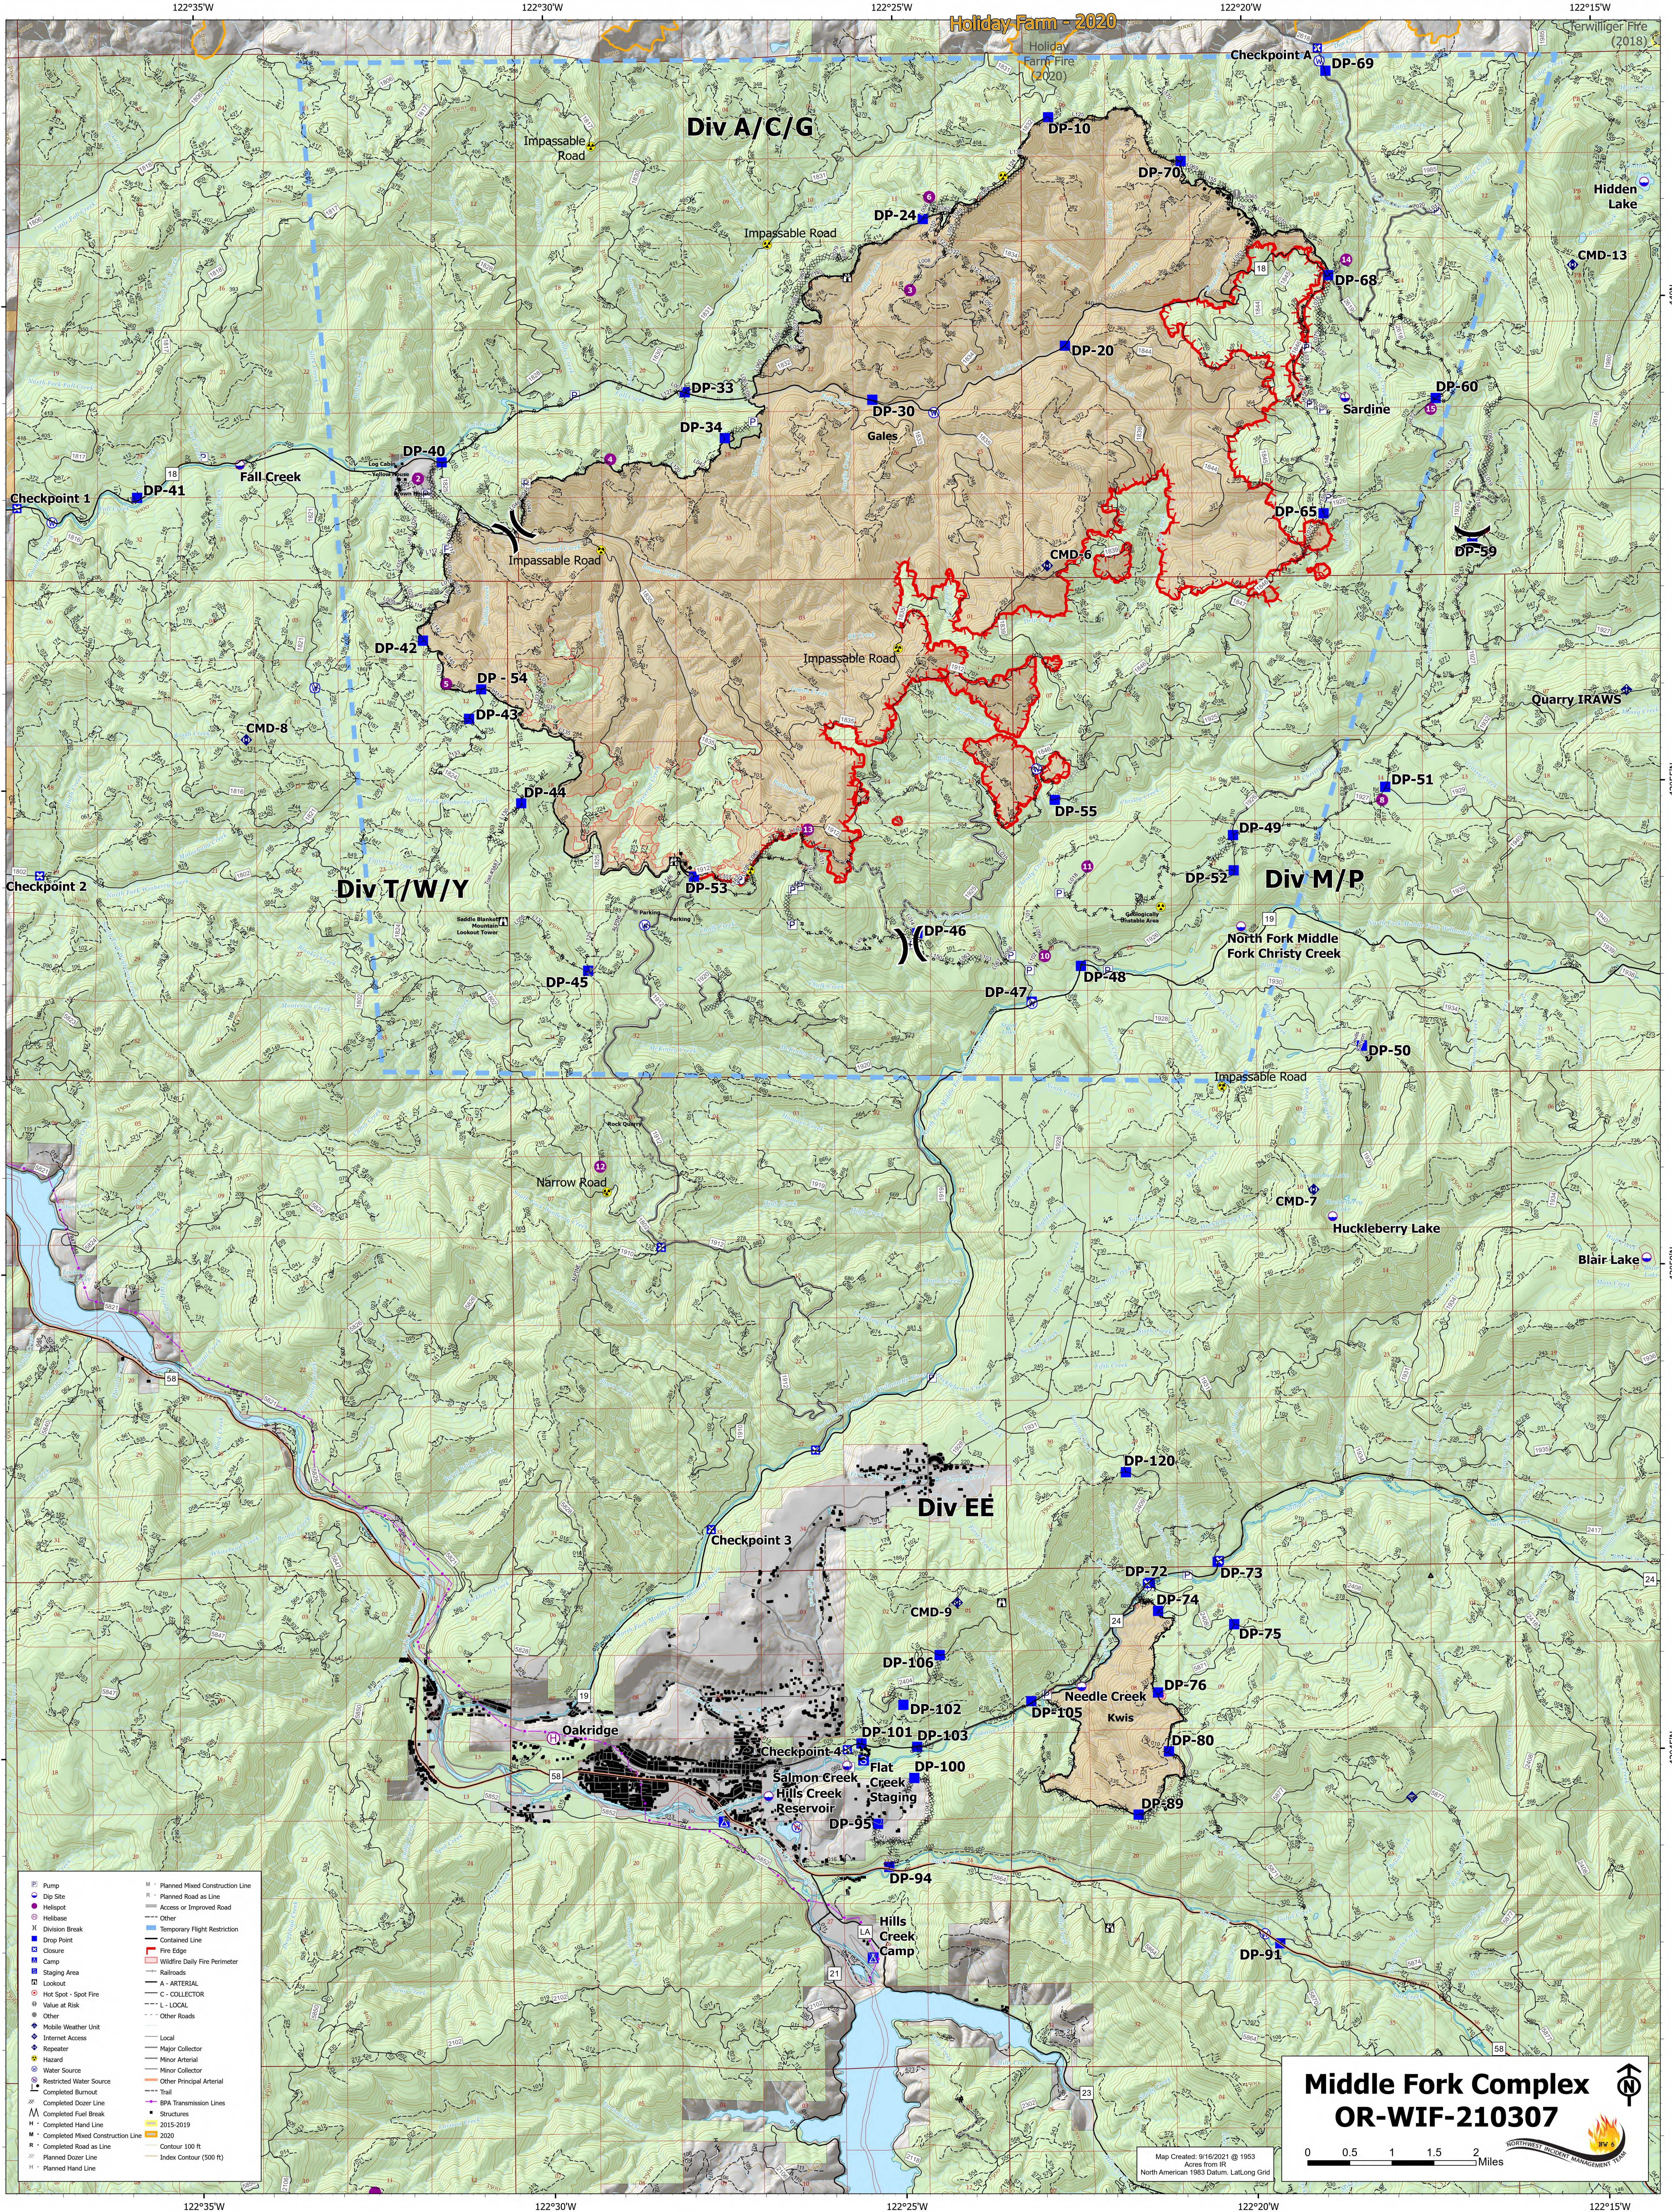

# OPERATIONS

09/17/2021 - 24 hr

30,052 acres 09/15/2021 @ 2134  
Gales Fire: 28,567 acres

# Middle Fork Complex

Map Created 9/16/2021 @ 1952

**Middle Fork Complex**  
**OR-WIF-210307**

Map Created: 9/16/2021 @ 1953  
Acres from 19  
North American 1983 Datum, Lat, Long Grid

0 0.5 1 1.5 2 Miles