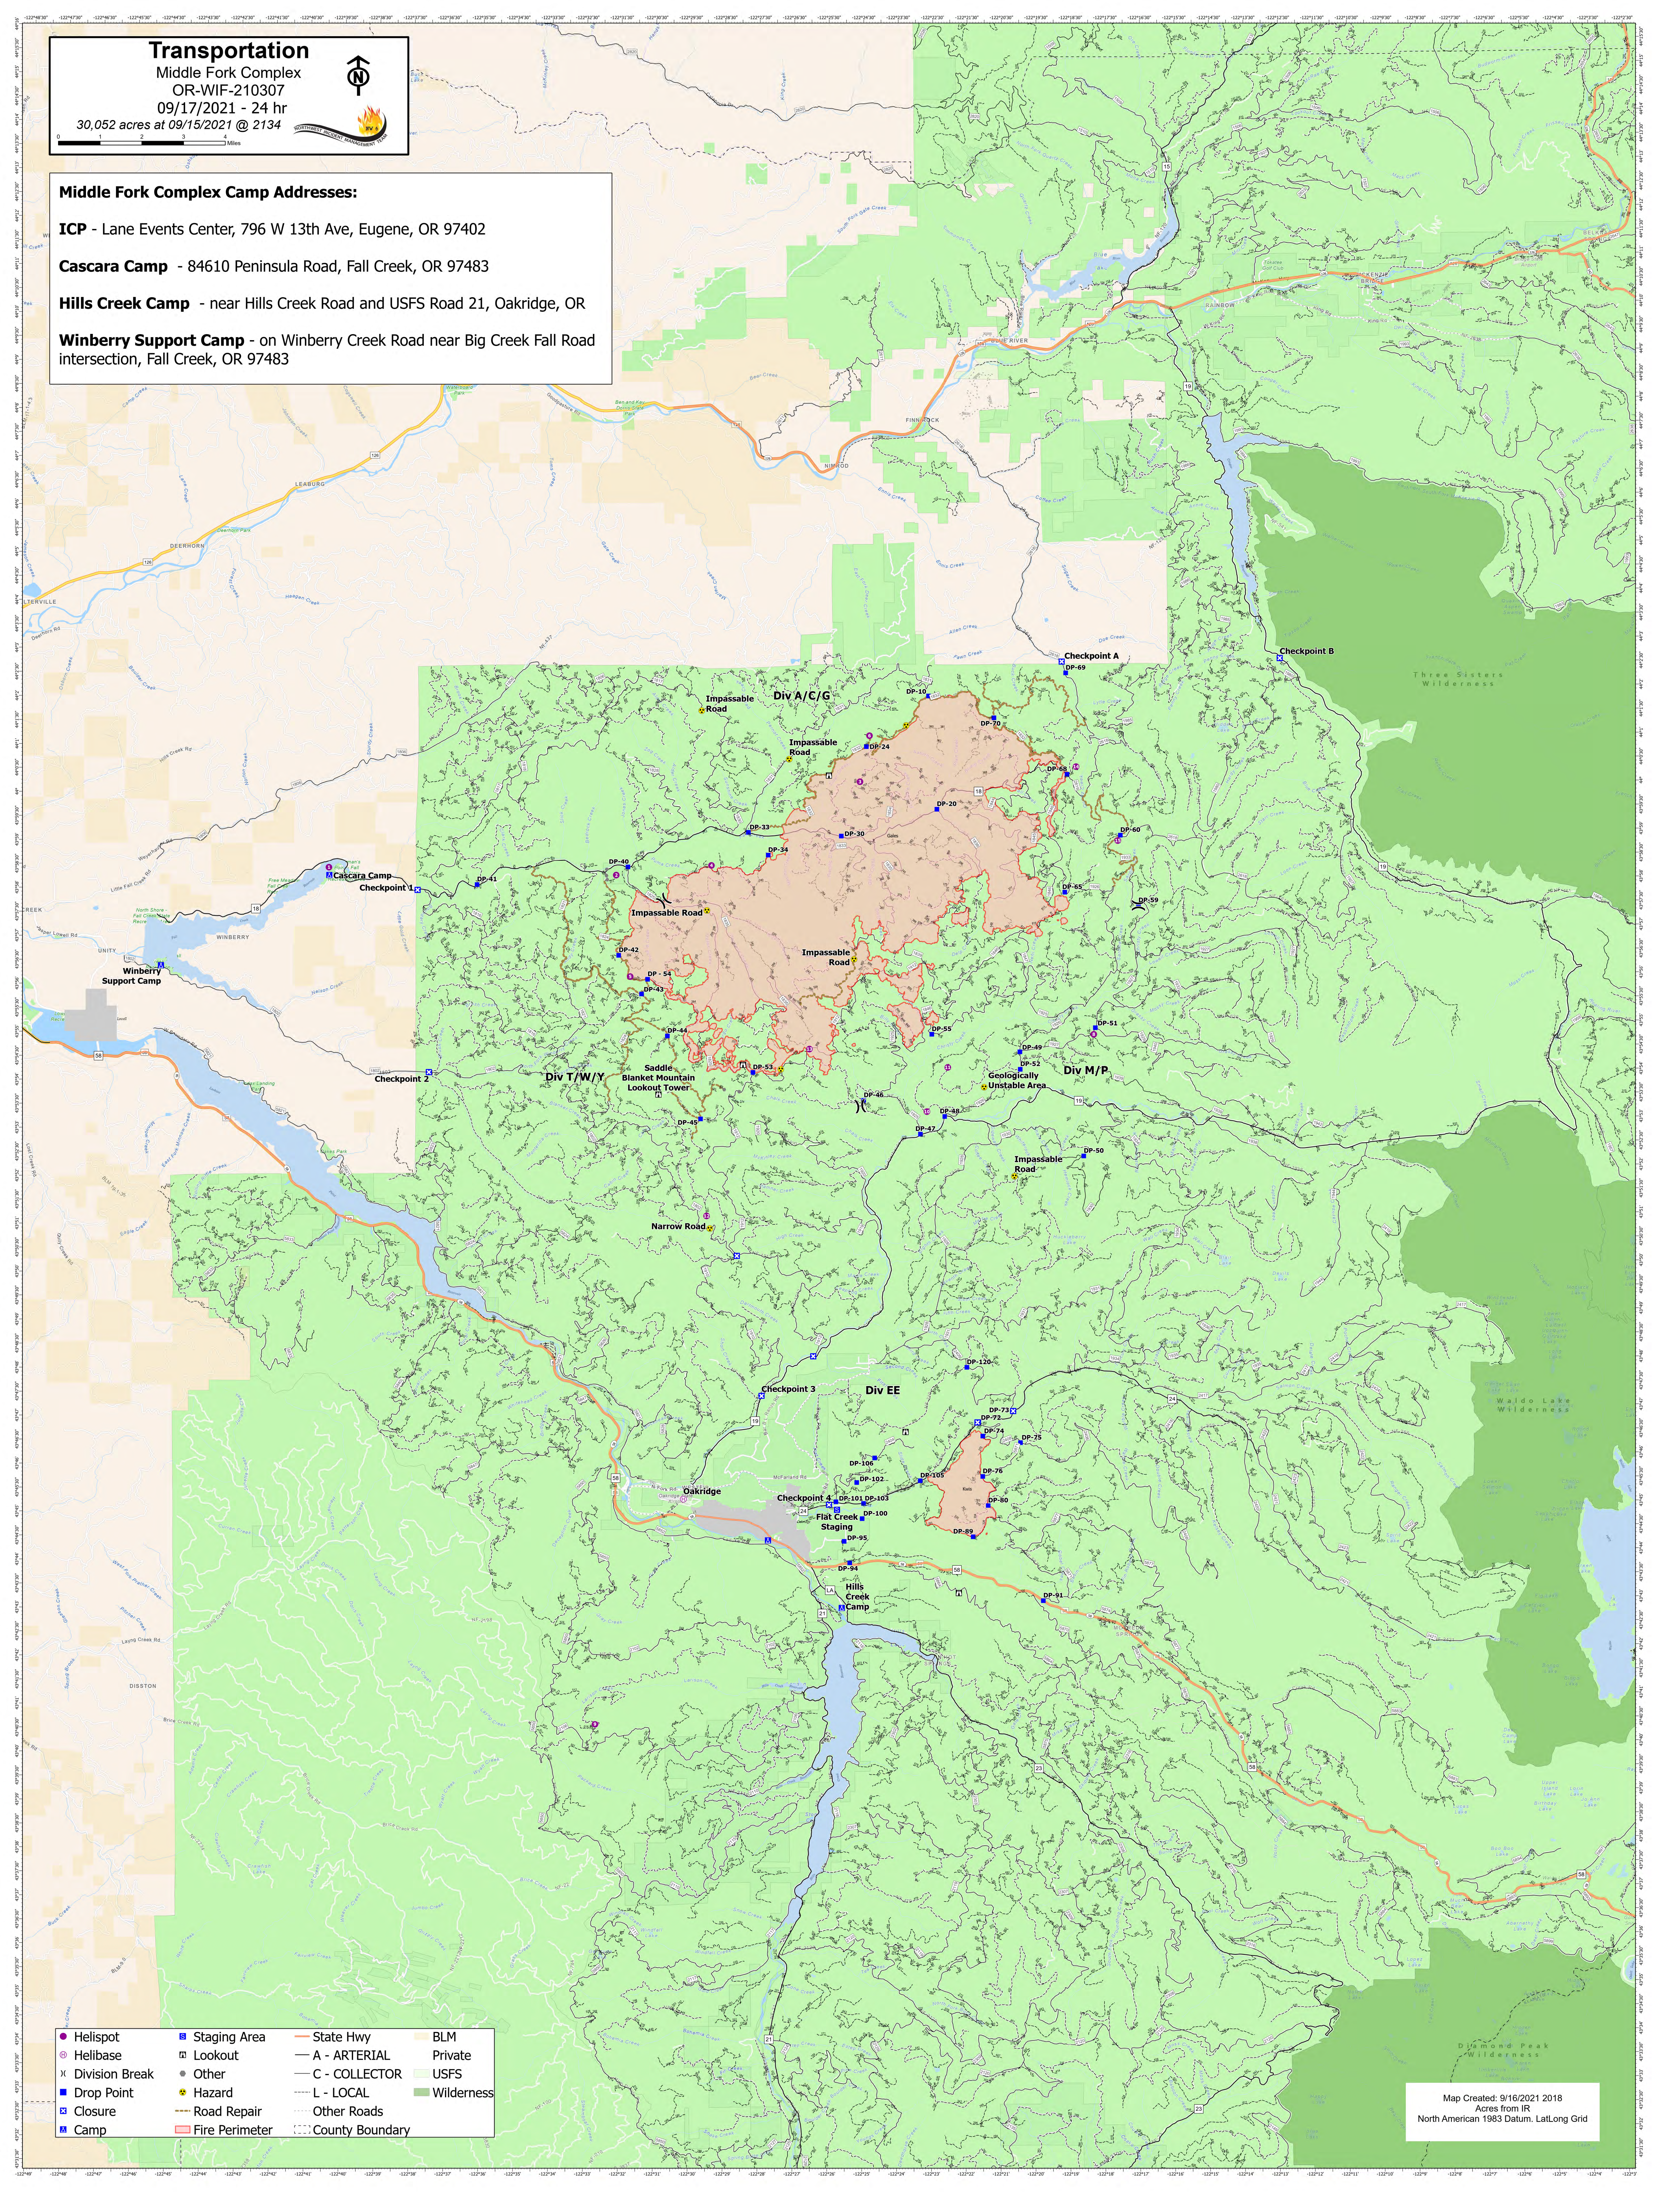

# Transportation

Middle Fork Complex  
OR-WIF-210307

09/17/2021 - 24 hr

30,052 acres at 09/15/2021 @ 2134

## Middle Fork Complex Camp Addresses:

**ICP** - Lane Events Center, 796 W 13th Ave, Eugene, OR 97402

**Cascara Camp** - 84610 Peninsula Road, Fall Creek, OR 97483

**Hills Creek Camp** - near Hills Creek Road and USFS Road 21, Oakridge, OR

**Winberry Support Camp** - on Winberry Creek Road near Big Creek Fall Road intersection, Fall Creek, OR 97483

● Helispot	■ Staging Area	— State Hwy	■ BLM
○ Helibase	□ Lookout	— A - ARTERIAL	■ Private
✕ Division Break	● Other	— C - COLLECTOR	■ USFS
■ Drop Point	⚠ Hazard	— L - LOCAL	■ Wilderness
■ Closure	🔧 Road Repair	— Other Roads	
■ Camp	🔥 Fire Perimeter	— County Boundary	

Map Created: 9/16/2021 18  
Acres from IR  
North American 1983 Datum, Lat/Long Grid