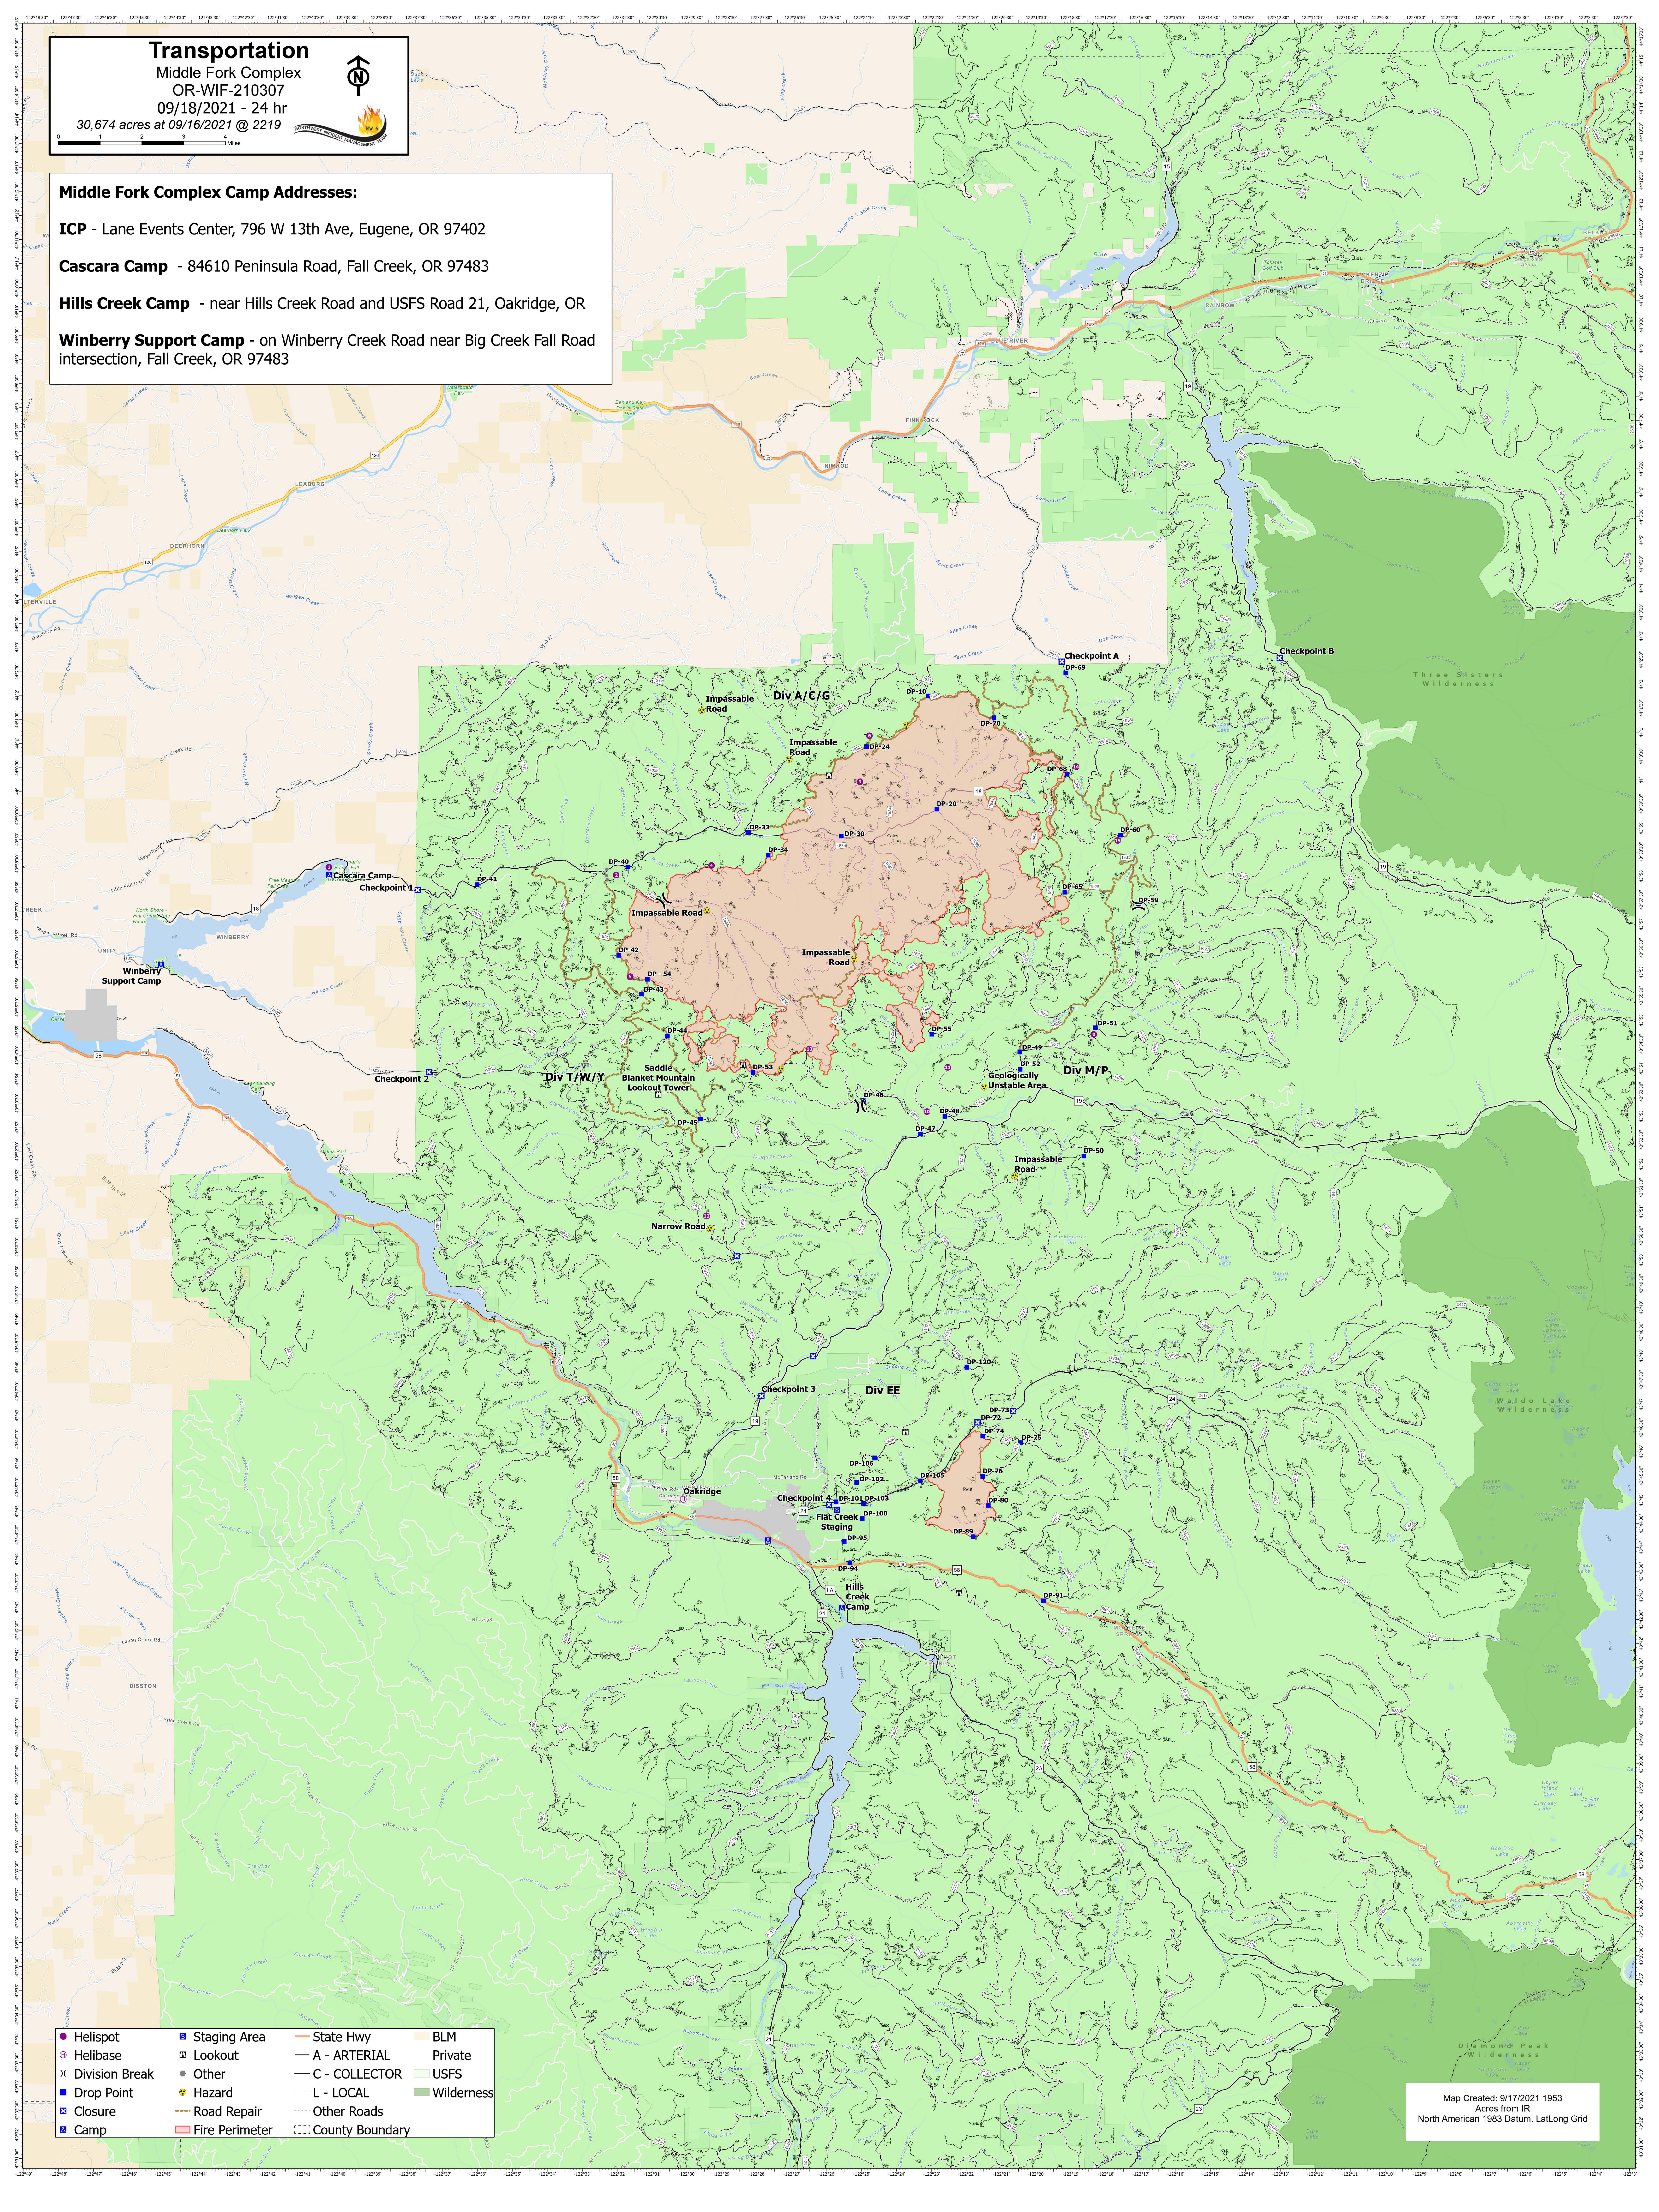

Transportation

Middle Fork Complex
OR-WIF-210307
09/18/2021 - 24 hr
30,674 acres at 09/16/2021 @ 2219

Middle Fork Complex Camp Addresses:

ICP - Lane Events Center, 796 W 13th Ave, Eugene, OR 97402

Cascara Camp - 84610 Peninsula Road, Fall Creek, OR 97483

Hills Creek Camp - near Hills Creek Road and USFS Road 21, Oakridge, OR

Winberry Support Camp - on Winberry Creek Road near Big Creek Fall Road intersection, Fall Creek, OR 97483

● Helispot	■ Staging Area	— State Hwy	■ BLM
○ Helibase	□ Lookout	— A - ARTERIAL	■ Private
✕ Division Break	● Other	— C - COLLECTOR	■ USFS
■ Drop Point	⚠ Hazard	— L - LOCAL	■ Wilderness
■ Closure	🛠 Road Repair	— Other Roads	
■ Camp	🔥 Fire Perimeter	— County Boundary	

Map Created: 9/17/2021 1953
Acres from IR
North American 1983 Datum, Lat/Long Grid