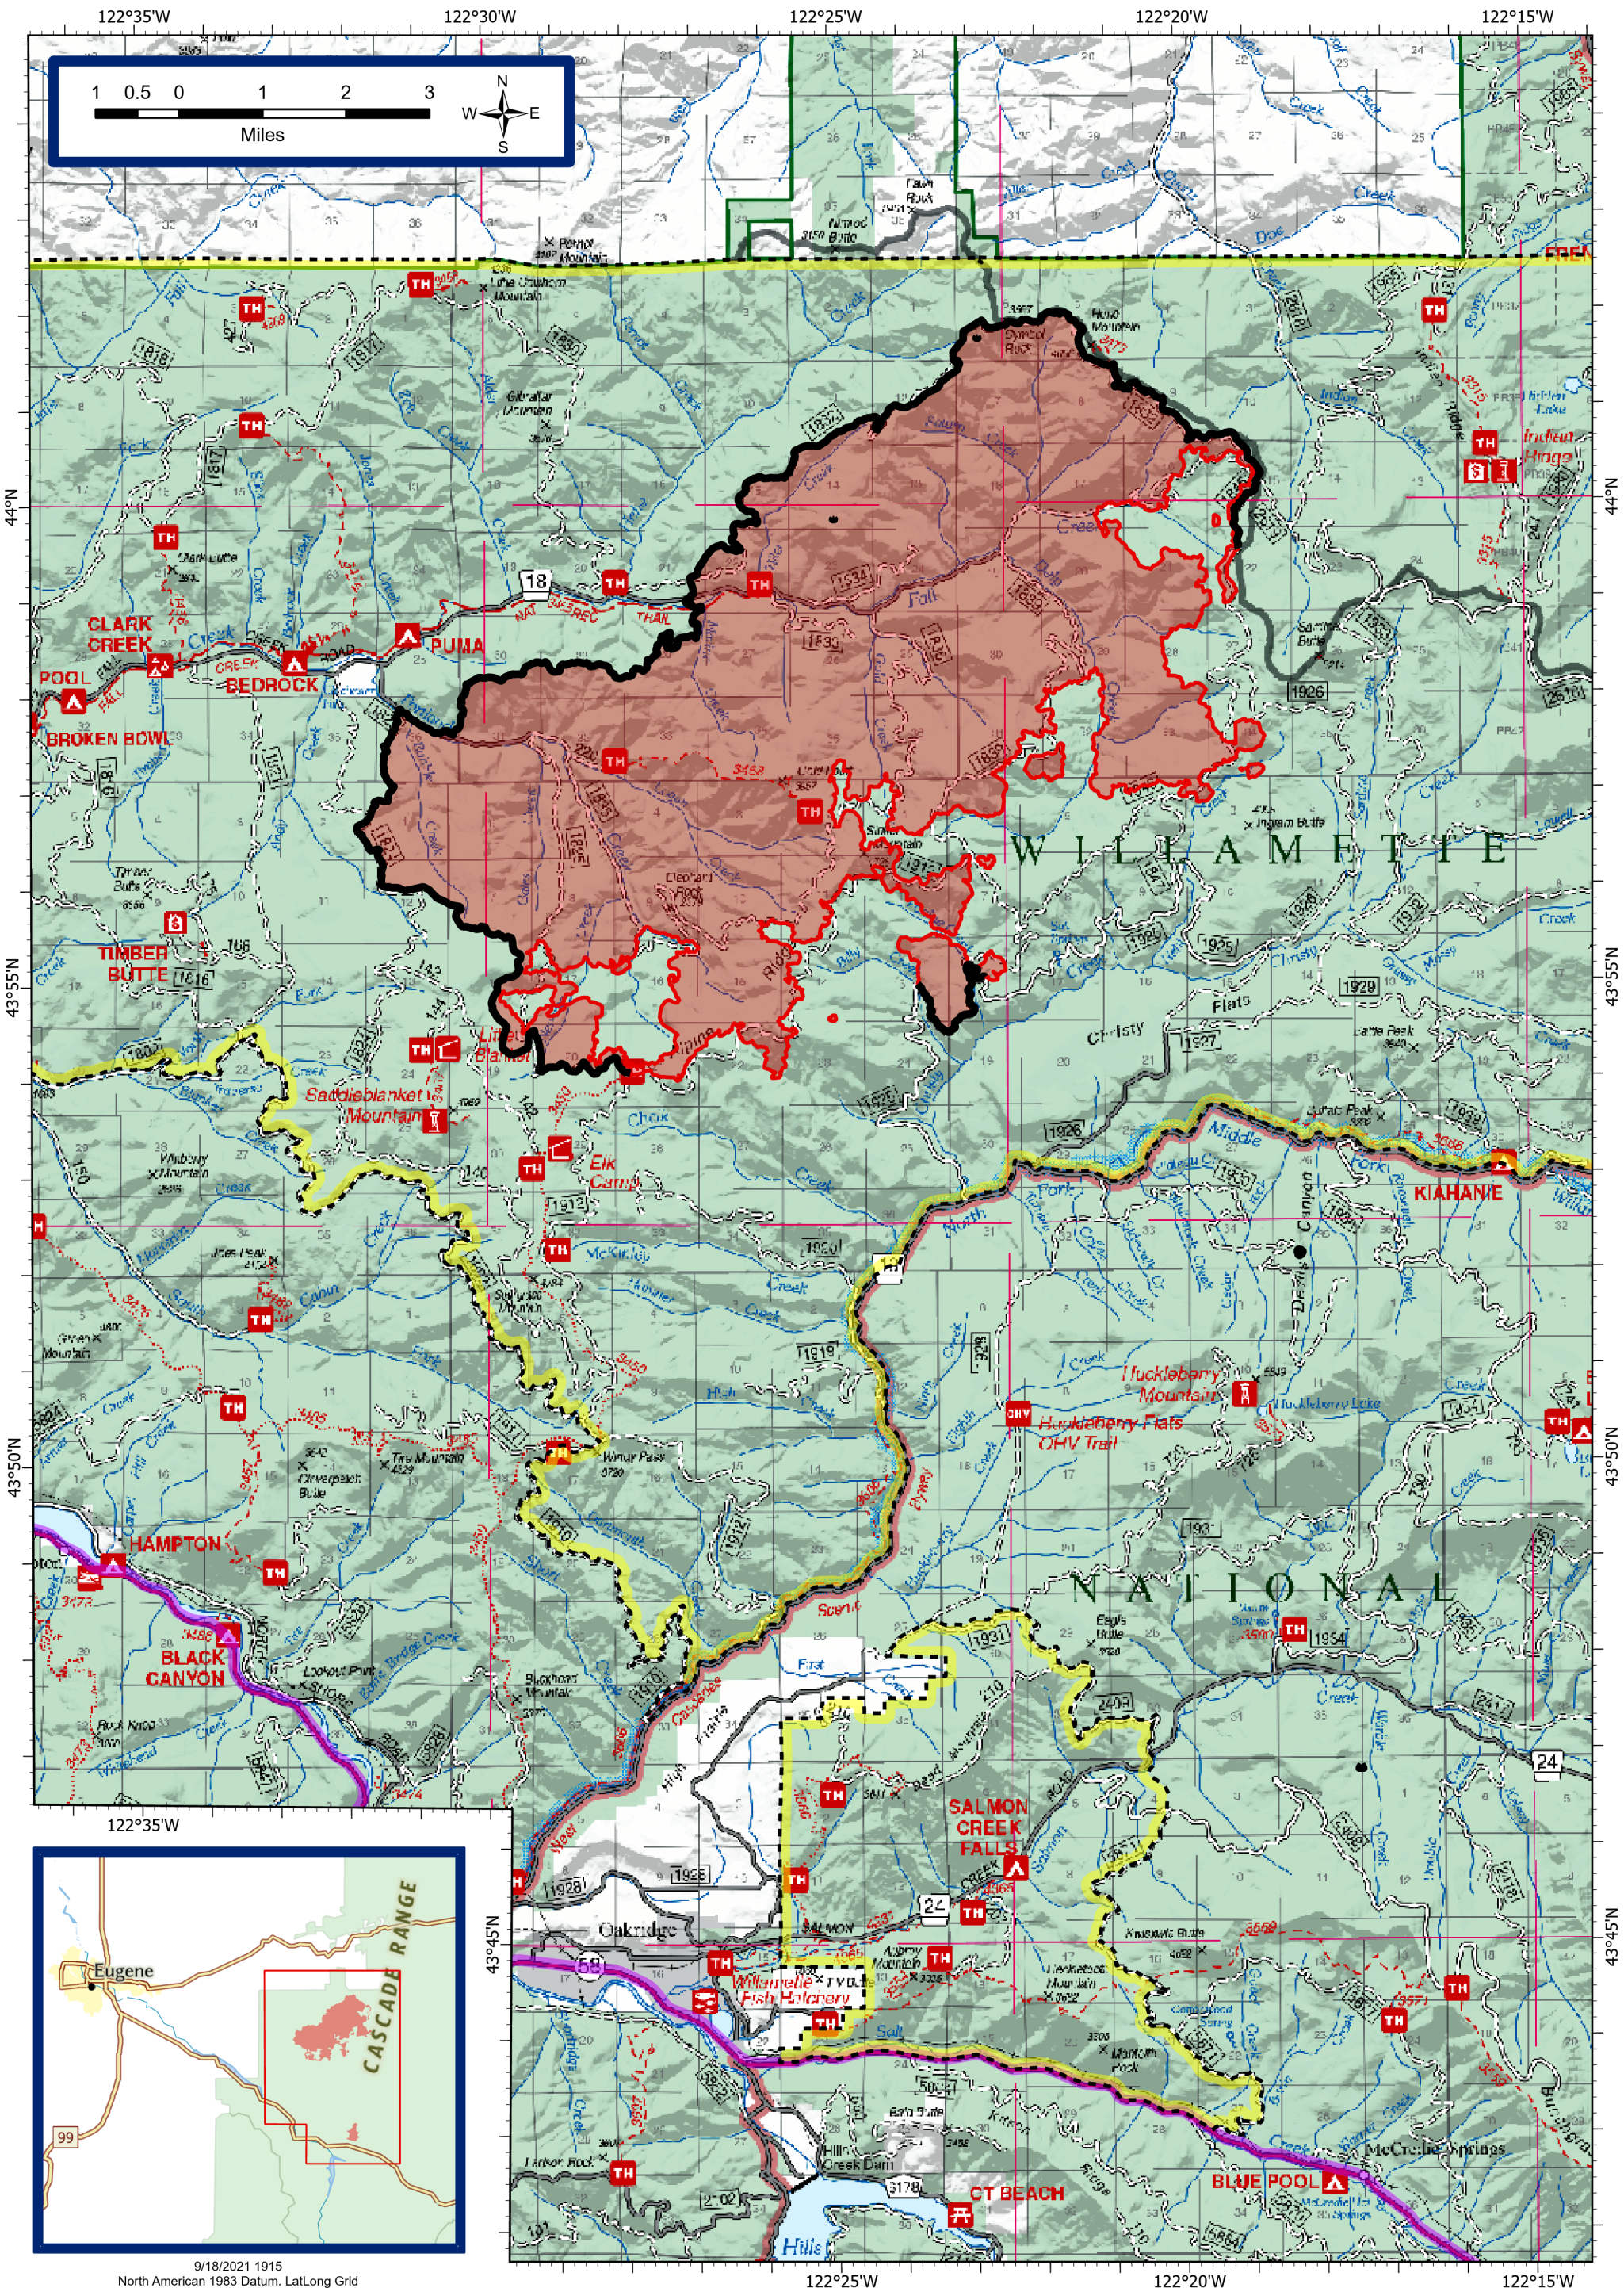

Information

Middle Fork Complex

OR-WIF-210307 09/19/2021 - 24 hr

- Area Closure
- Contained Line
- Fire Perimeter
- ODFW Wildlife Management Units

9/18/2021 1915
North American 1983 Datum, Lat/Long Grid