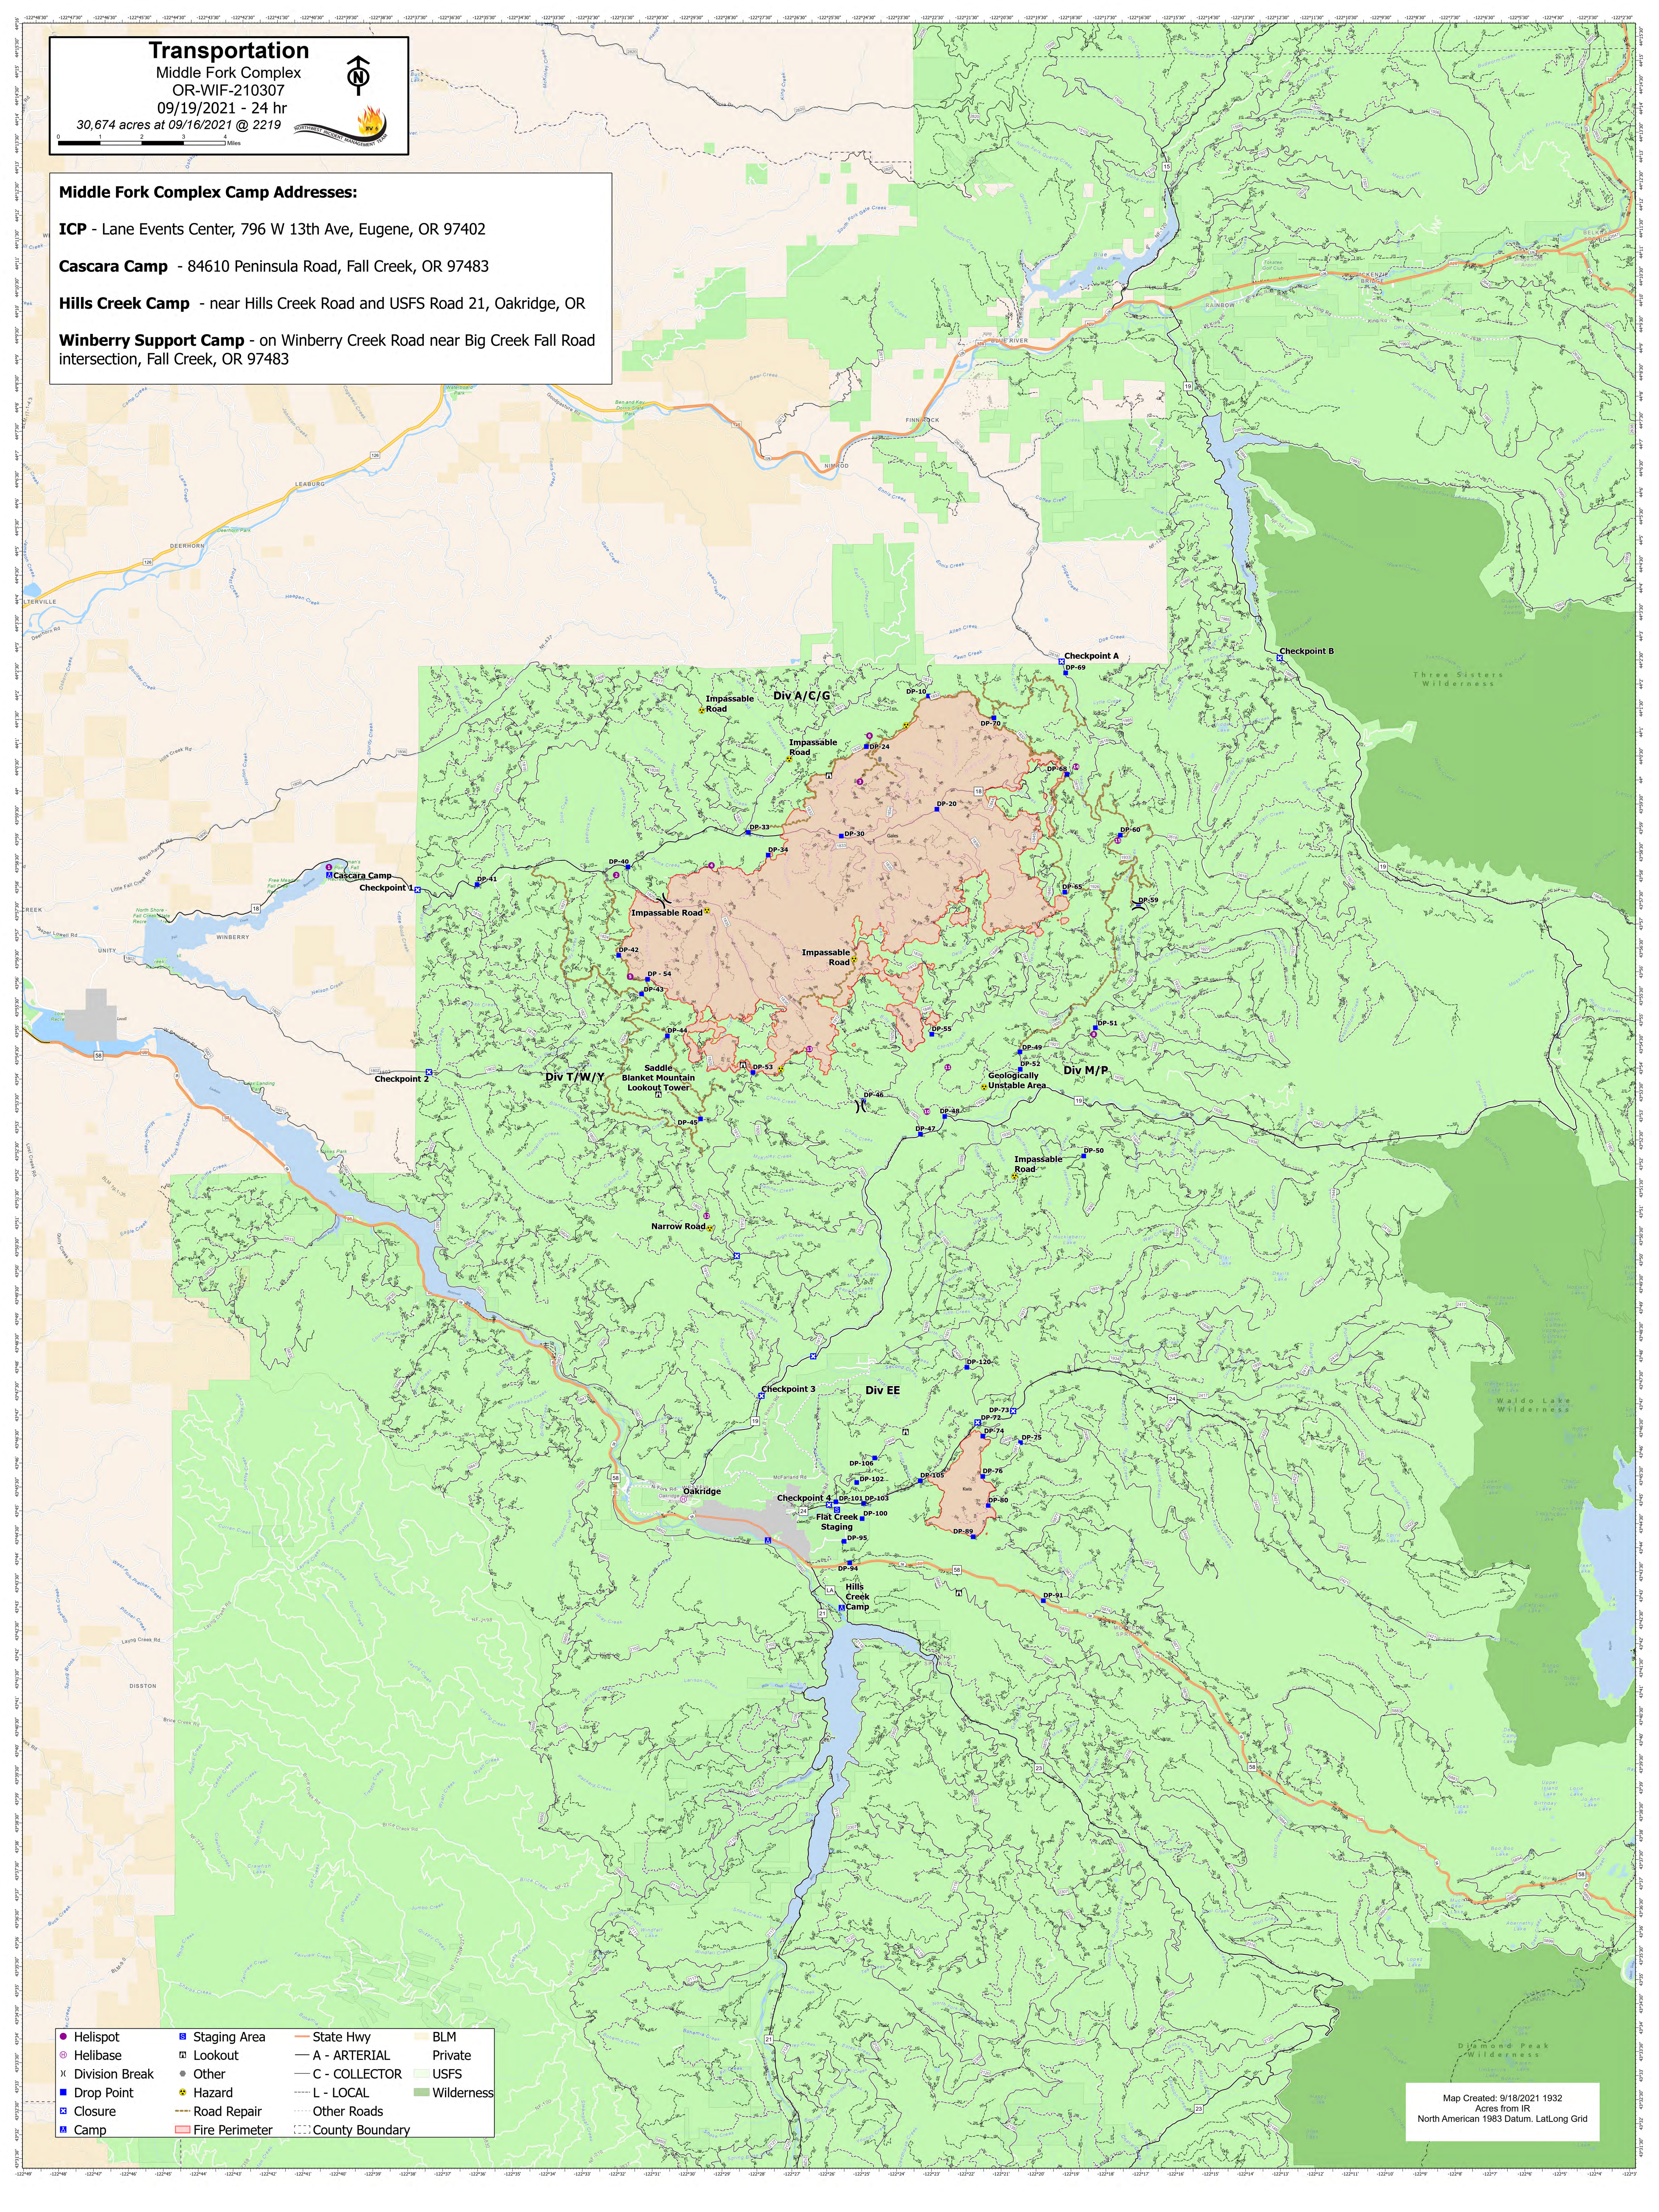

Transportation

Middle Fork Complex
OR-WIF-210307

09/19/2021 - 24 hr

30,674 acres at 09/16/2021 @ 2219

Middle Fork Complex Camp Addresses:

ICP - Lane Events Center, 796 W 13th Ave, Eugene, OR 97402

Cascara Camp - 84610 Peninsula Road, Fall Creek, OR 97483

Hills Creek Camp - near Hills Creek Road and USFS Road 21, Oakridge, OR

Winberry Support Camp - on Winberry Creek Road near Big Creek Fall Road intersection, Fall Creek, OR 97483

● Helispot	■ Staging Area	— State Hwy	■ BLM
○ Helibase	□ Lookout	— A - ARTERIAL	■ Private
✕ Division Break	● Other	— C - COLLECTOR	■ USFS
■ Drop Point	⚠ Hazard	— L - LOCAL	■ Wilderness
■ Closure	🔧 Road Repair	— Other Roads	
■ Camp	🔥 Fire Perimeter	— County Boundary	

Map Created: 9/18/2021 1932
Acres from IR
North American 1983 Datum, Lat/Long Grid