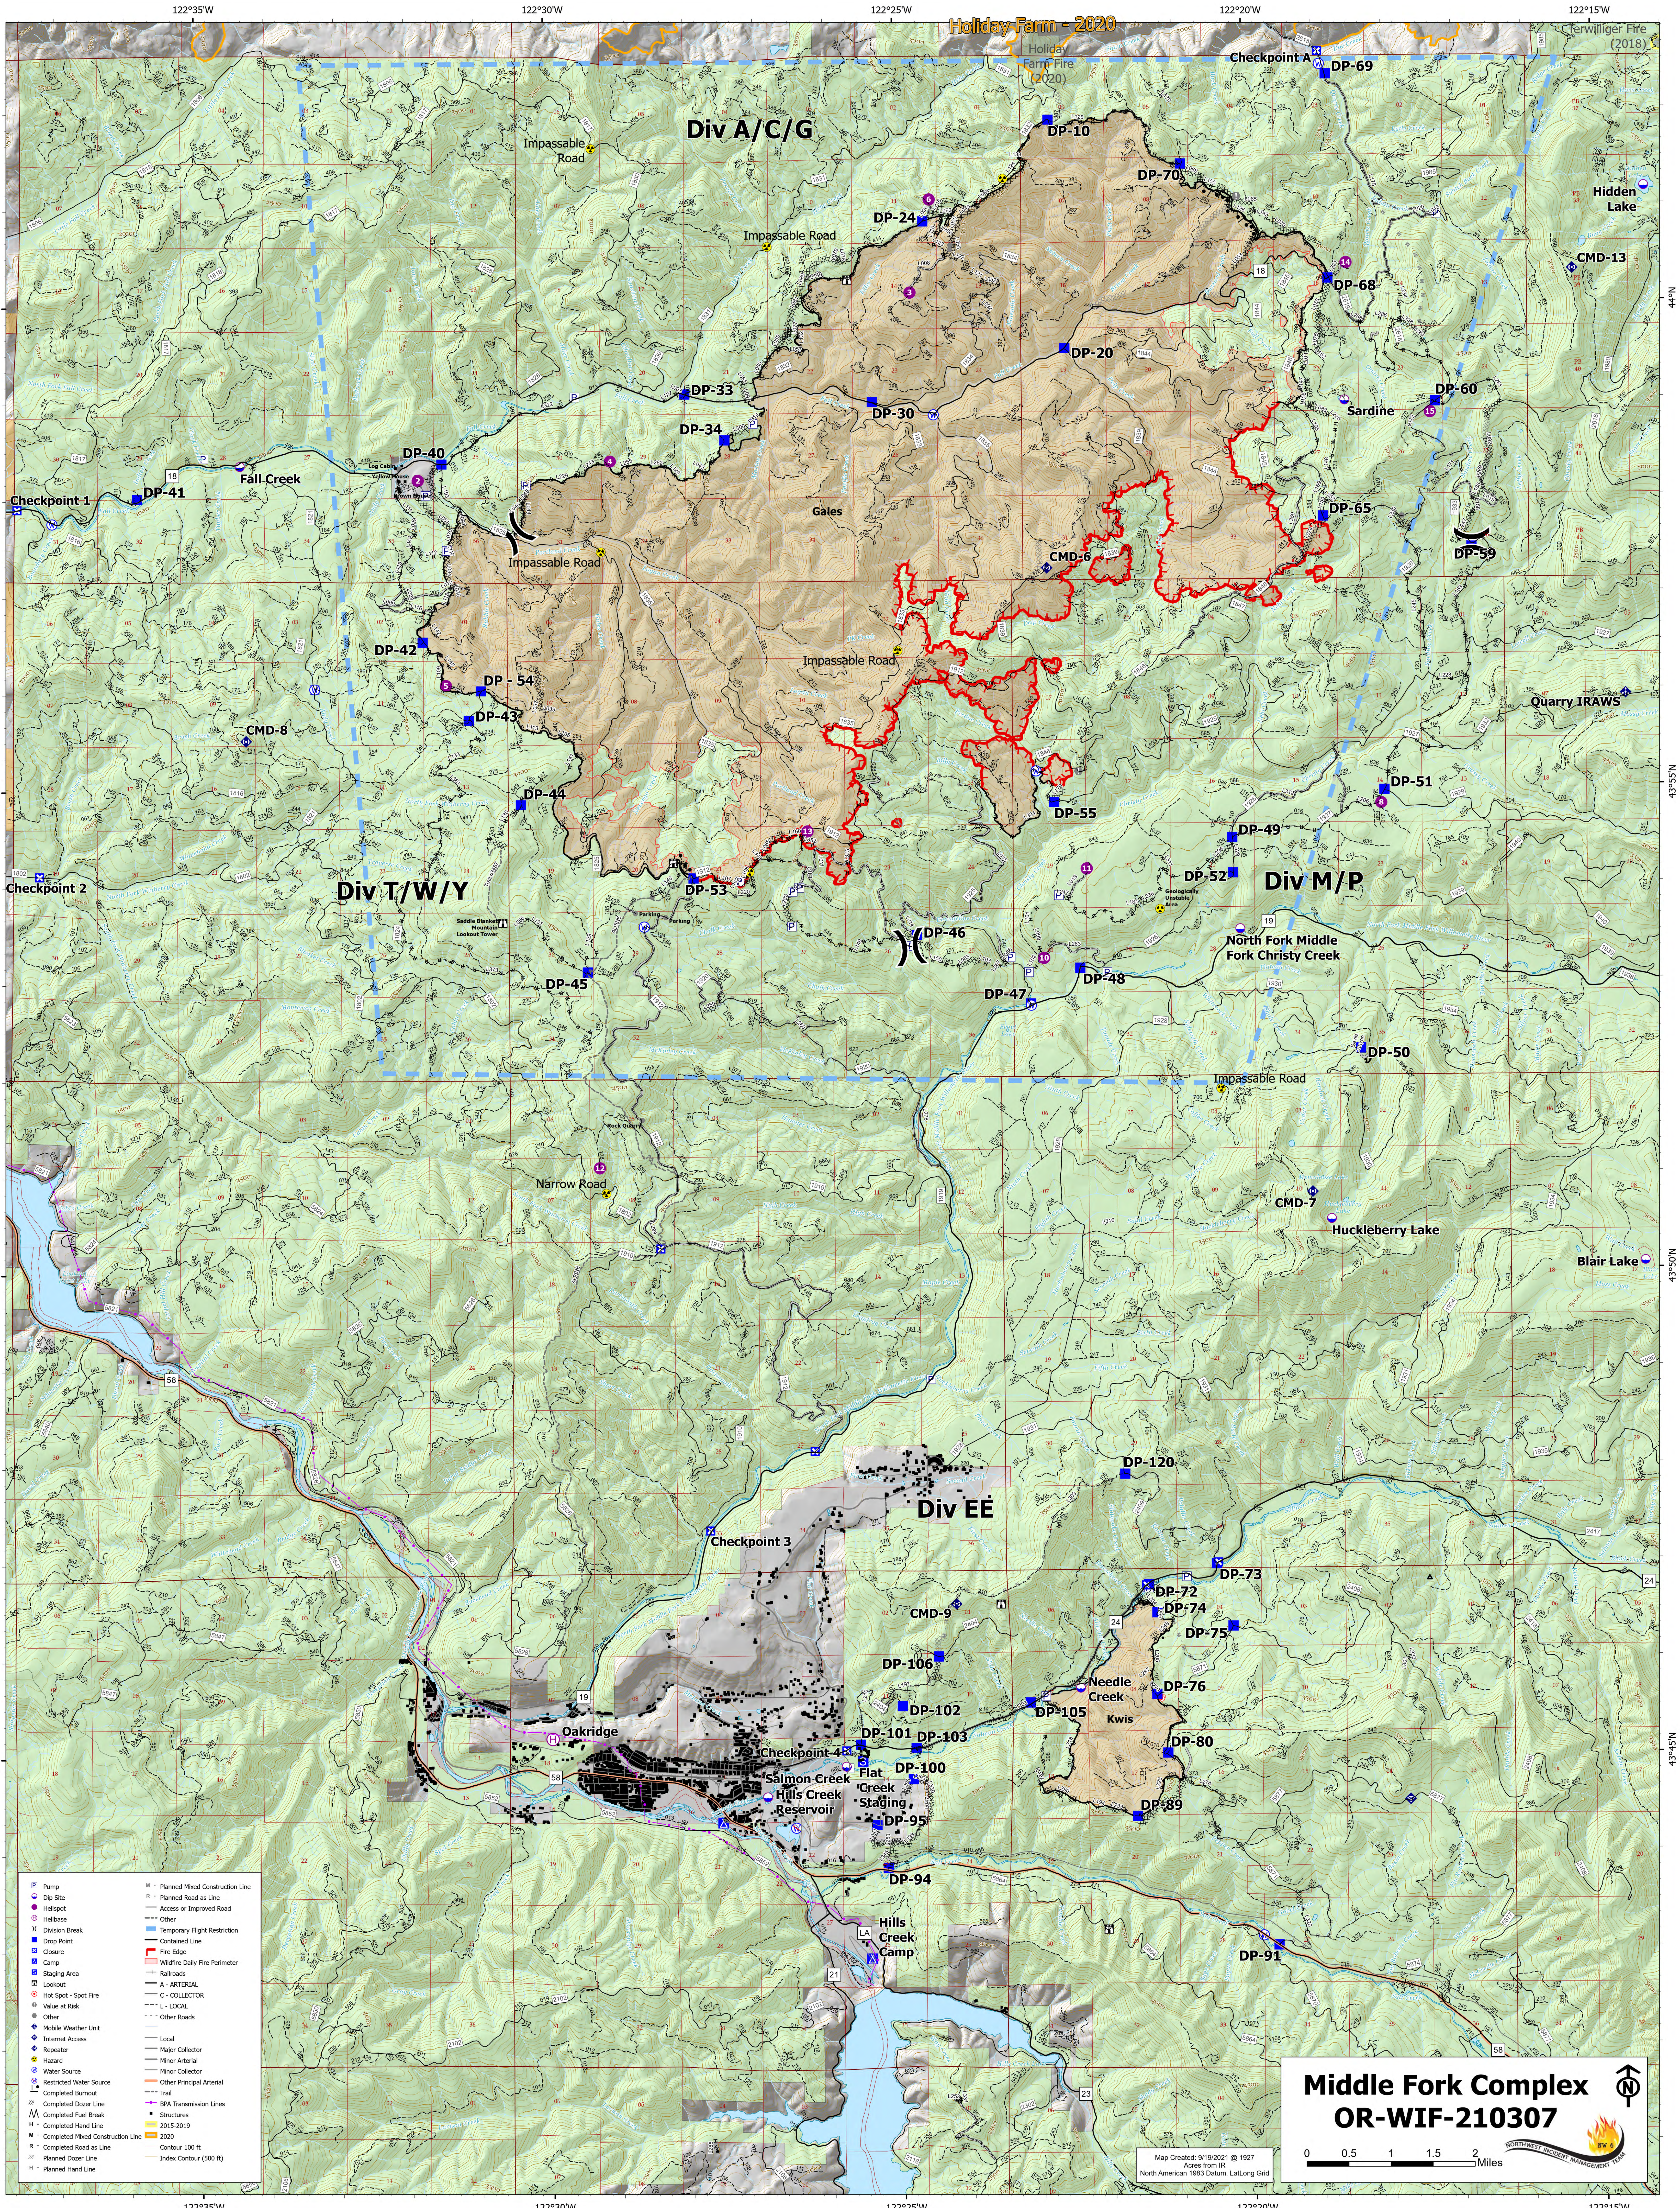

OPERATIONS

09/20/2021 - 24 hr

30,674 acres 09/16/2021 @ 2219
Gales Fire: 29,189 acres

Middle Fork Complex

Map Created 9/19/2021 @ 1927

Middle Fork Complex
OR-WIF-210307

Map Created: 9/19/2021 @ 1927
Acres from 19
North American 1983 Datum, Lat, Long Grid

0 0.5 1 1.5 2 Miles