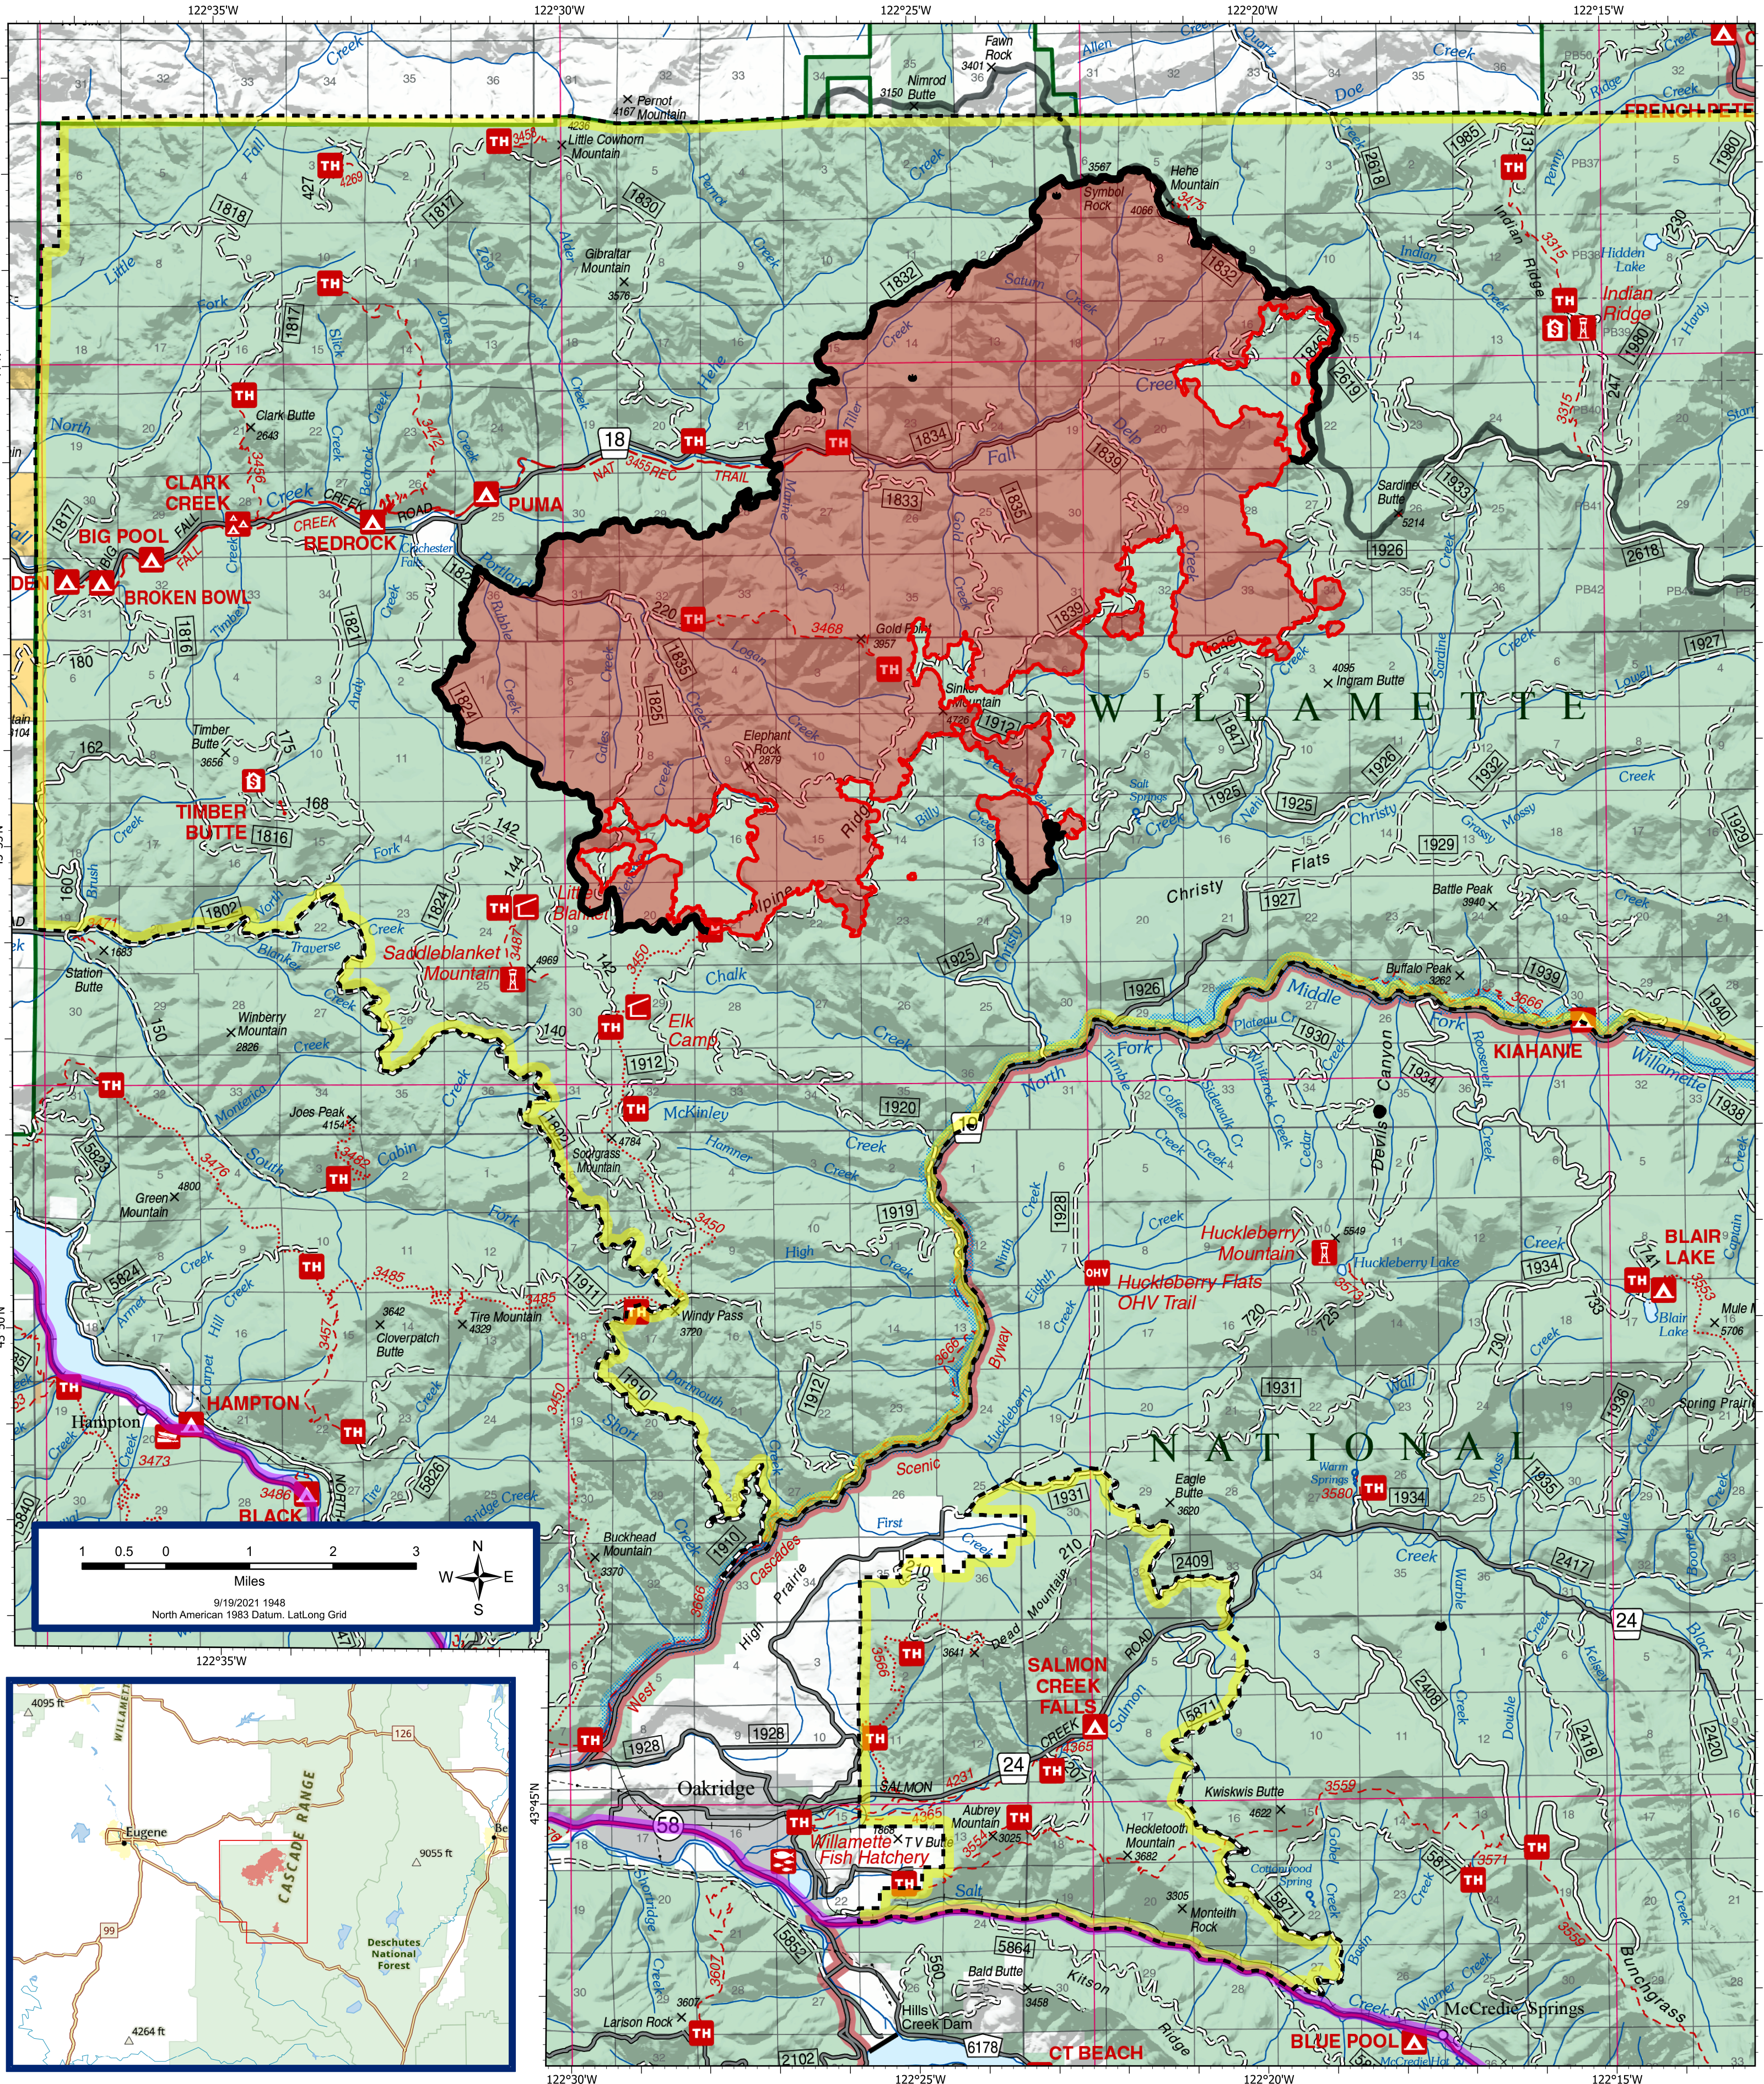

# Information

## Middle Fork Complex

OR-WIF-210307 09/20/2021 - 24 hr

- Area Closure
- Fire Perimeter
- Contained Line
- ODFW Wildlife Management Units

1 0.5 0 1 2 3 Miles

9/19/2021 1948  
North American 1983 Datum, Lat,Long Grid