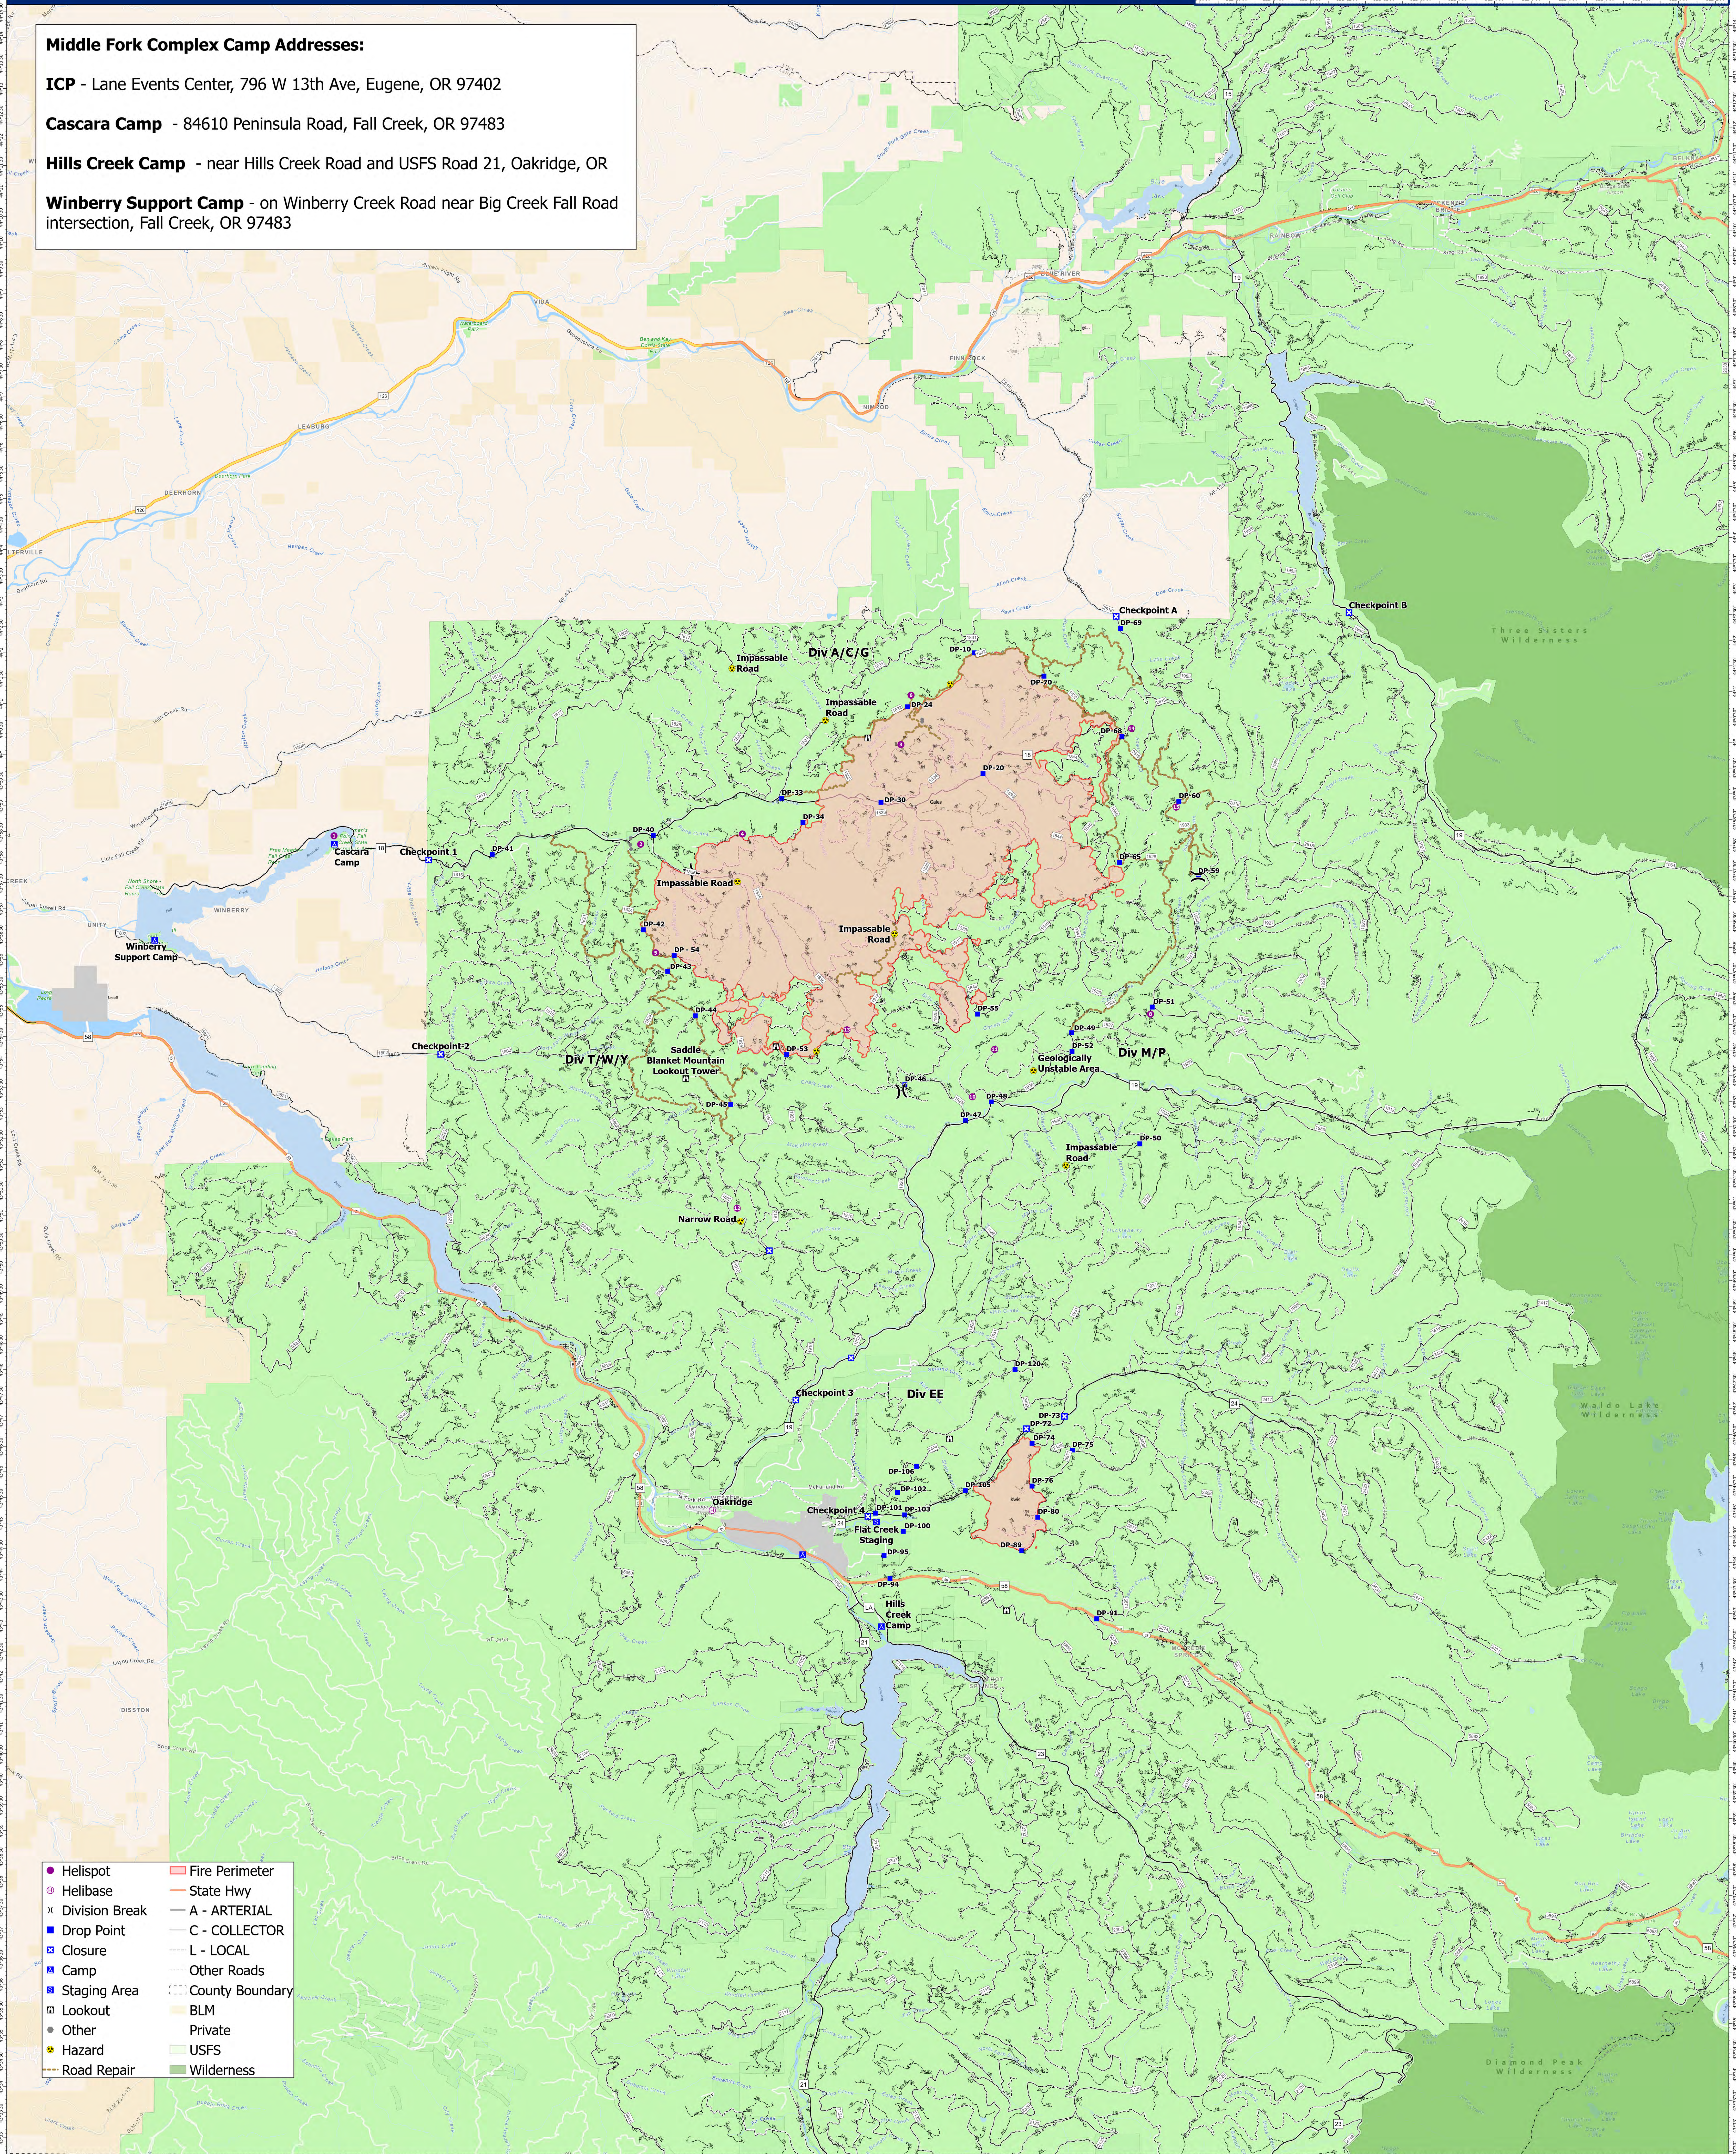

Transportation

09/20/2021 - 24 hr

Middle Fork Complex
OR-WIF-210307

30,674 acres at 09/16/2021 @ 2219

Map Created: 9/19/2021 1937
Acres from IR
North American 1983 Datum, Lat/Long Grid

Middle Fork Complex Camp Addresses:

ICP - Lane Events Center, 796 W 13th Ave, Eugene, OR 97402

Cascara Camp - 84610 Peninsula Road, Fall Creek, OR 97483

Hills Creek Camp - near Hills Creek Road and USFS Road 21, Oakridge, OR

Winberry Support Camp - on Winberry Creek Road near Big Creek Fall Road intersection, Fall Creek, OR 97483

- | | |
|------------------|-------------------|
| ● Helispot | ▭ Fire Perimeter |
| ○ Helibase | — State Hwy |
| ✕ Division Break | — A - ARTERIAL |
| ■ Drop Point | — C - COLLECTOR |
| ⊠ Closure | — L - LOCAL |
| ■ Camp | — Other Roads |
| ■ Staging Area | — County Boundary |
| ▭ Lookout | ■ BLM |
| ● Other | ■ Private |
| ★ Hazard | ■ USFS |
| — Road Repair | ■ Wilderness |