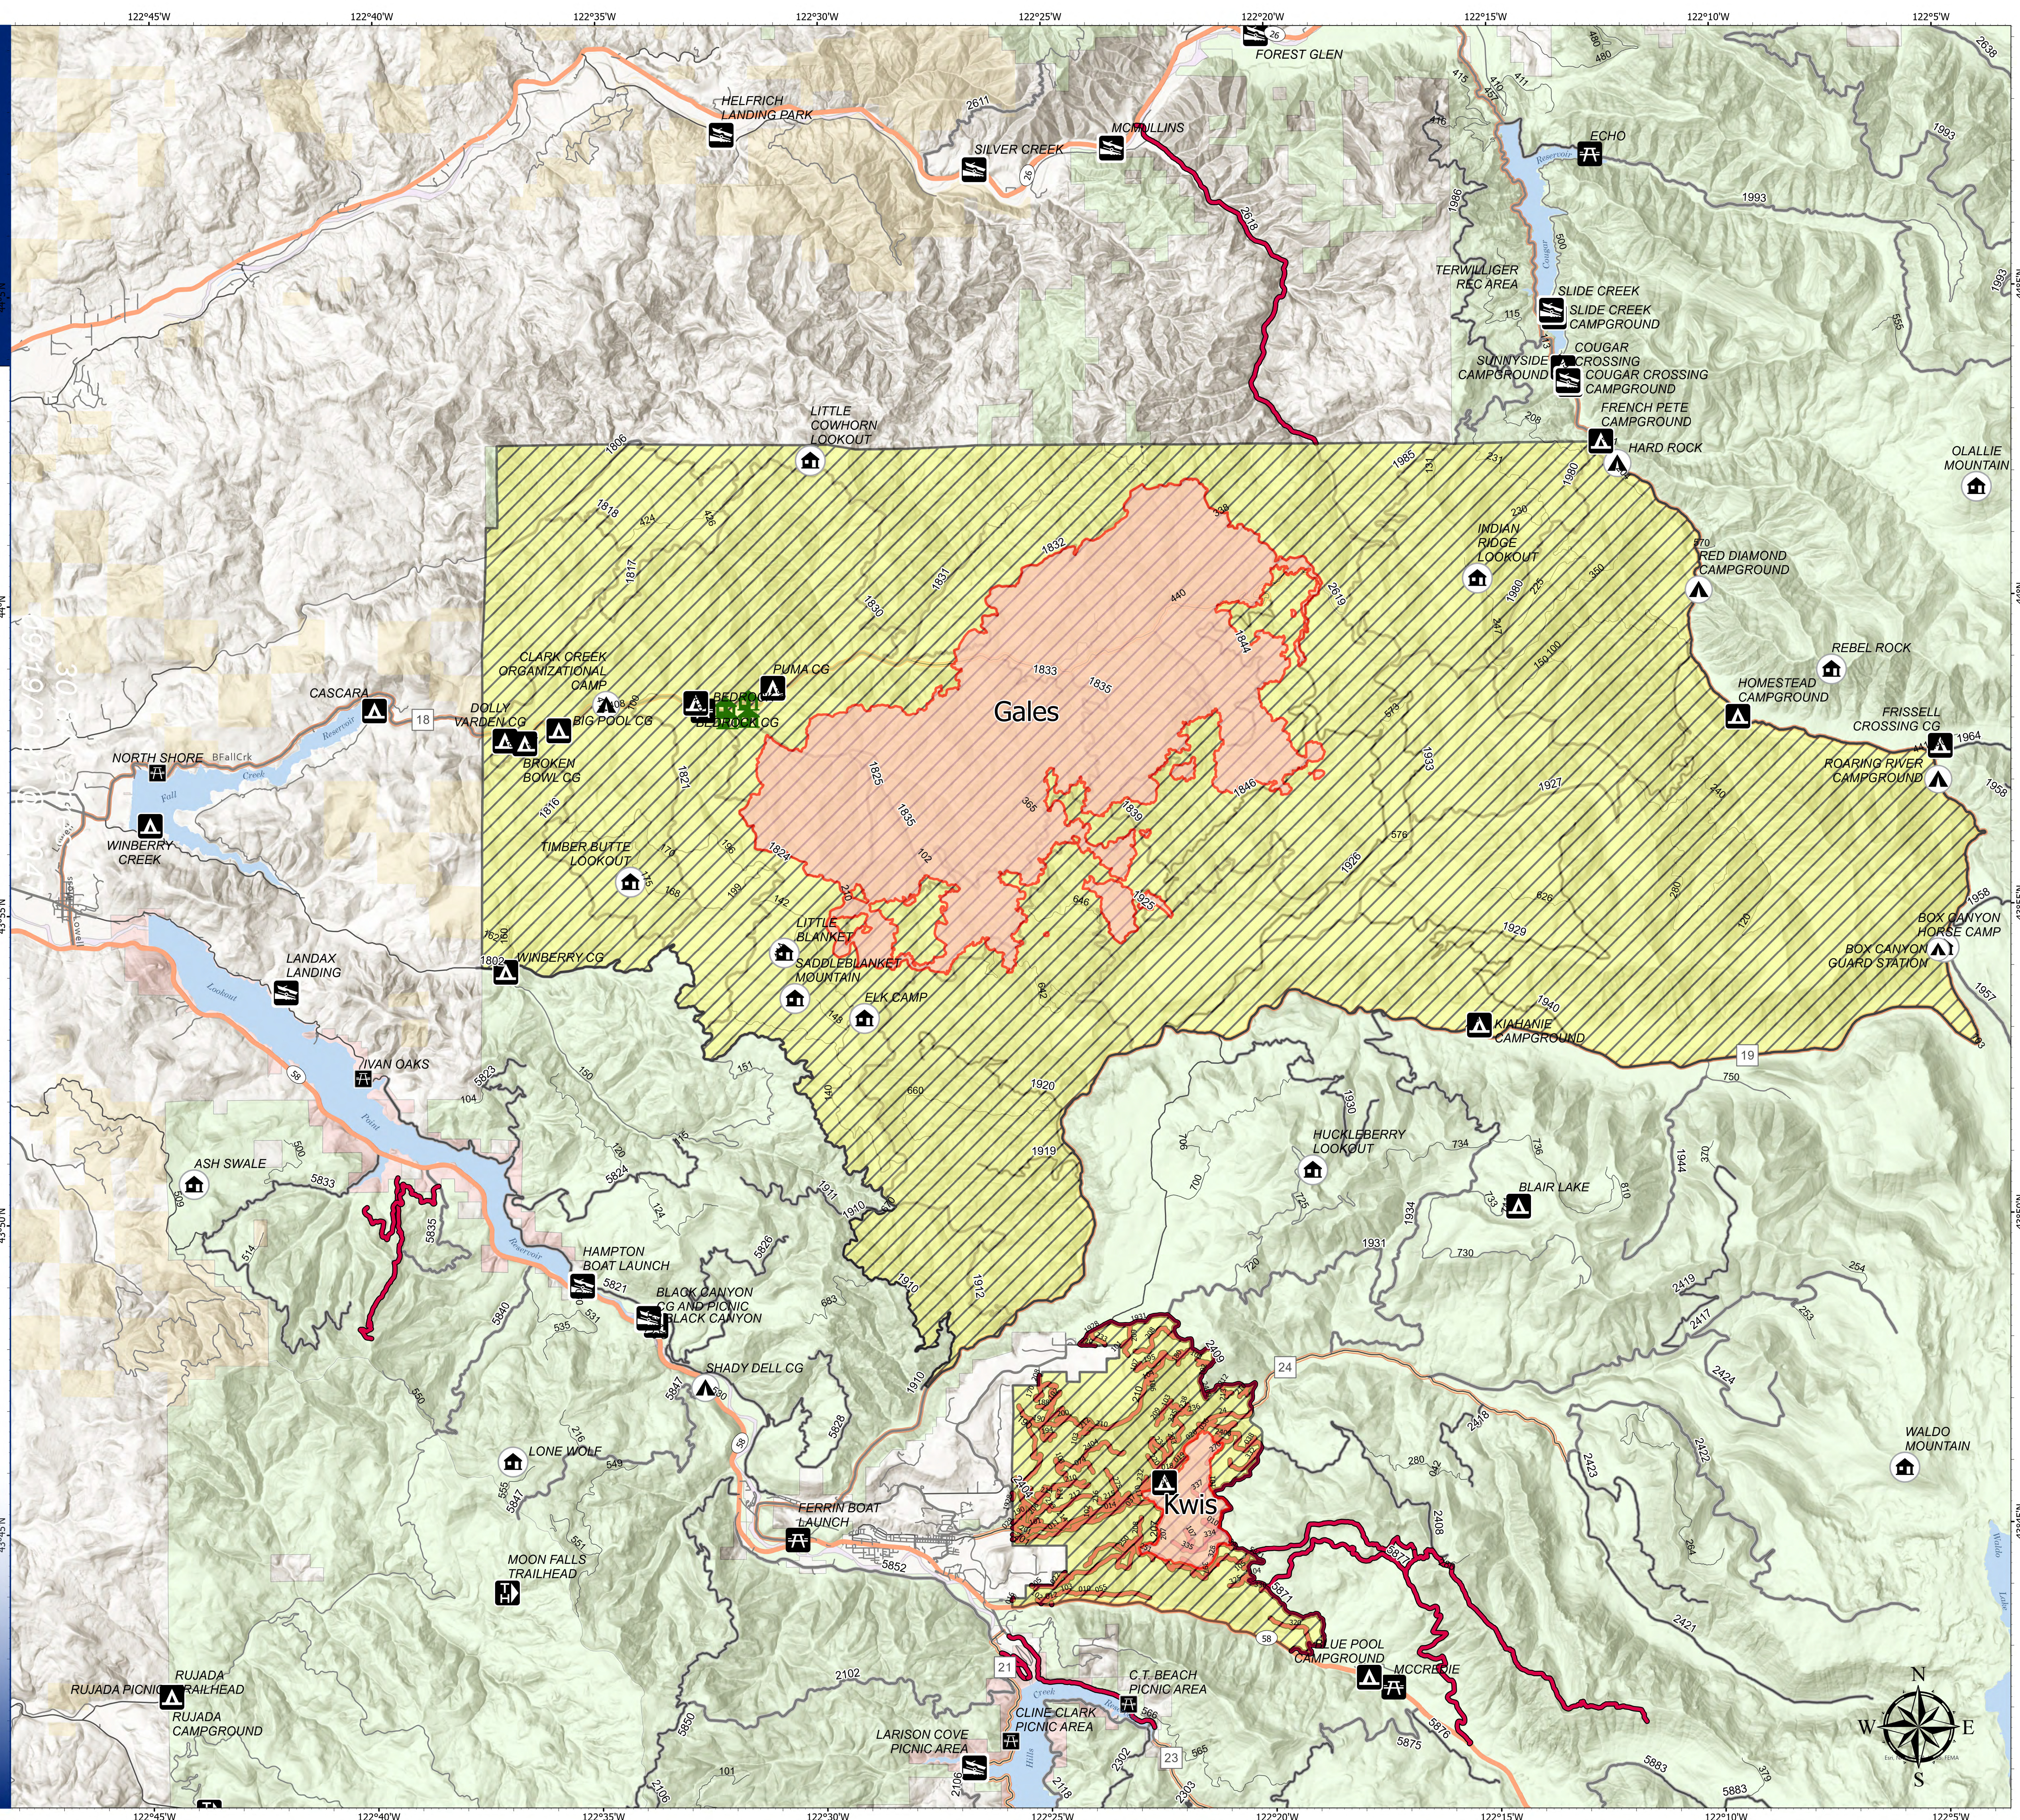

Closure

Middle Fork Complex
OR-WIF-210307

09/21/2021 - 24 hr

- Road Closure
- 🏠 Property
- 🚤 Boating Site
- 🏕️ Campground
- 🏠 Day Use Area
- 🏠 Group Campground
- 🐎 Horse Camp
- 🏠 Lookout/Cabin
- 🏠 Picnic Site
- 🚶 Trailhead
- 🟡 Forest Closure Area
- 🔴 Wildfire Daily Fire Perimeter

Map Created: 9/20/2021 @ 1909
Acres from IR
North American 1983 Datum.