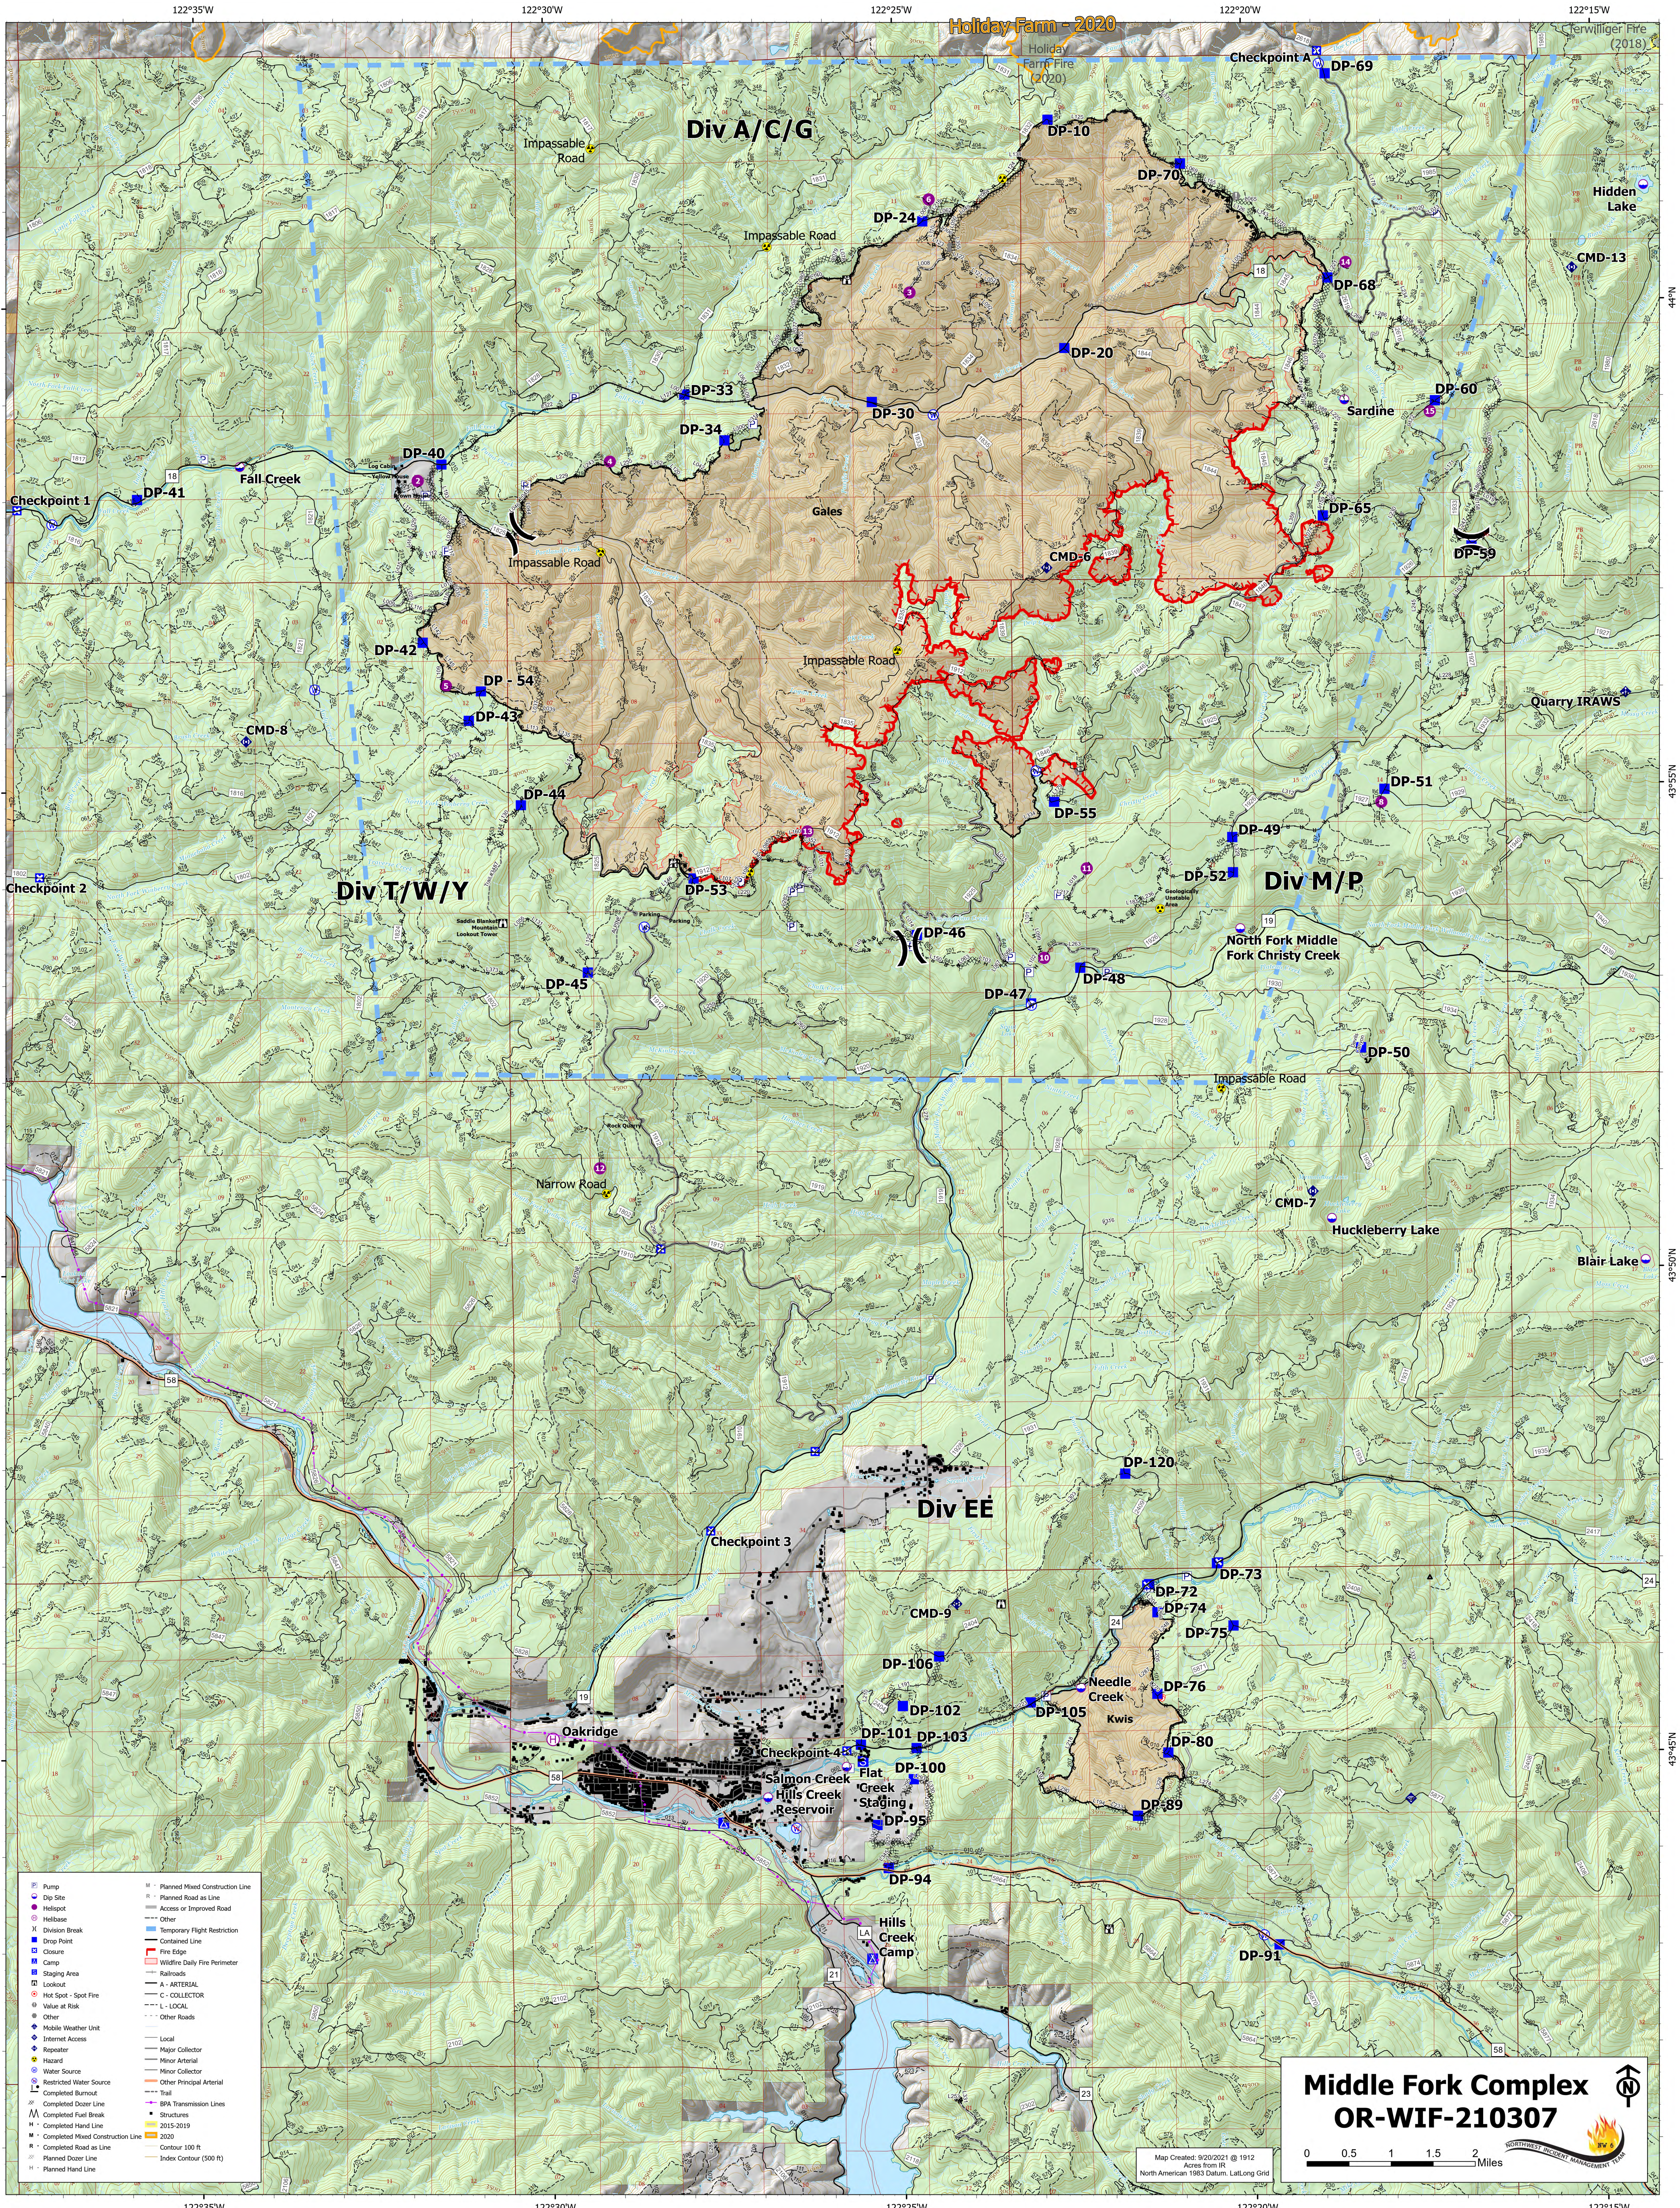

OPERATIONS

09/21/2021 - 24 hr

30,841 acres 09/19/2021 @ 2047
Gales Fire: 29,356 acres

Middle Fork Complex

Map Created 9/20/2021 @ 1911

Middle Fork Complex
OR-WIF-210307

Map Created: 9/20/2021 @ 1911
Acres from 19
North American 1983 Datum, Lat, Long Grid

0 0.5 1 1.5 2 Miles