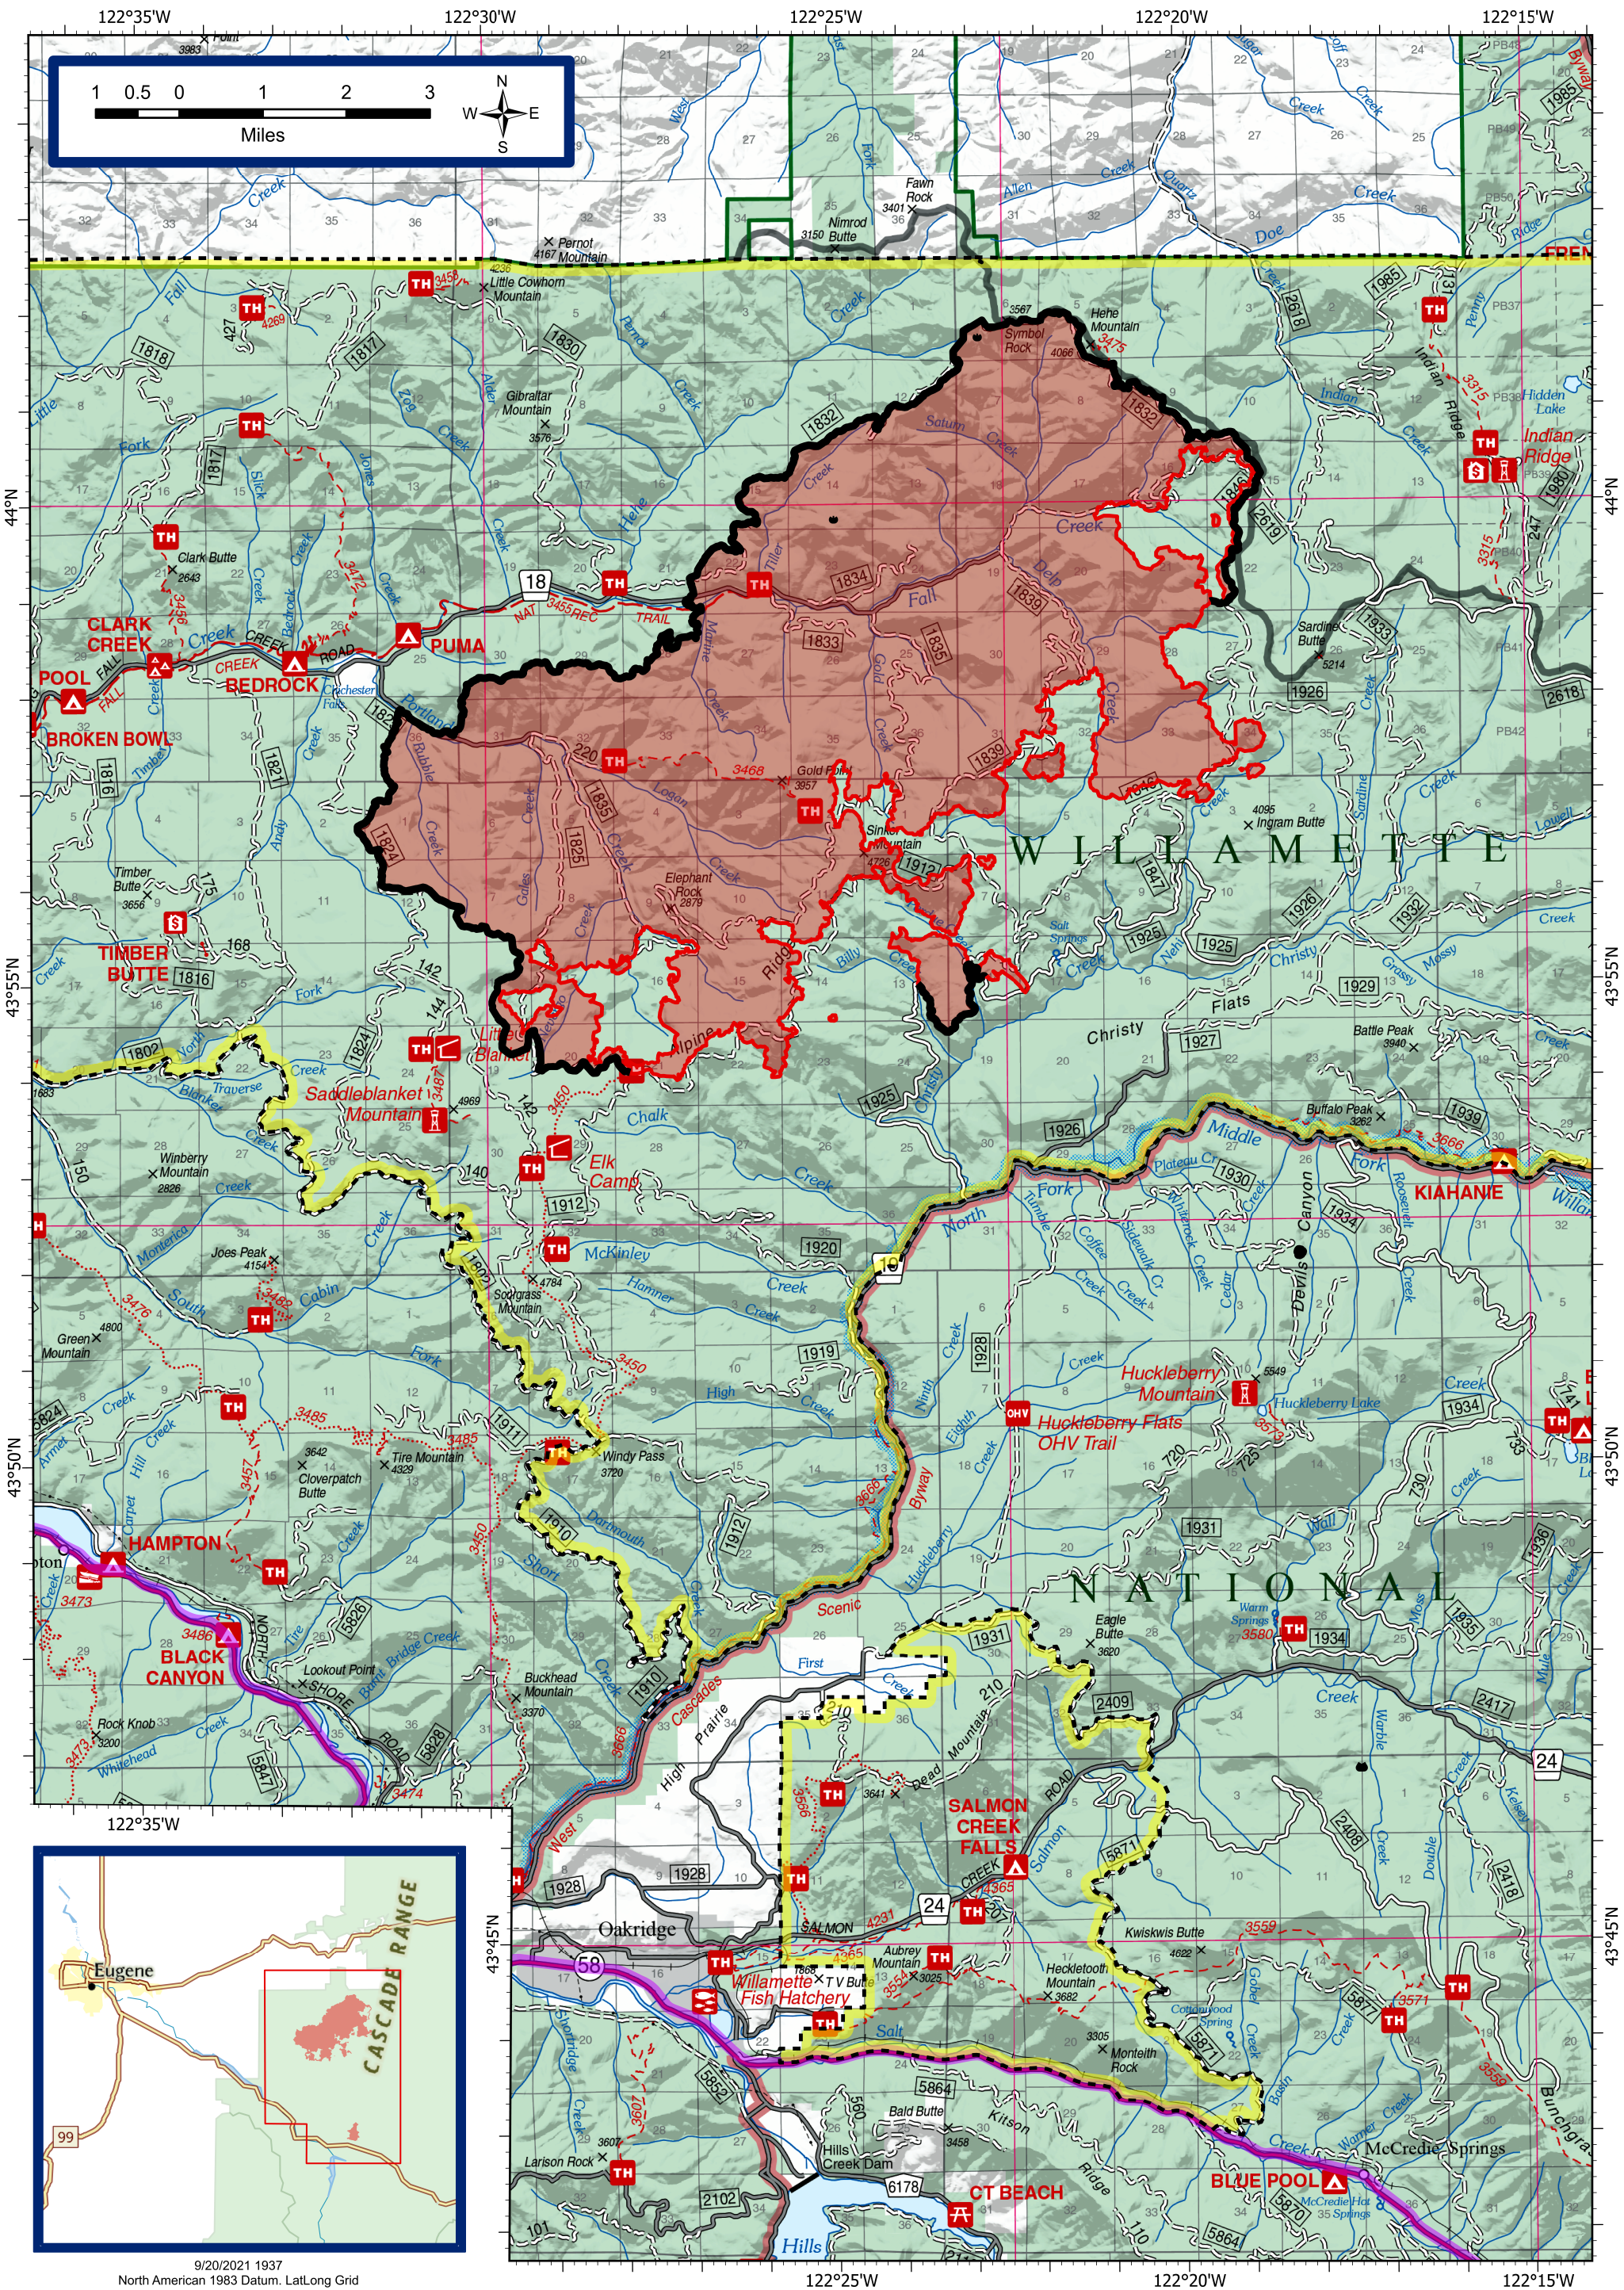

Information

Middle Fork Complex

OR-WIF-210307 09/21/2021 - 24 hr

- Area Closure
- Contained Line
- Fire Perimeter
- ODFW Wildlife Management Units

9/20/2021 1937
North American 1983 Datum, Lat/Long Grid