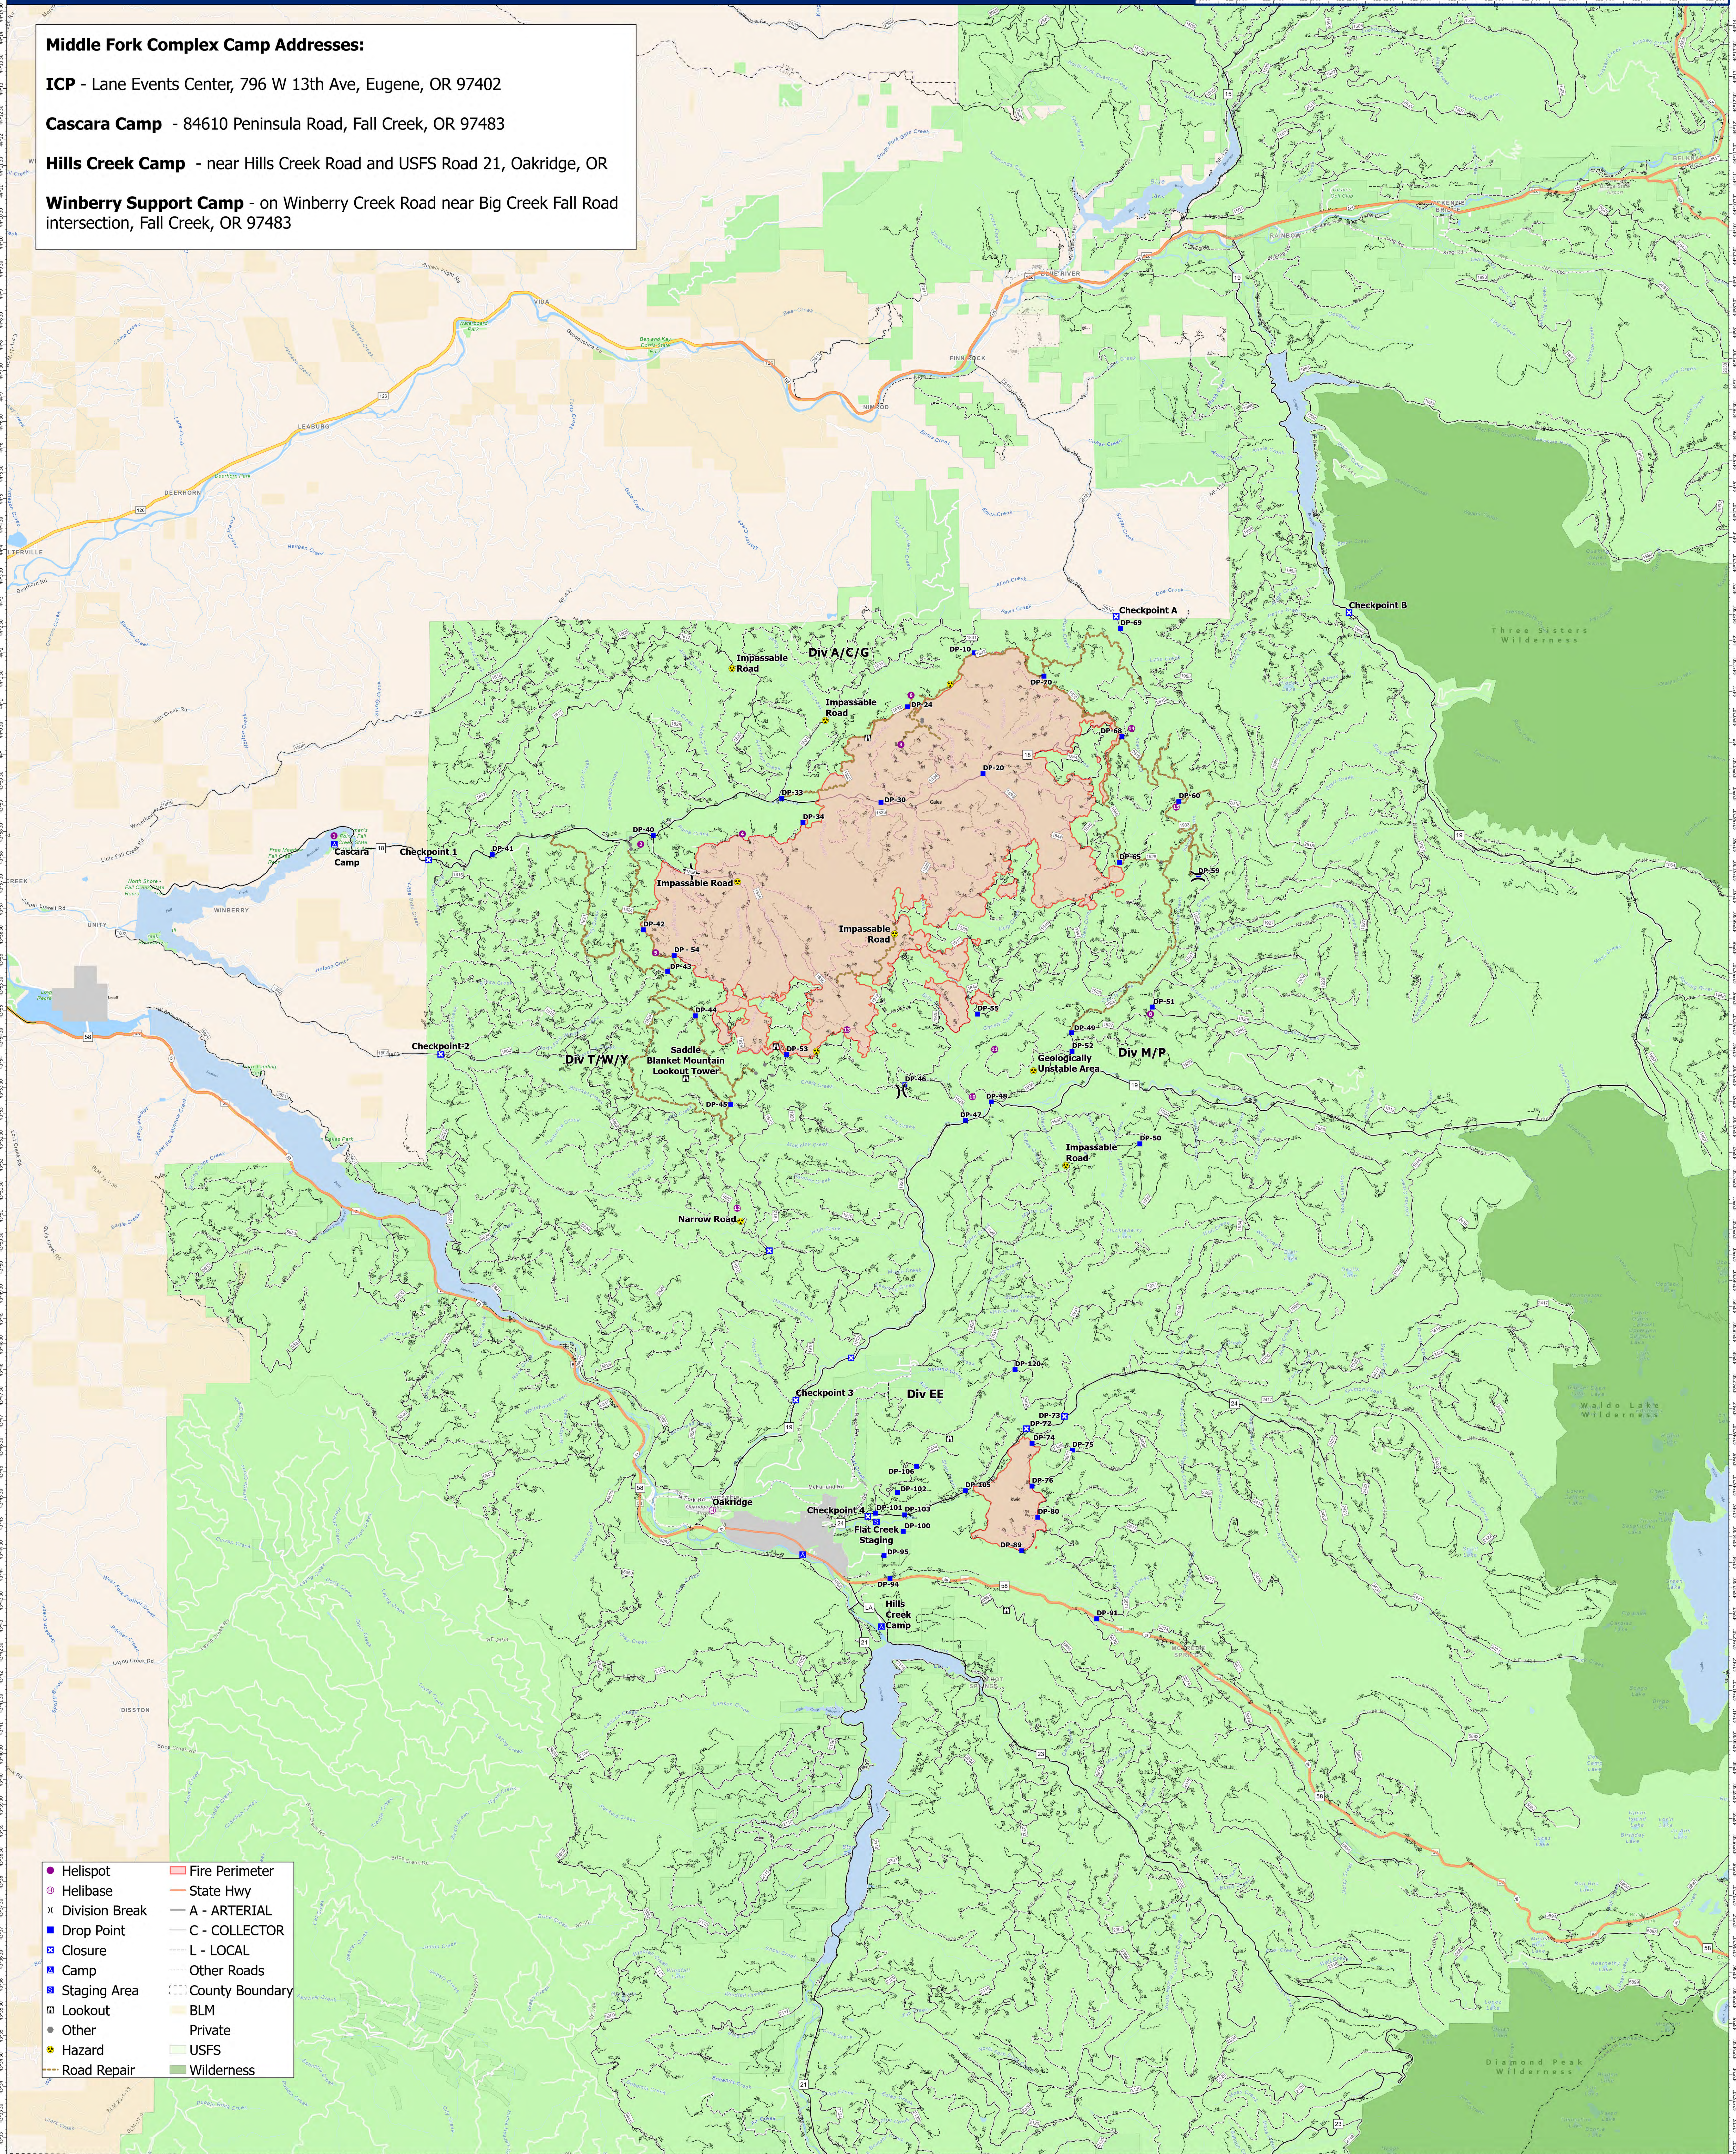

Transportation

09/21/2021 - 24 hr

Middle Fork Complex
OR-WIF-210307

30,841 acres at 09/19/2021 @ 2047

Map Created: 9/20/2021 1925
Acres from IR
North American 1983 Datum, Lat/Long Grid

Middle Fork Complex Camp Addresses:

ICP - Lane Events Center, 796 W 13th Ave, Eugene, OR 97402

Cascara Camp - 84610 Peninsula Road, Fall Creek, OR 97483

Hills Creek Camp - near Hills Creek Road and USFS Road 21, Oakridge, OR

Winberry Support Camp - on Winberry Creek Road near Big Creek Fall Road intersection, Fall Creek, OR 97483

- | | |
|------------------|-------------------|
| ● Helispot | ▭ Fire Perimeter |
| ○ Helibase | — State Hwy |
| ✕ Division Break | — A - ARTERIAL |
| ■ Drop Point | — C - COLLECTOR |
| ⊠ Closure | — L - LOCAL |
| ■ Camp | — Other Roads |
| ■ Staging Area | — County Boundary |
| ▭ Lookout | ■ BLM |
| ● Other | ■ Private |
| ★ Hazard | ■ USFS |
| — Road Repair | ■ Wilderness |