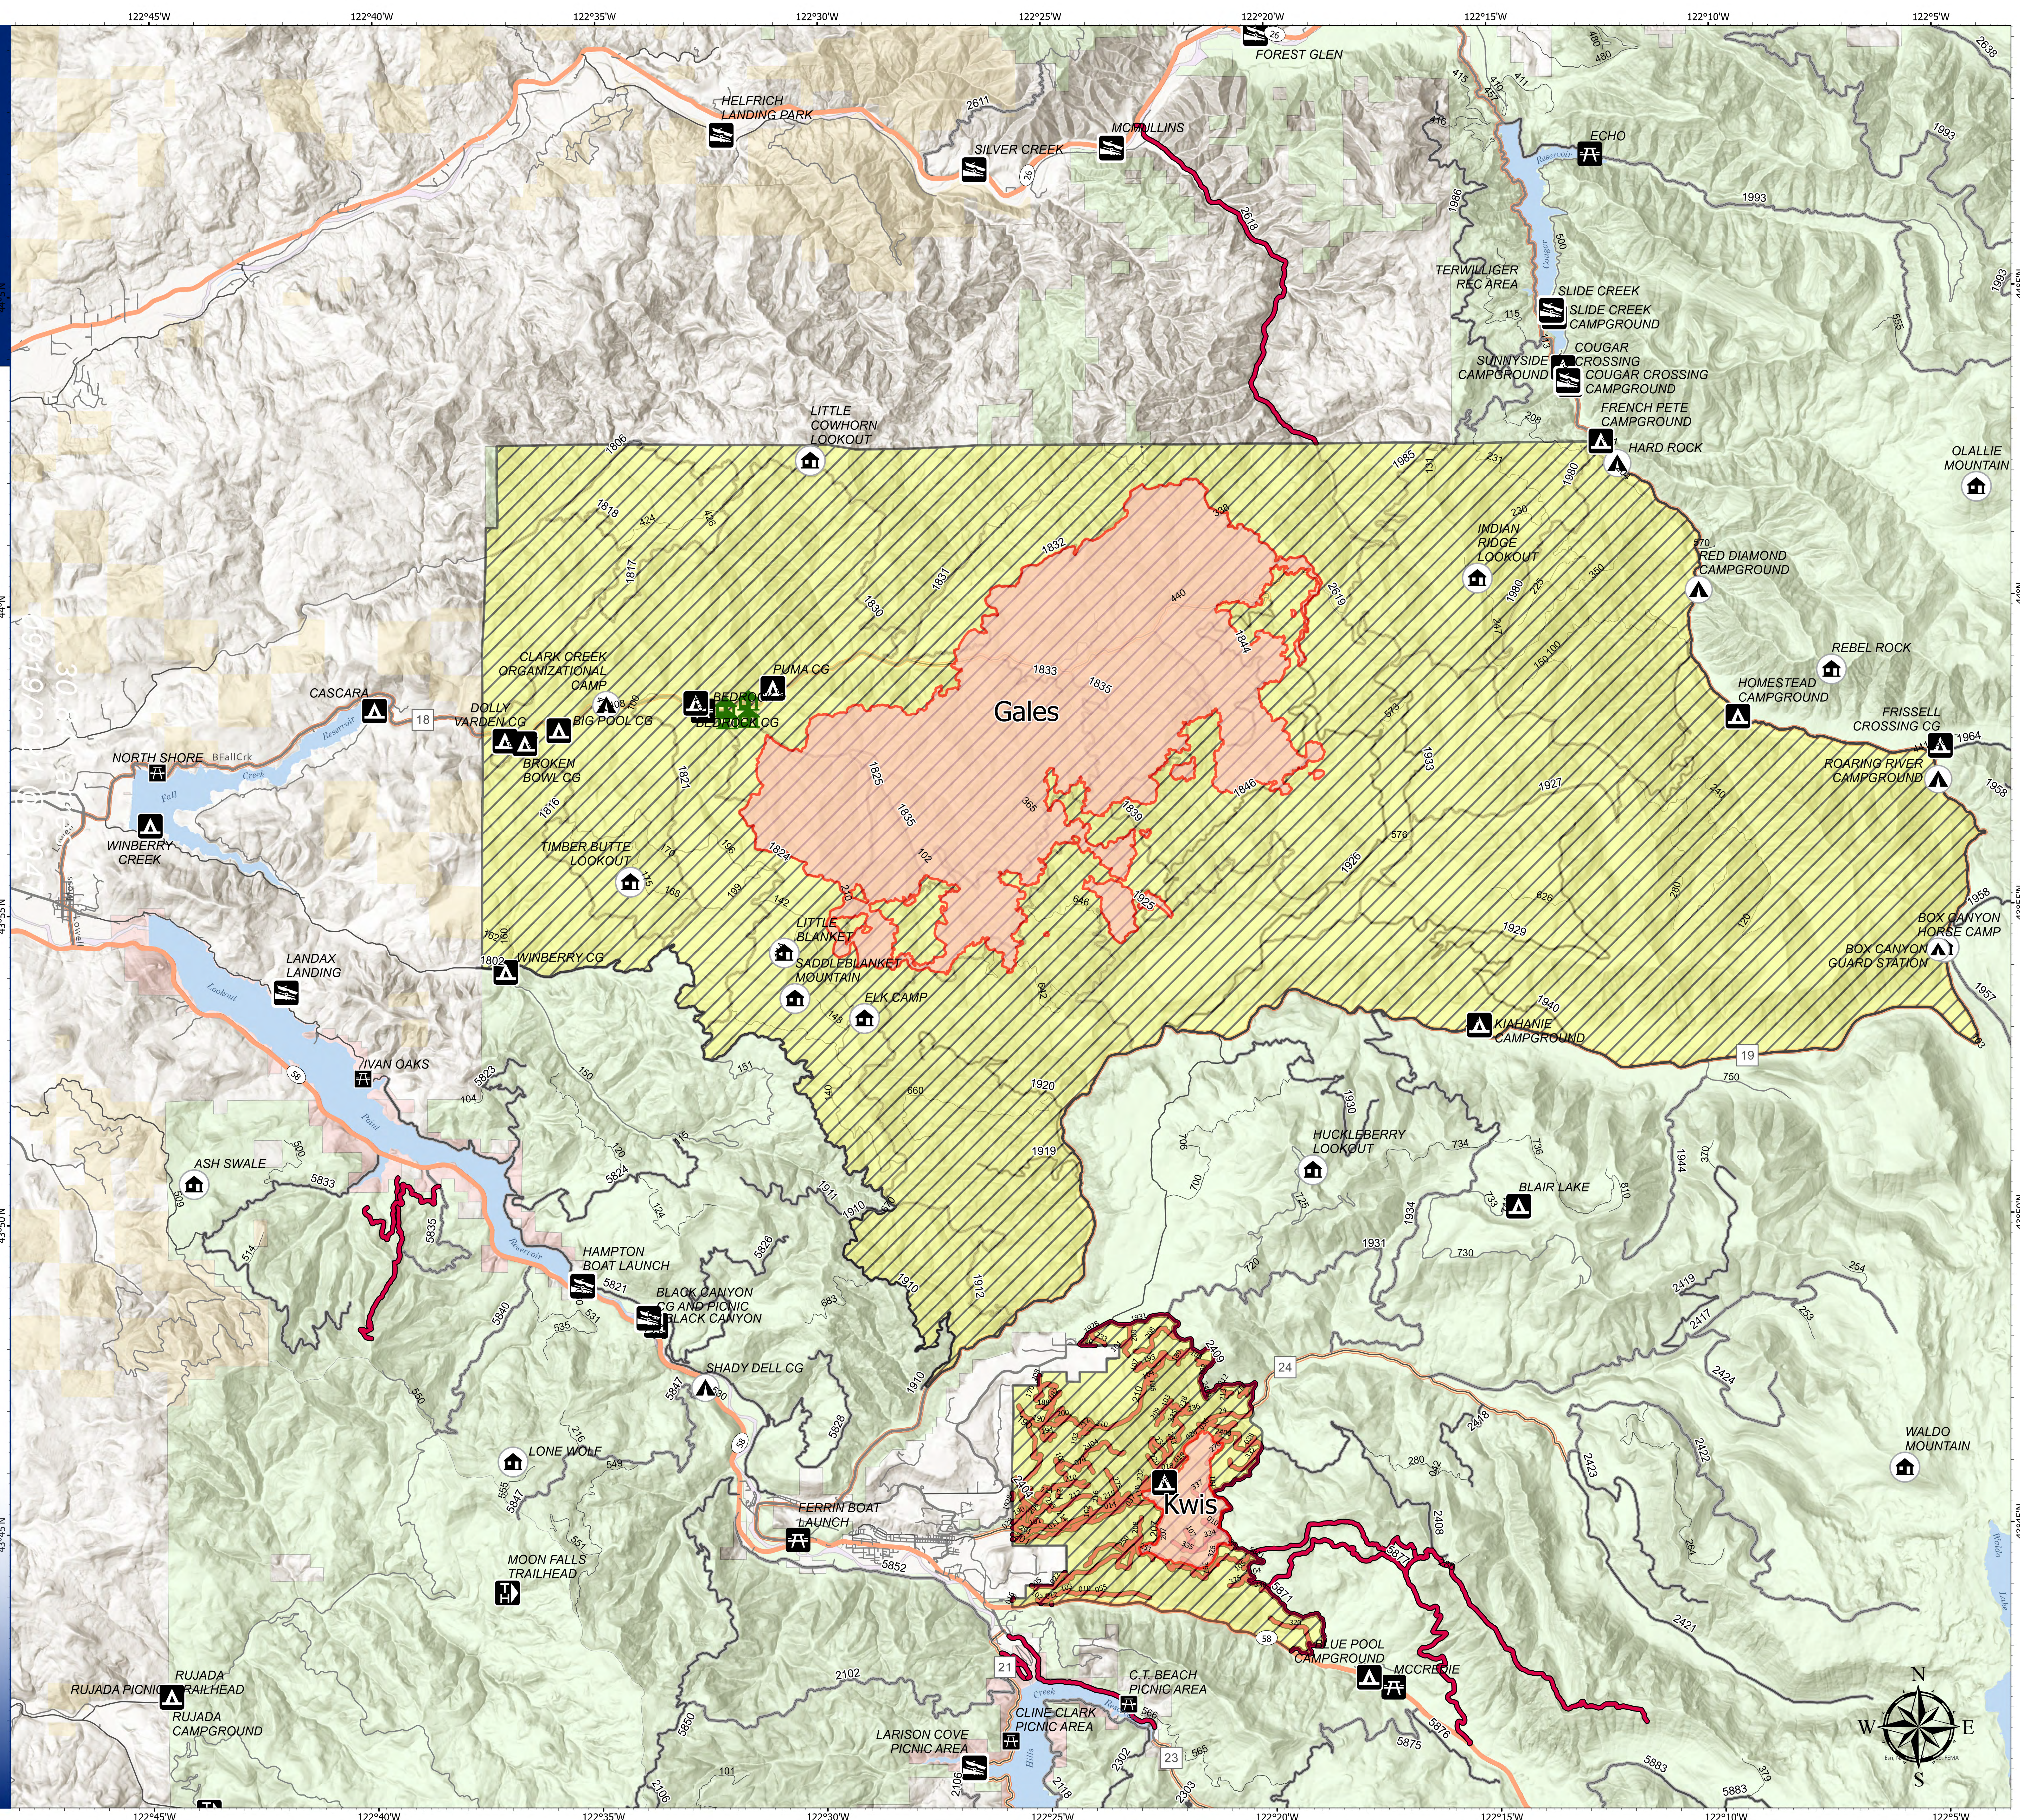

Closure

Middle Fork Complex
OR-WIF-210307

09/22/2021 - 24 hr

- Road Closure
- Property
- Boating Site
- Campground
- Day Use Area
- Group Campground
- Horse Camp
- Lookout/Cabin
- Picnic Site
- Trailhead
- Forest Closure Area
- Wildfire Daily Fire Perimeter

Map Created: 9/21/2021 @ 1908
Acres from IR
North American 1983 Datum.