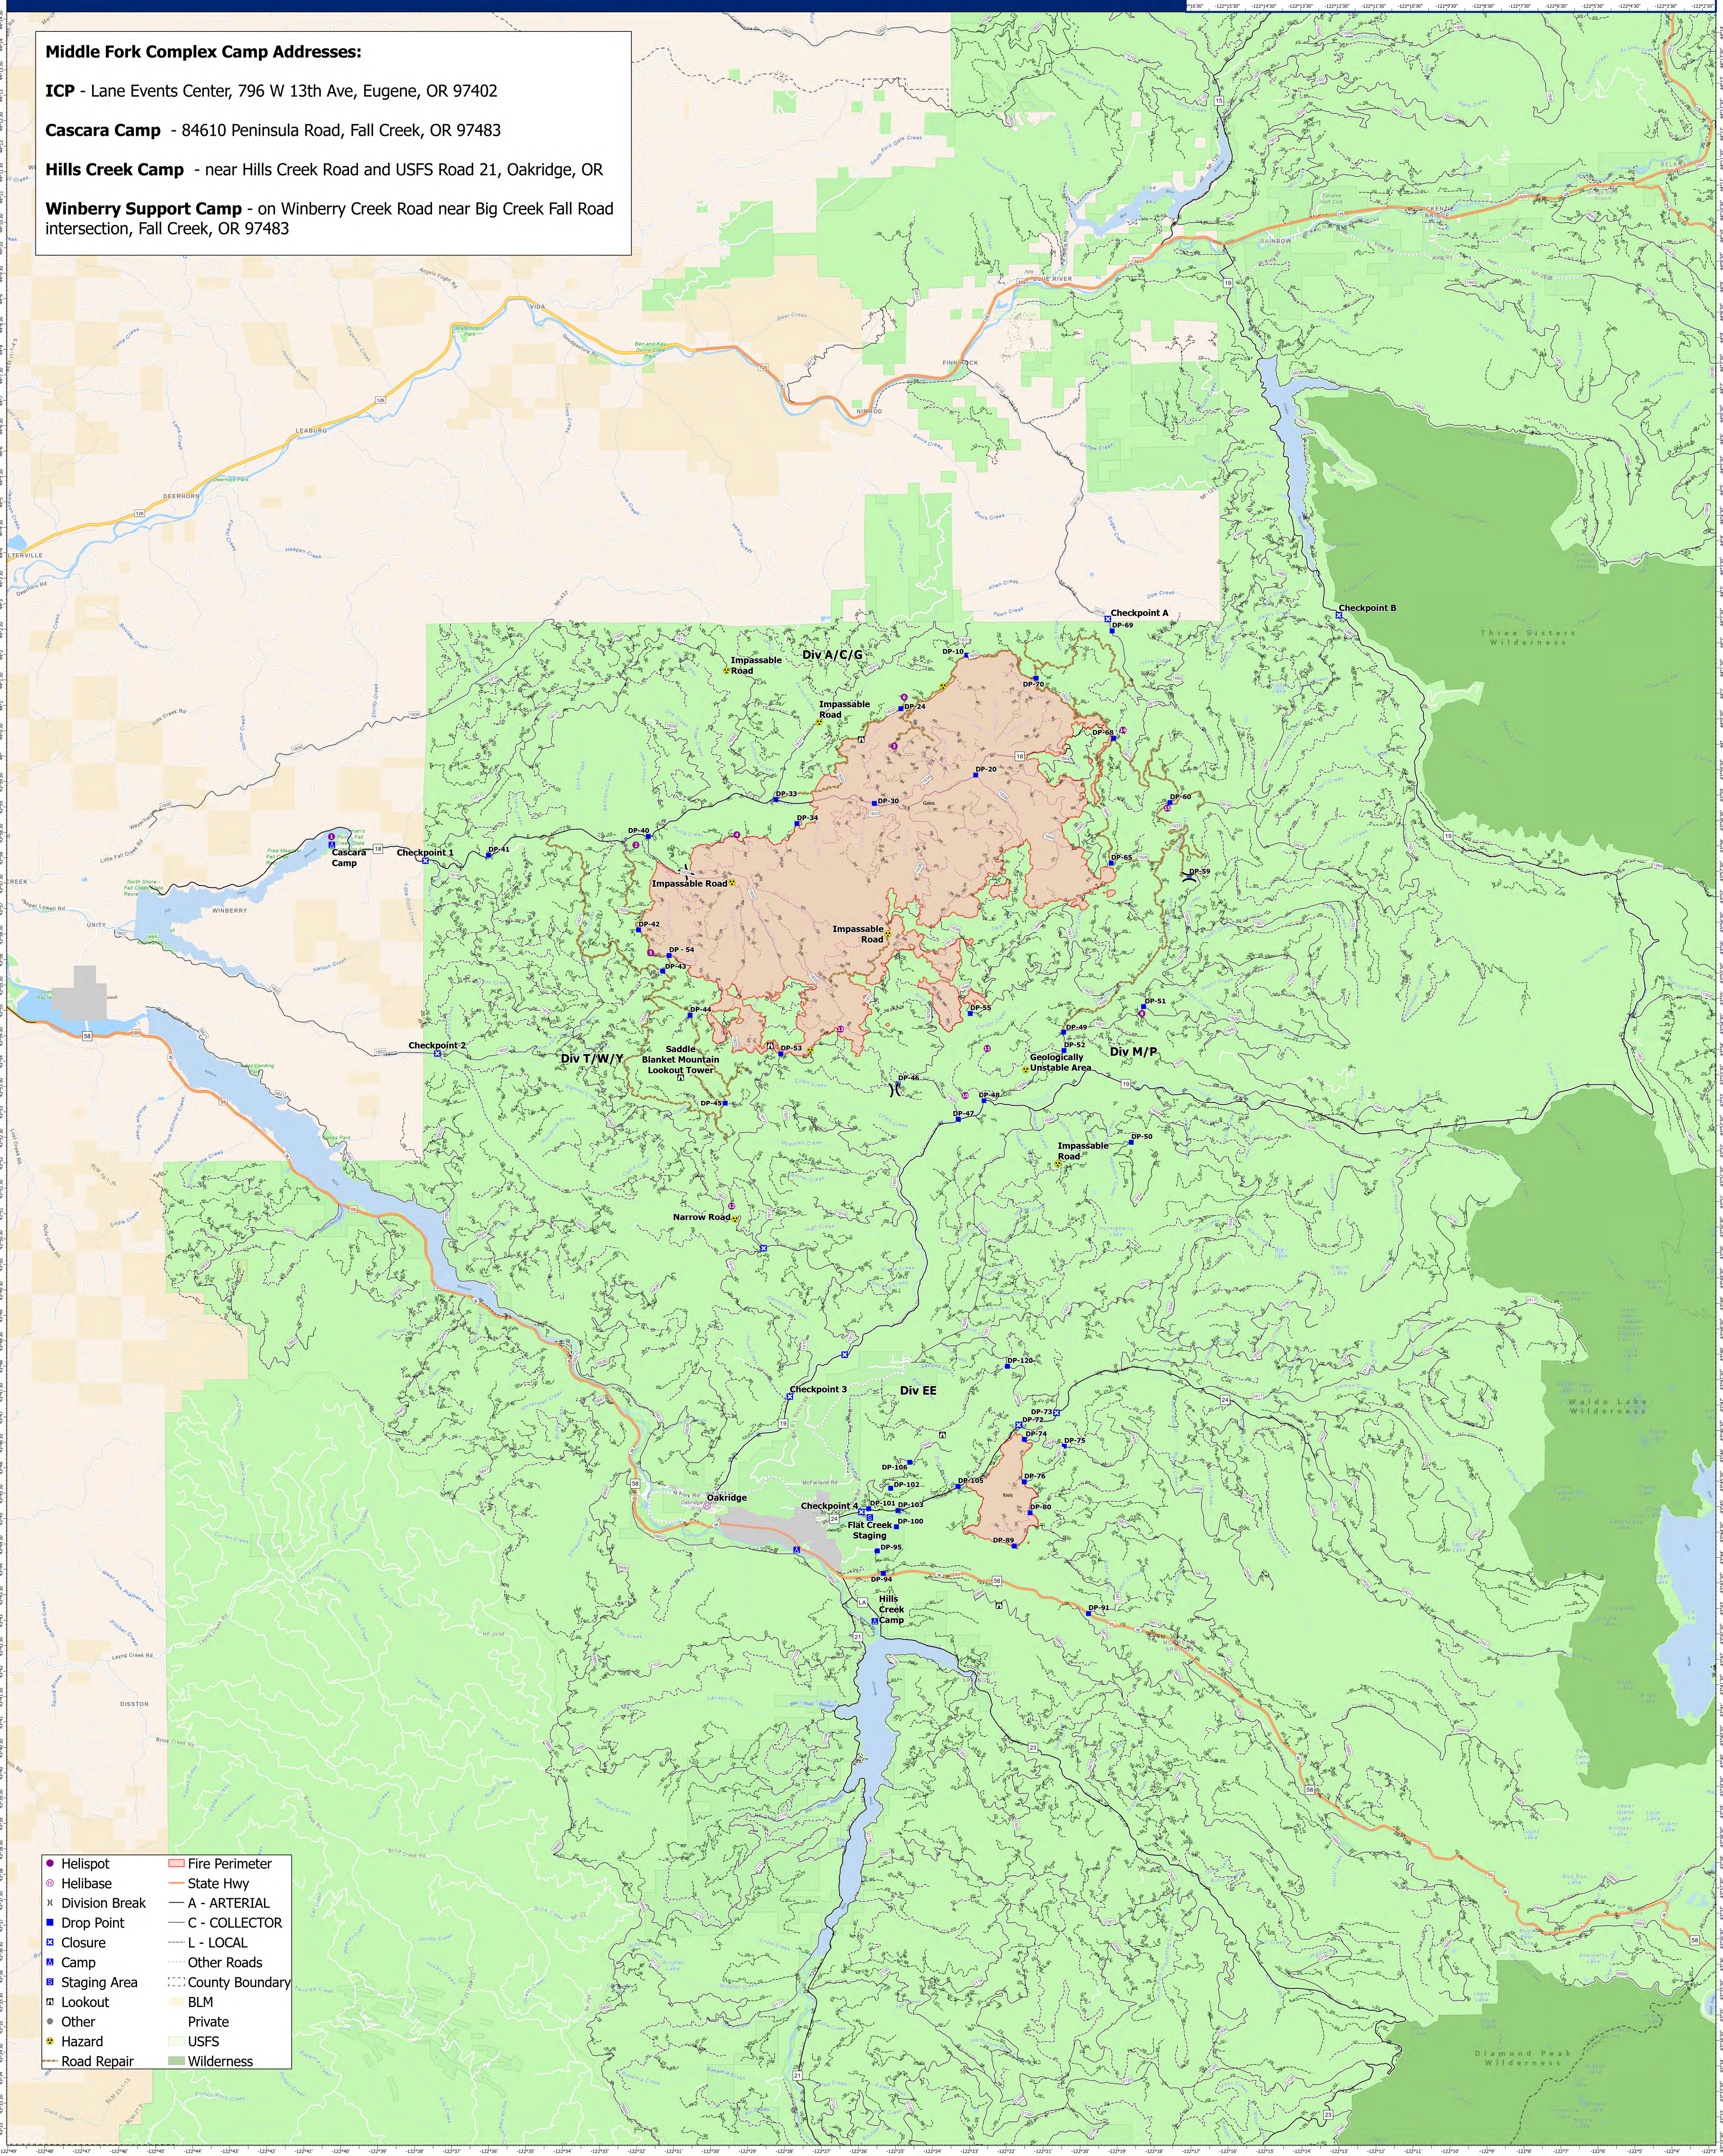

Transportation

09/22/2021 - 24 hr

Middle Fork Complex
OR-WIF-210307

30,841 acres at 09/19/2021 @ 2047

Map Created: 9/21/2021 1919
Acres from IR
North American 1983 Datum, Lat/Long Grid

Middle Fork Complex Camp Addresses:

ICP - Lane Events Center, 796 W 13th Ave, Eugene, OR 97402

Cascara Camp - 84610 Peninsula Road, Fall Creek, OR 97483

Hills Creek Camp - near Hills Creek Road and USFS Road 21, Oakridge, OR

Winberry Support Camp - on Winberry Creek Road near Big Creek Fall Road intersection, Fall Creek, OR 97483

- | | |
|------------------|-------------------|
| ● Helispot | ▭ Fire Perimeter |
| ○ Helibase | — State Hwy |
| ✕ Division Break | — A - ARTERIAL |
| ■ Drop Point | — C - COLLECTOR |
| ⊠ Closure | — L - LOCAL |
| ■ Camp | — Other Roads |
| ■ Staging Area | — County Boundary |
| ▭ Lookout | ■ BLM |
| ● Other | ■ Private |
| ★ Hazard | ■ USFS |
| — Road Repair | ■ Wilderness |