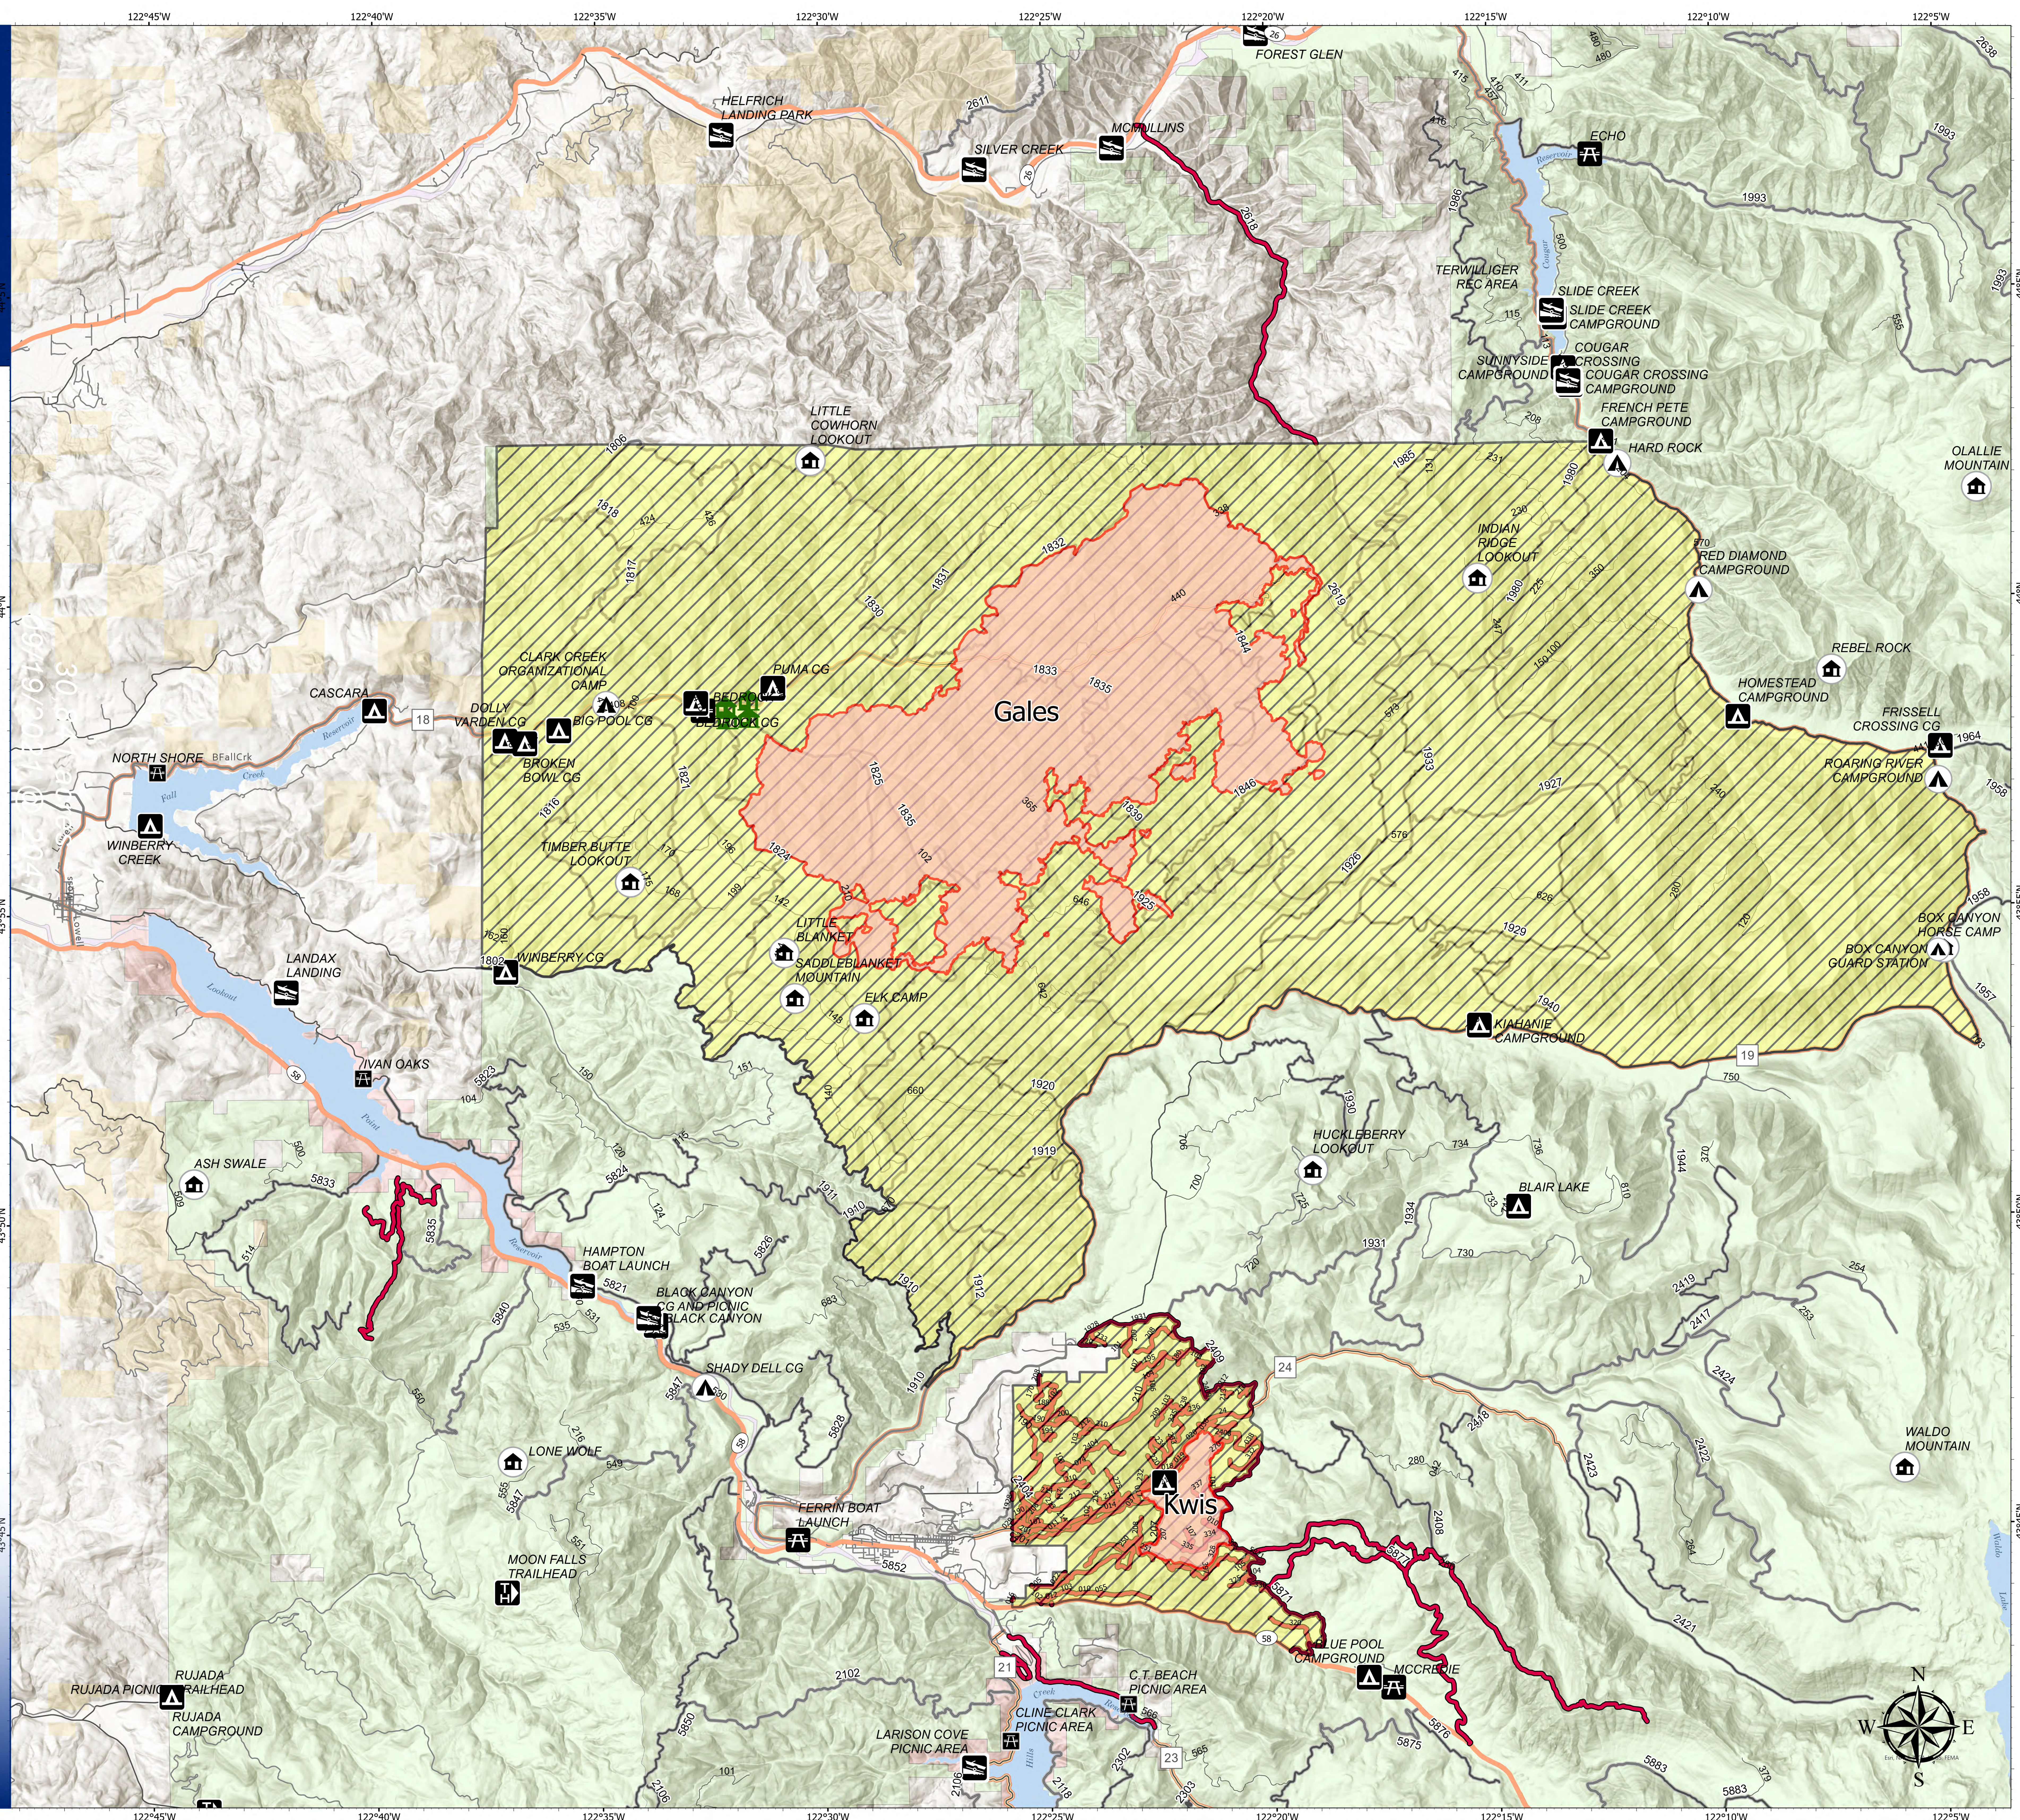

Closure

Middle Fork Complex
OR-WIF-210307

09/23/2021 - 24 hr

- Road Closure
- 🏠 Property
- 🚤 Boating Site
- 🏕️ Campground
- 🏠 Day Use Area
- 🏠 Group Campground
- 🐎 Horse Camp
- 🏠 Lookout/Cabin
- 🏠 Picnic Site
- 🚶 Trailhead
- 🟡 Forest Closure Area
- 🔴 Wildfire Daily Fire Perimeter

Map Created: 9/22/2021 @ 1851
Acres from IR
North American 1983 Datum.