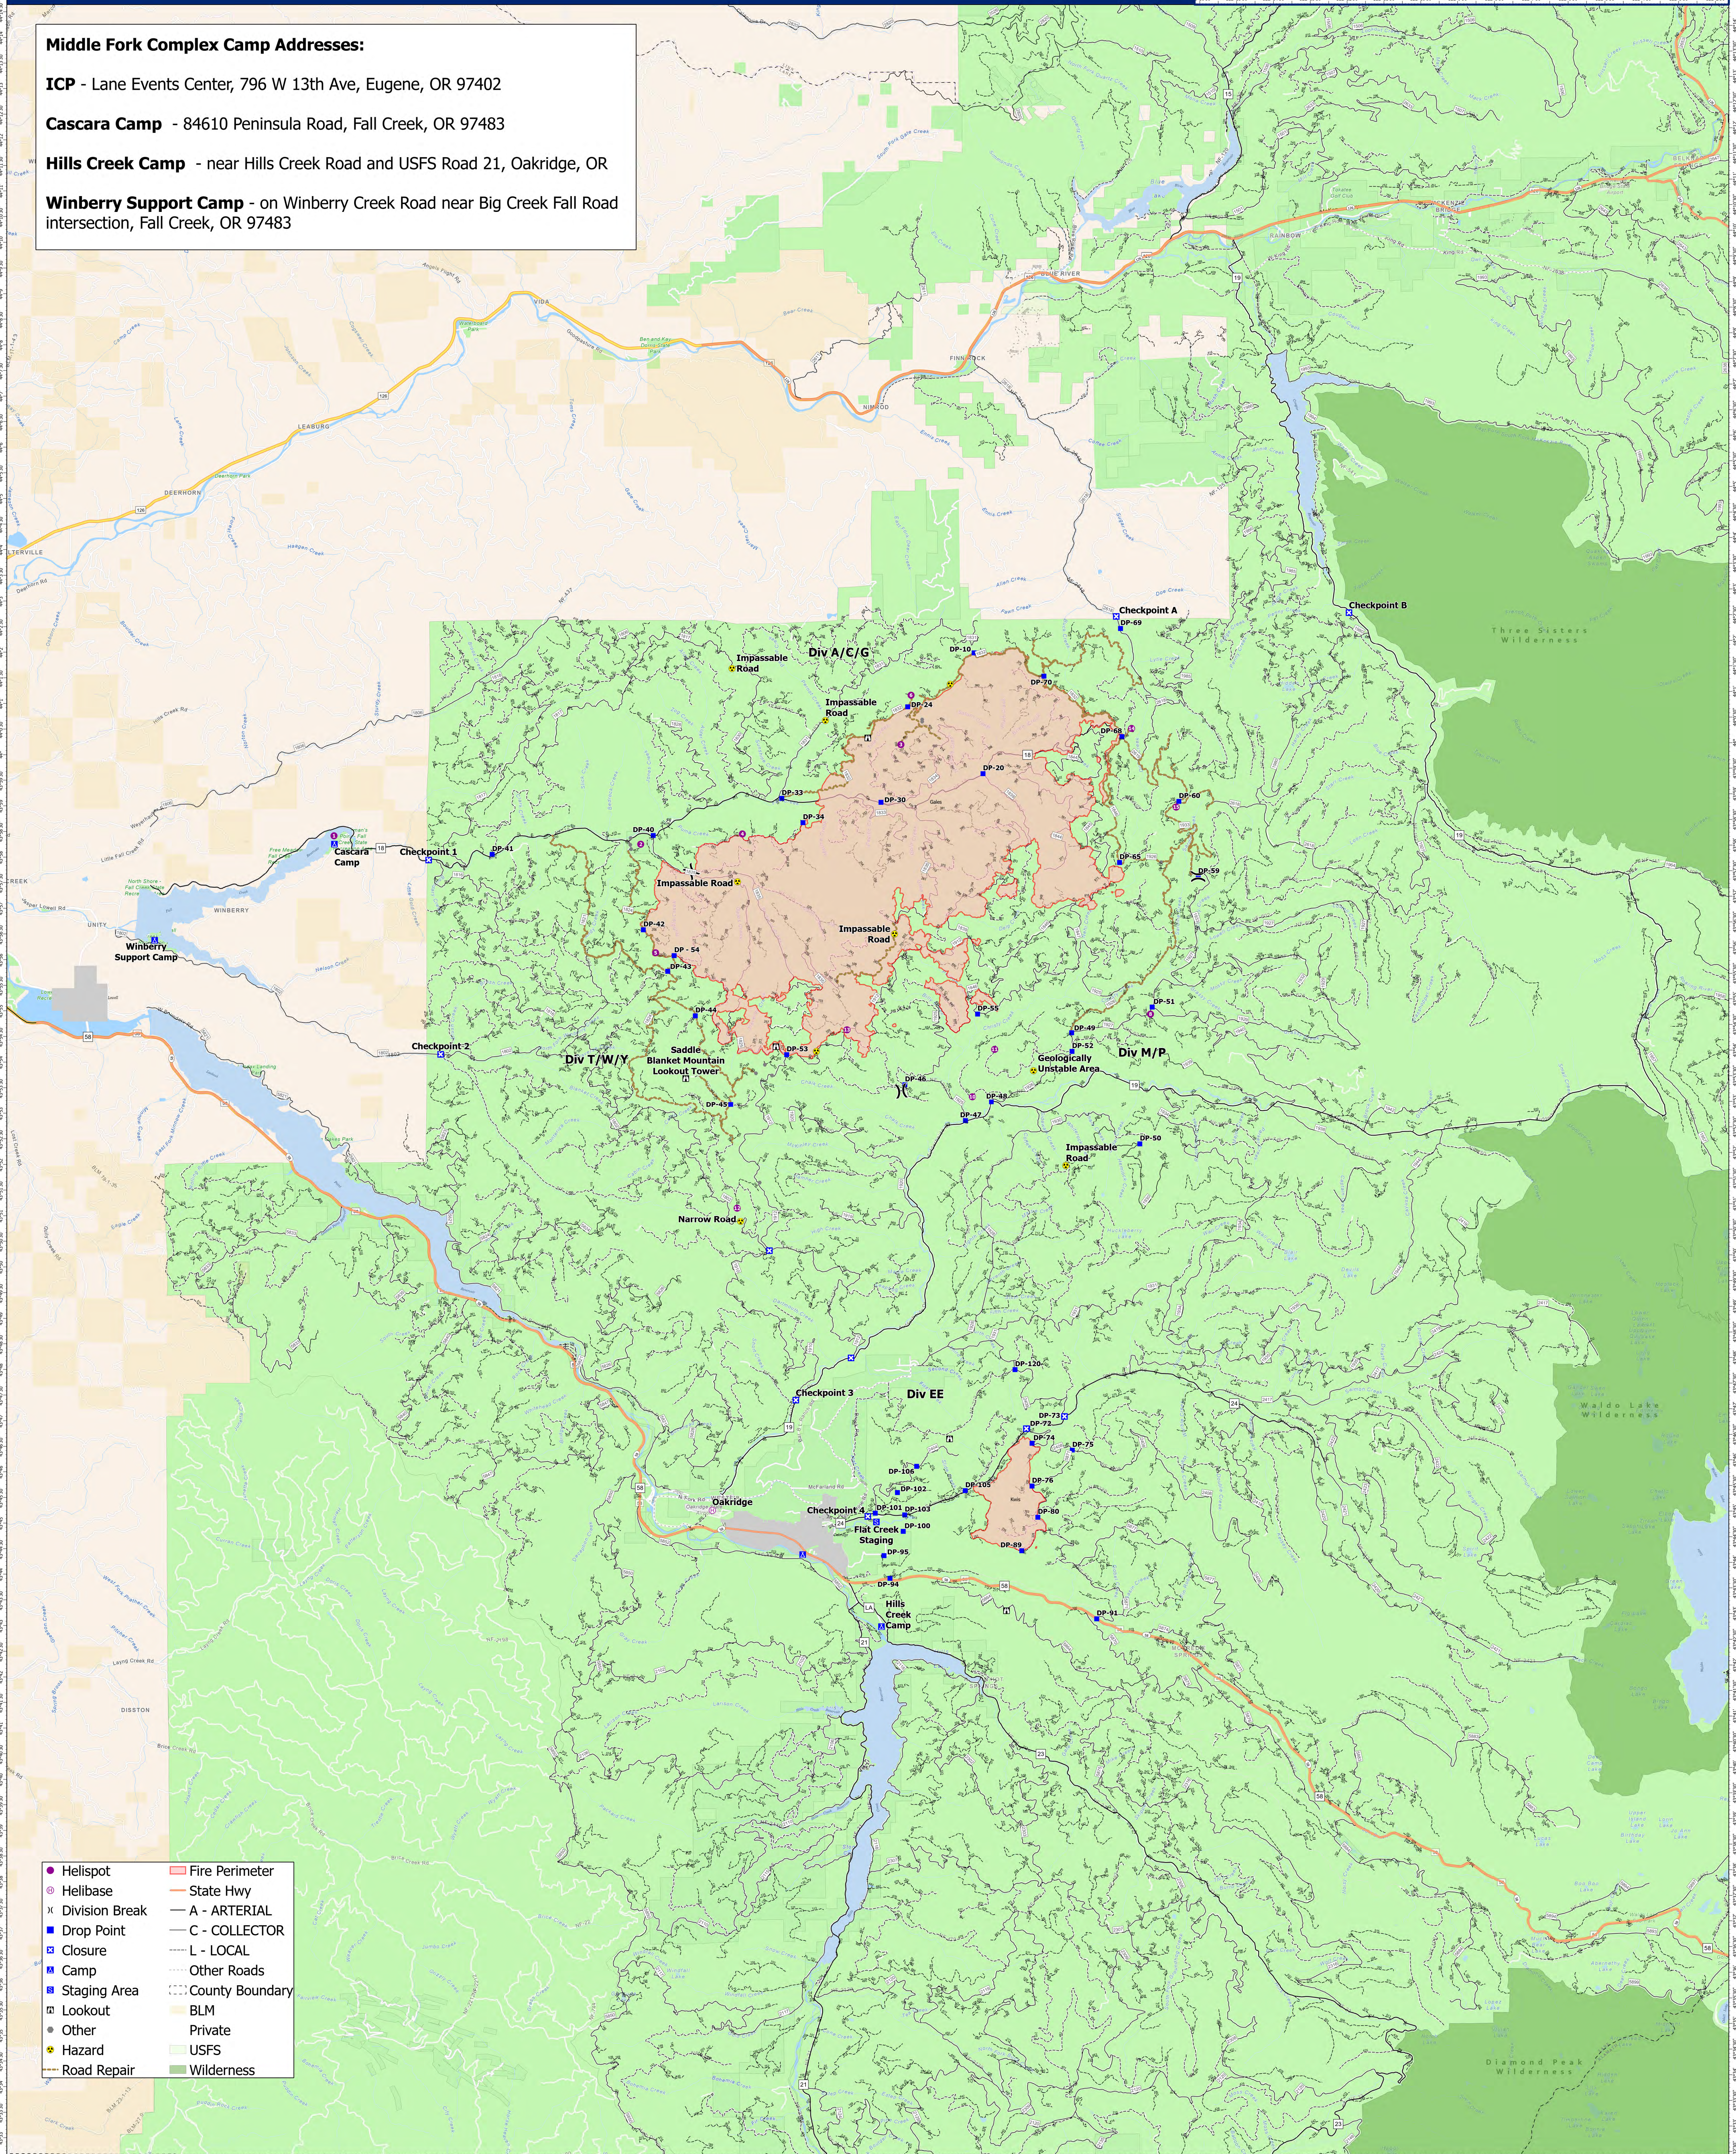

# Transportation

09/23/2021 - 24 hr

Middle Fork Complex  
OR-WIF-210307

30,841 acres at 09/19/2021 @ 2047

Map Created: 9/22/2021 1902  
Acres from IR  
North American 1983 Datum, Lat/Long Grid

## Middle Fork Complex Camp Addresses:

**ICP** - Lane Events Center, 796 W 13th Ave, Eugene, OR 97402

**Cascara Camp** - 84610 Peninsula Road, Fall Creek, OR 97483

**Hills Creek Camp** - near Hills Creek Road and USFS Road 21, Oakridge, OR

**Winberry Support Camp** - on Winberry Creek Road near Big Creek Fall Road intersection, Fall Creek, OR 97483

- |                  |                   |
|------------------|-------------------|
| ● Helispot       | ▭ Fire Perimeter  |
| ○ Helibase       | — State Hwy       |
| ✕ Division Break | — A - ARTERIAL    |
| ■ Drop Point     | — C - COLLECTOR   |
| ⊠ Closure        | — L - LOCAL       |
| ■ Camp           | — Other Roads     |
| ■ Staging Area   | — County Boundary |
| ▭ Lookout        | ■ BLM             |
| ● Other          | ■ Private         |
| ★ Hazard         | ■ USFS            |
| — Road Repair    | ■ Wilderness      |