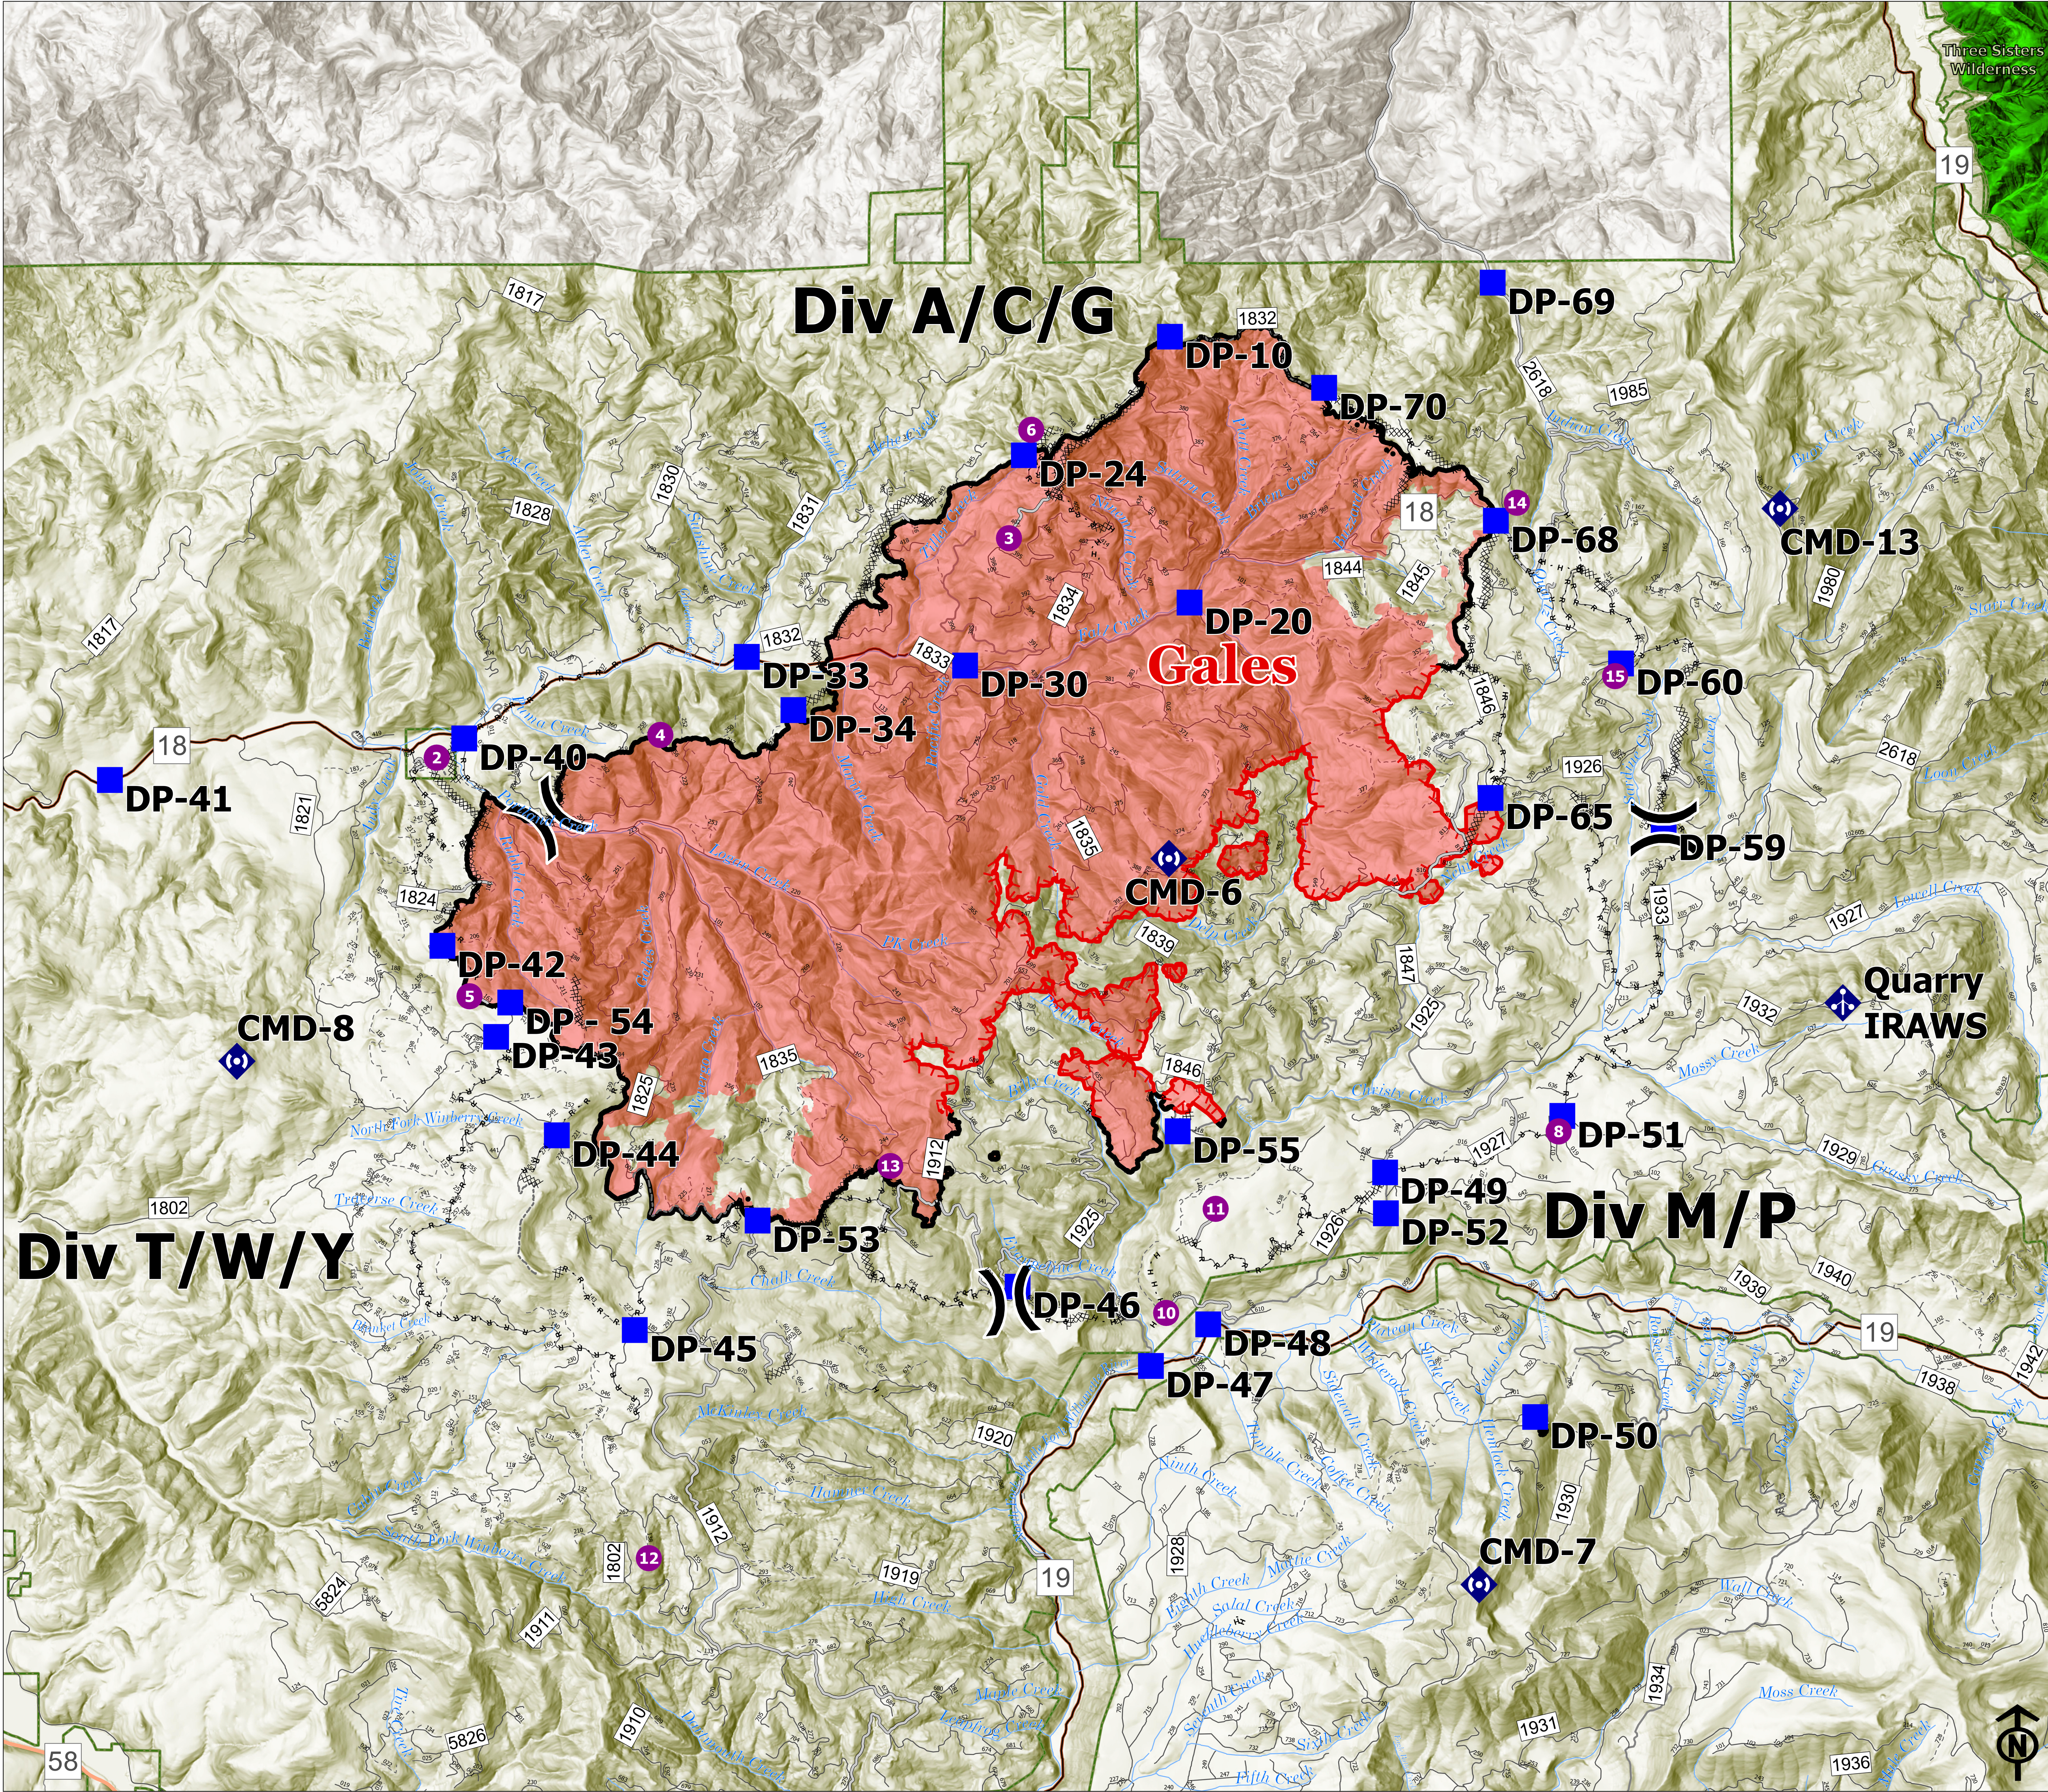

BRIEFING

Middle Fork
Complex
OR-WIF-210307
09/24/2021 - 24 hr

30,841 acres at 09/19/2021 @ 2047

- Helispot
-) Division Break
- Drop Point
- ⬠ Mobile Weather Unit
- ⬠ Repeater
- ▬ Completed Burnout
- ▬ Completed Dozer Line
- ▬ Completed Hand Line
- ▬ Completed Mixed Construction Line
- ▬ Completed Road as Line
- ▬ Access or Improved Road
- ▬ Other
- ▬ Fire Edge
- ▬ Contained Line
- ▬ Wildfire Daily Fire Perimeter
- ▬ Major Streams
- ▬ Forest Service
- ▬ Forest Service Wilderness

NW IMT 6
Map Created: 9/23/2021 @ 1900
North American 1983 Datum, Lat/Long Grid