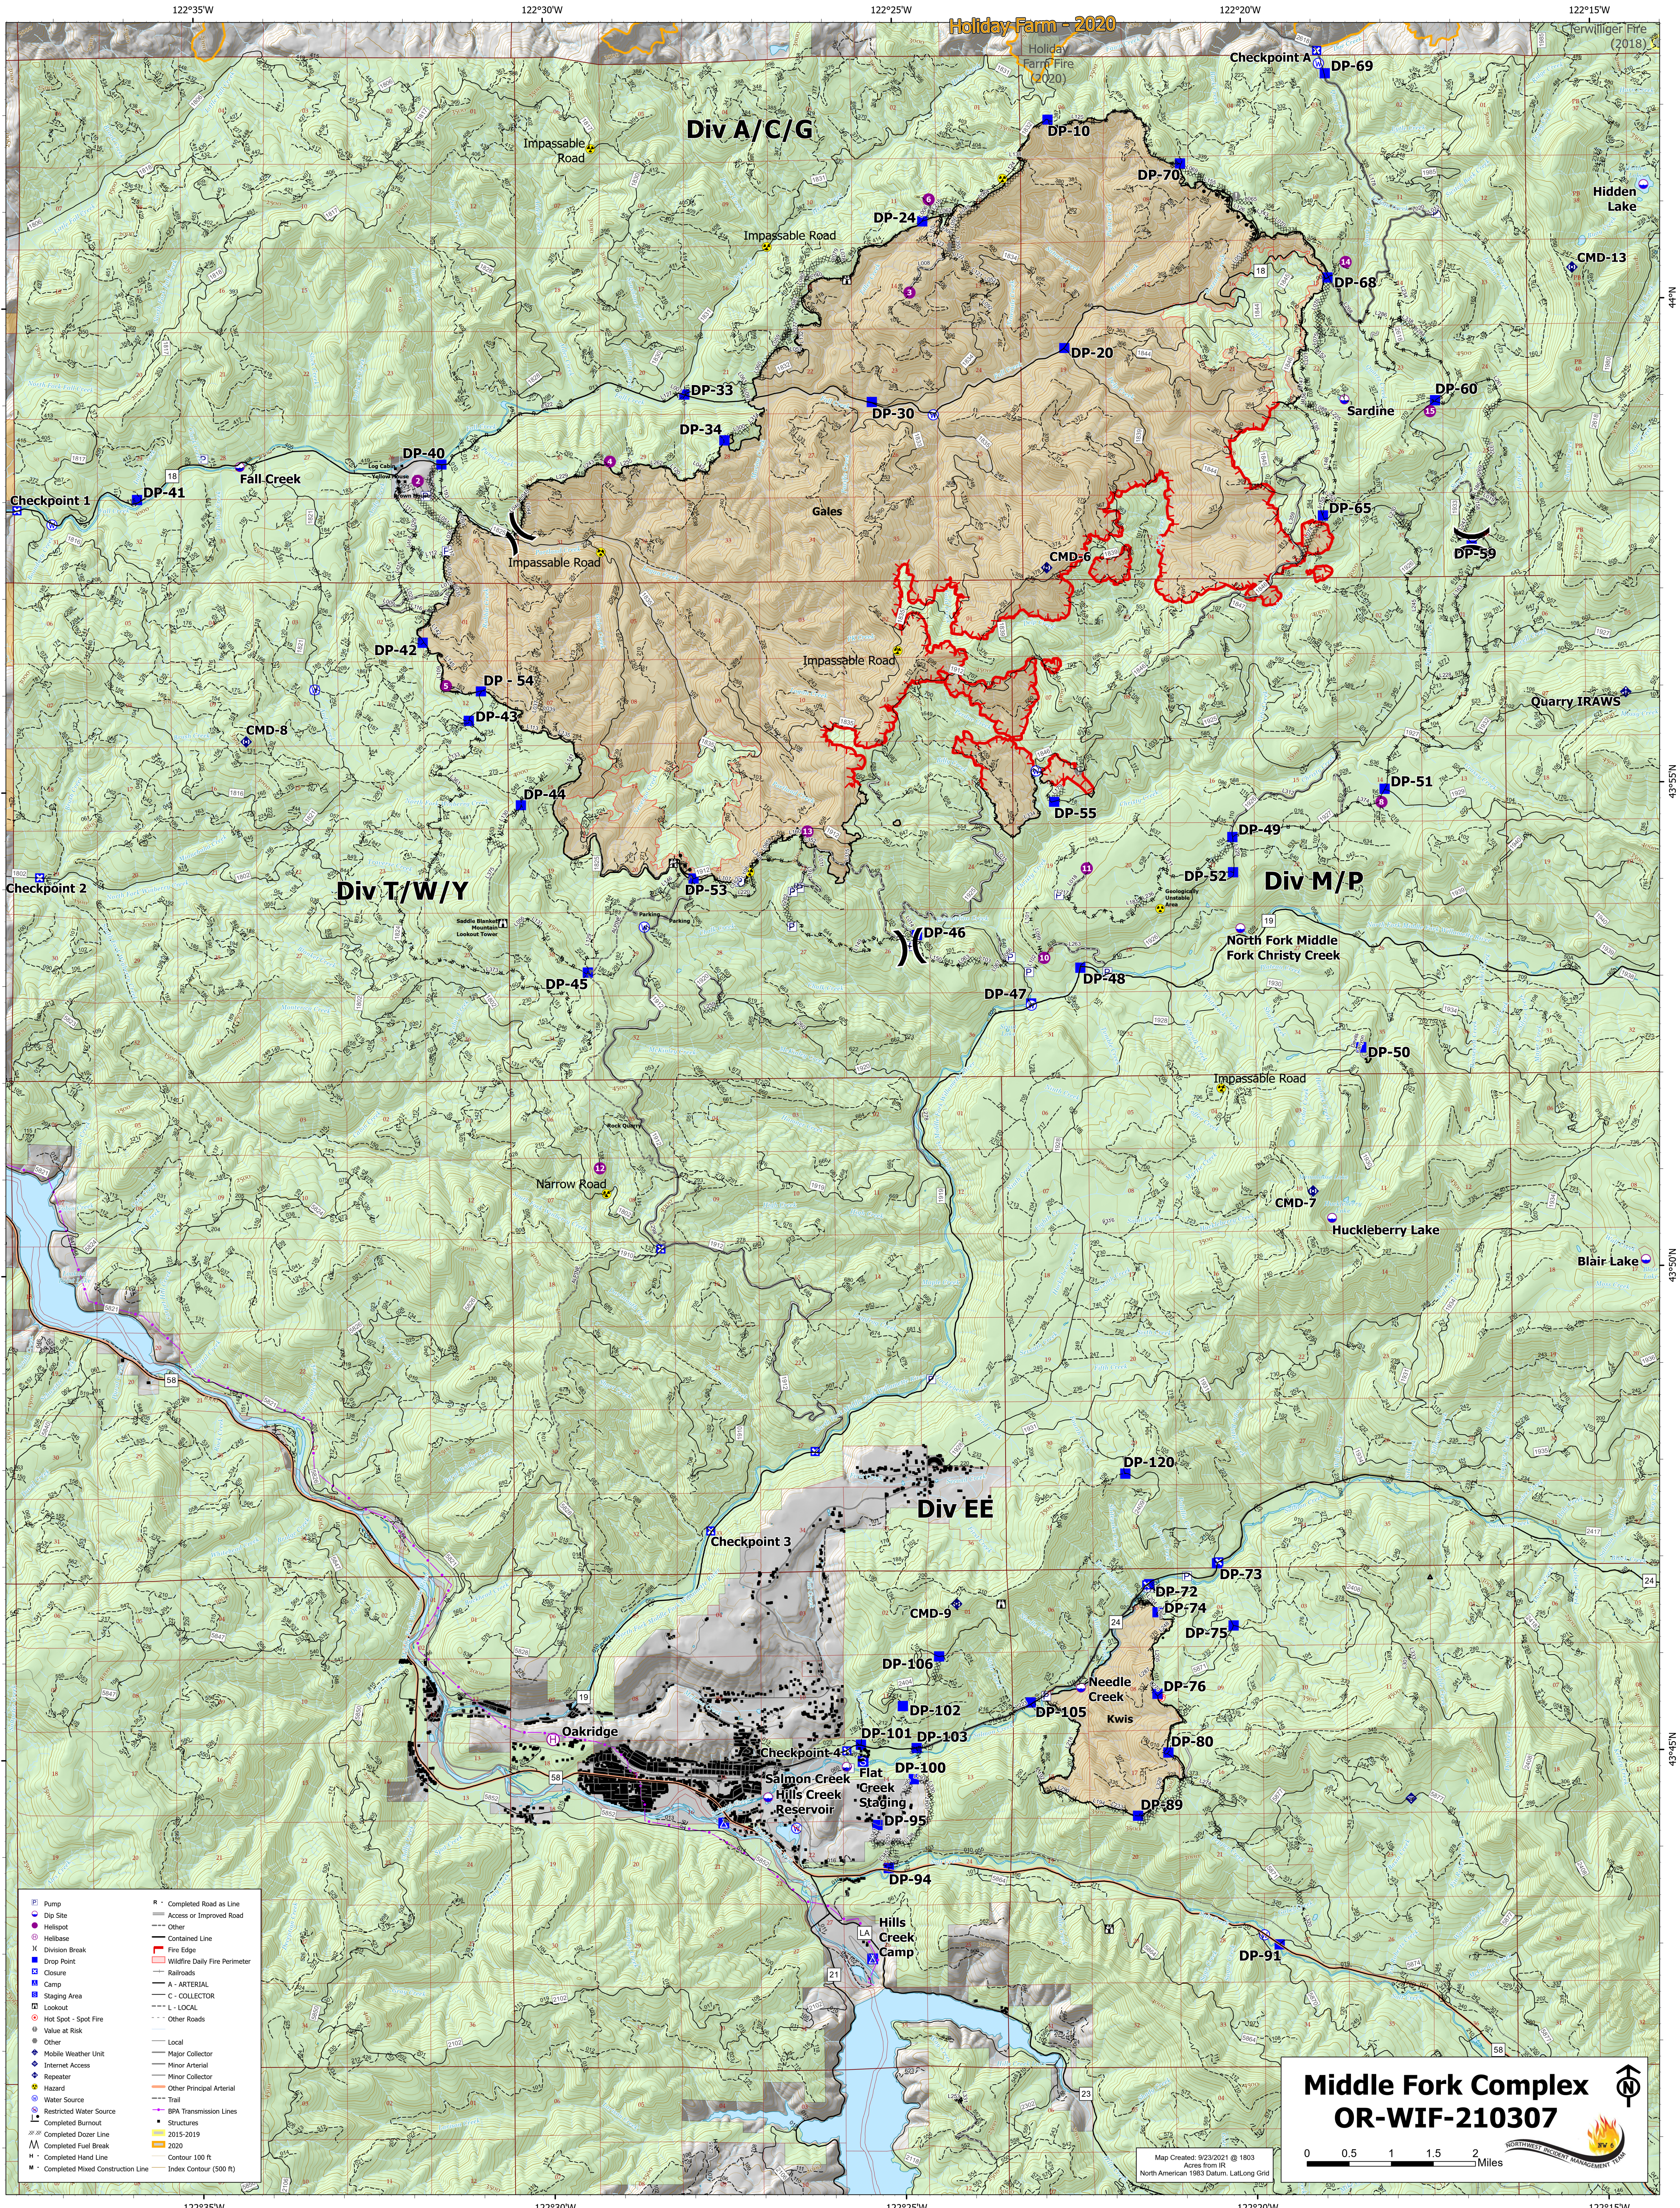

OPERATIONS

09/24/2021 - 24 hr

30,841 acres 09/19/2021 @ 2047
Gales Fire: 29,356 acres

Middle Fork Complex

Map Created 9/23/2021 @ 1802

Middle Fork Complex
OR-WIF-210307

Map Created: 9/23/2021 @ 1803
Acres from 18
North American 1983 Datum, LatLong Grid

0 0.5 1 1.5 2 Miles