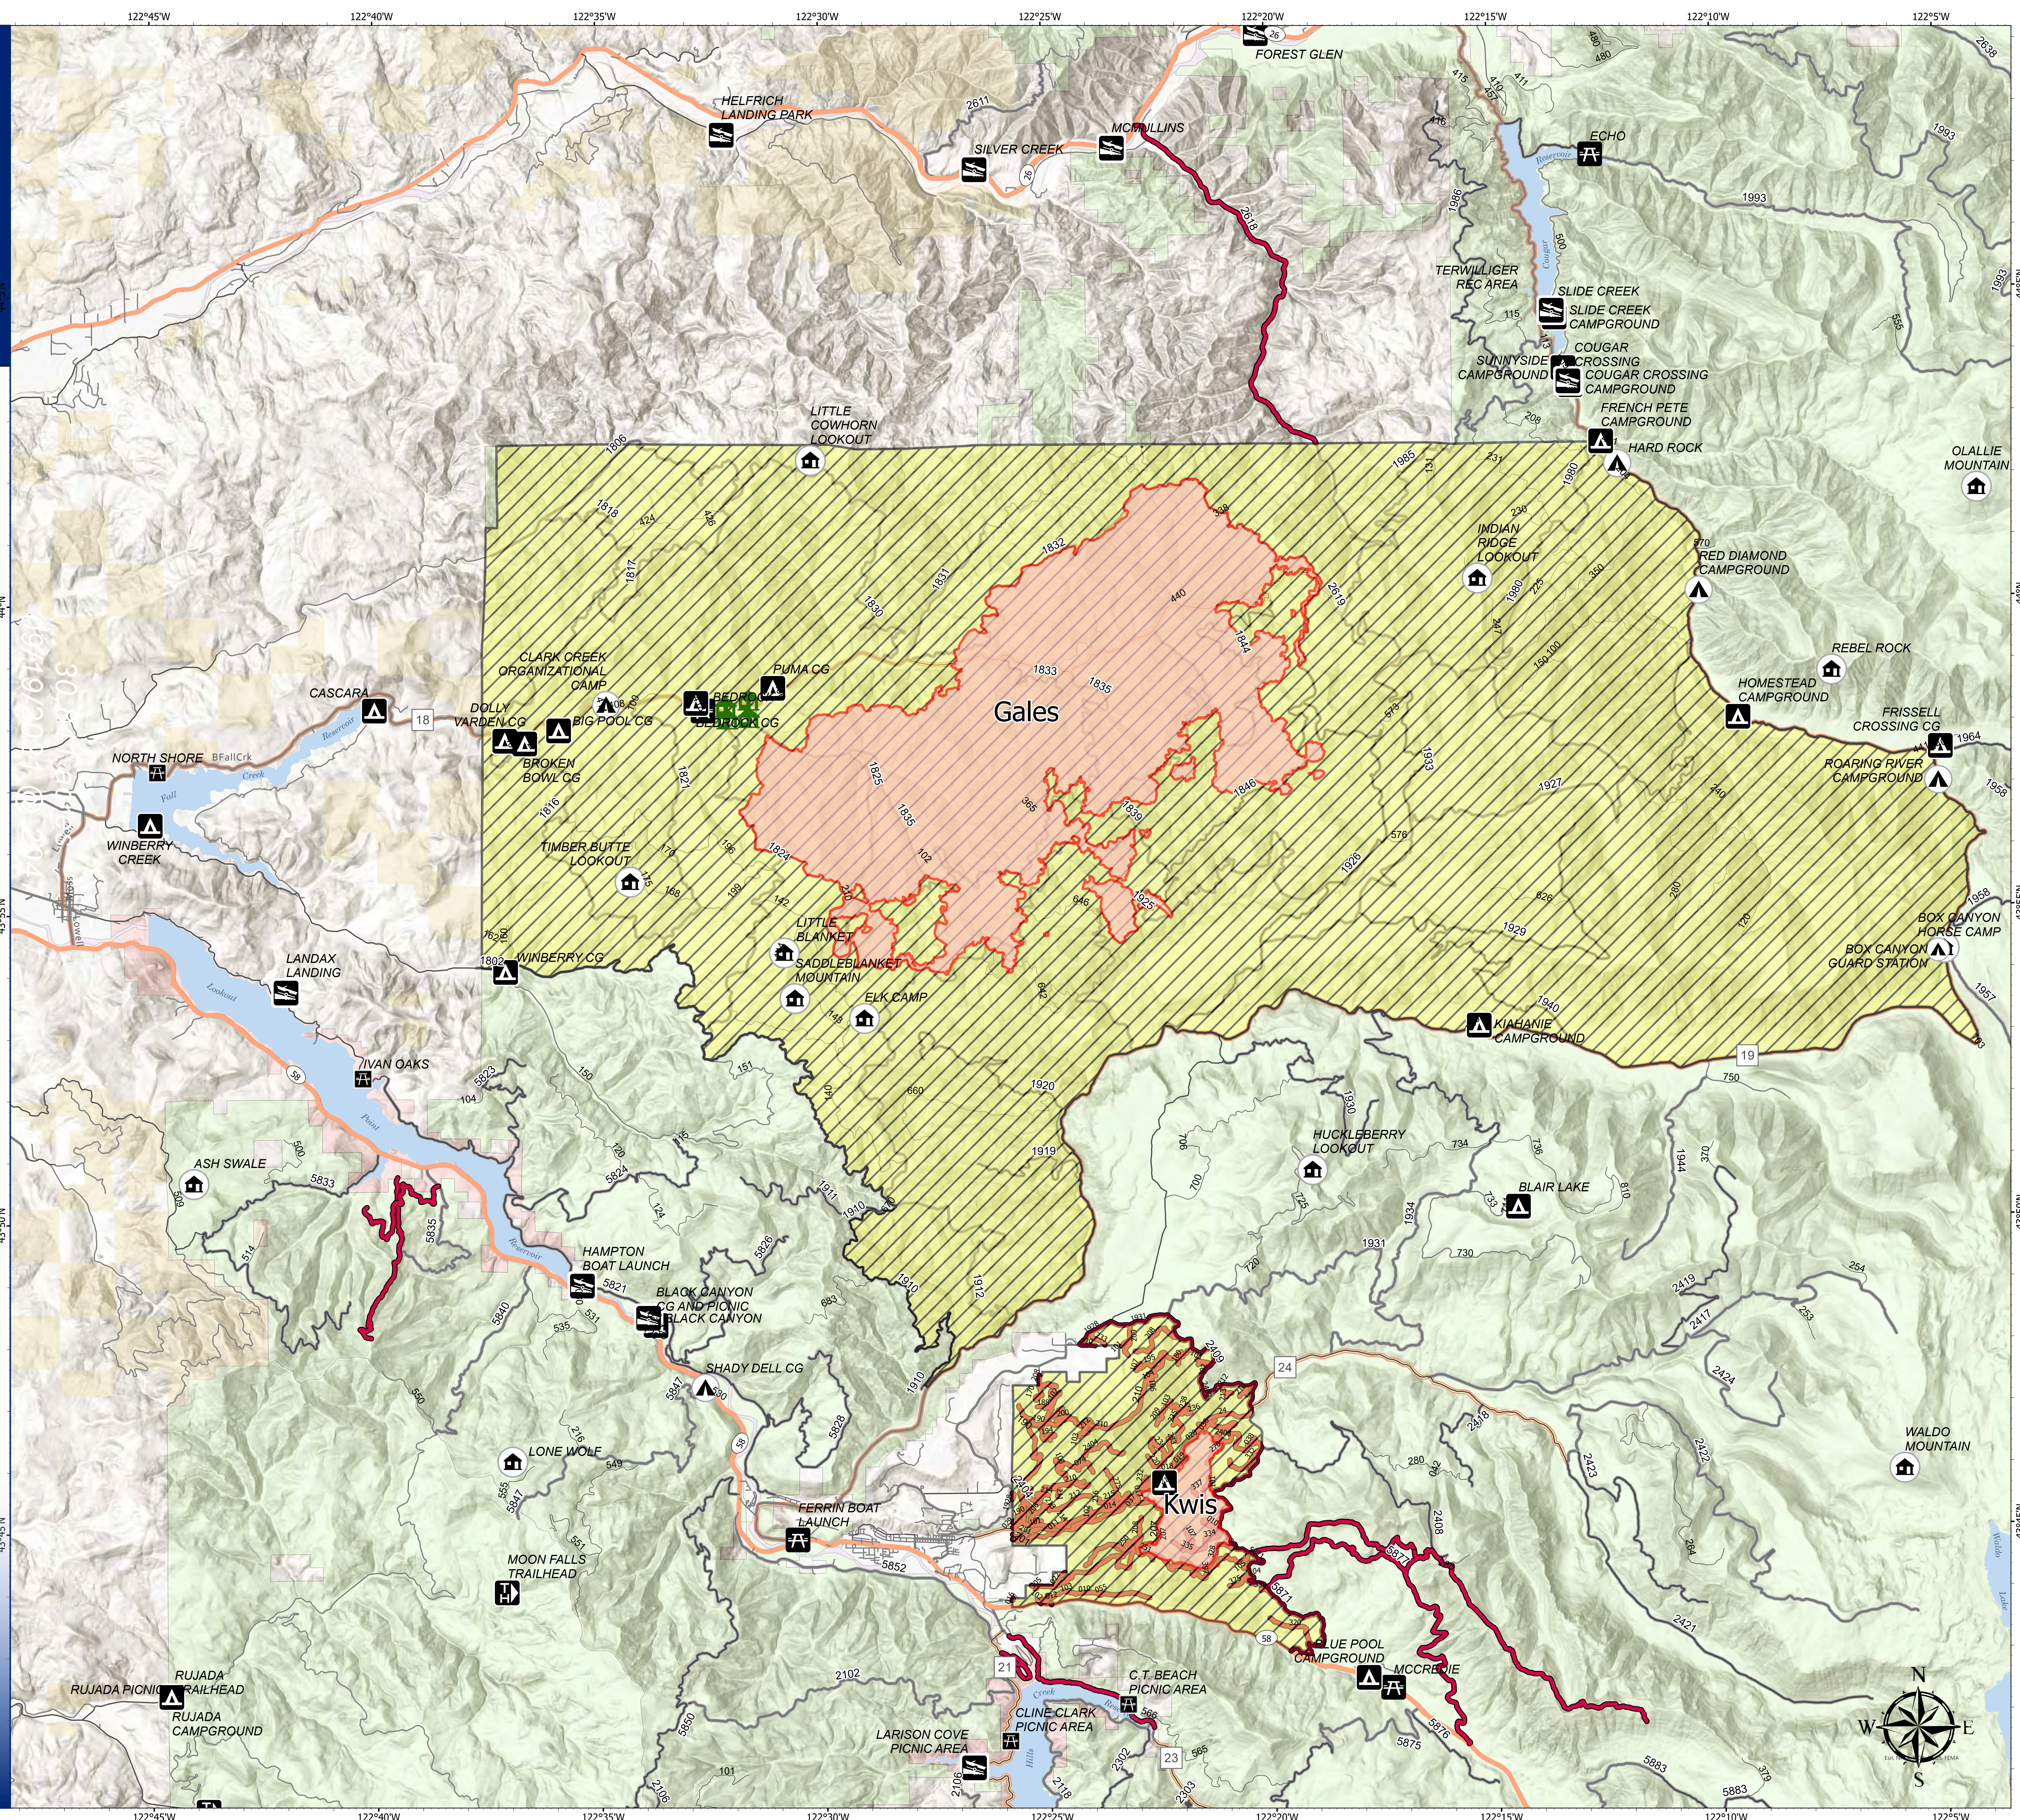

Closure

Middle Fork Complex
OR-WIF-210307

09/23/2021 - 24 hr

- Road Closure
- 🏠 Property
- 🚤 Boating Site
- 🏕️ Campground
- 🏠 Day Use Area
- 🏠 Group Campground
- 🐎 Horse Camp
- 🏠 Lookout/Cabin
- 🏠 Picnic Site
- 🚶 Trailhead
- 🟡 Forest Closure Area
- 🔴 Wildfire Daily Fire Perimeter

Map Created: 9/22/2021 @ 1848
Acres from IR
North American 1983 Datum.