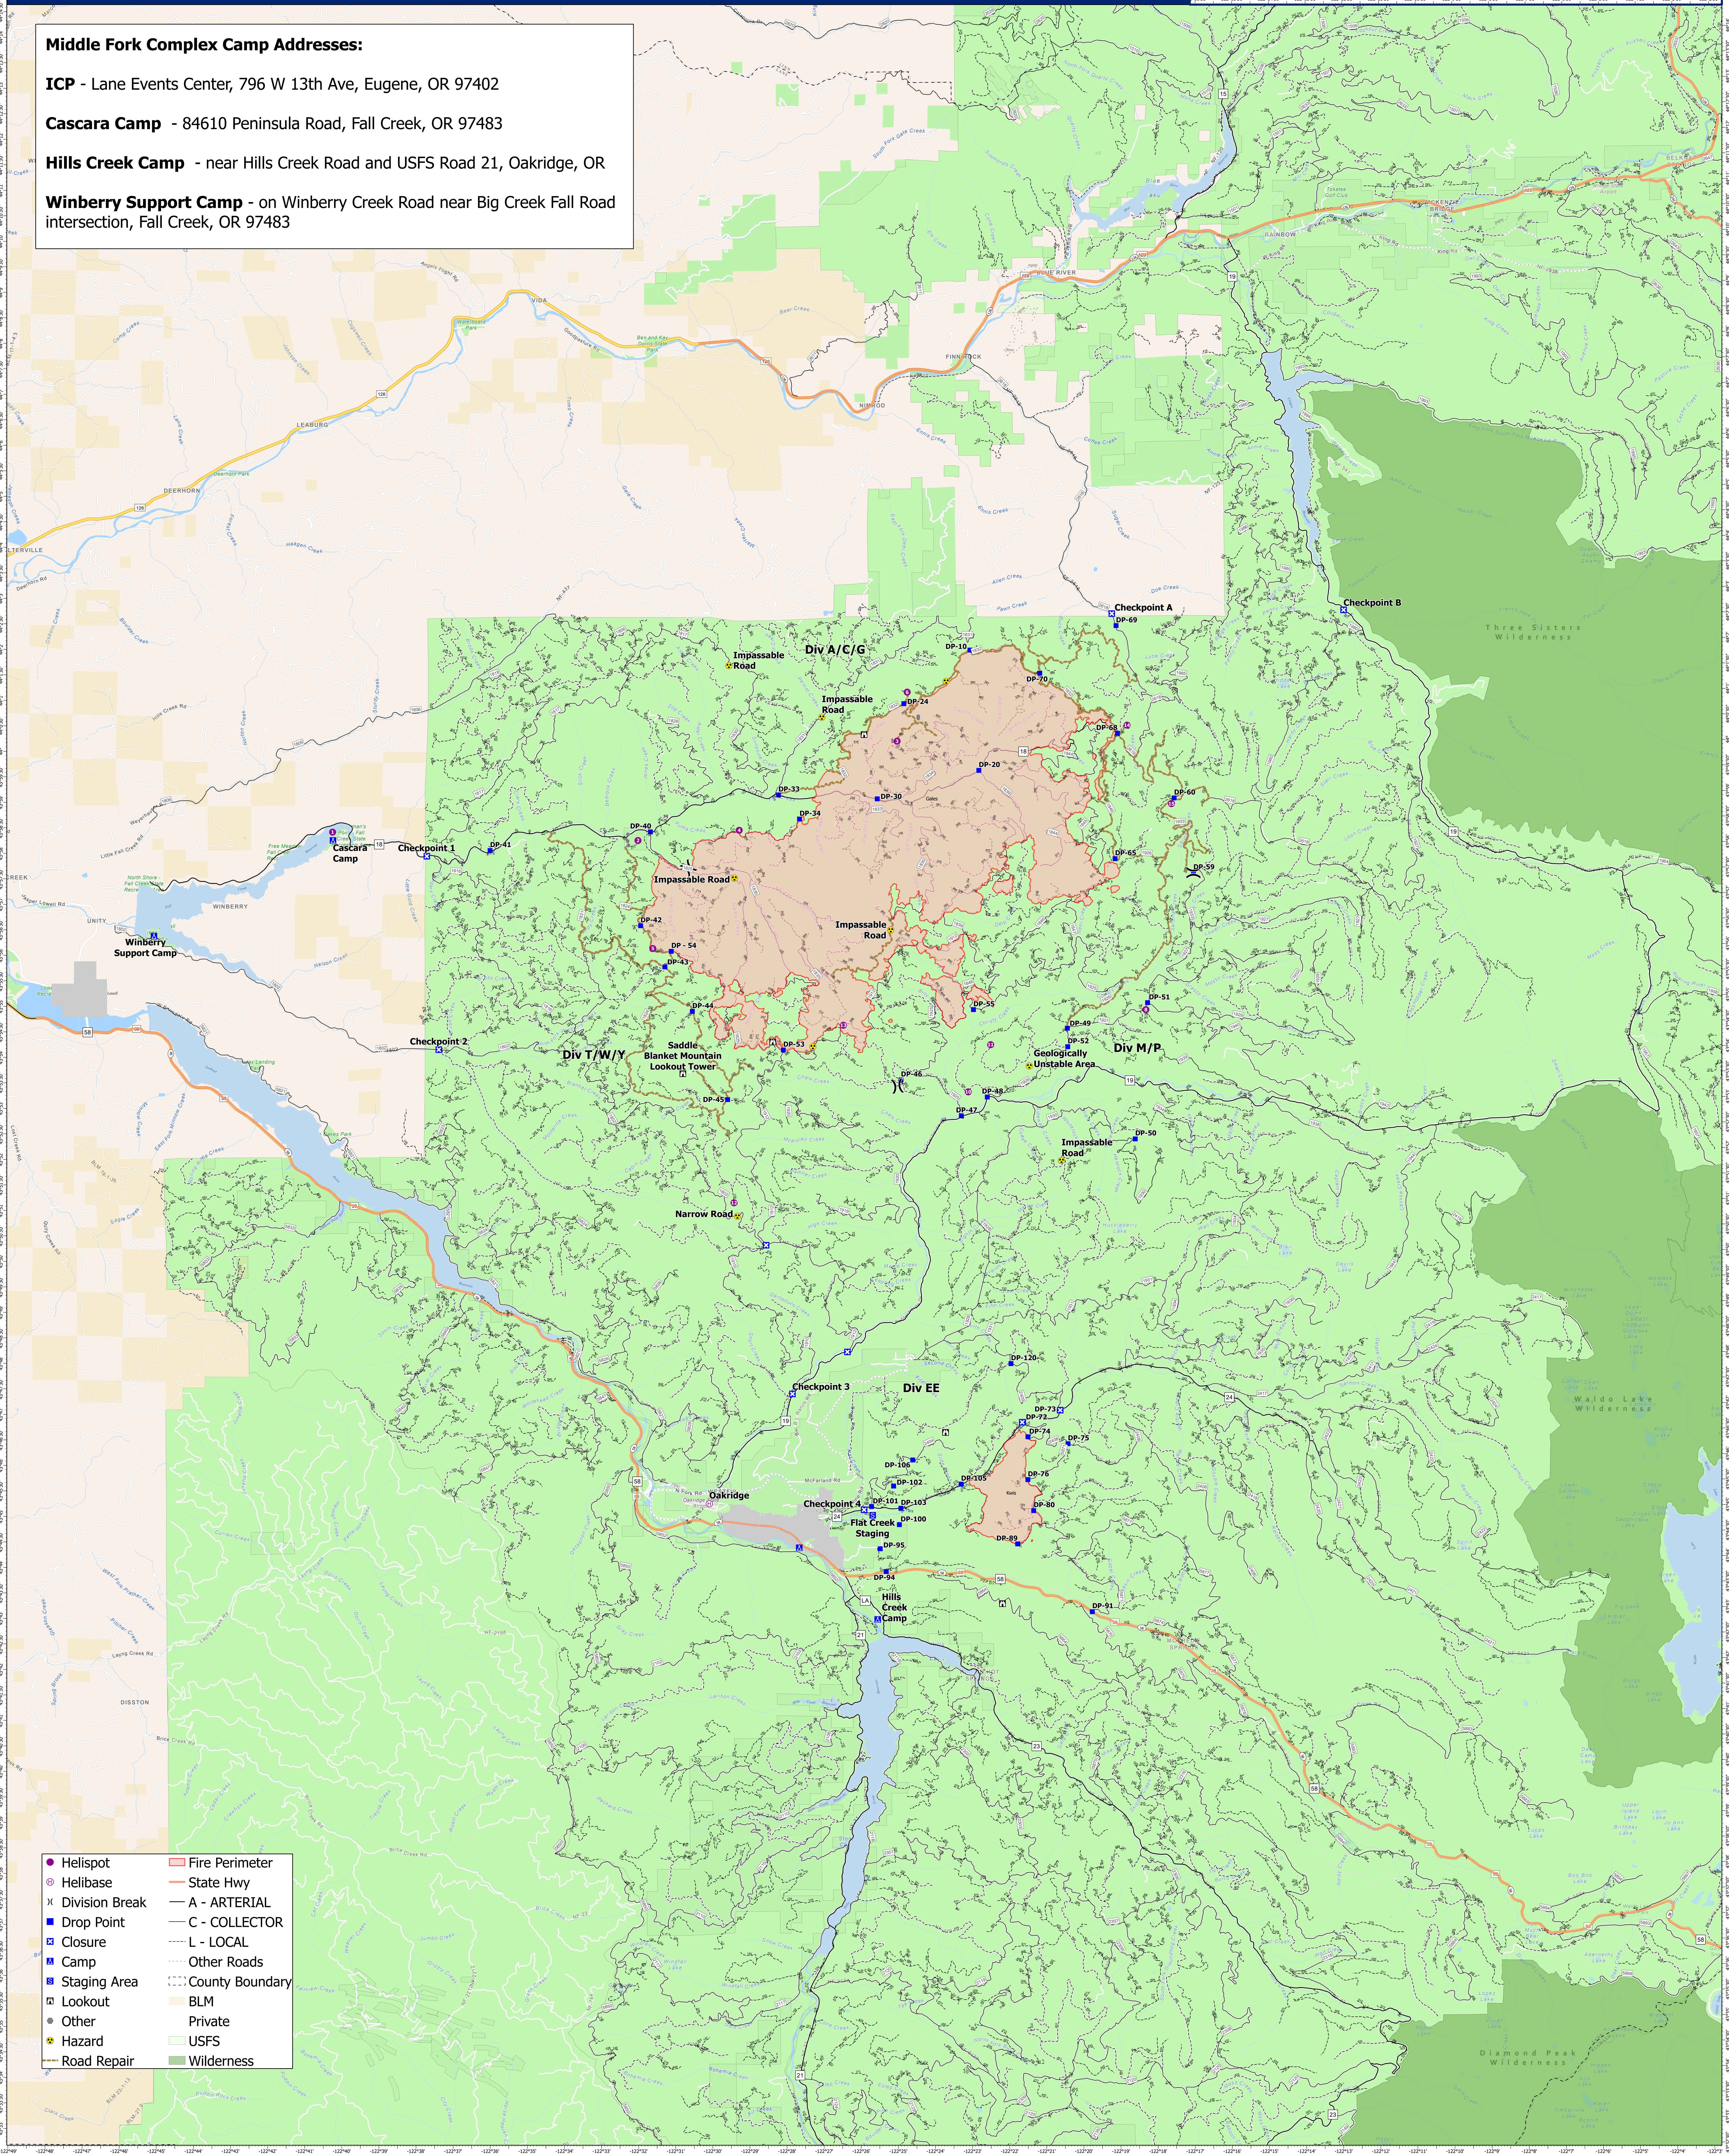

Transportation

09/23/2021 - 24 hr

Middle Fork Complex
OR-WIF-210307

30,841 acres at 09/19/2021 @ 2047

Map Created: 9/22/2021 1852
Acres from IR
North American 1983 Datum, Lat/Long Grid

0 1 2 3 4 Miles

Middle Fork Complex Camp Addresses:

ICP - Lane Events Center, 796 W 13th Ave, Eugene, OR 97402

Cascara Camp - 84610 Peninsula Road, Fall Creek, OR 97483

Hills Creek Camp - near Hills Creek Road and USFS Road 21, Oakridge, OR

Winberry Support Camp - on Winberry Creek Road near Big Creek Fall Road intersection, Fall Creek, OR 97483

- | | |
|------------------|-------------------|
| ● Helispot | ▭ Fire Perimeter |
| ○ Helibase | — State Hwy |
| ✕ Division Break | — A - ARTERIAL |
| ■ Drop Point | — C - COLLECTOR |
| ⊠ Closure | — L - LOCAL |
| ■ Camp | — Other Roads |
| ■ Staging Area | — County Boundary |
| □ Lookout | ■ BLM |
| ● Other | ■ Private |
| ★ Hazard | ■ USFS |
| — Road Repair | ■ Wilderness |