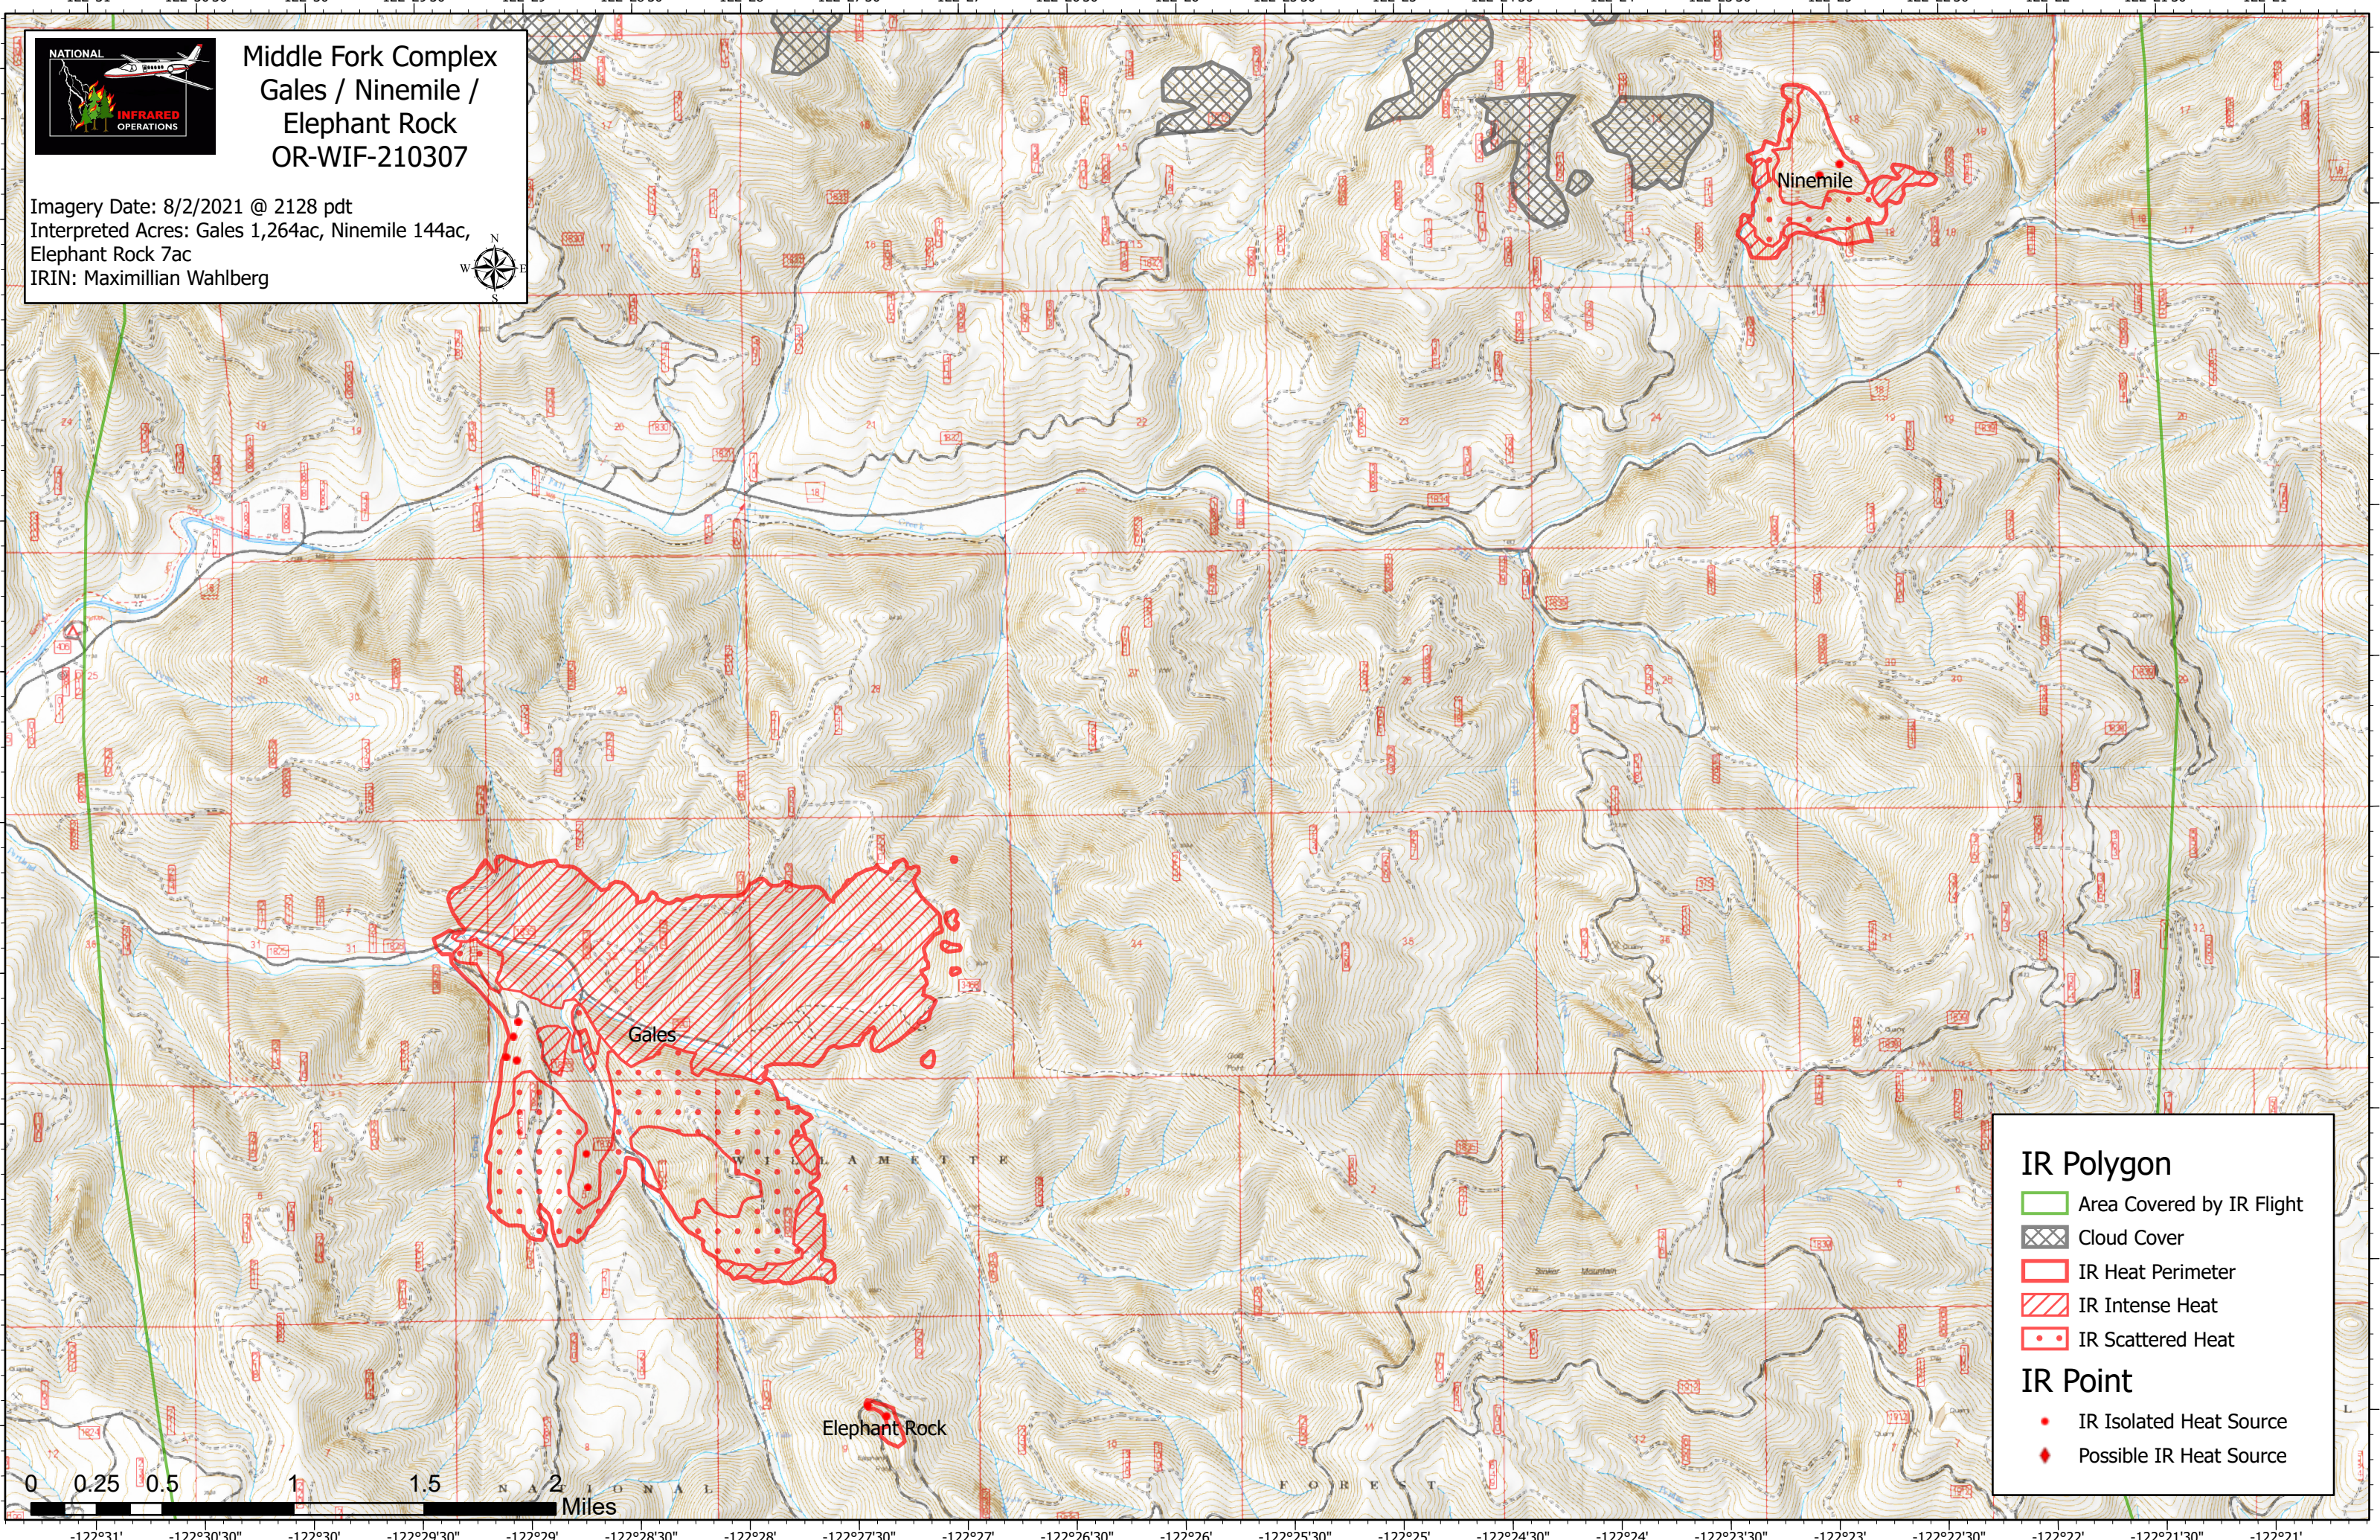

# Middle Fork Complex Gales / Ninemile / Elephant Rock OR-WIF-210307

Imagery Date: 8/2/2021 @ 2128 pdt  
Interpreted Acres: Gales 1,264ac, Ninemile 144ac,  
Elephant Rock 7ac  
IRIN: Maximillian Wahlberg

### IR Polygon

- Area Covered by IR Flight
- Cloud Cover
- IR Heat Perimeter
- IR Intense Heat
- IR Scattered Heat

### IR Point

- IR Isolated Heat Source
- Possible IR Heat Source