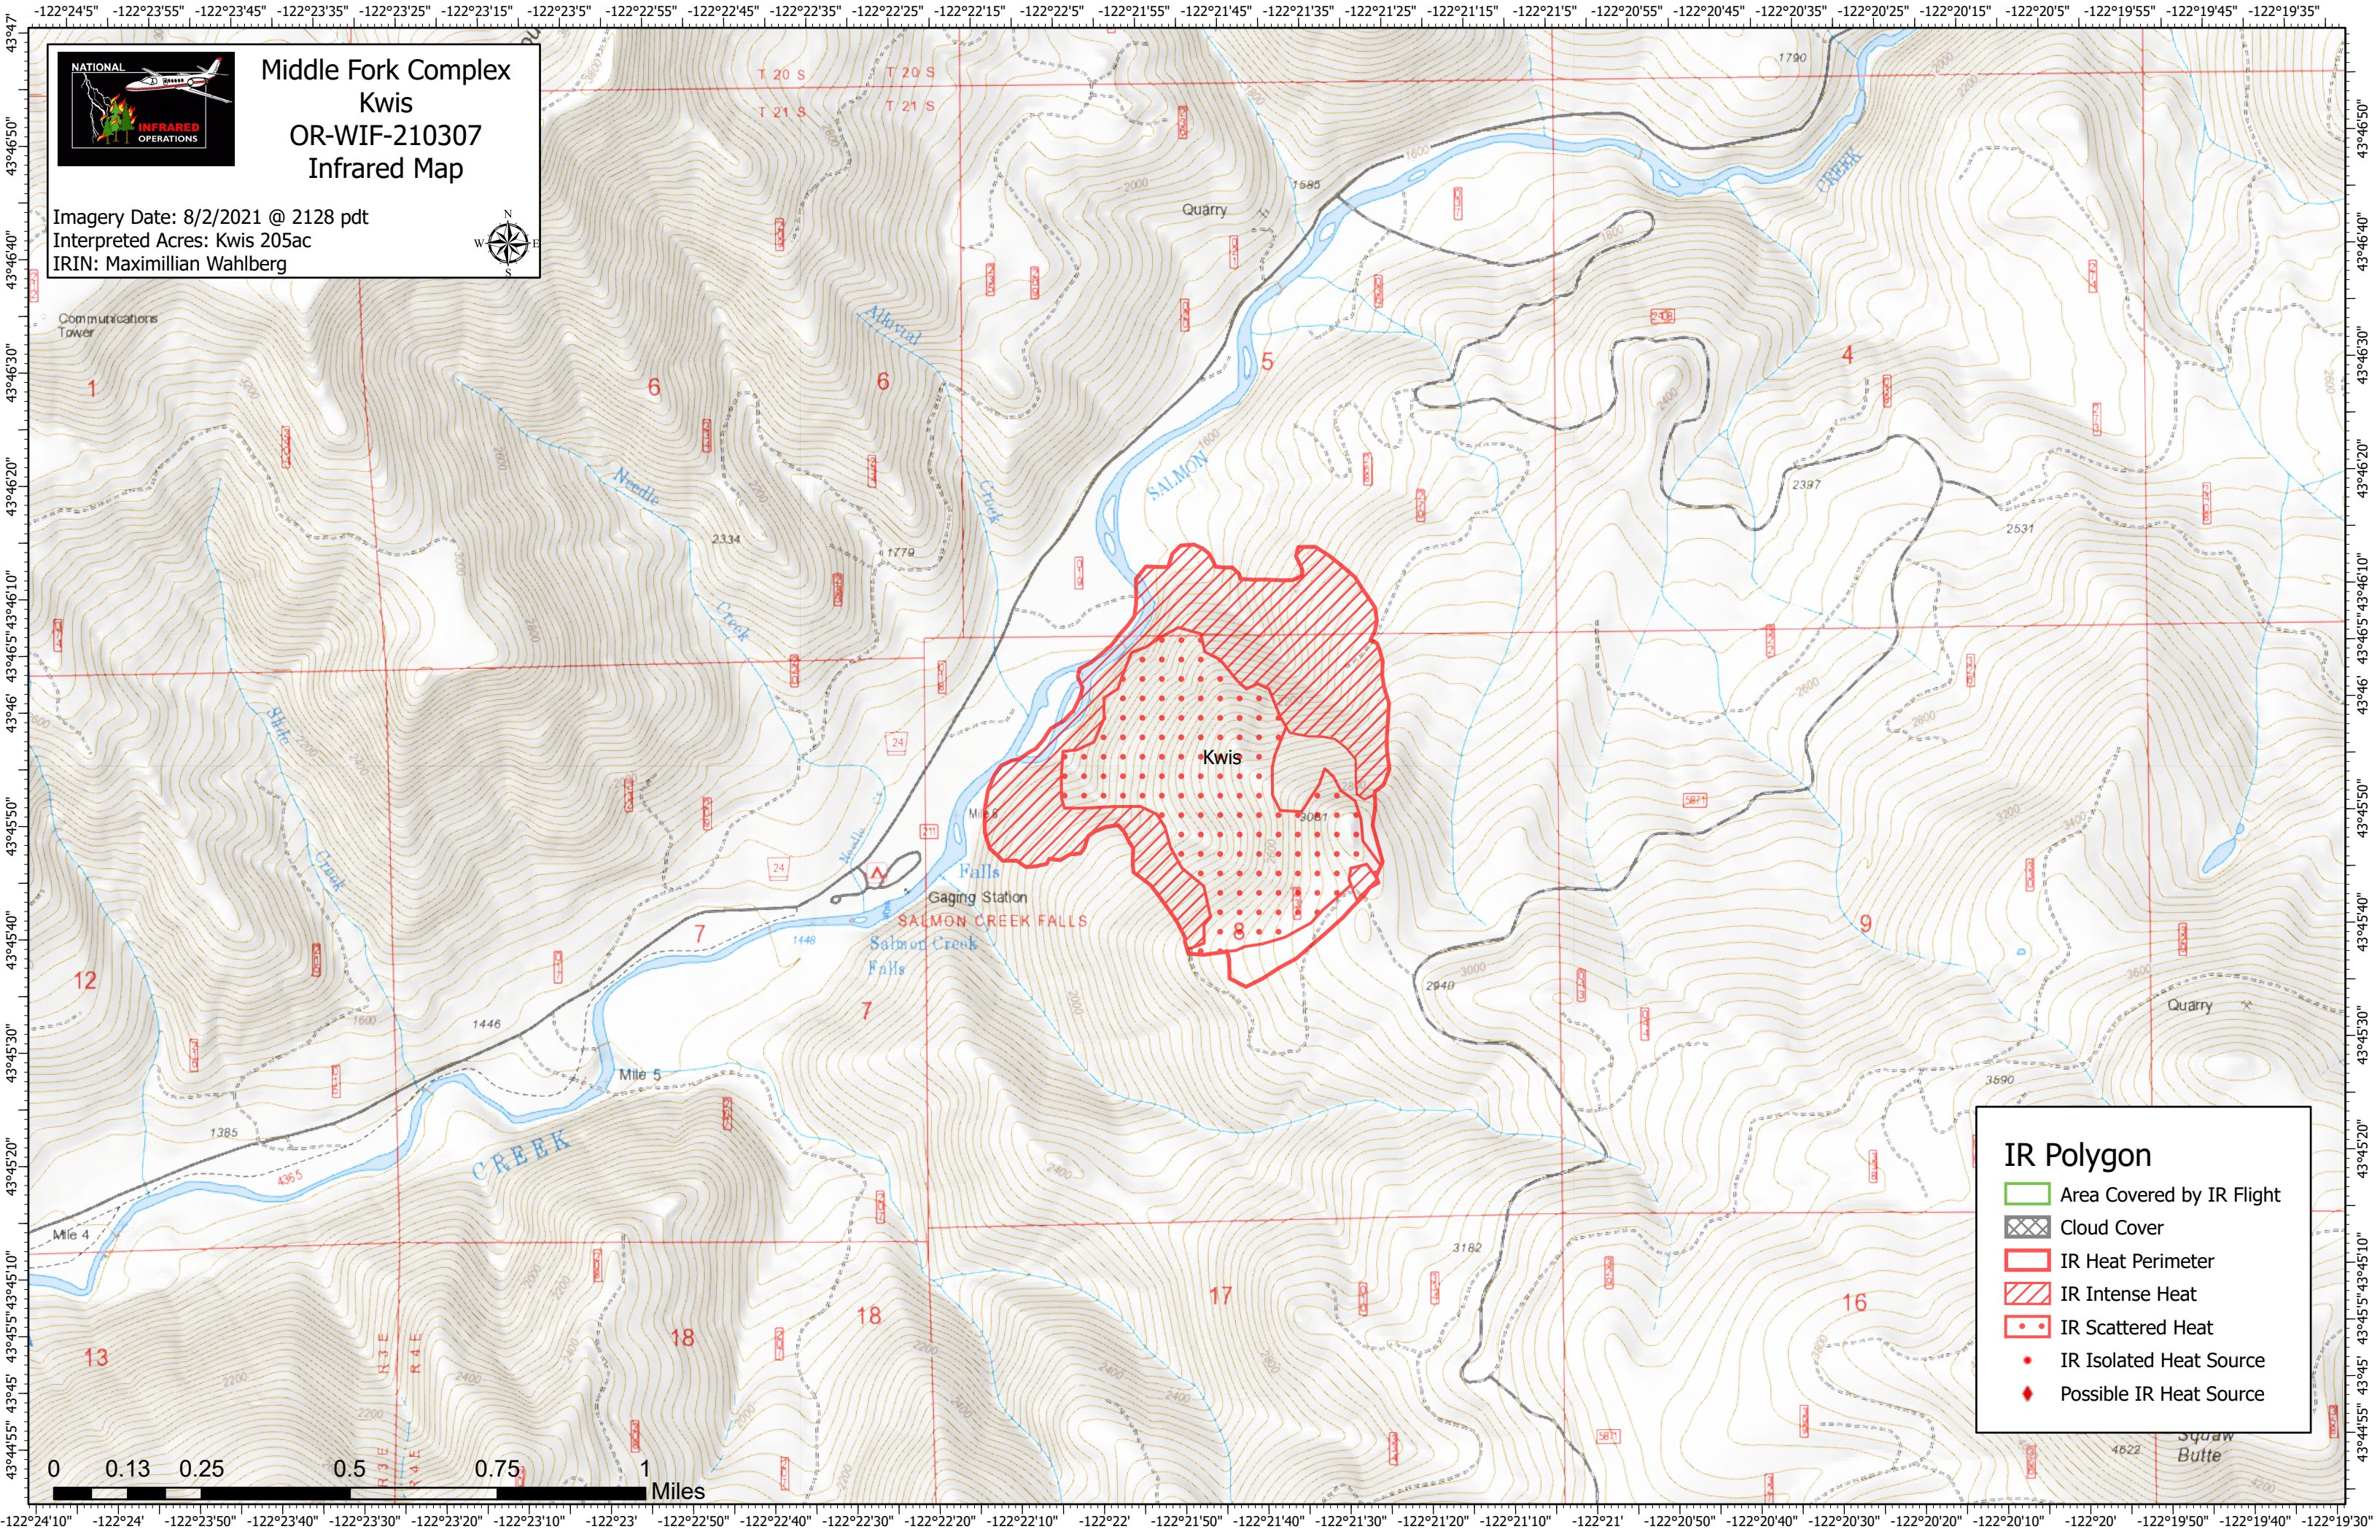

Middle Fork Complex
Kwis
OR-WIF-210307
Infrared Map

Imagery Date: 8/2/2021 @ 2128 pdt
 Interpreted Acres: Kwis 205ac
 IRIN: Maximillian Wahlberg

Communications Tower

IR Polygon

- Area Covered by IR Flight
- Cloud Cover
- IR Heat Perimeter
- IR Intense Heat
- IR Scattered Heat
- IR Isolated Heat Source
- Possible IR Heat Source