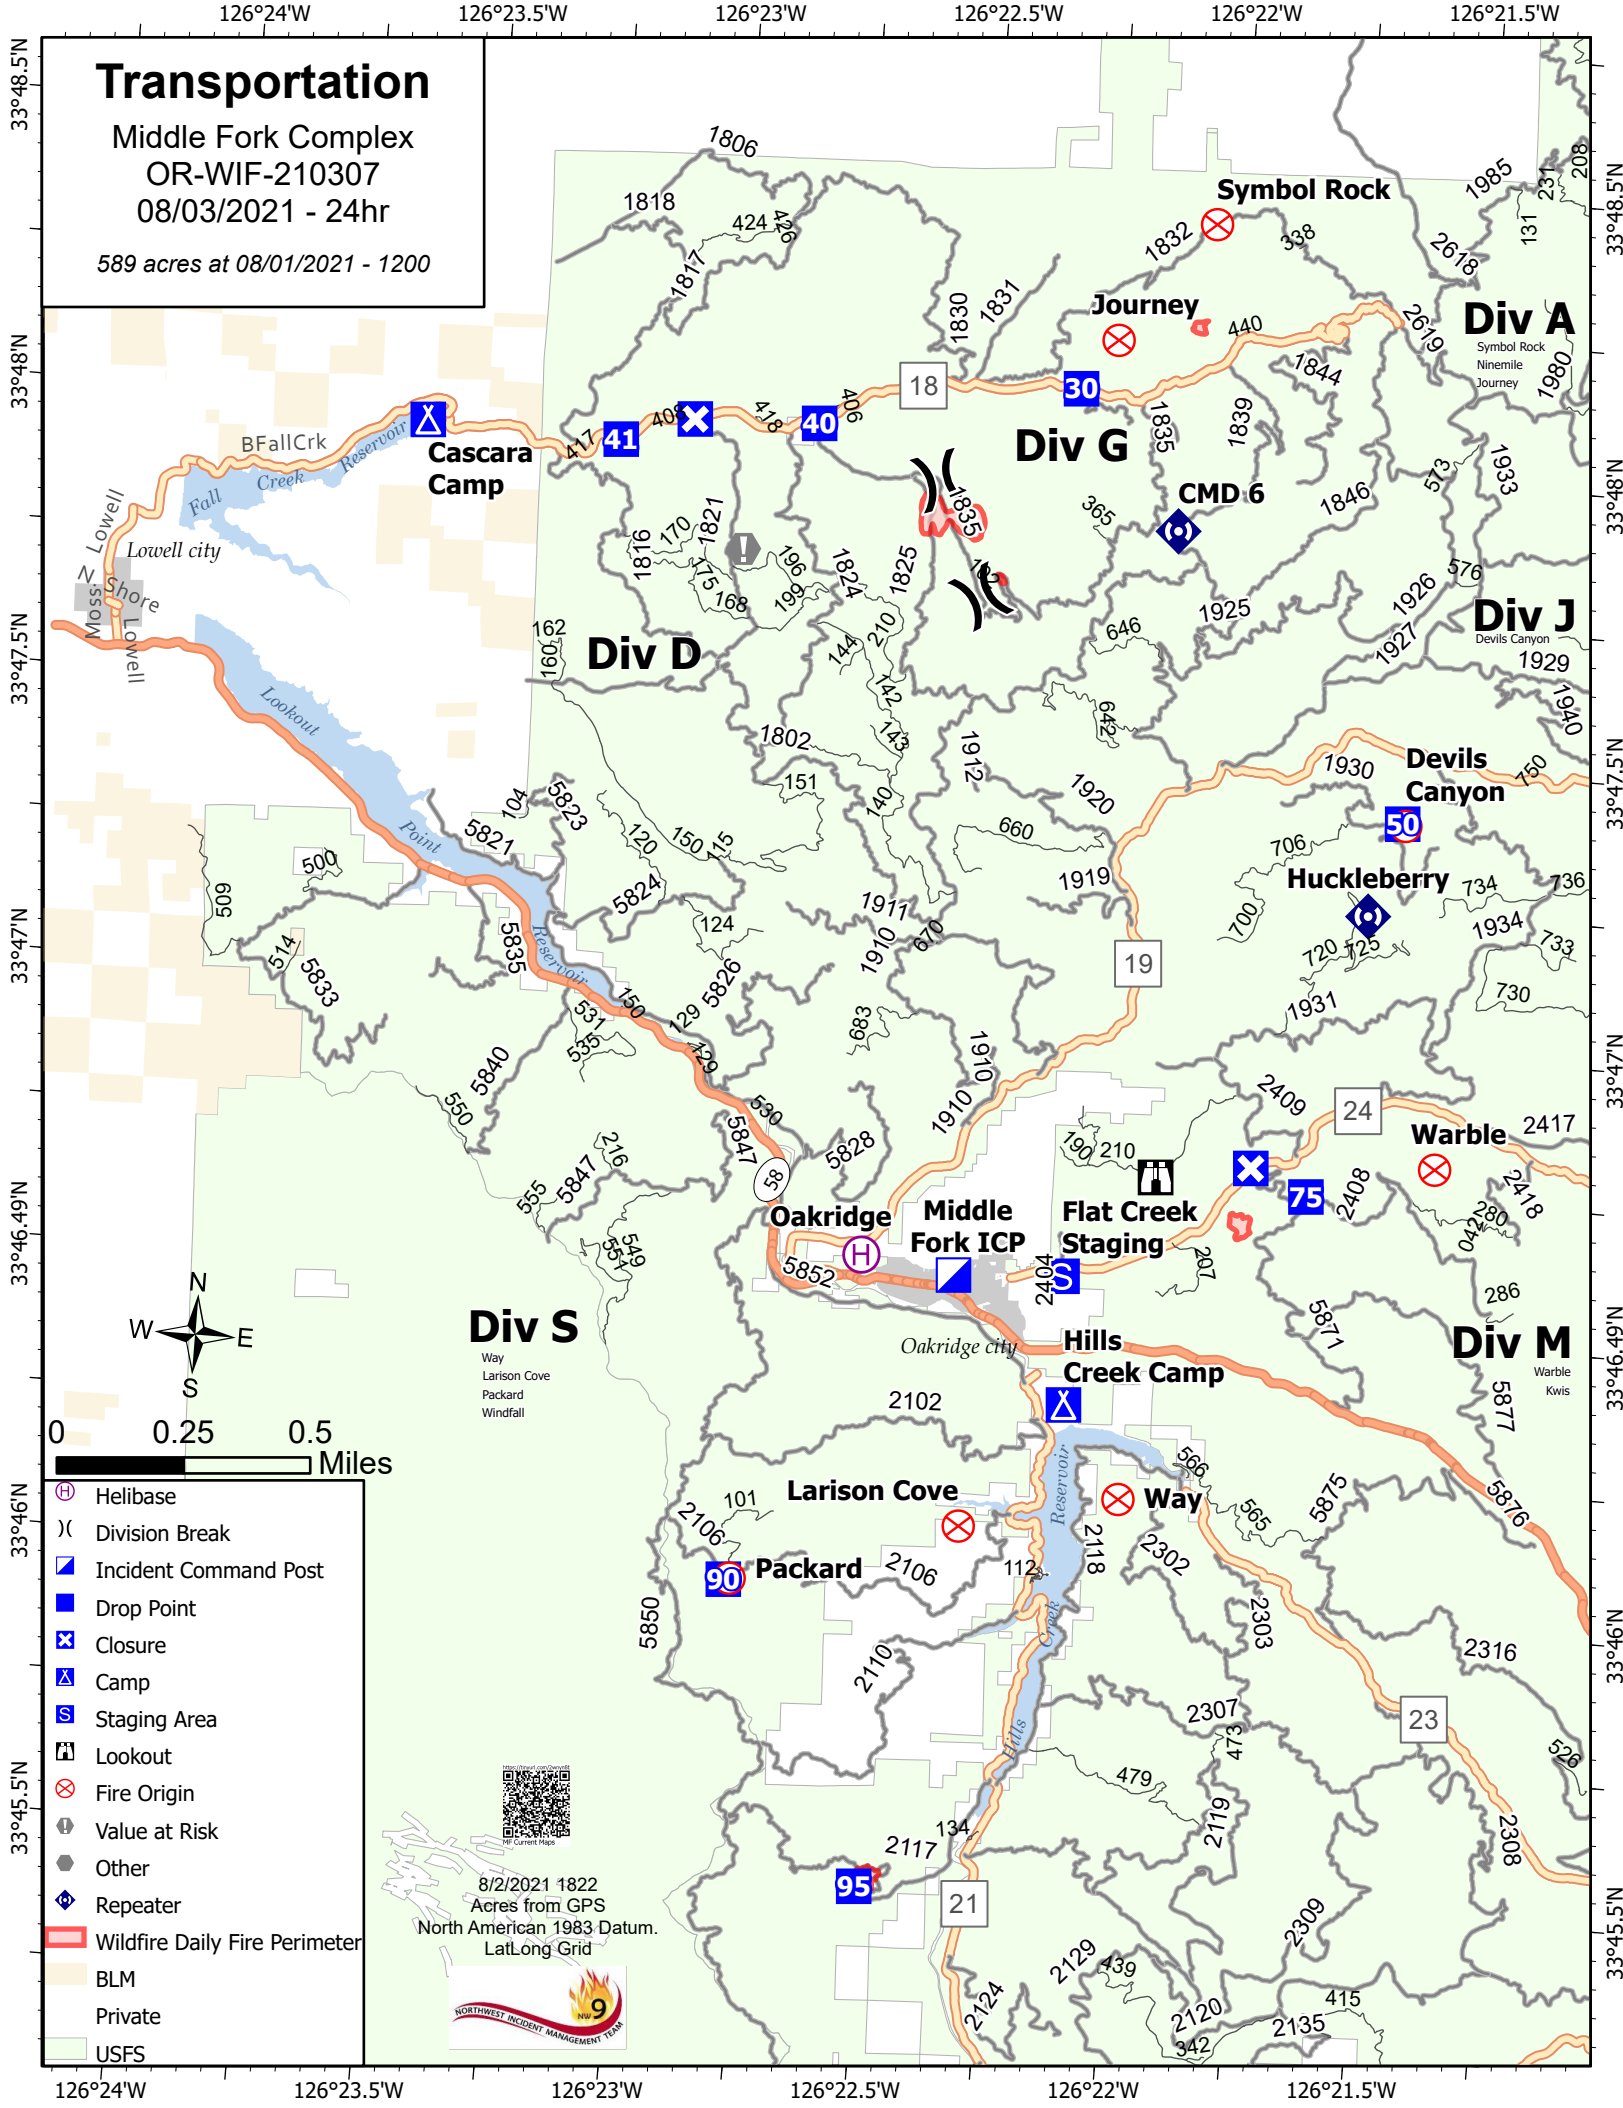

# Transportation

Middle Fork Complex

OR-WIF-210307

08/03/2021 - 24hr

589 acres at 08/01/2021 - 1200

- ⊕ Helibase
- ) Division Break
- ▣ Incident Command Post
- ▣ Drop Point
- ⊗ Closure
- ⚓ Camp
- Ⓢ Staging Area
- 🏠 Lookout
- ⊗ Fire Origin
- ⚠ Value at Risk
- Other
- 📡 Repeater
- 🔴 Wildfire Daily Fire Perimeter
- 🟡 BLM
- 🟢 Private
- 🟢 USFS

8/2/2021 1822  
Acres from GPS  
North American 1983 Datum.  
LatLong Grid