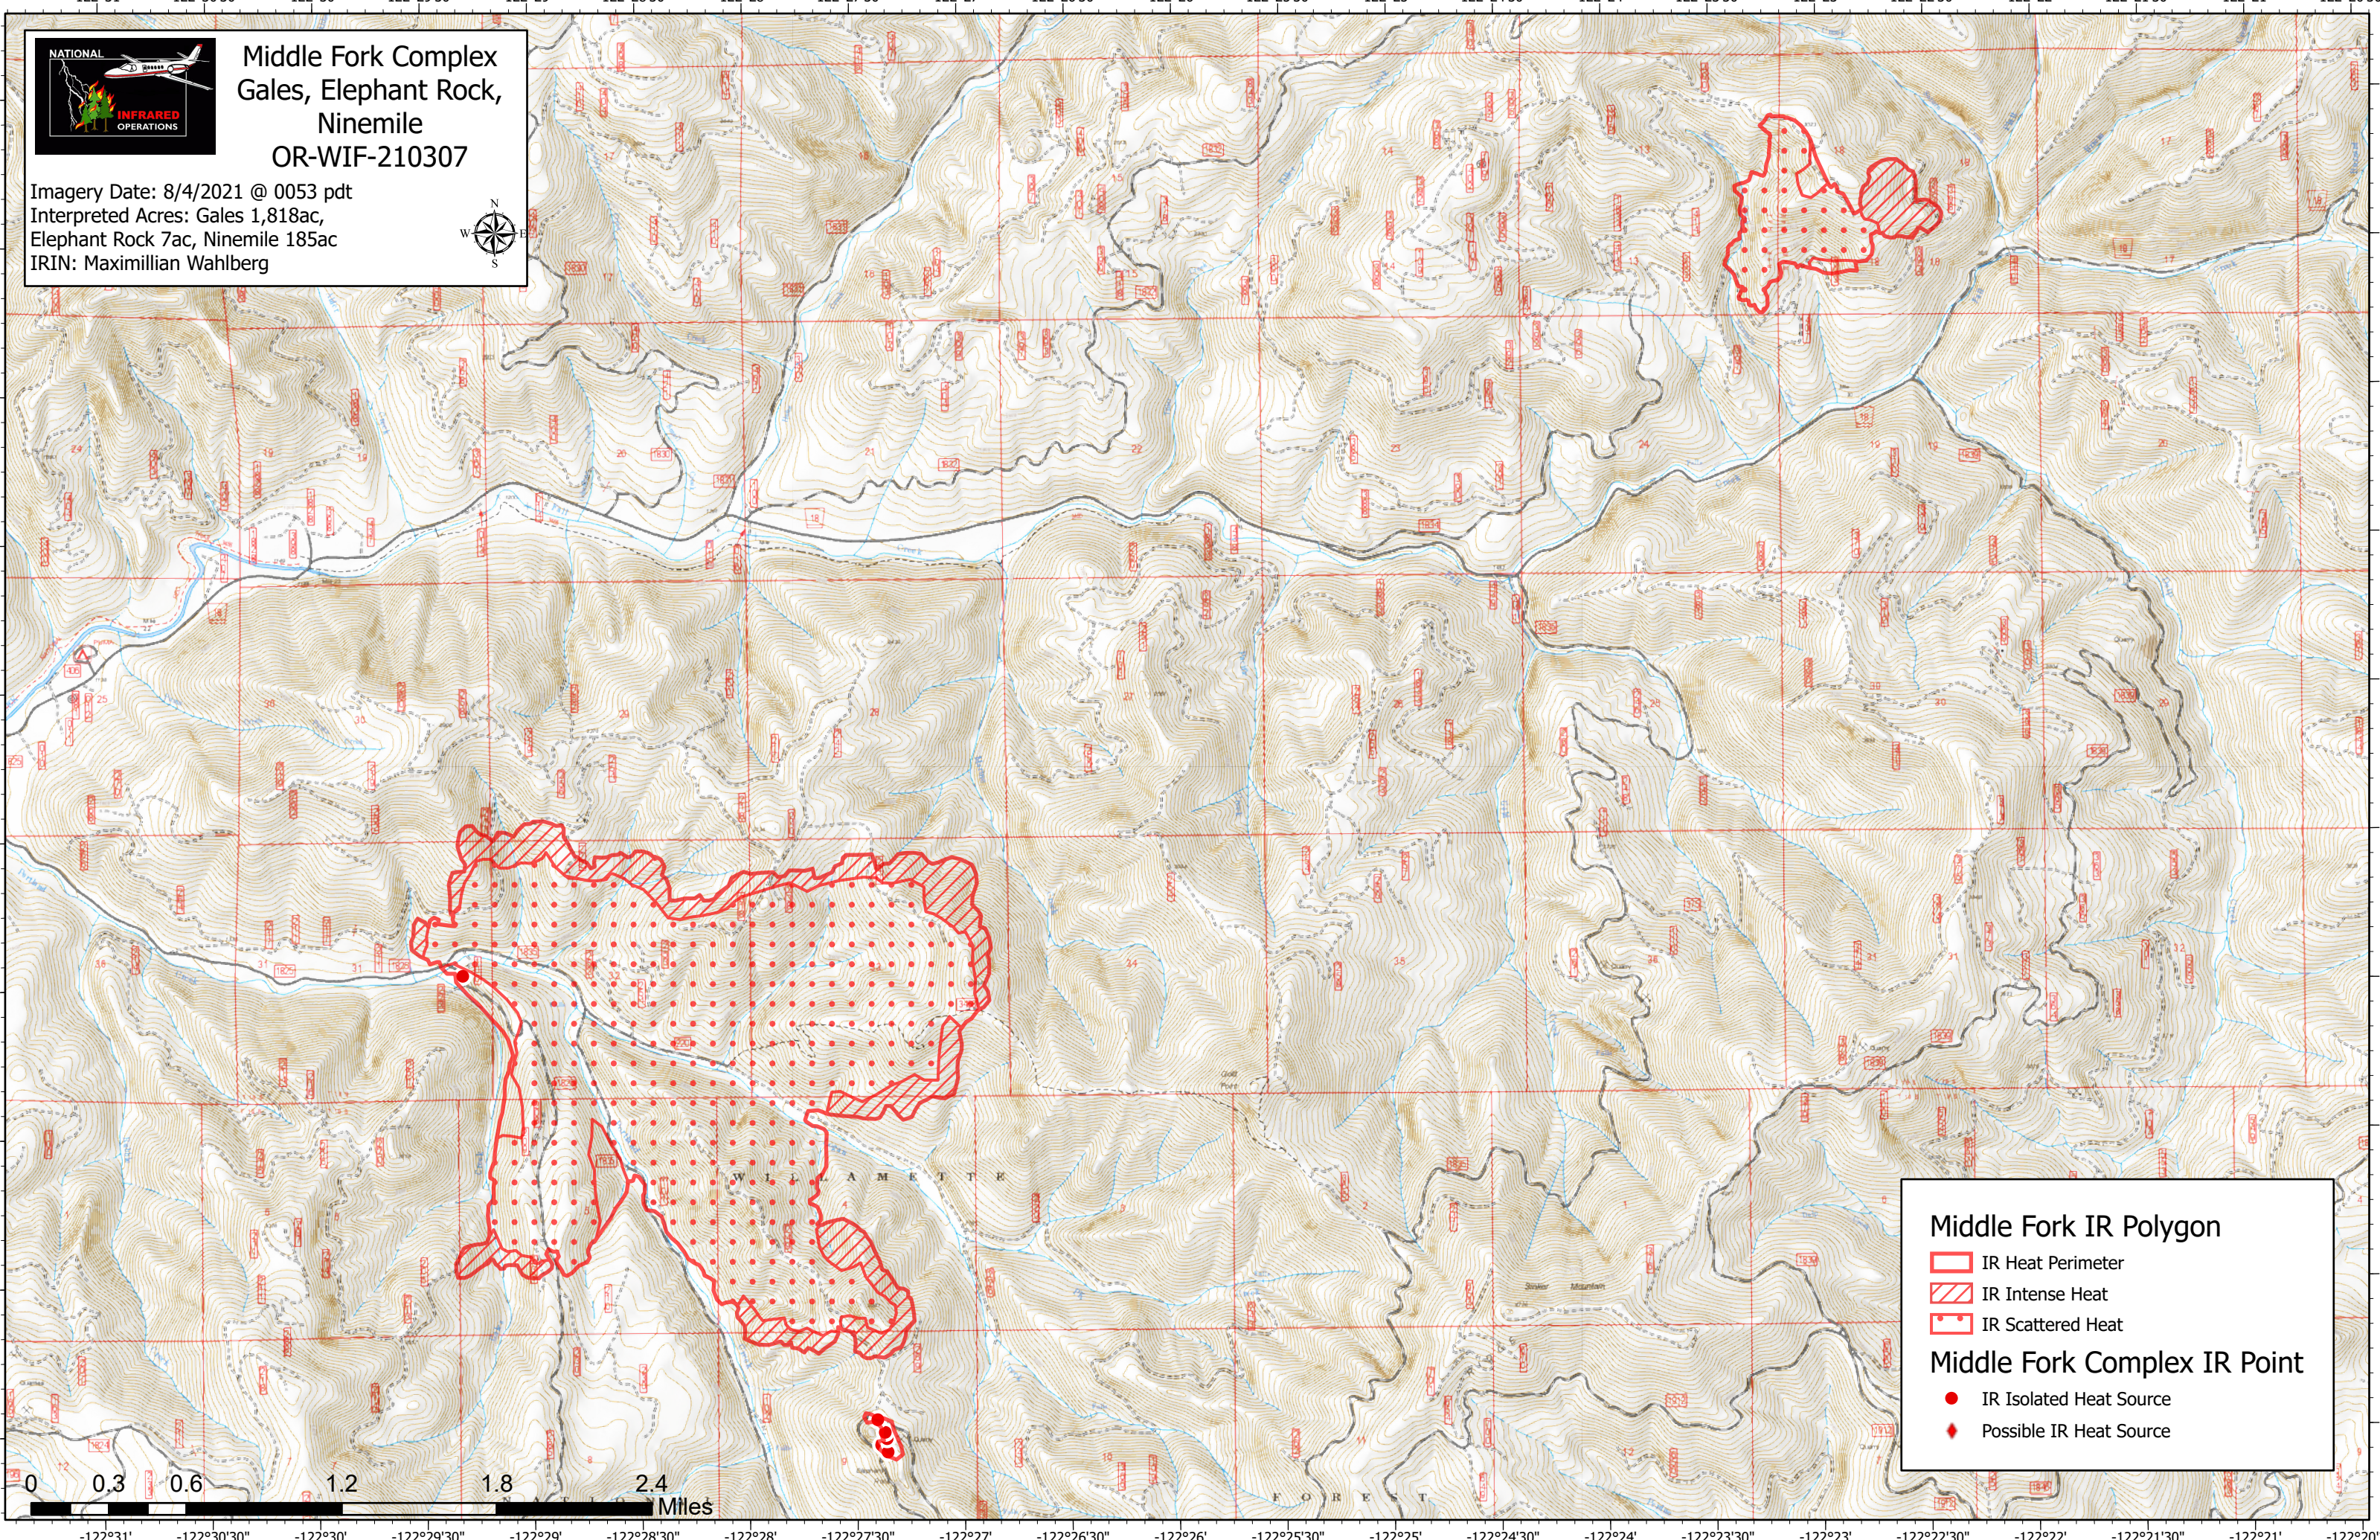

# Middle Fork Complex Gales, Elephant Rock, Ninemile OR-WIF-210307

Imagery Date: 8/4/2021 @ 0053 pdt  
Interpreted Acres: Gales 1,818ac,  
Elephant Rock 7ac, Ninemile 185ac  
IRIN: Maximillian Wahlberg

### Middle Fork IR Polygon

- IR Heat Perimeter
- IR Intense Heat
- IR Scattered Heat

### Middle Fork Complex IR Point

- IR Isolated Heat Source
- Possible IR Heat Source