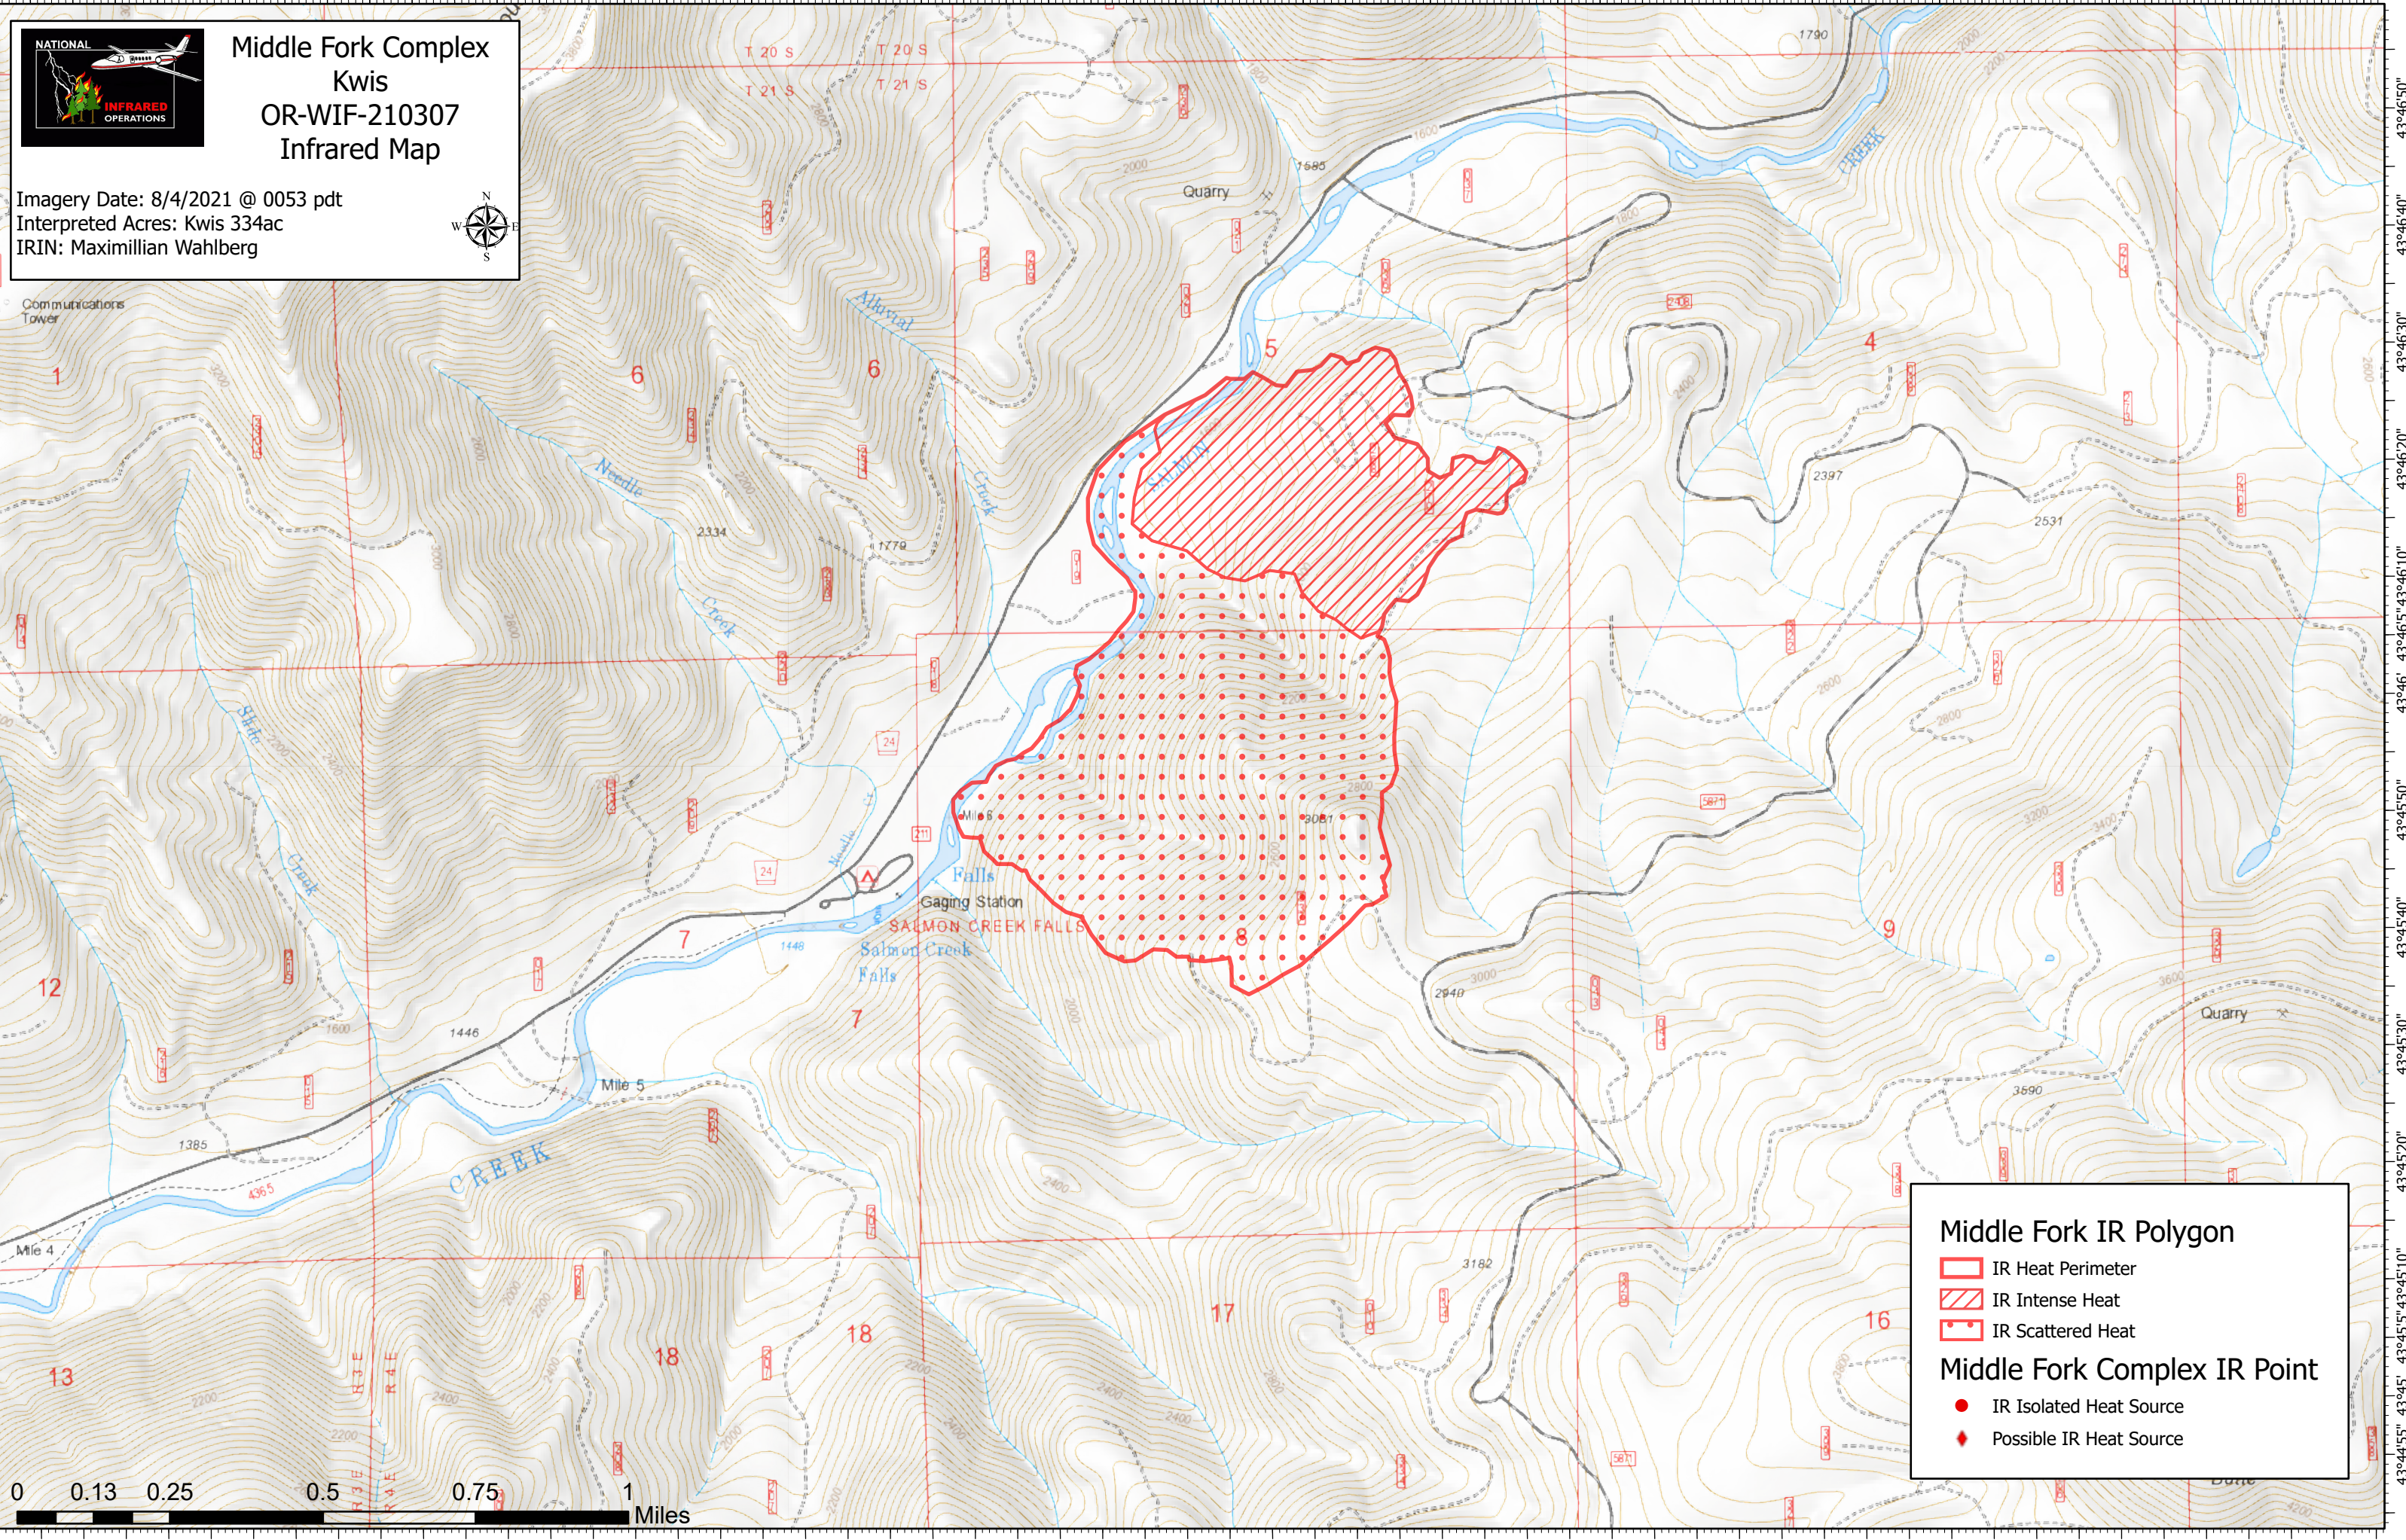

Middle Fork Complex
Kwis
OR-WIF-210307
Infrared Map

Imagery Date: 8/4/2021 @ 0053 pdt
 Interpreted Acres: Kwis 334ac
 IRIN: Maximillian Wahlberg

Communications Tower

Middle Fork IR Polygon

- IR Heat Perimeter
- IR Intense Heat
- IR Scattered Heat

Middle Fork Complex IR Point

- IR Isolated Heat Source
- Possible IR Heat Source