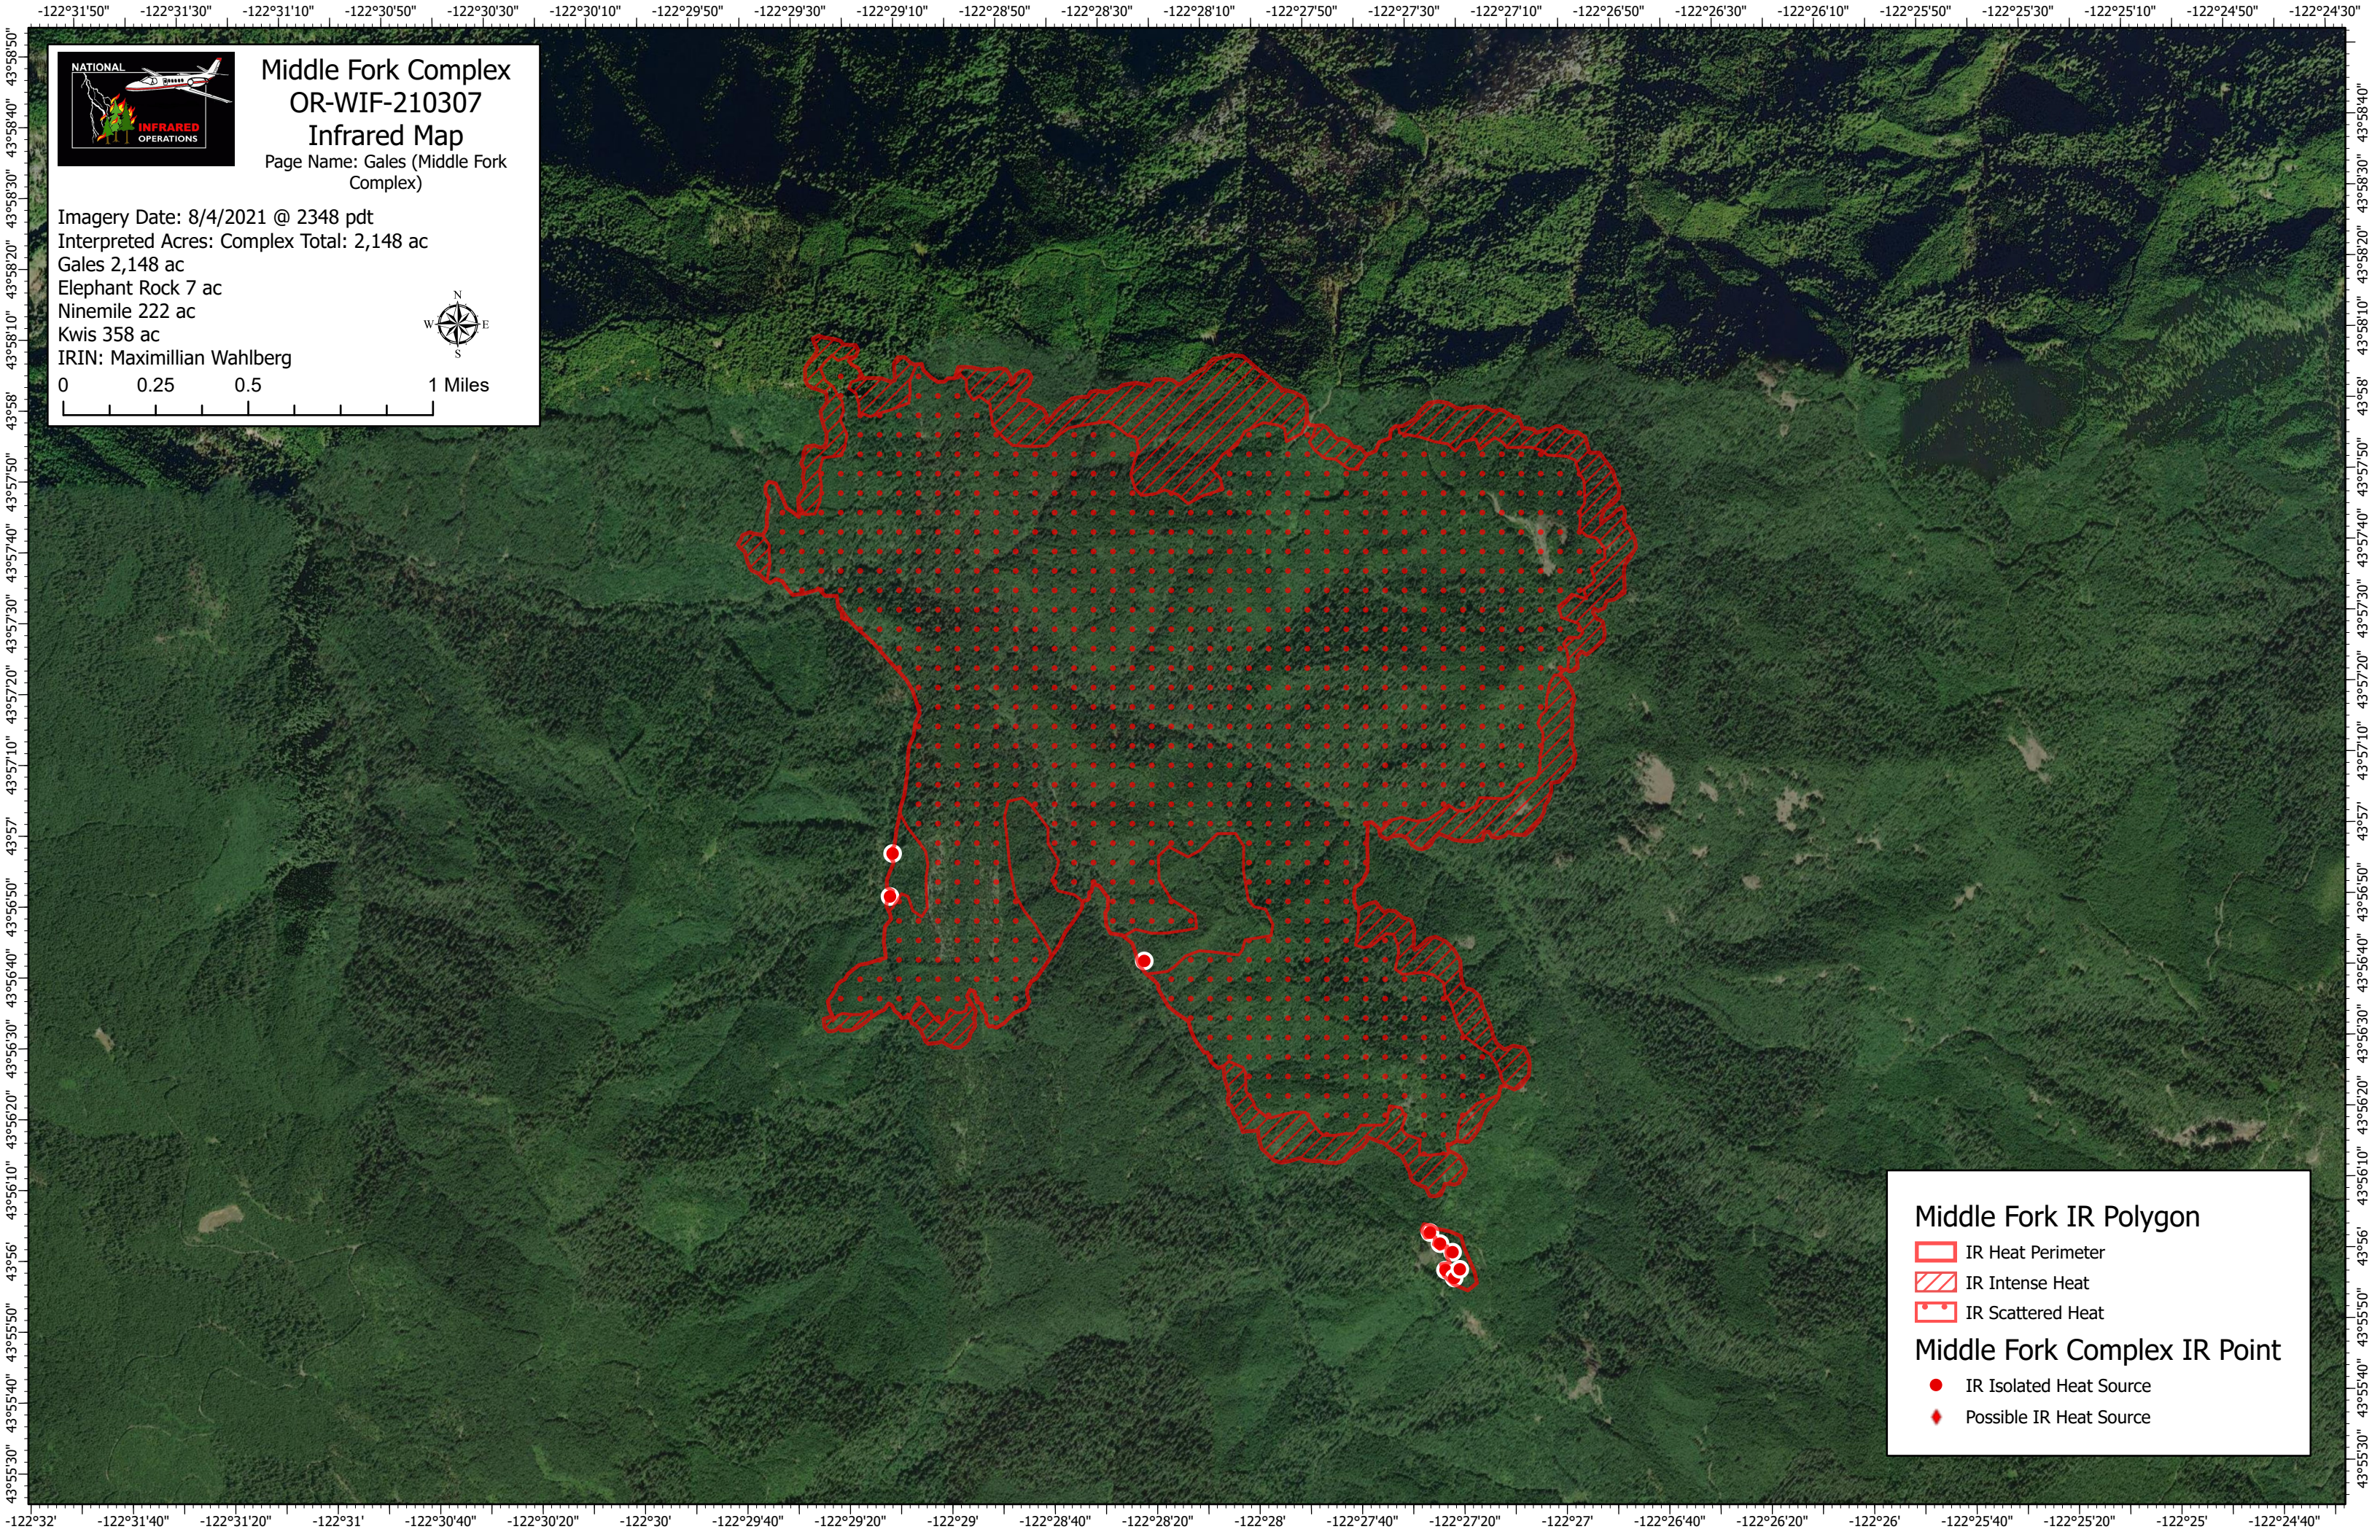

Middle Fork Complex OR-WIF-210307 Infrared Map

Page Name: Gales (Middle Fork
Complex)

Imagery Date: 8/4/2021 @ 2348 pdt
Interpreted Acres: Complex Total: 2,148 ac
Gales 2,148 ac
Elephant Rock 7 ac
Ninemile 222 ac
Kwis 358 ac
IRIN: Maximillian Wahlberg

Middle Fork IR Polygon

- IR Heat Perimeter
- IR Intense Heat
- IR Scattered Heat

Middle Fork Complex IR Point

- IR Isolated Heat Source
- Possible IR Heat Source