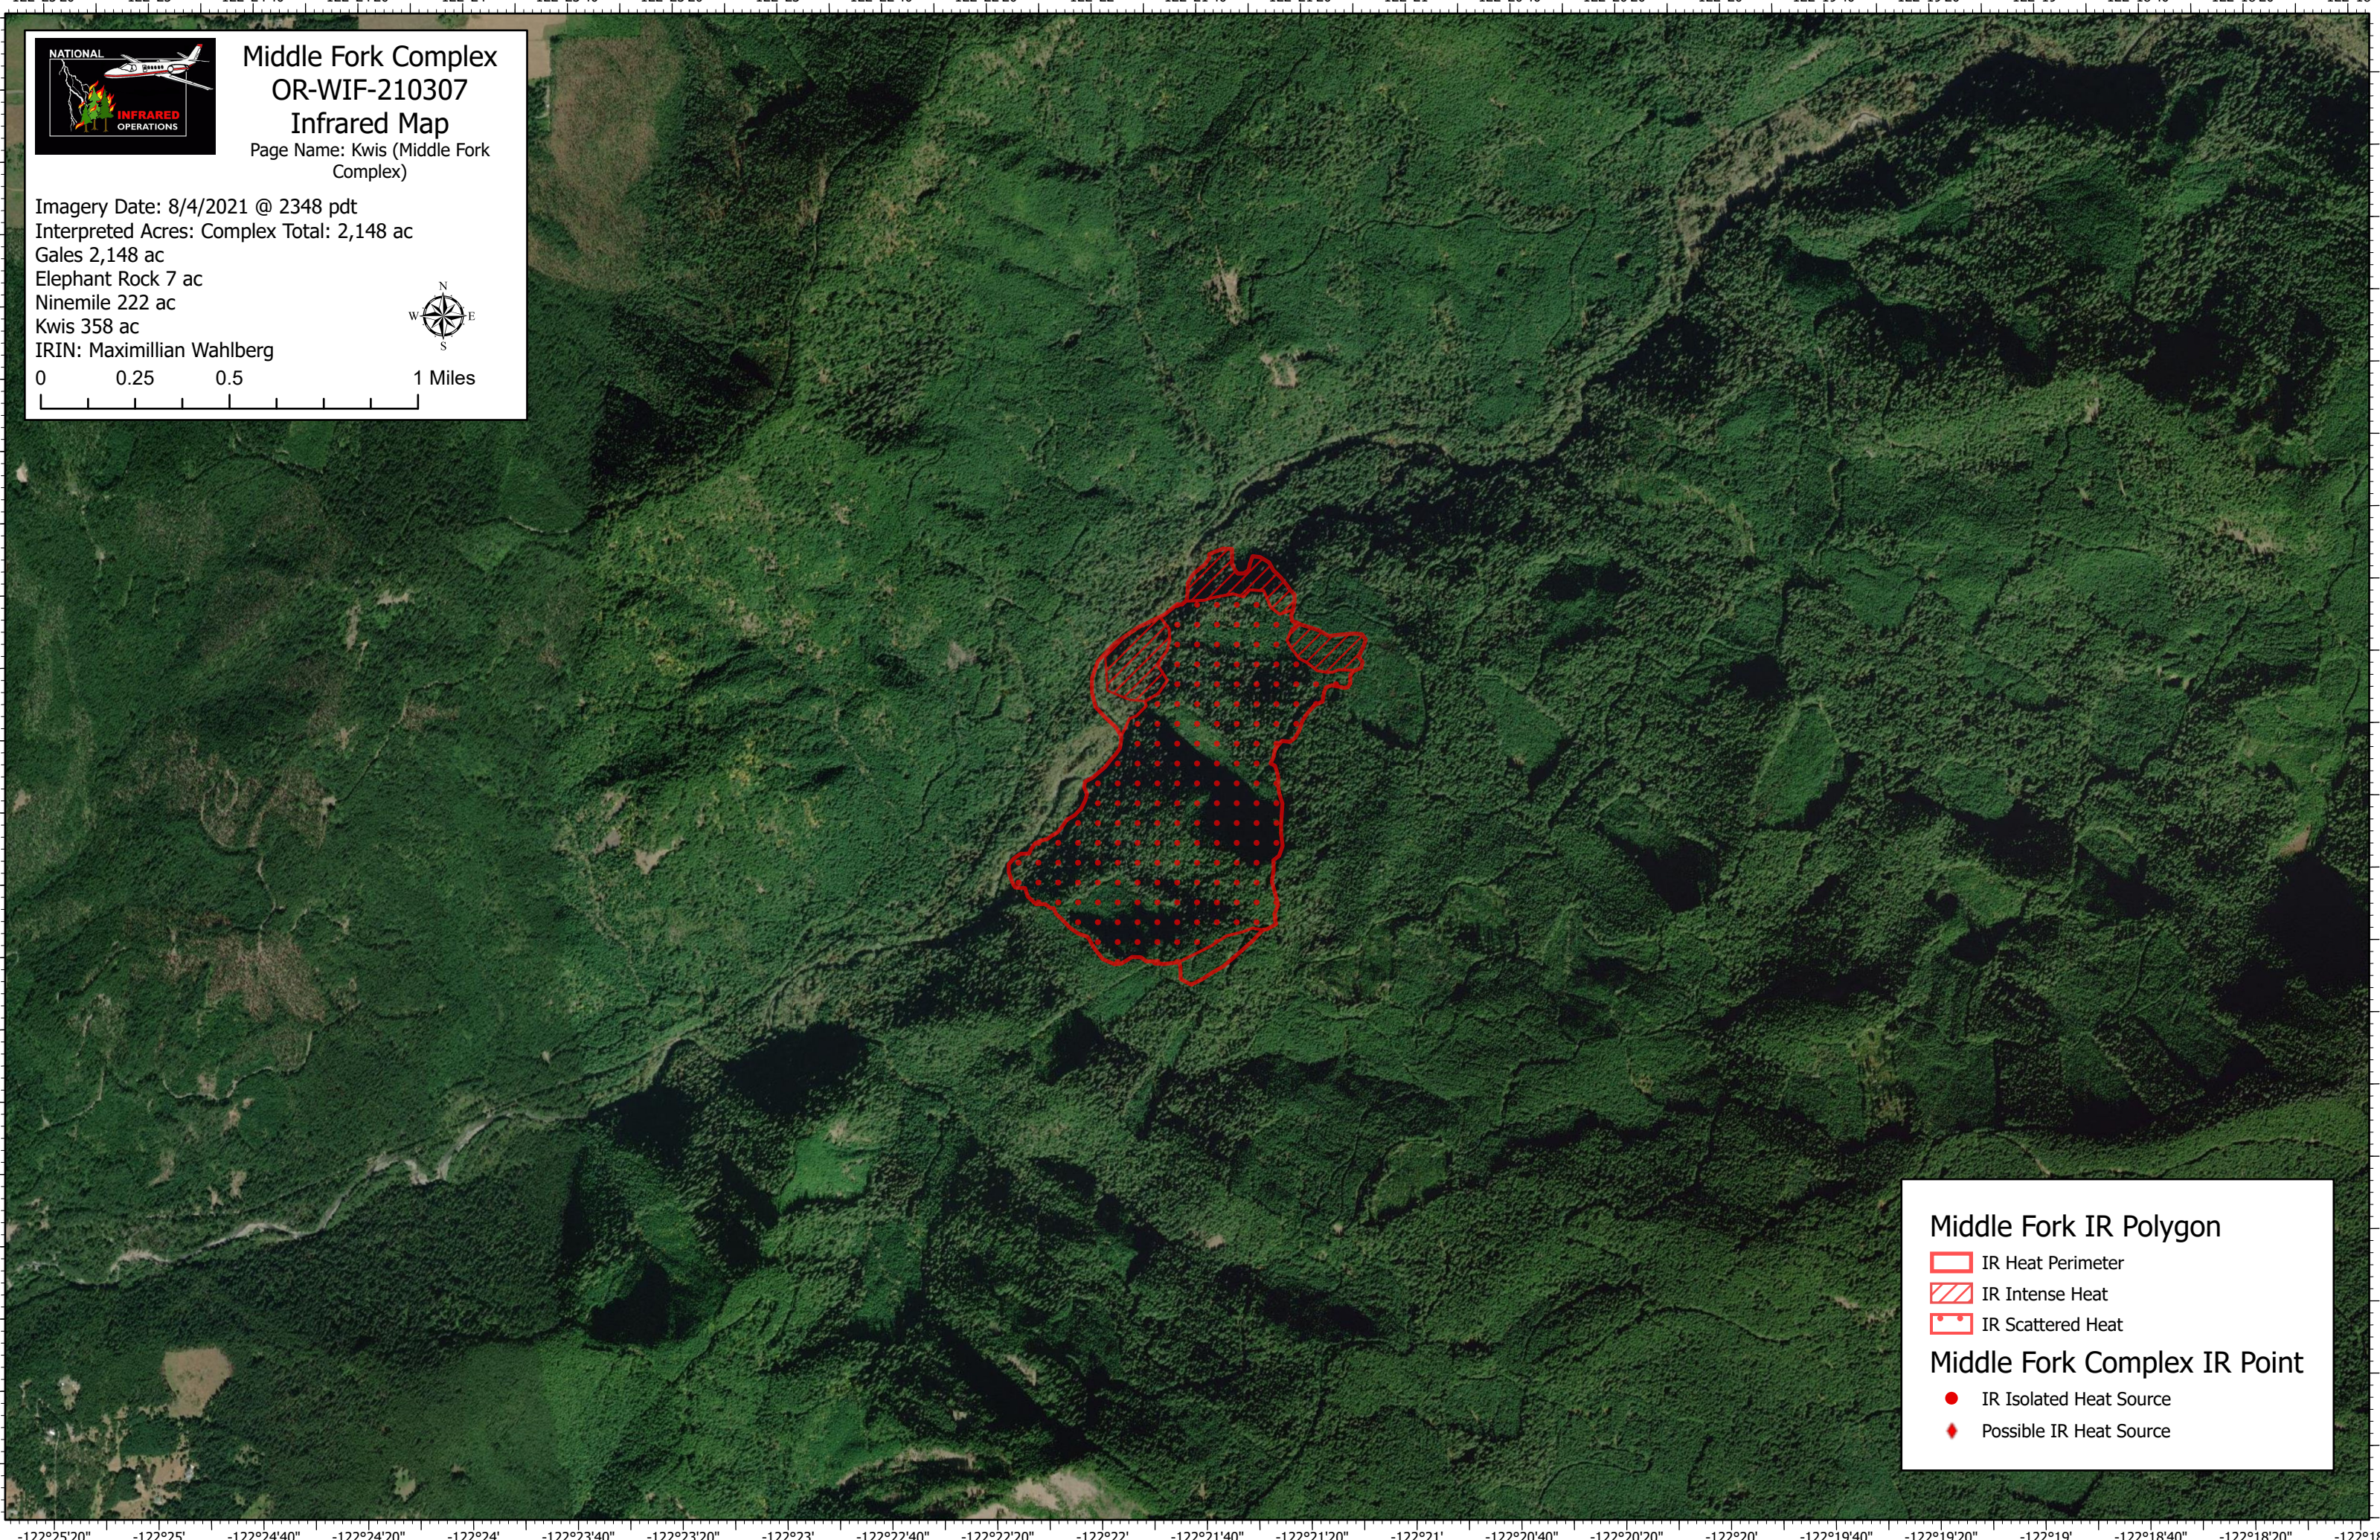

Middle Fork Complex
OR-WIF-210307
Infrared Map
Page Name: Kwis (Middle Fork Complex)

Imagery Date: 8/4/2021 @ 2348 pdt
Interpreted Acres: Complex Total: 2,148 ac
Gales 2,148 ac
Elephant Rock 7 ac
Ninemile 222 ac
Kwis 358 ac
IRIN: Maximillian Wahlberg

0 0.25 0.5 1 Miles

Middle Fork IR Polygon

- IR Heat Perimeter
- IR Intense Heat
- IR Scattered Heat

Middle Fork Complex IR Point

- IR Isolated Heat Source
- Possible IR Heat Source