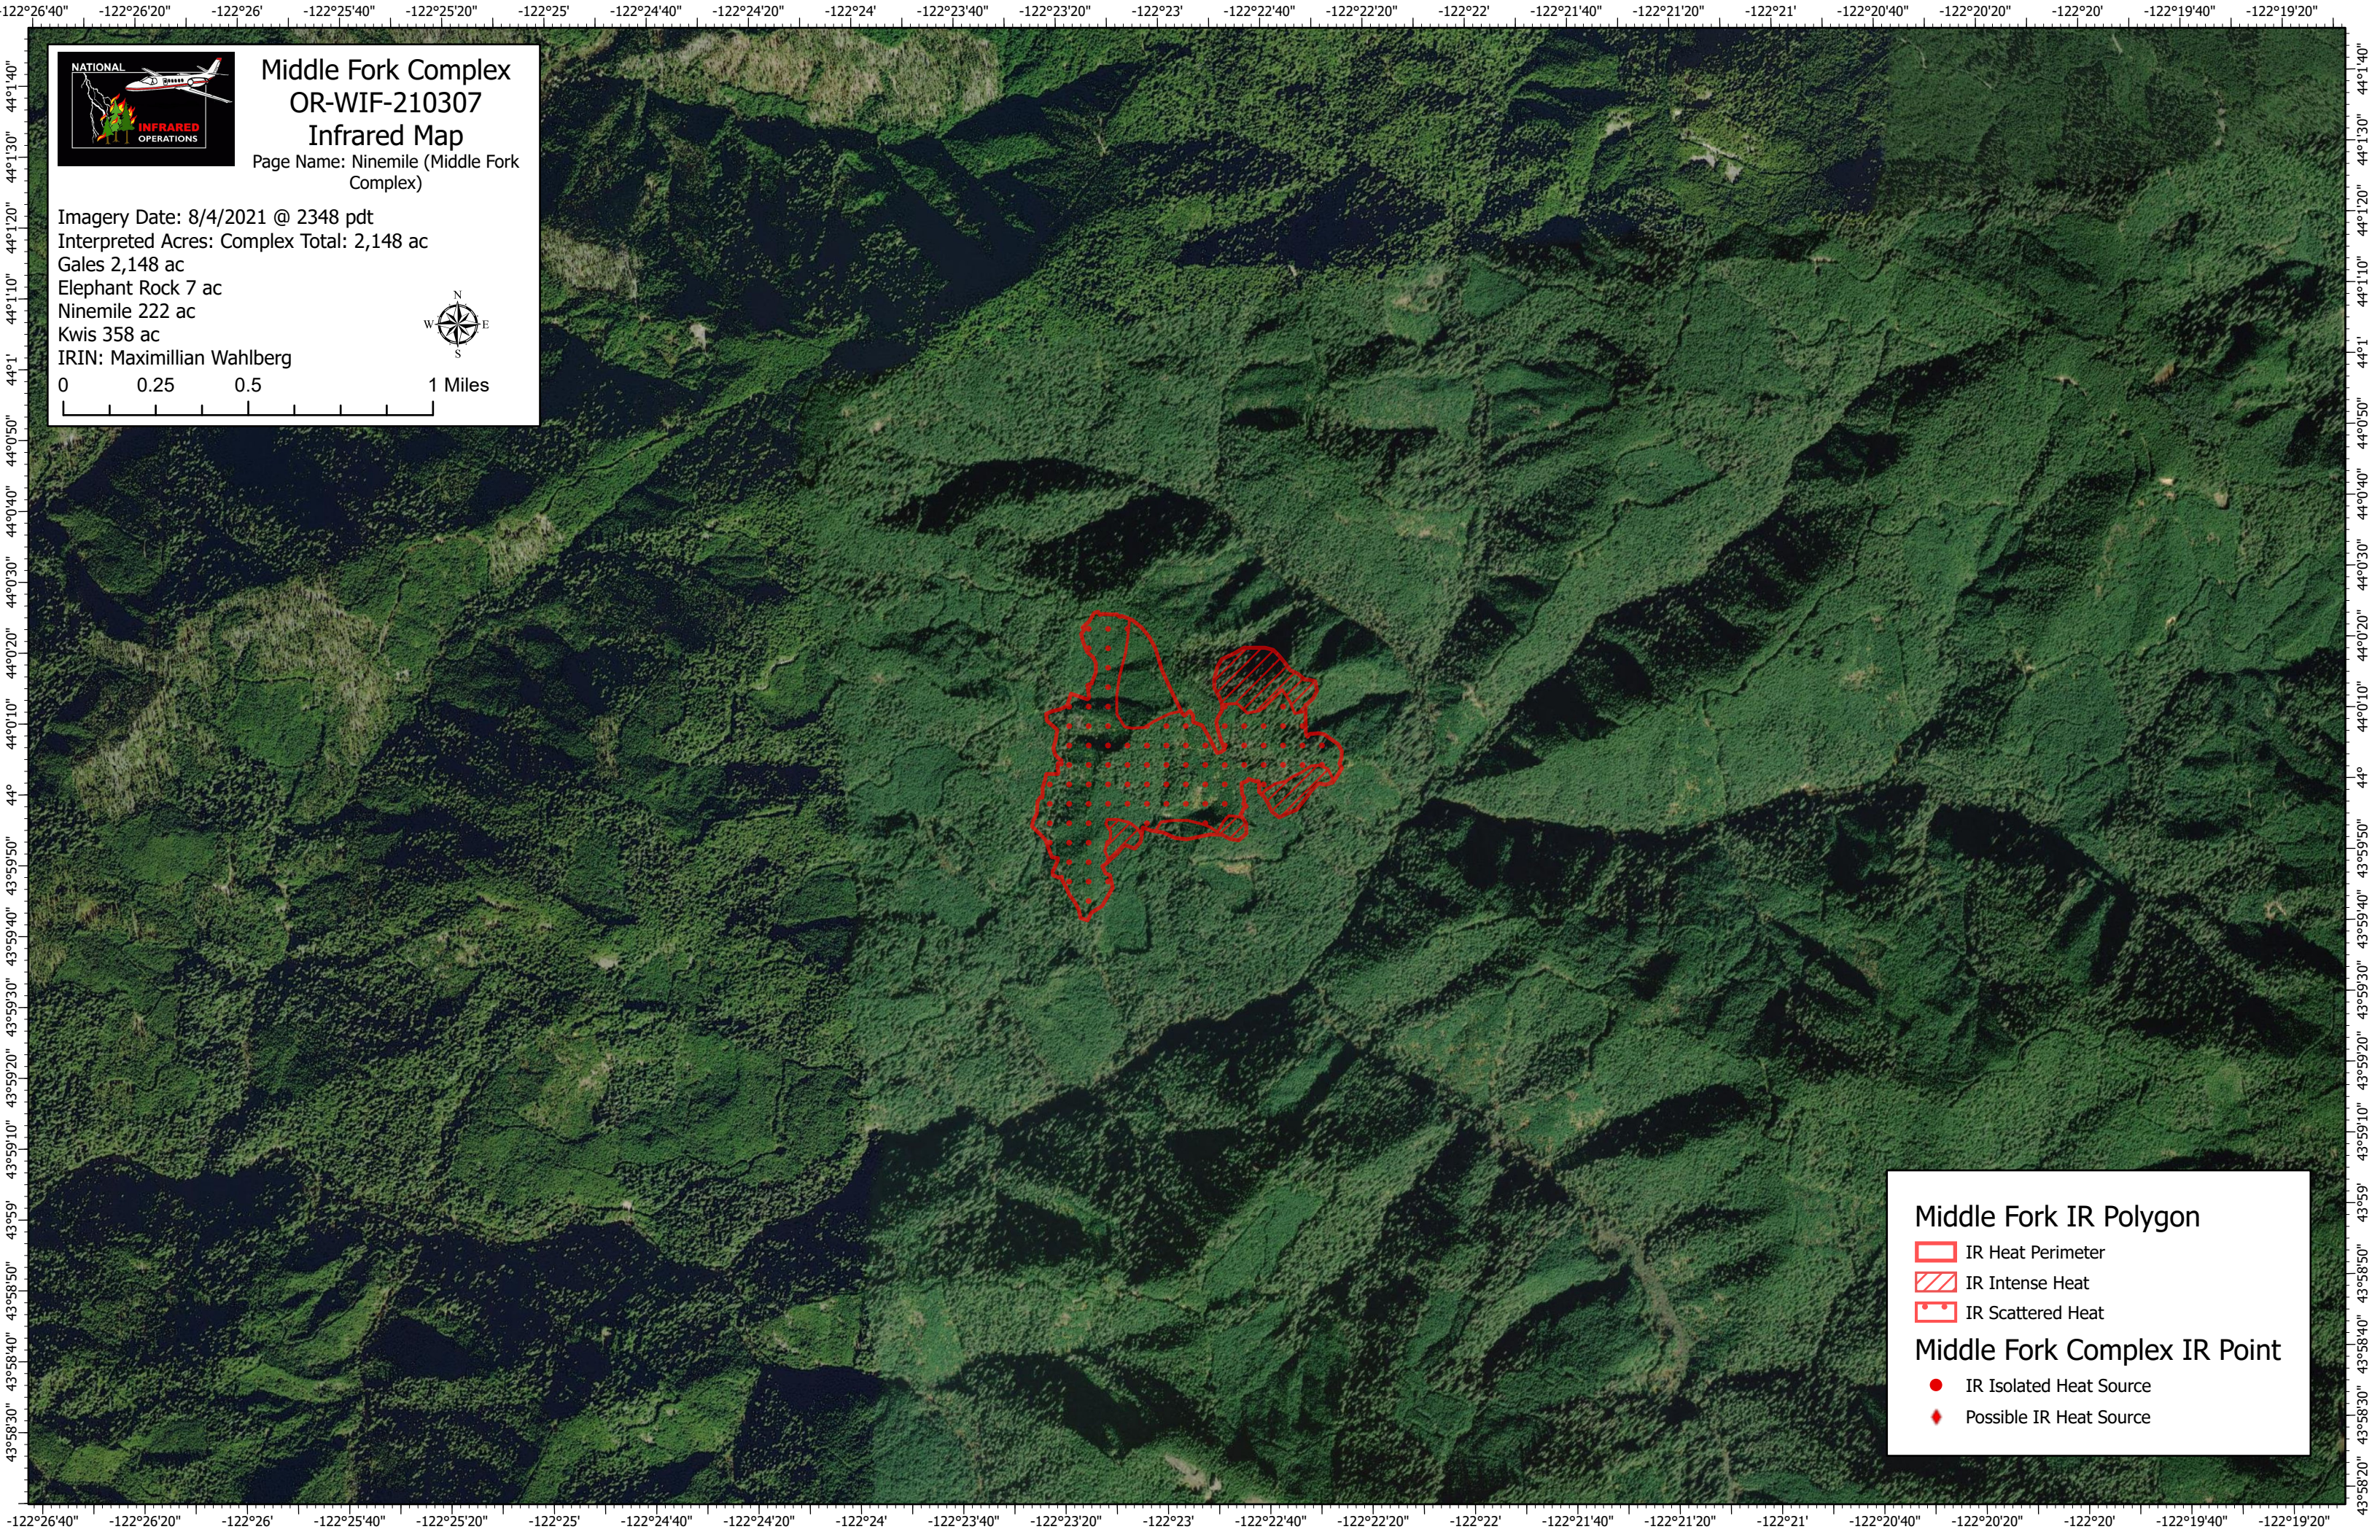

# Middle Fork Complex OR-WIF-210307 Infrared Map

Page Name: Ninemile (Middle Fork Complex)

Imagery Date: 8/4/2021 @ 2348 pdt  
Interpreted Acres: Complex Total: 2,148 ac  
Gales 2,148 ac  
Elephant Rock 7 ac  
Ninemile 222 ac  
Kwis 358 ac  
IRIN: Maximillian Wahlberg

### Middle Fork IR Polygon

- IR Heat Perimeter
- IR Intense Heat
- IR Scattered Heat

### Middle Fork Complex IR Point

- IR Isolated Heat Source
- Possible IR Heat Source