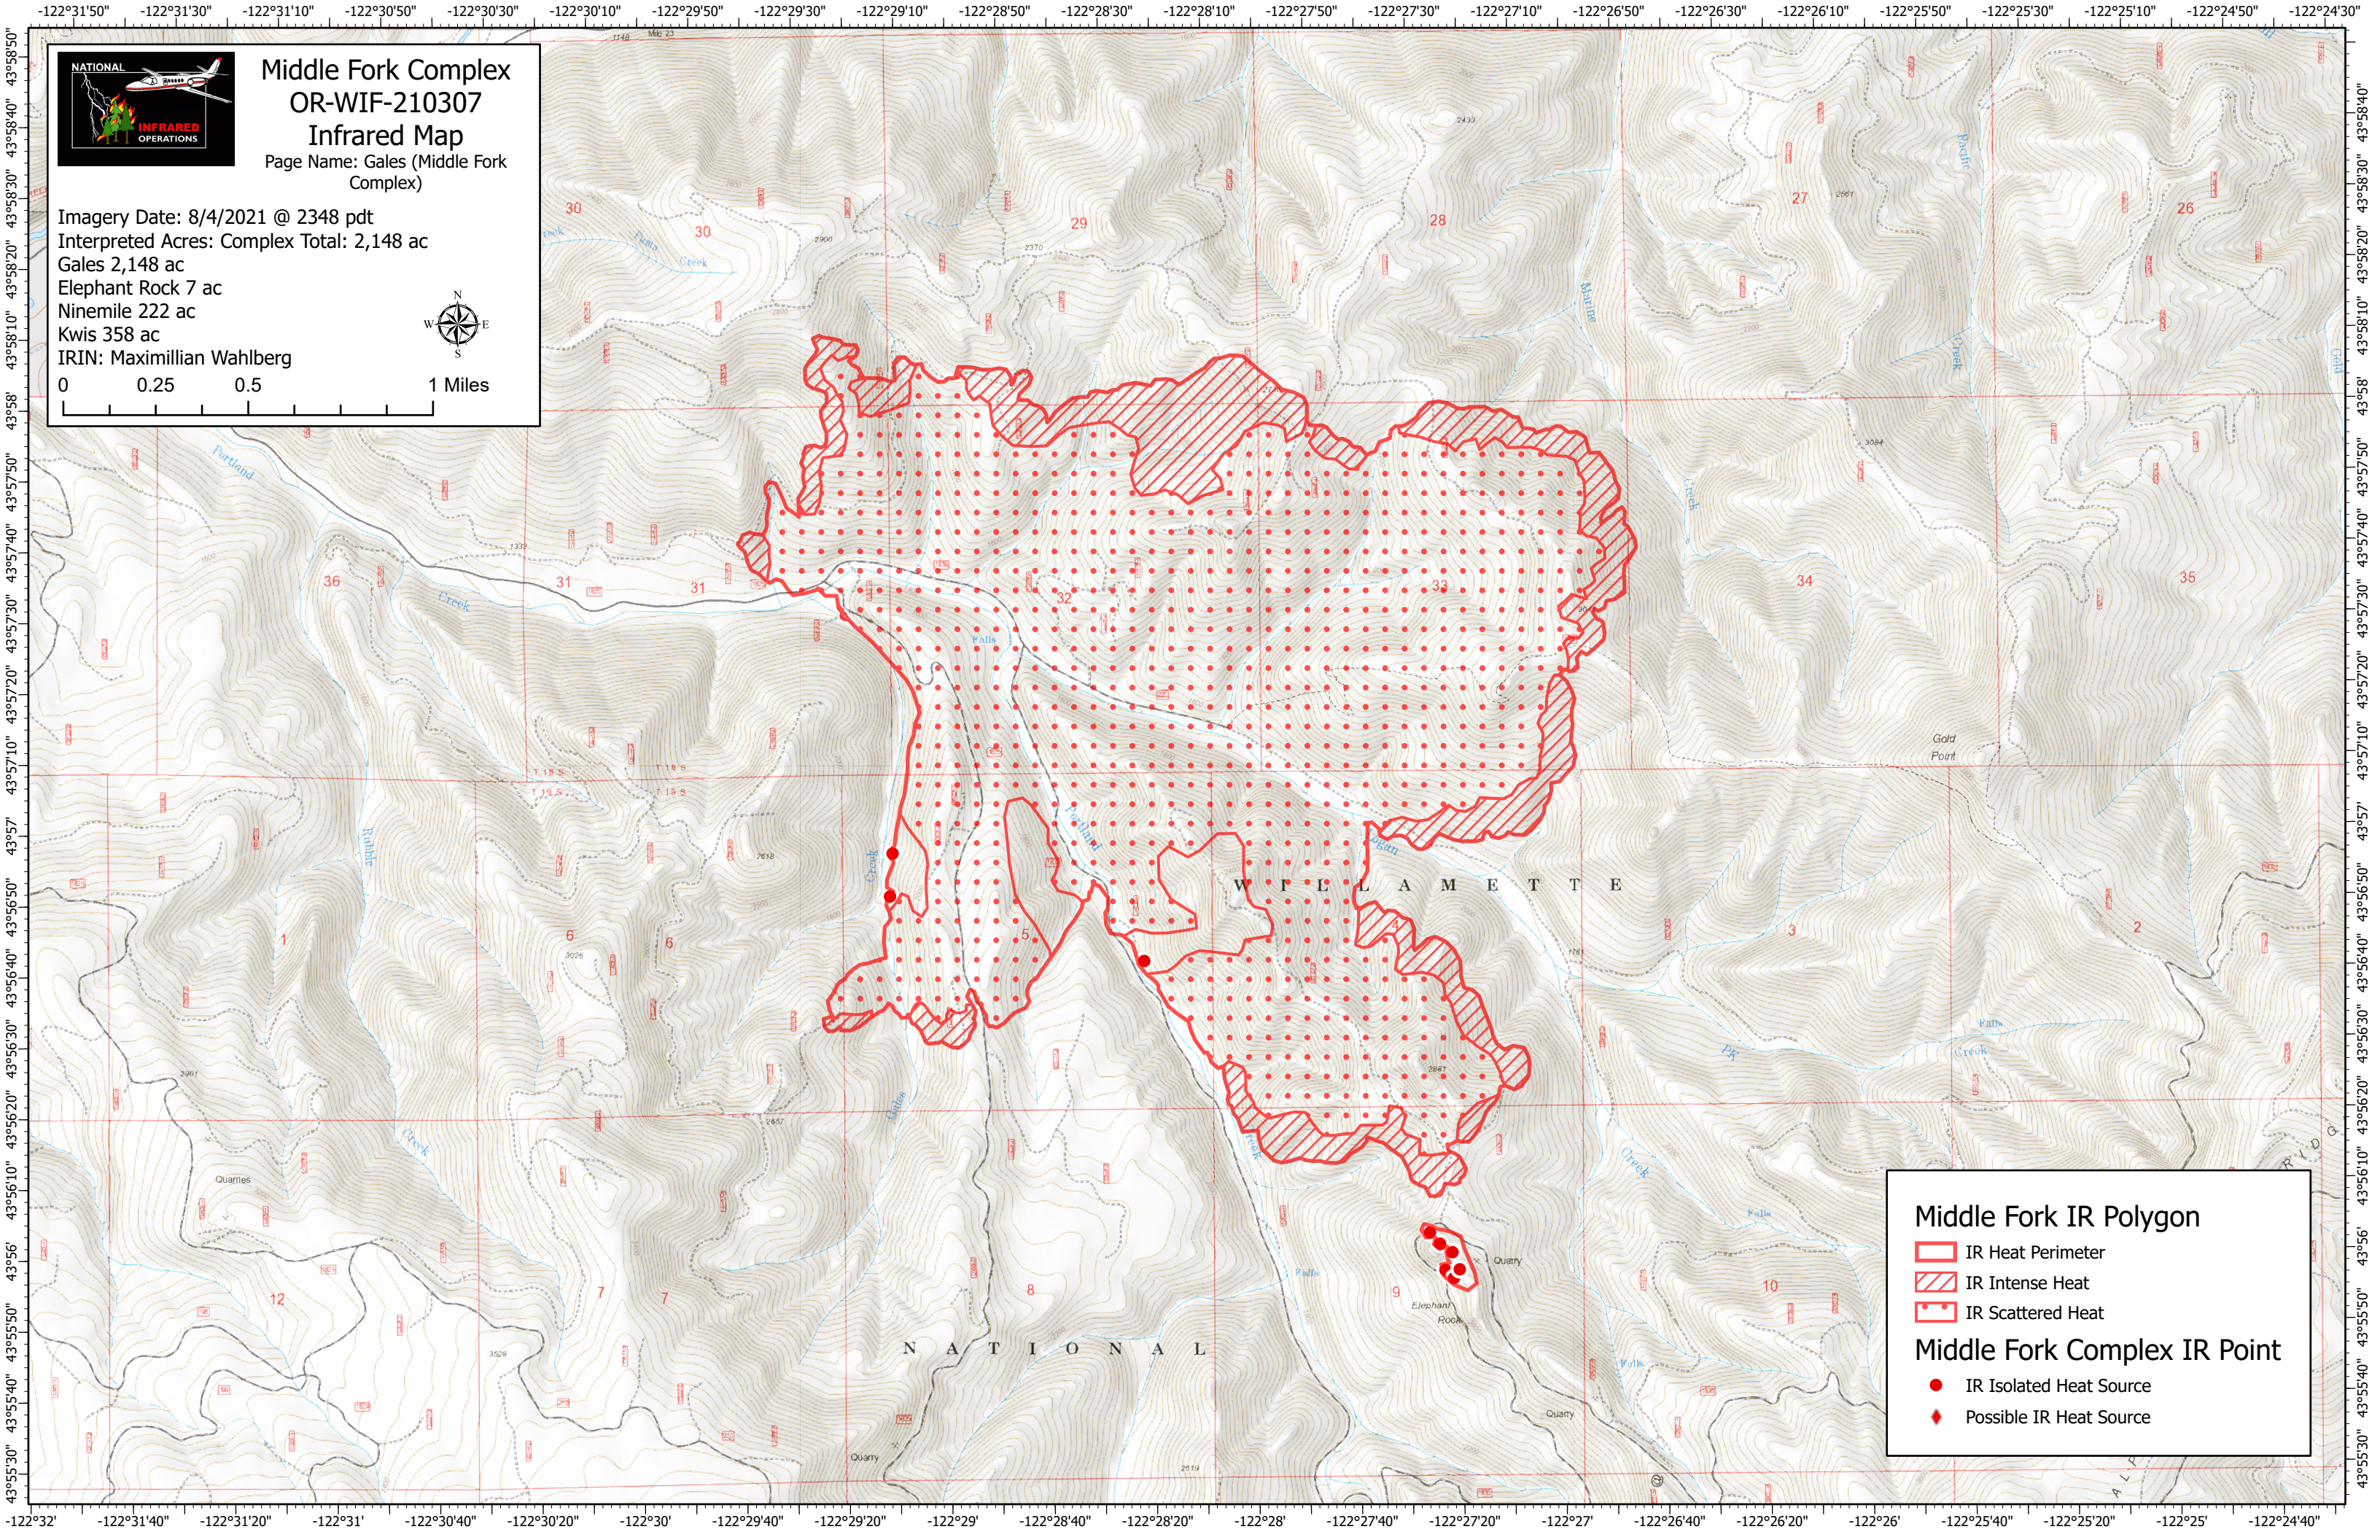

Middle Fork Complex OR-WIF-210307

Infrared Map

Page Name: Gales (Middle Fork Complex)

Imagery Date: 8/4/2021 @ 2348 pdt

Interpreted Acres: Complex Total: 2,148 ac

Gales 2,148 ac

Elephant Rock 7 ac

Ninemile 222 ac

Kwis 358 ac

IRIN: Maximillian Wahlberg

Middle Fork IR Polygon

- IR Heat Perimeter
- IR Intense Heat
- IR Scattered Heat

Middle Fork Complex IR Point

- IR Isolated Heat Source
- Possible IR Heat Source