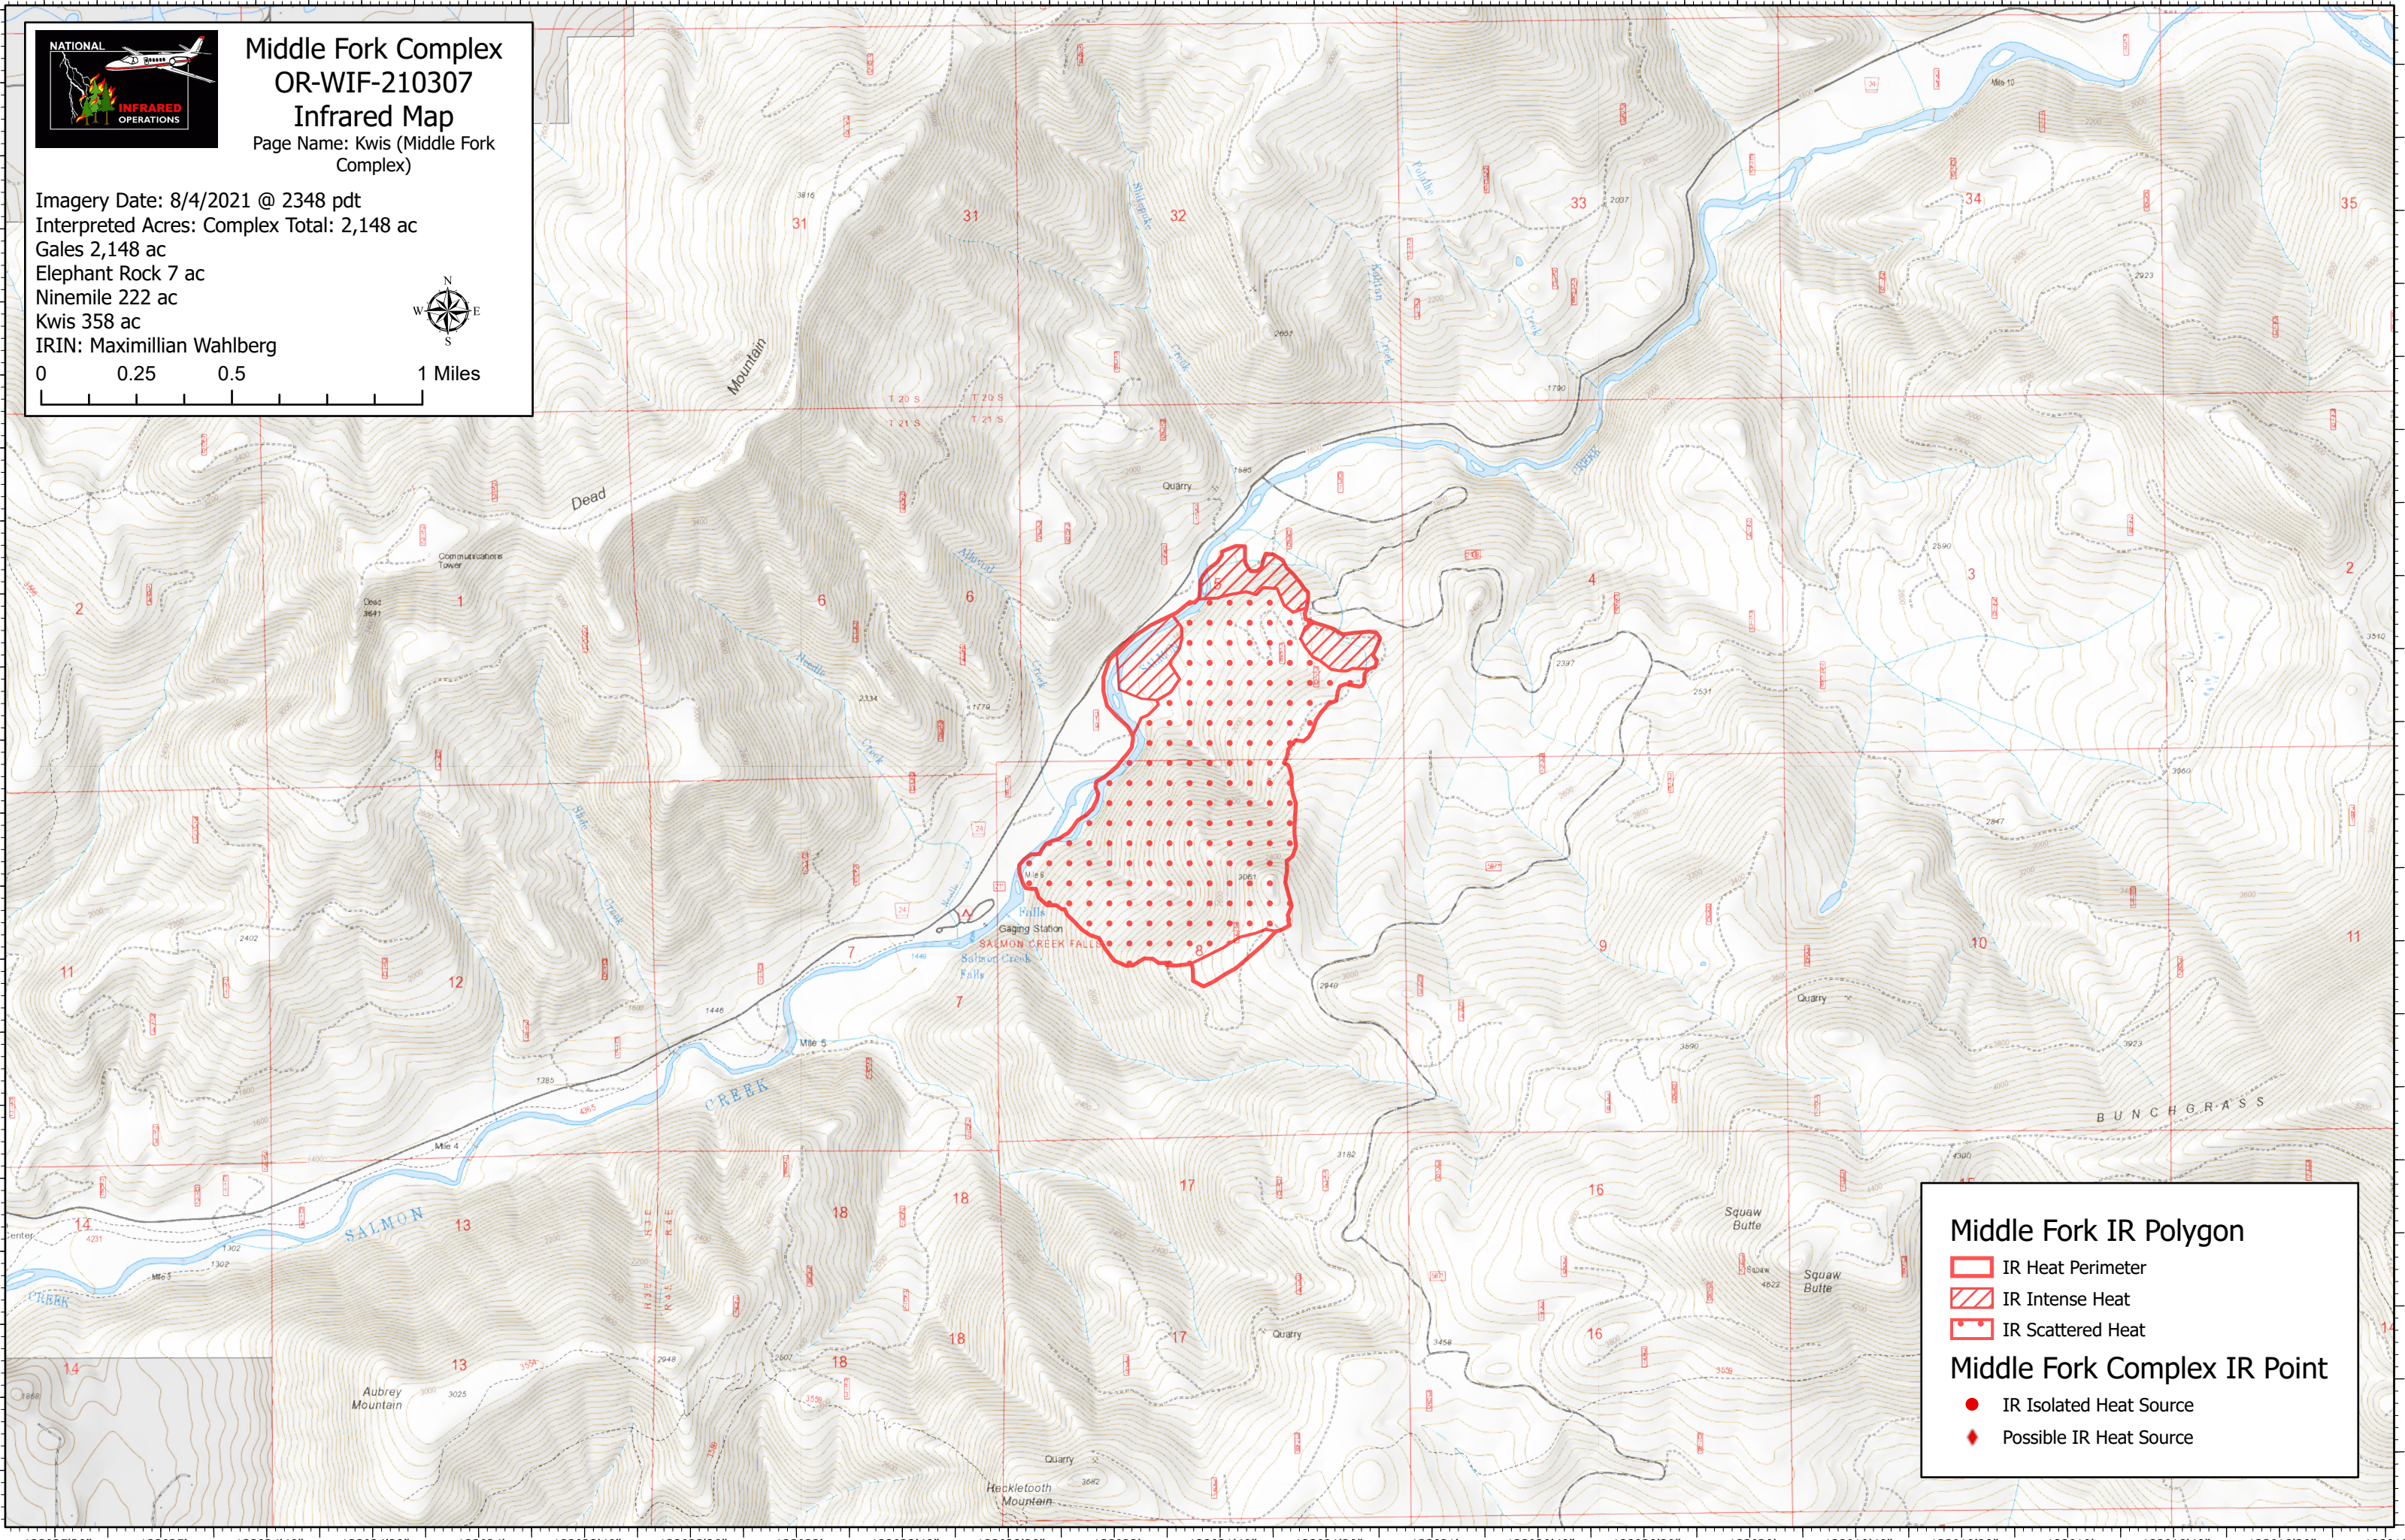

Middle Fork Complex
OR-WIF-210307
Infrared Map
 Page Name: Kwis (Middle Fork Complex)

Imagery Date: 8/4/2021 @ 2348 pdt
 Interpreted Acres: Complex Total: 2,148 ac
 Gales 2,148 ac
 Elephant Rock 7 ac
 Ninemile 222 ac
 Kwis 358 ac
 IRIN: Maximillian Wahlberg

Middle Fork IR Polygon

- IR Heat Perimeter
- IR Intense Heat
- IR Scattered Heat

Middle Fork Complex IR Point

- IR Isolated Heat Source
- Possible IR Heat Source