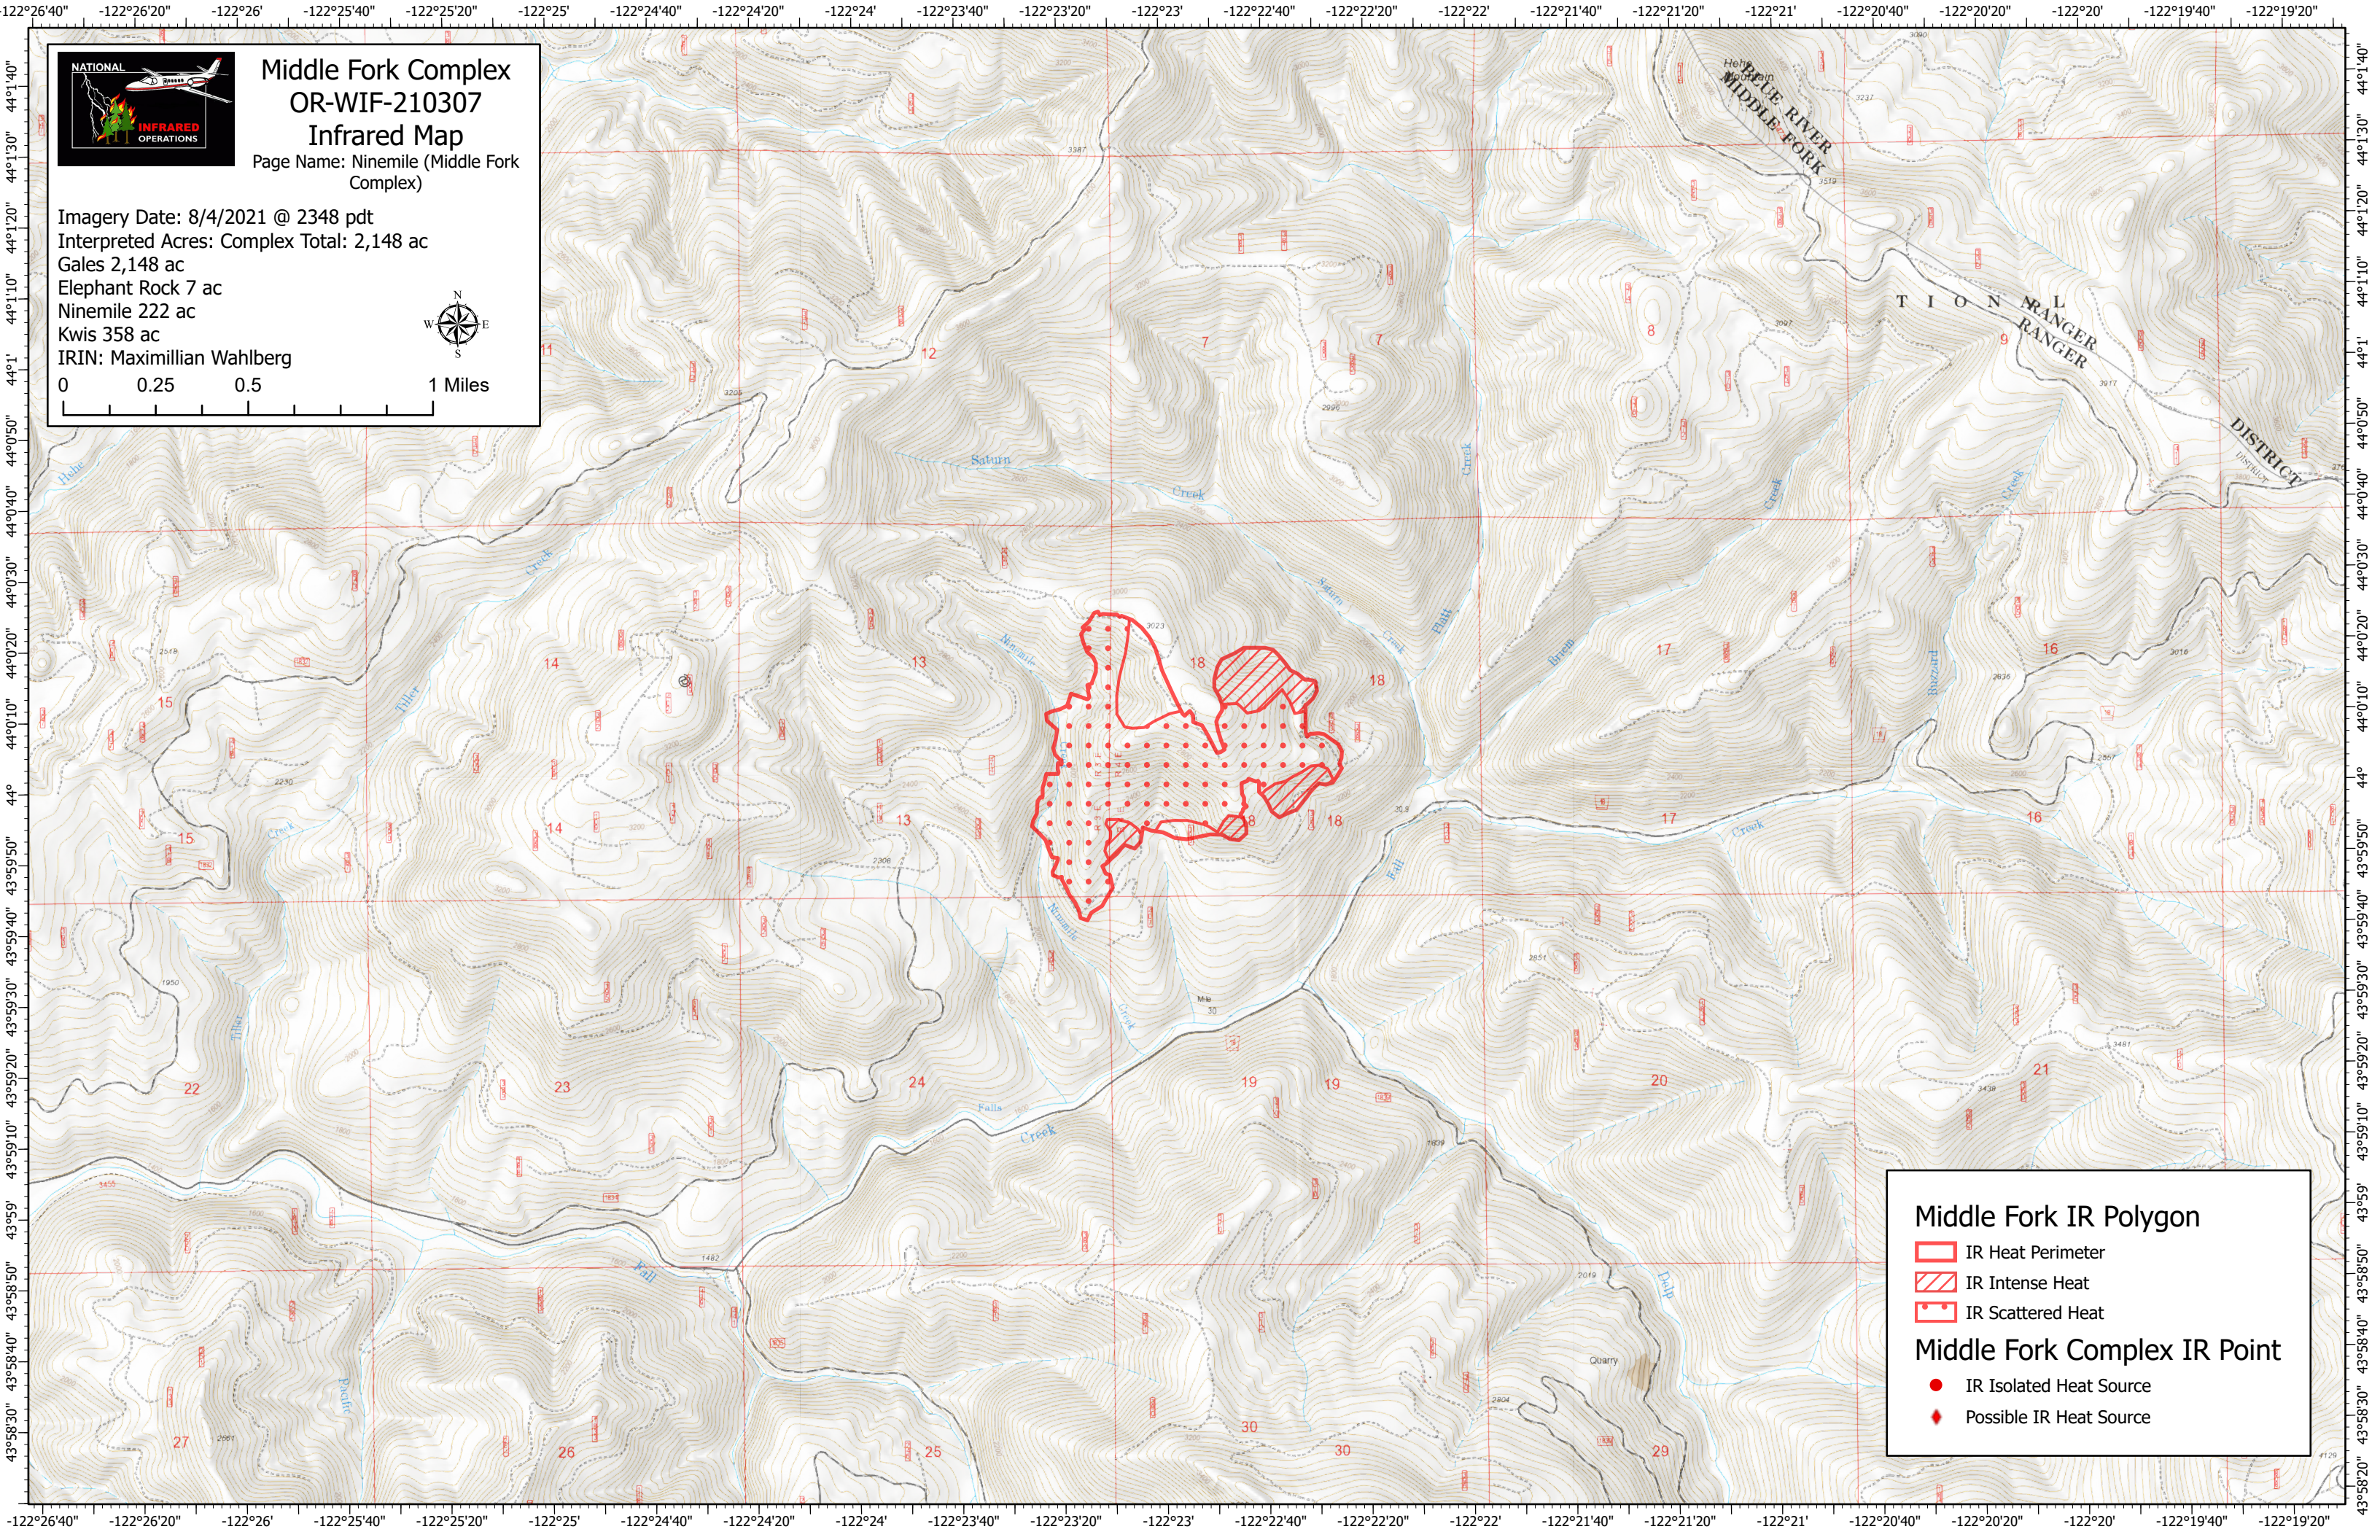

# Middle Fork Complex OR-WIF-210307 Infrared Map

Page Name: Ninemile (Middle Fork Complex)

Imagery Date: 8/4/2021 @ 2348 pdt  
 Interpreted Acres: Complex Total: 2,148 ac  
 Gales 2,148 ac  
 Elephant Rock 7 ac  
 Ninemile 222 ac  
 Kwis 358 ac  
 IRIN: Maximillian Wahlberg

**Middle Fork IR Polygon**

- IR Heat Perimeter
- IR Intense Heat
- IR Scattered Heat

**Middle Fork Complex IR Point**

- IR Isolated Heat Source
- Possible IR Heat Source