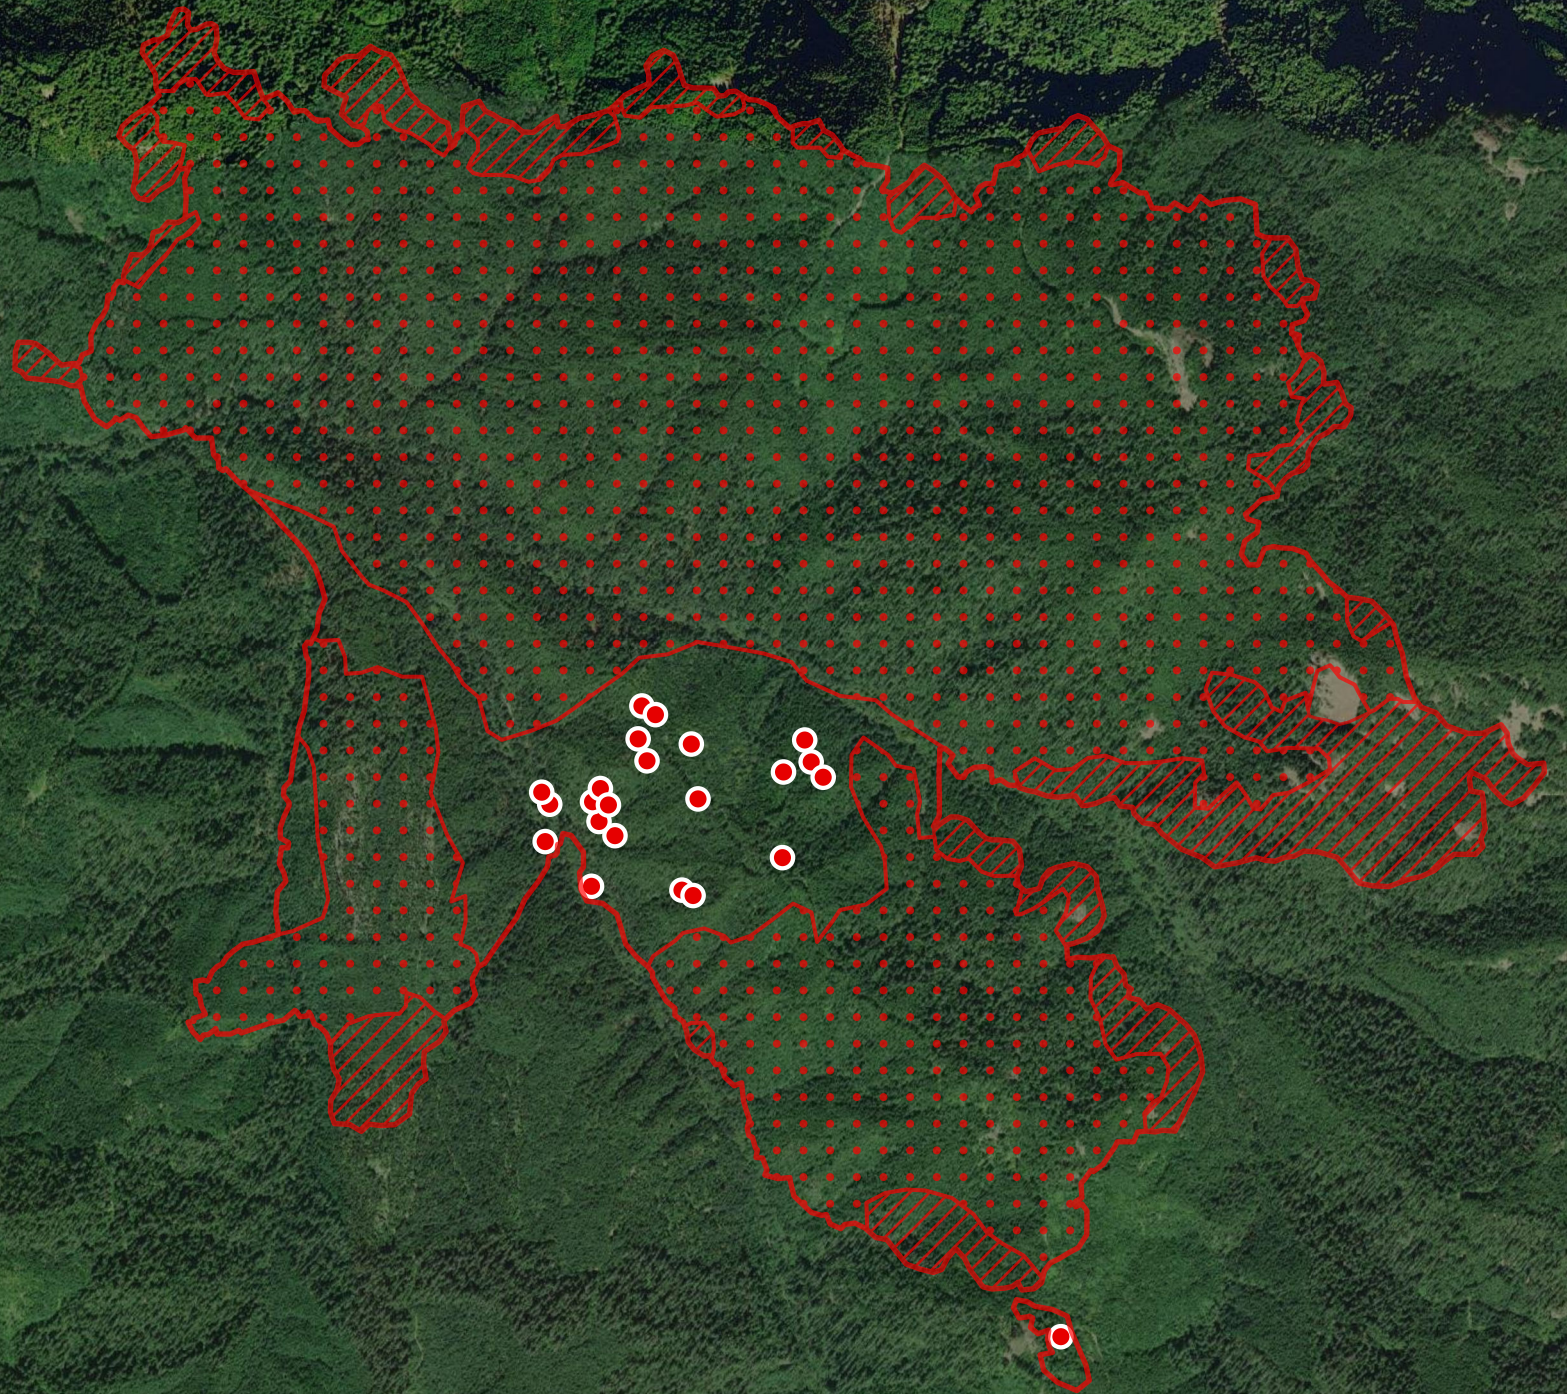

# Middle Fork Complex OR-WIF-210307 Infrared Map

Page Name: Gales (Middle Fork  
Complex)

Imagery Date: 8/5/2021 @ 2131 pdt

Interpreted Acres: Complex Total: 3217 ac

Gales 2,597 ac

Elephant Rock 7 ac

Ninemile 255 ac

Kwis 358 ac

IRIN: Maximillian Wahlberg

0 0.25 0.5 1 Miles

### Middle Fork IR Polygon

- IR Heat Perimeter
- IR Intense Heat
- IR Scattered Heat

### Middle Fork Complex IR Point

- IR Isolated Heat Source
- Possible IR Heat Source