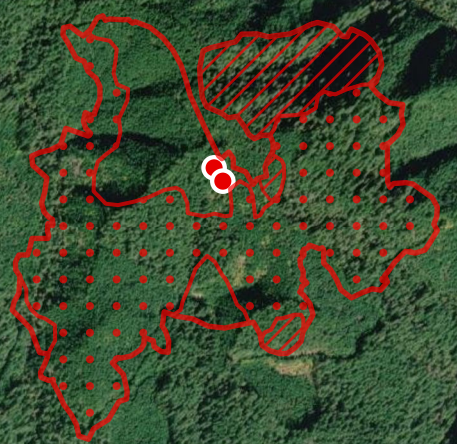

Middle Fork Complex
OR-WIF-210307
Infrared Map

Page Name: Ninemile (Middle Fork Complex)

Imagery Date: 8/5/2021 @ 2131 pdt
 Interpreted Acres: Complex Total: 3217 ac
 Gales 2,597 ac
 Elephant Rock 7 ac
 Ninemile 255 ac
 Kwis 358 ac
 IRIN: Maximillian Wahlberg

0 0.25 0.5 1 Miles

Middle Fork IR Polygon

- IR Heat Perimeter
- IR Intense Heat
- IR Scattered Heat

Middle Fork Complex IR Point

- IR Isolated Heat Source
- Possible IR Heat Source