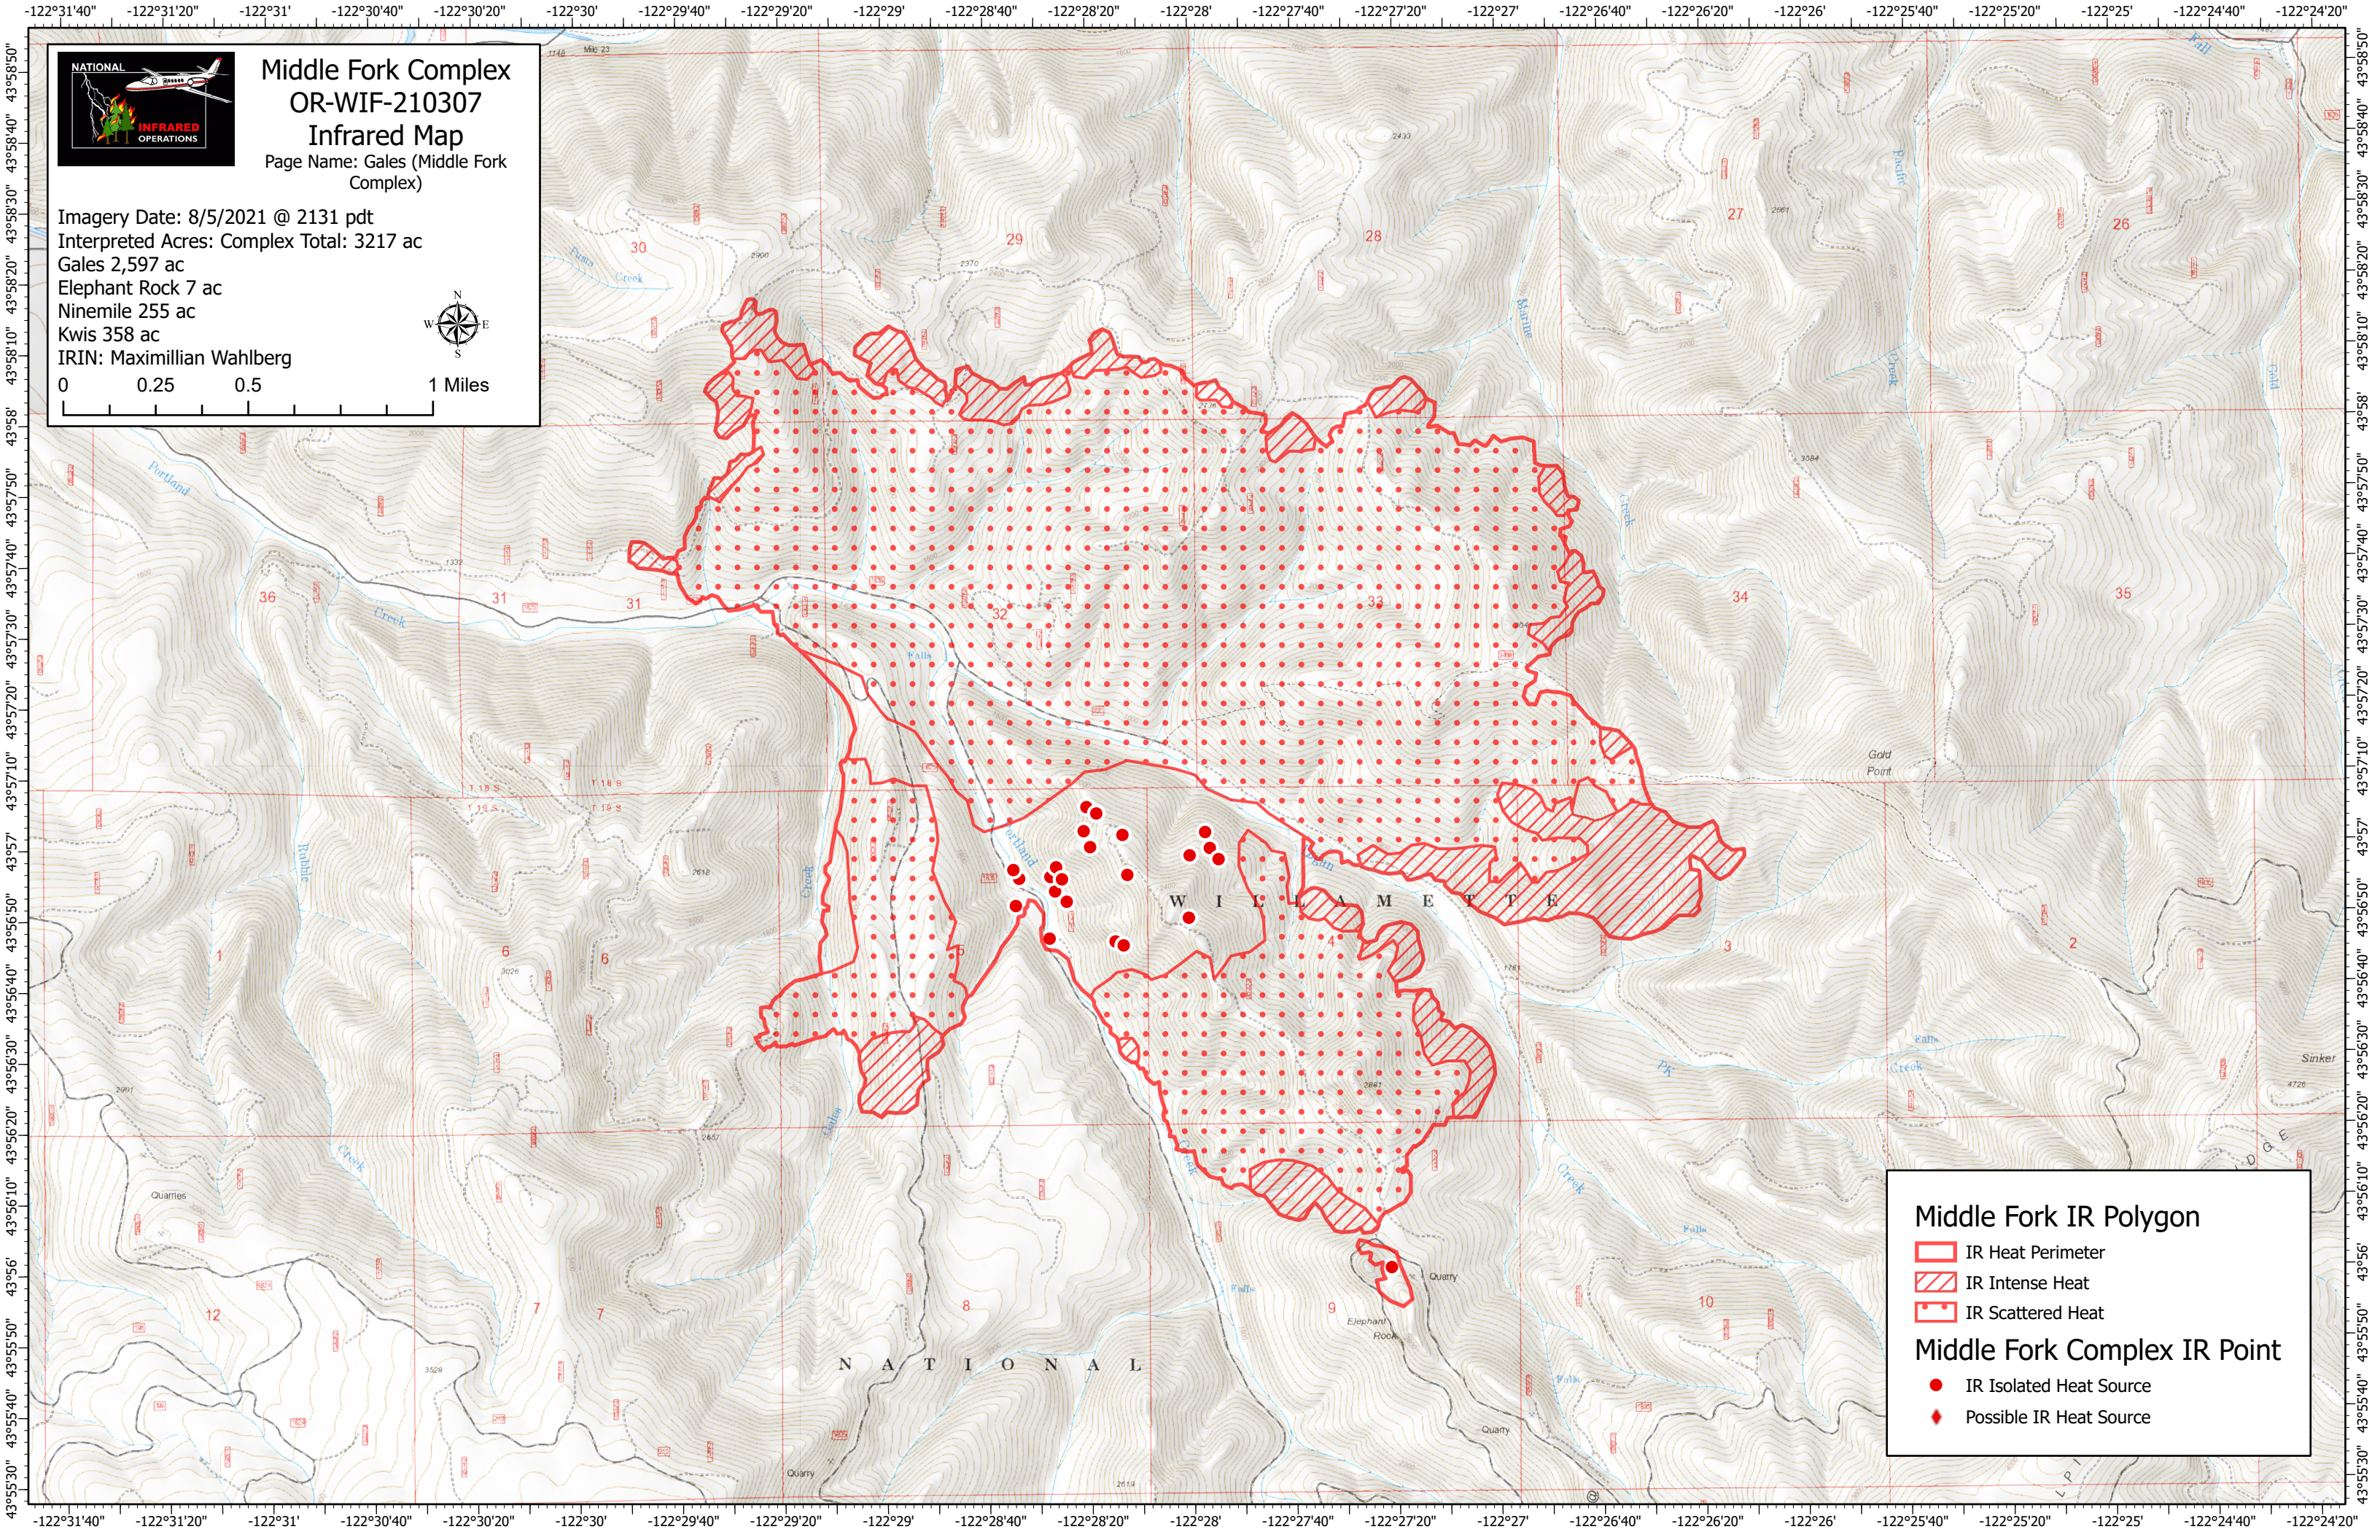

**Middle Fork Complex**  
**OR-WIF-210307**  
**Infrared Map**

Page Name: Gales (Middle Fork Complex)

Imagery Date: 8/5/2021 @ 2131 pdt  
 Interpreted Acres: Complex Total: 3217 ac  
 Gales 2,597 ac  
 Elephant Rock 7 ac  
 Ninemile 255 ac  
 Kwis 358 ac  
 IRIN: Maximillian Wahlberg

**Middle Fork IR Polygon**

- IR Heat Perimeter
- IR Intense Heat
- IR Scattered Heat

**Middle Fork Complex IR Point**

- IR Isolated Heat Source
- Possible IR Heat Source