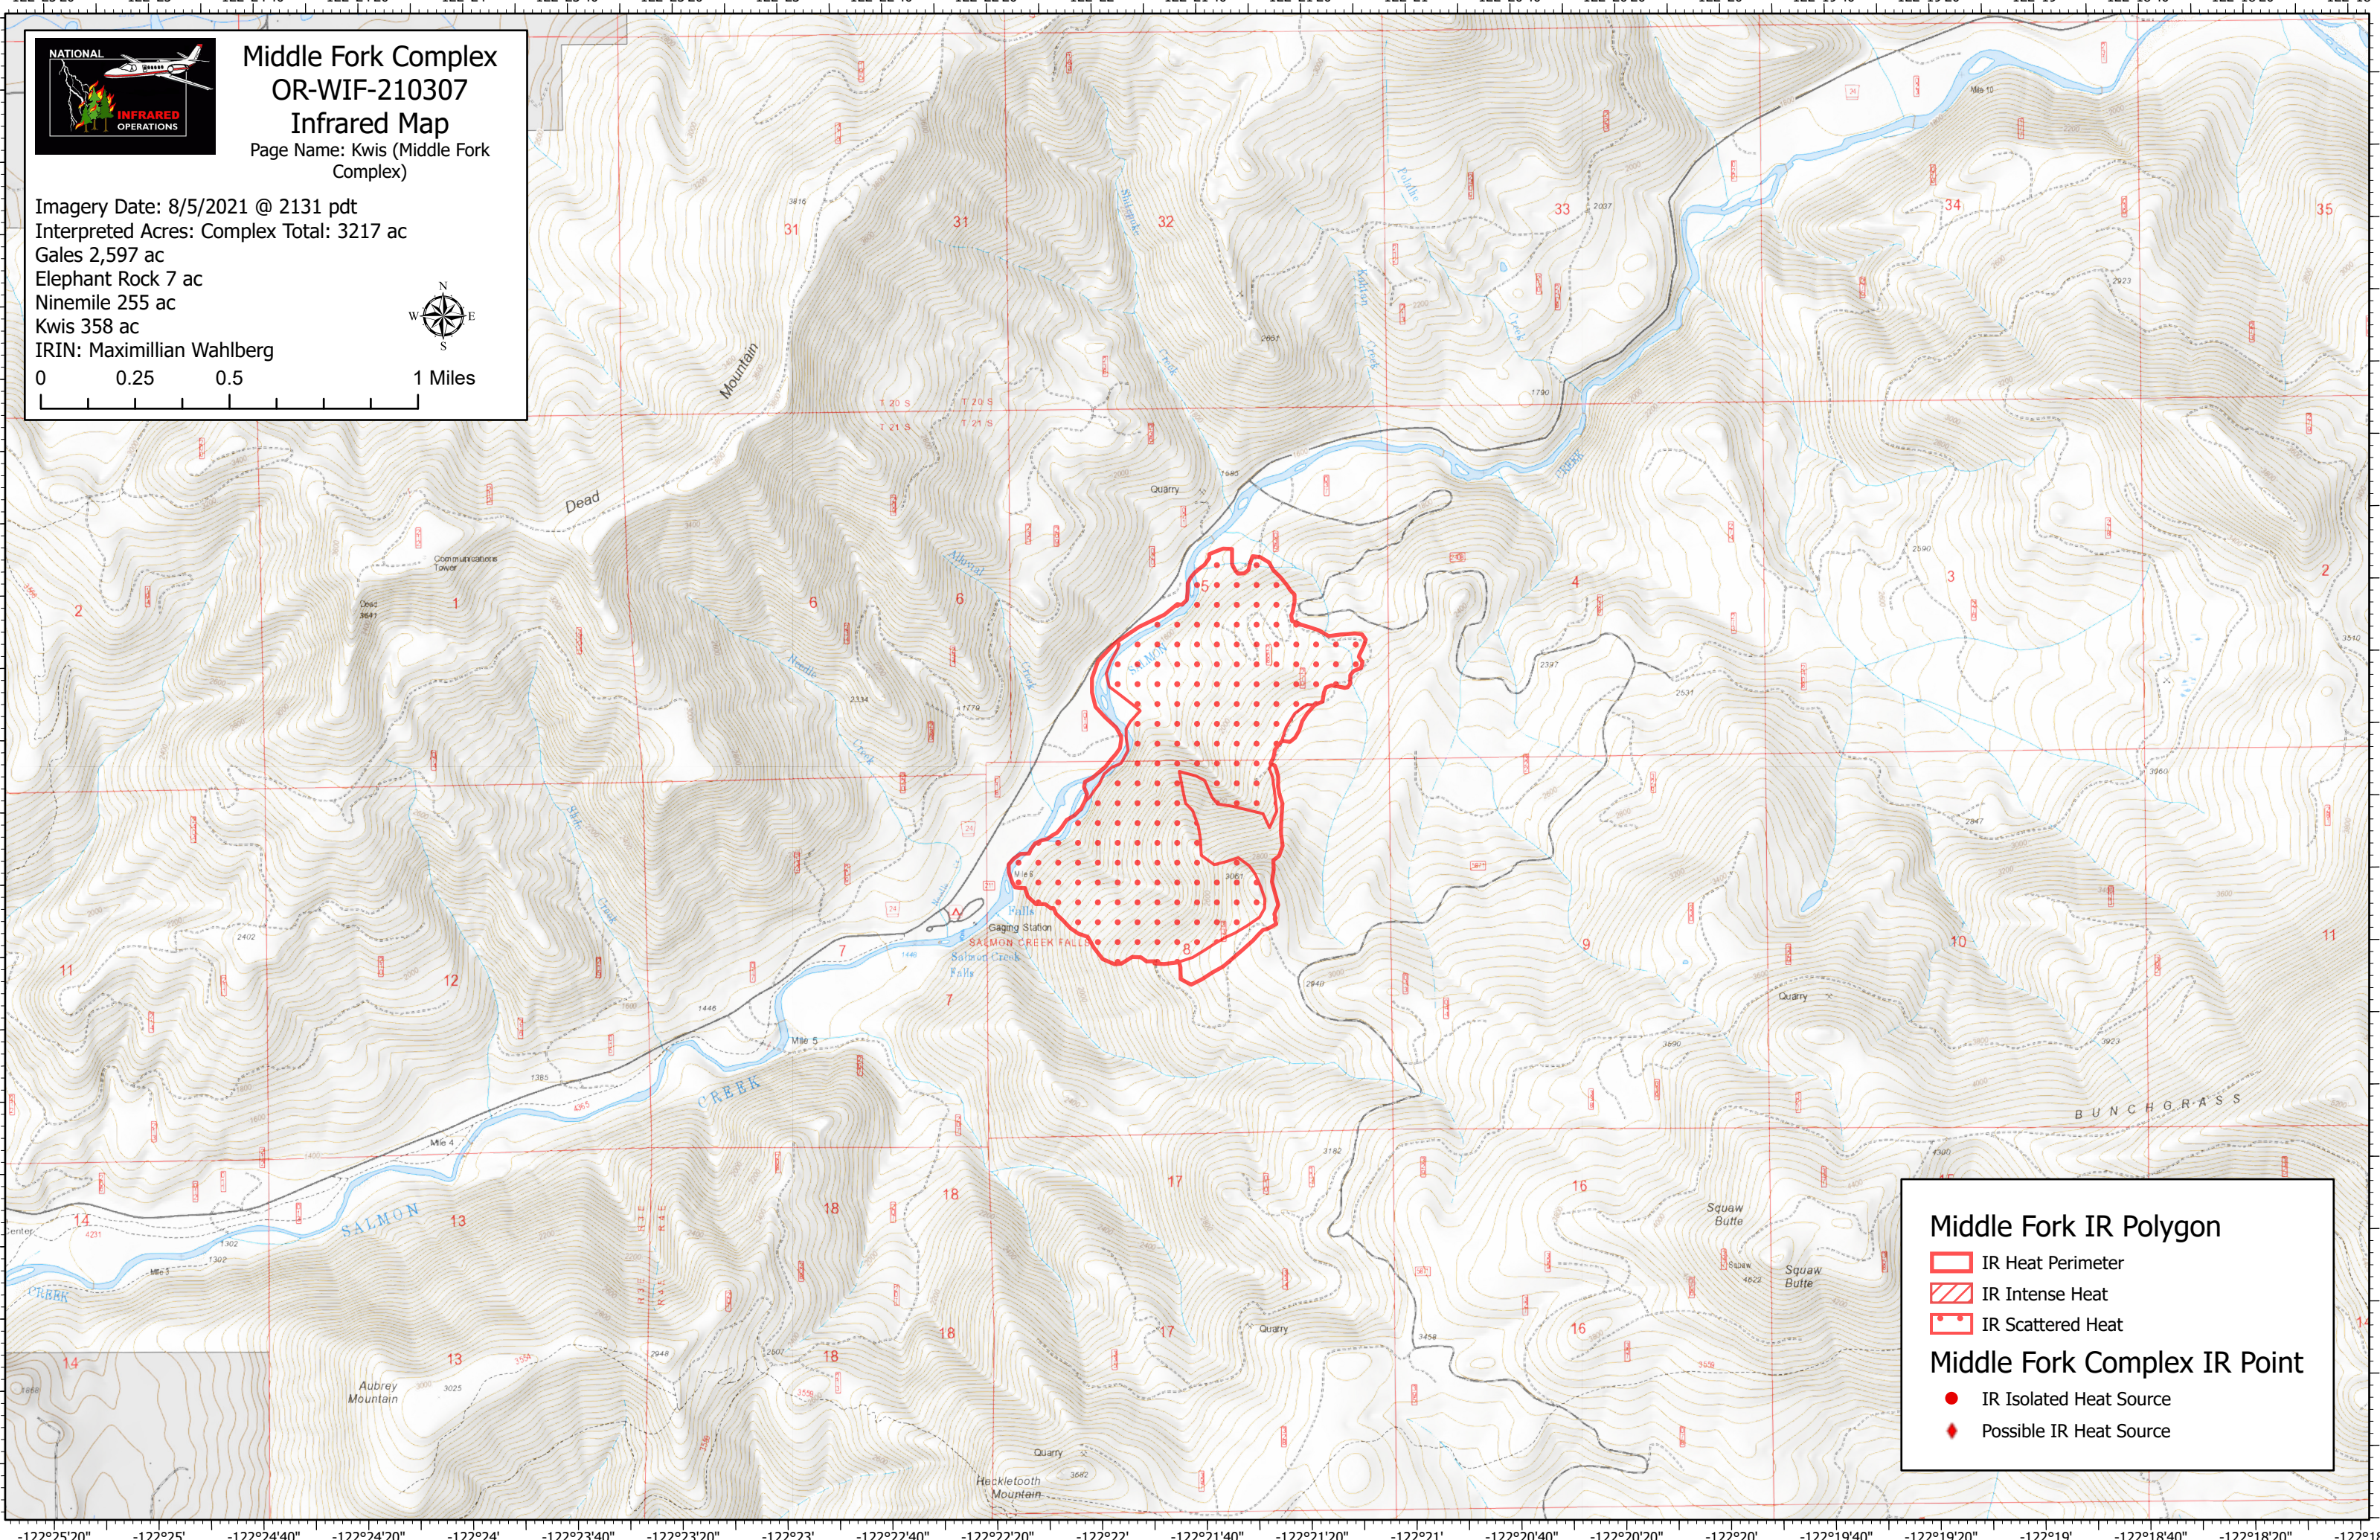

Middle Fork Complex
OR-WIF-210307
Infrared Map
 Page Name: Kwis (Middle Fork Complex)

Imagery Date: 8/5/2021 @ 2131 pdt
 Interpreted Acres: Complex Total: 3217 ac
 Gales 2,597 ac
 Elephant Rock 7 ac
 Ninemile 255 ac
 Kwis 358 ac
 IRIN: Maximillian Wahlberg

Middle Fork IR Polygon

- IR Heat Perimeter
- IR Intense Heat
- IR Scattered Heat

Middle Fork Complex IR Point

- IR Isolated Heat Source
- Possible IR Heat Source