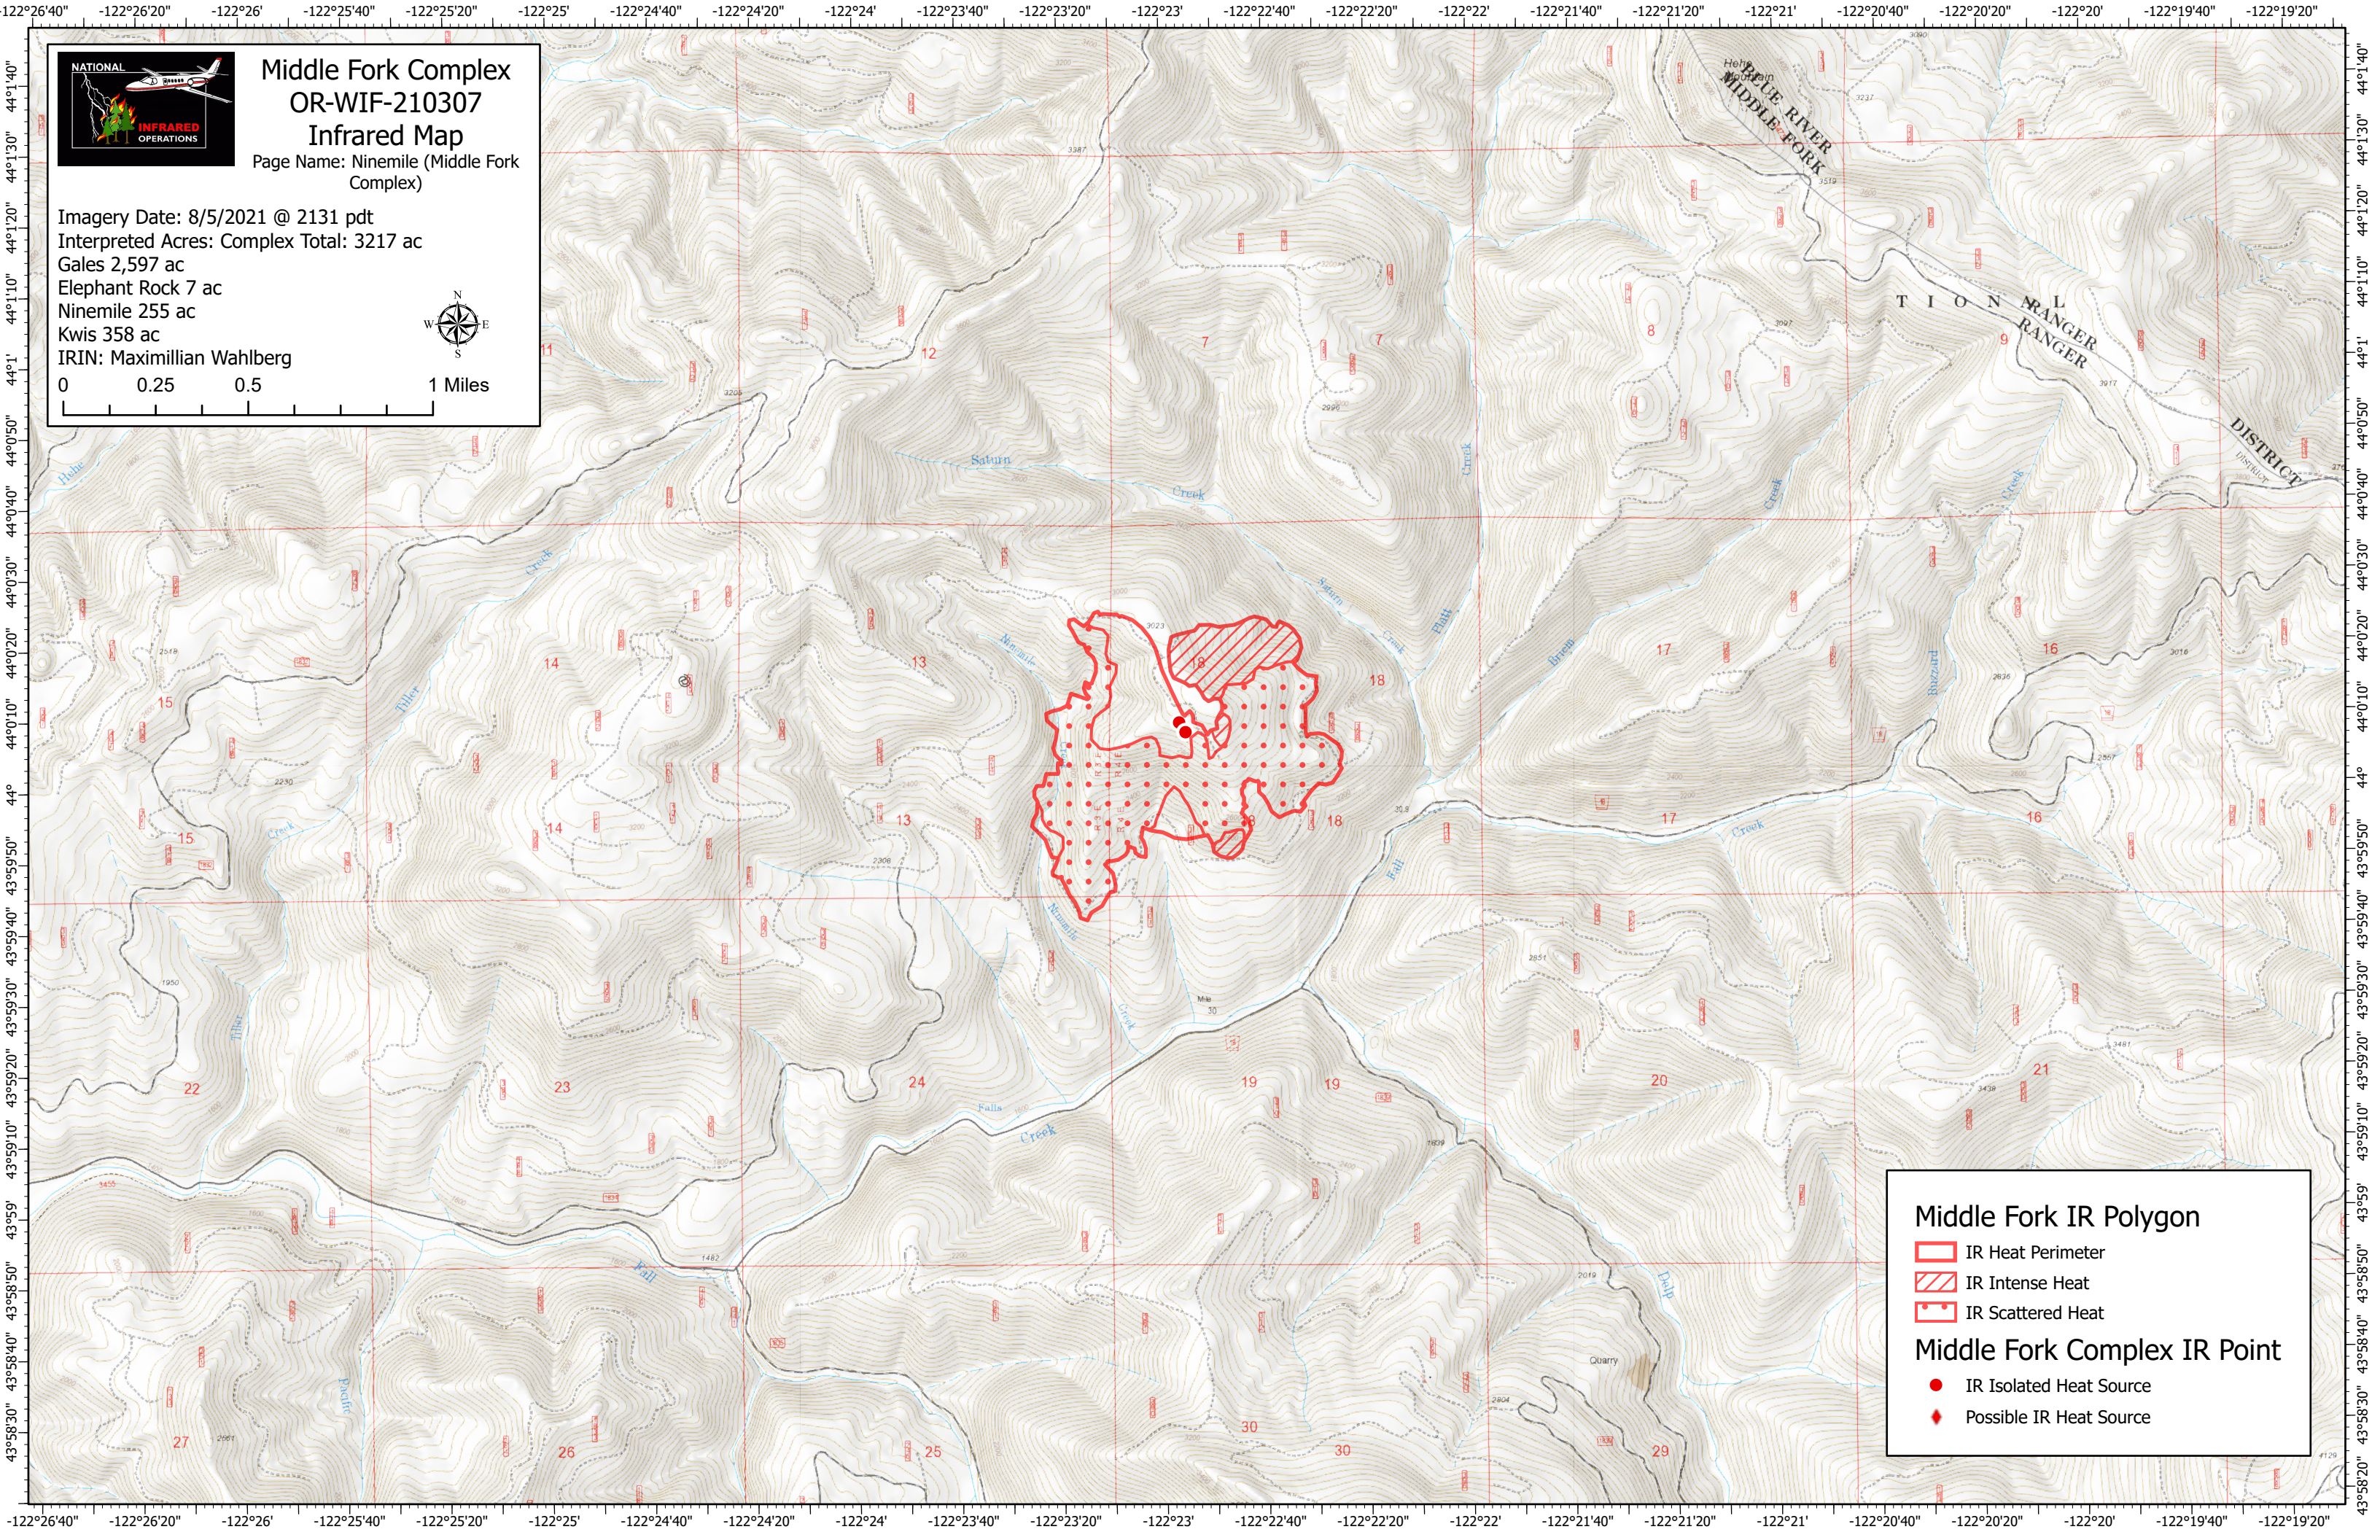

Middle Fork Complex OR-WIF-210307

Infrared Map

Page Name: Ninemile (Middle Fork Complex)

Imagery Date: 8/5/2021 @ 2131 pdt
Interpreted Acres: Complex Total: 3217 ac
Gales 2,597 ac
Elephant Rock 7 ac
Ninemile 255 ac
Kwis 358 ac
IRIN: Maximillian Wahlberg

0 0.25 0.5 1 Miles

Middle Fork IR Polygon

- IR Heat Perimeter
- IR Intense Heat
- IR Scattered Heat

Middle Fork Complex IR Point

- IR Isolated Heat Source
- Possible IR Heat Source