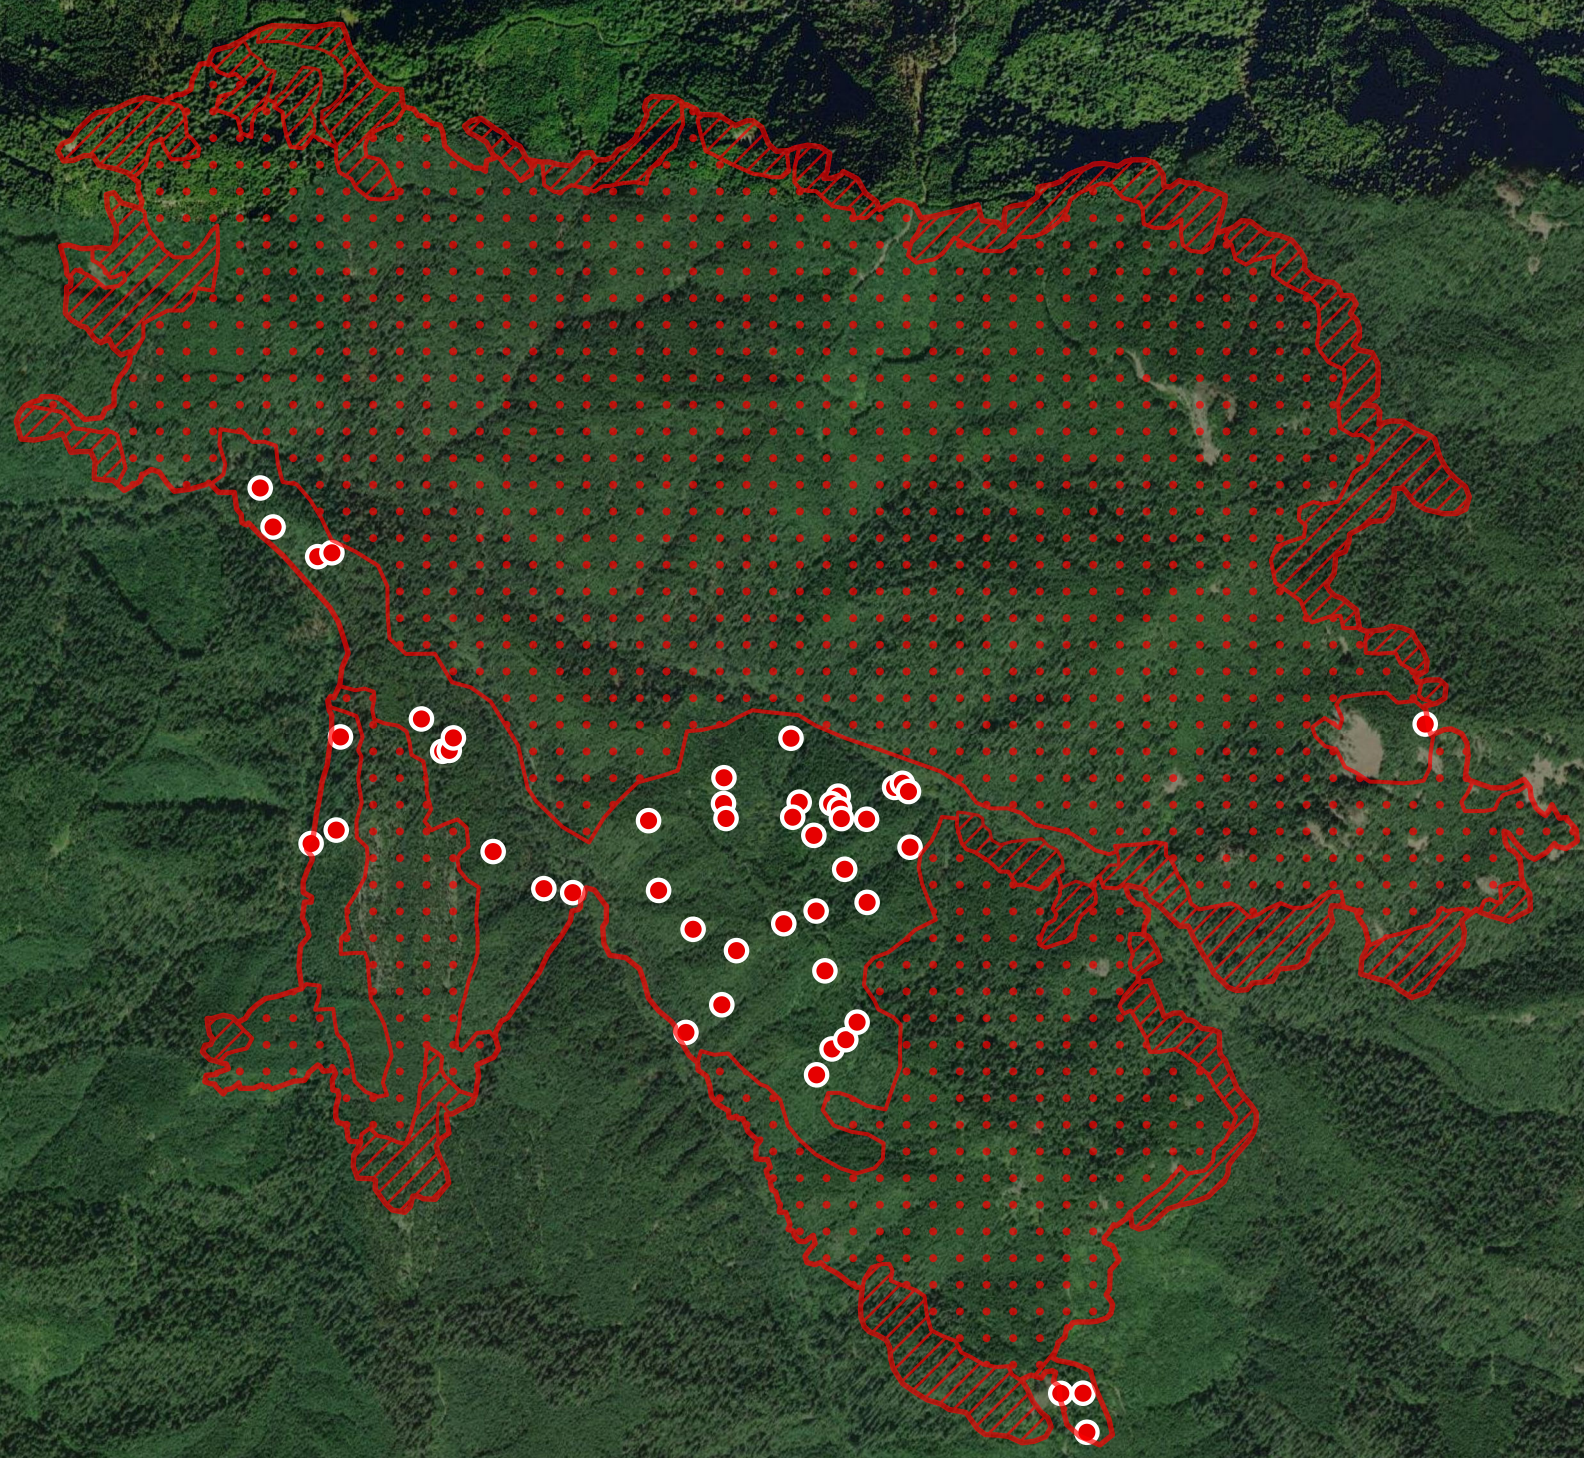

Middle Fork Complex
OR-WIF-210307
Infrared Map

Page Name: Gales (Middle Fork Complex)

Imagery Date: 8/6/2021 @ 2245 pdt
 Interpreted Acres: Complex Total: 3,609 ac
 Gales 2,969 ac
 Ninemile 282 ac
 Kwis 358 ac
 IRIN: Maximillian Wahlberg

Middle Fork IR Polygon

- IR Heat Perimeter
- IR Intense Heat
- IR Scattered Heat

Middle Fork Complex IR Point

- IR Isolated Heat Source
- Possible IR Heat Source