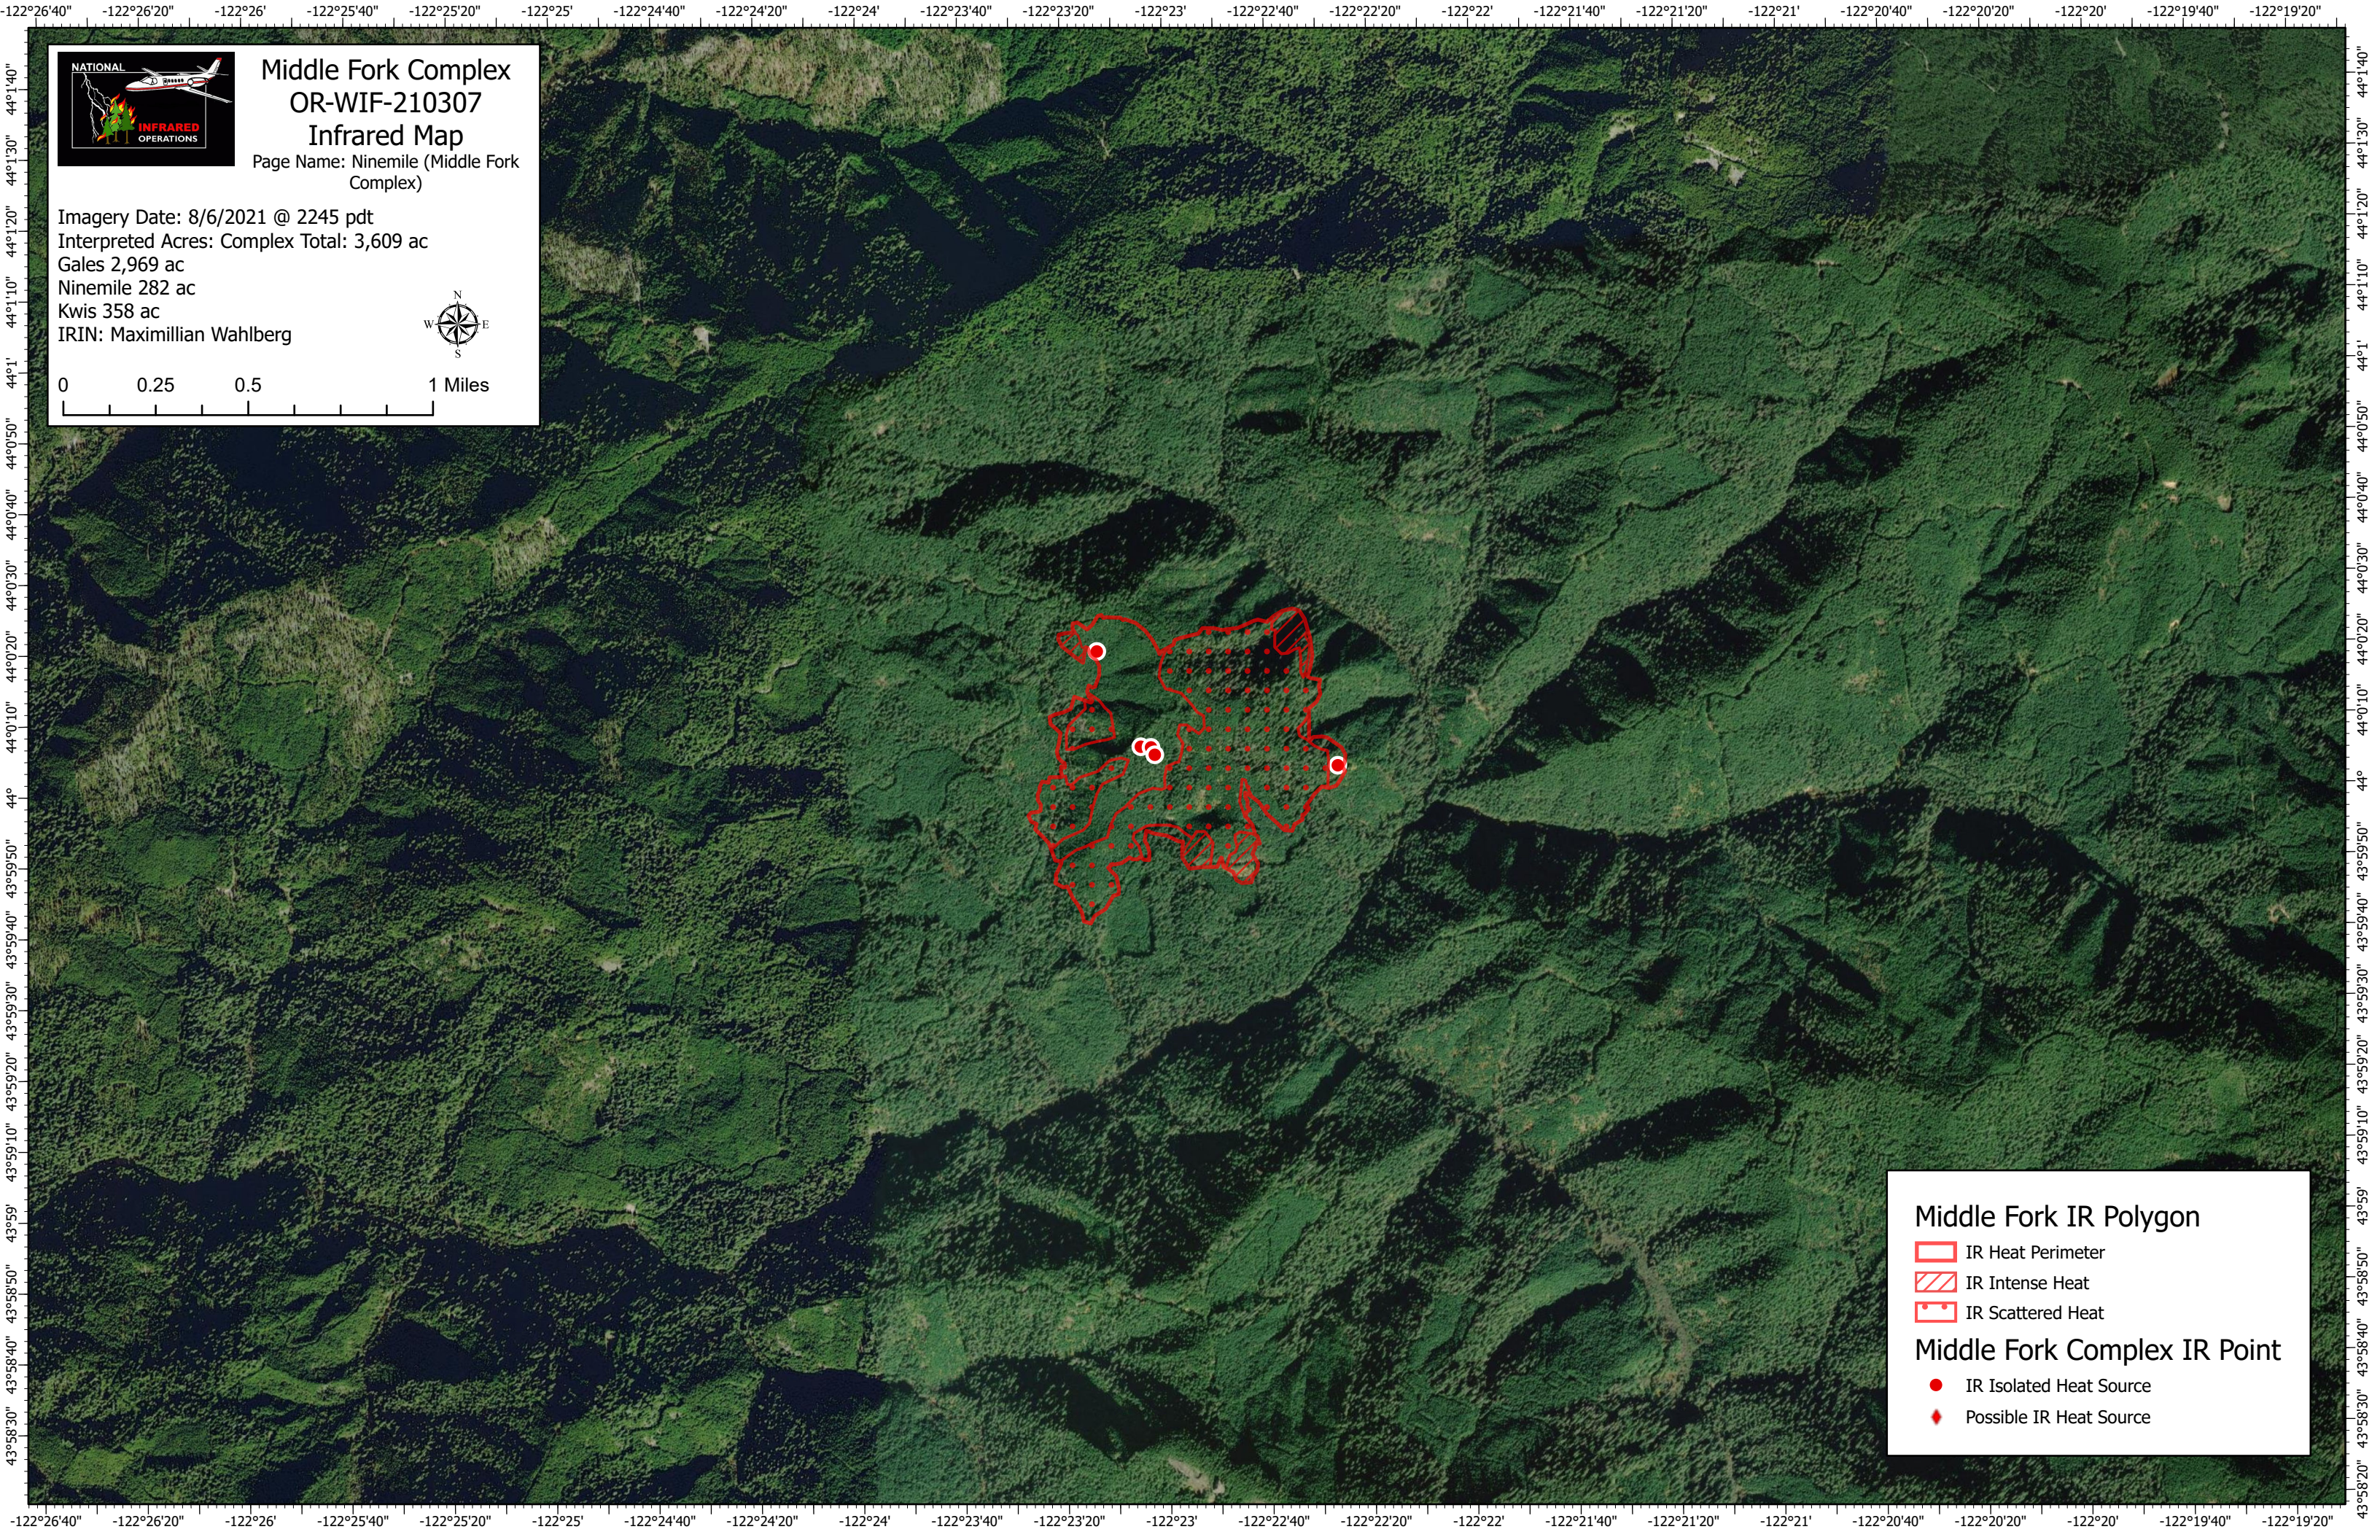

Middle Fork Complex
OR-WIF-210307
Infrared Map

Page Name: Ninemile (Middle Fork Complex)

Imagery Date: 8/6/2021 @ 2245 pdt
 Interpreted Acres: Complex Total: 3,609 ac
 Gales 2,969 ac
 Ninemile 282 ac
 Kwis 358 ac
 IRIN: Maximillian Wahlberg

Middle Fork IR Polygon

- IR Heat Perimeter
- IR Intense Heat
- IR Scattered Heat

Middle Fork Complex IR Point

- IR Isolated Heat Source
- Possible IR Heat Source