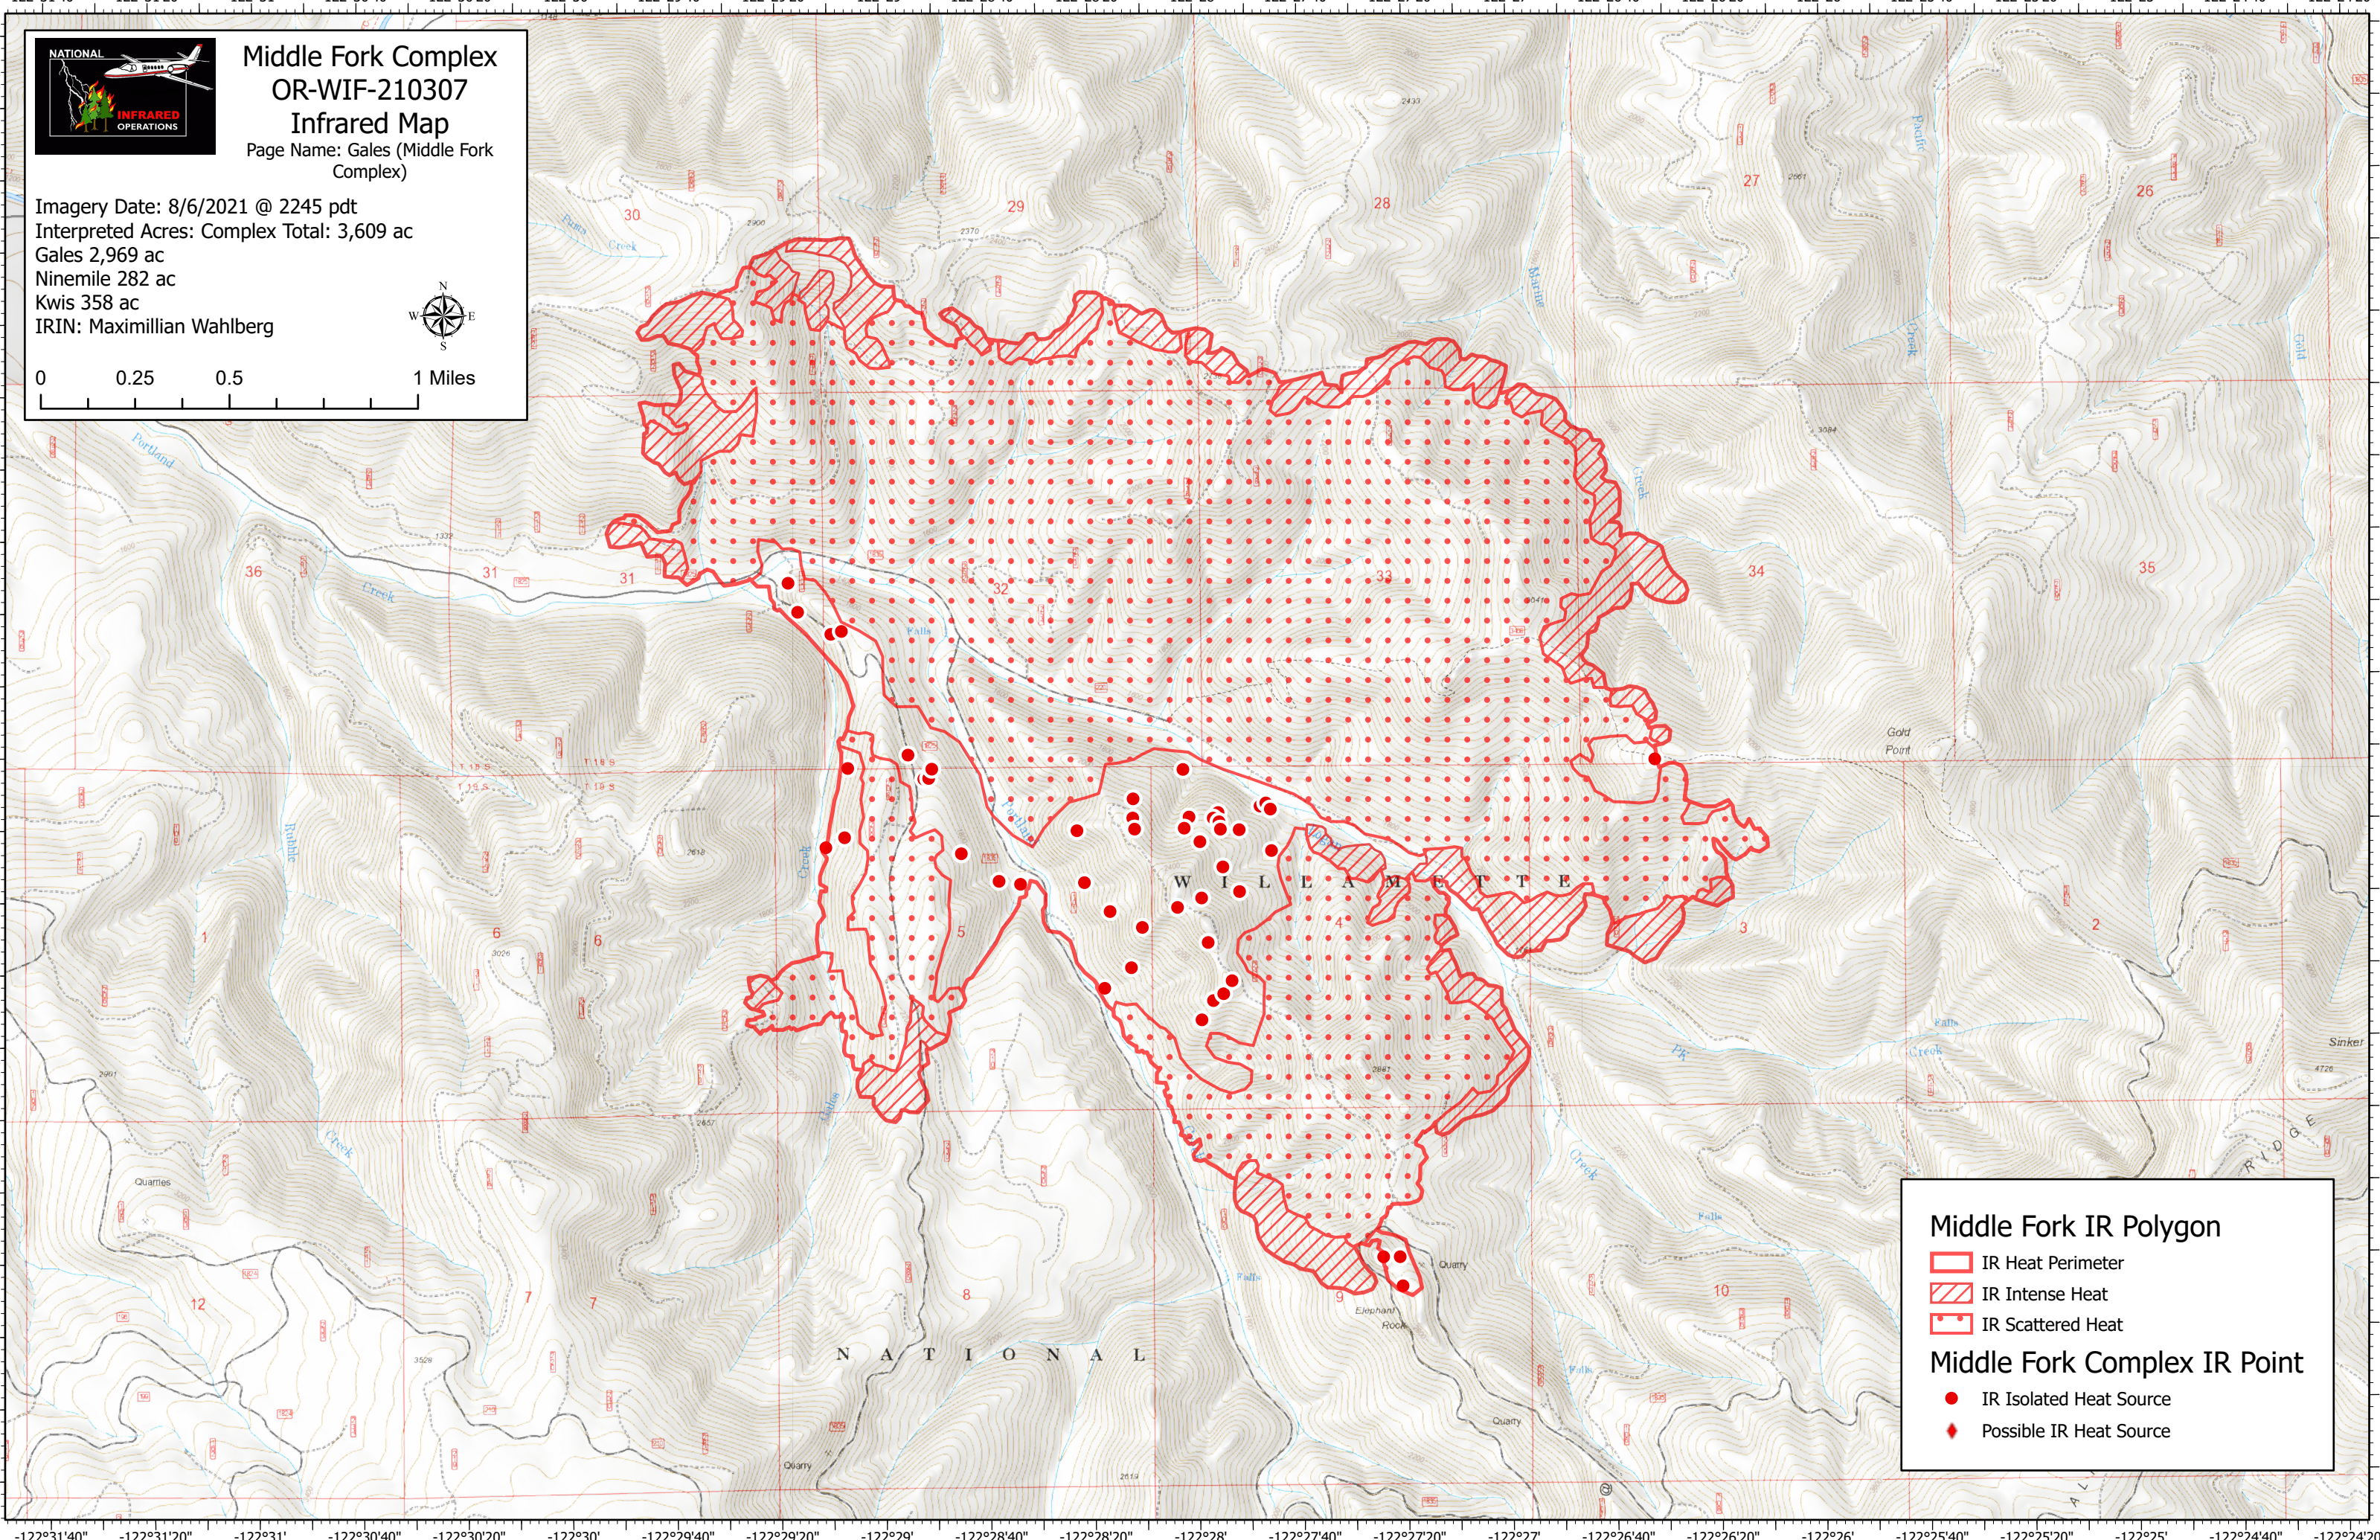

**Middle Fork Complex**  
**OR-WIF-210307**  
**Infrared Map**  
 Page Name: Gales (Middle Fork Complex)

Imagery Date: 8/6/2021 @ 2245 pdt  
 Interpreted Acres: Complex Total: 3,609 ac  
 Gales 2,969 ac  
 Ninemile 282 ac  
 Kwis 358 ac  
 IRIN: Maximillian Wahlberg

**Middle Fork IR Polygon**

- IR Heat Perimeter
- IR Intense Heat
- IR Scattered Heat

**Middle Fork Complex IR Point**

- IR Isolated Heat Source
- Possible IR Heat Source