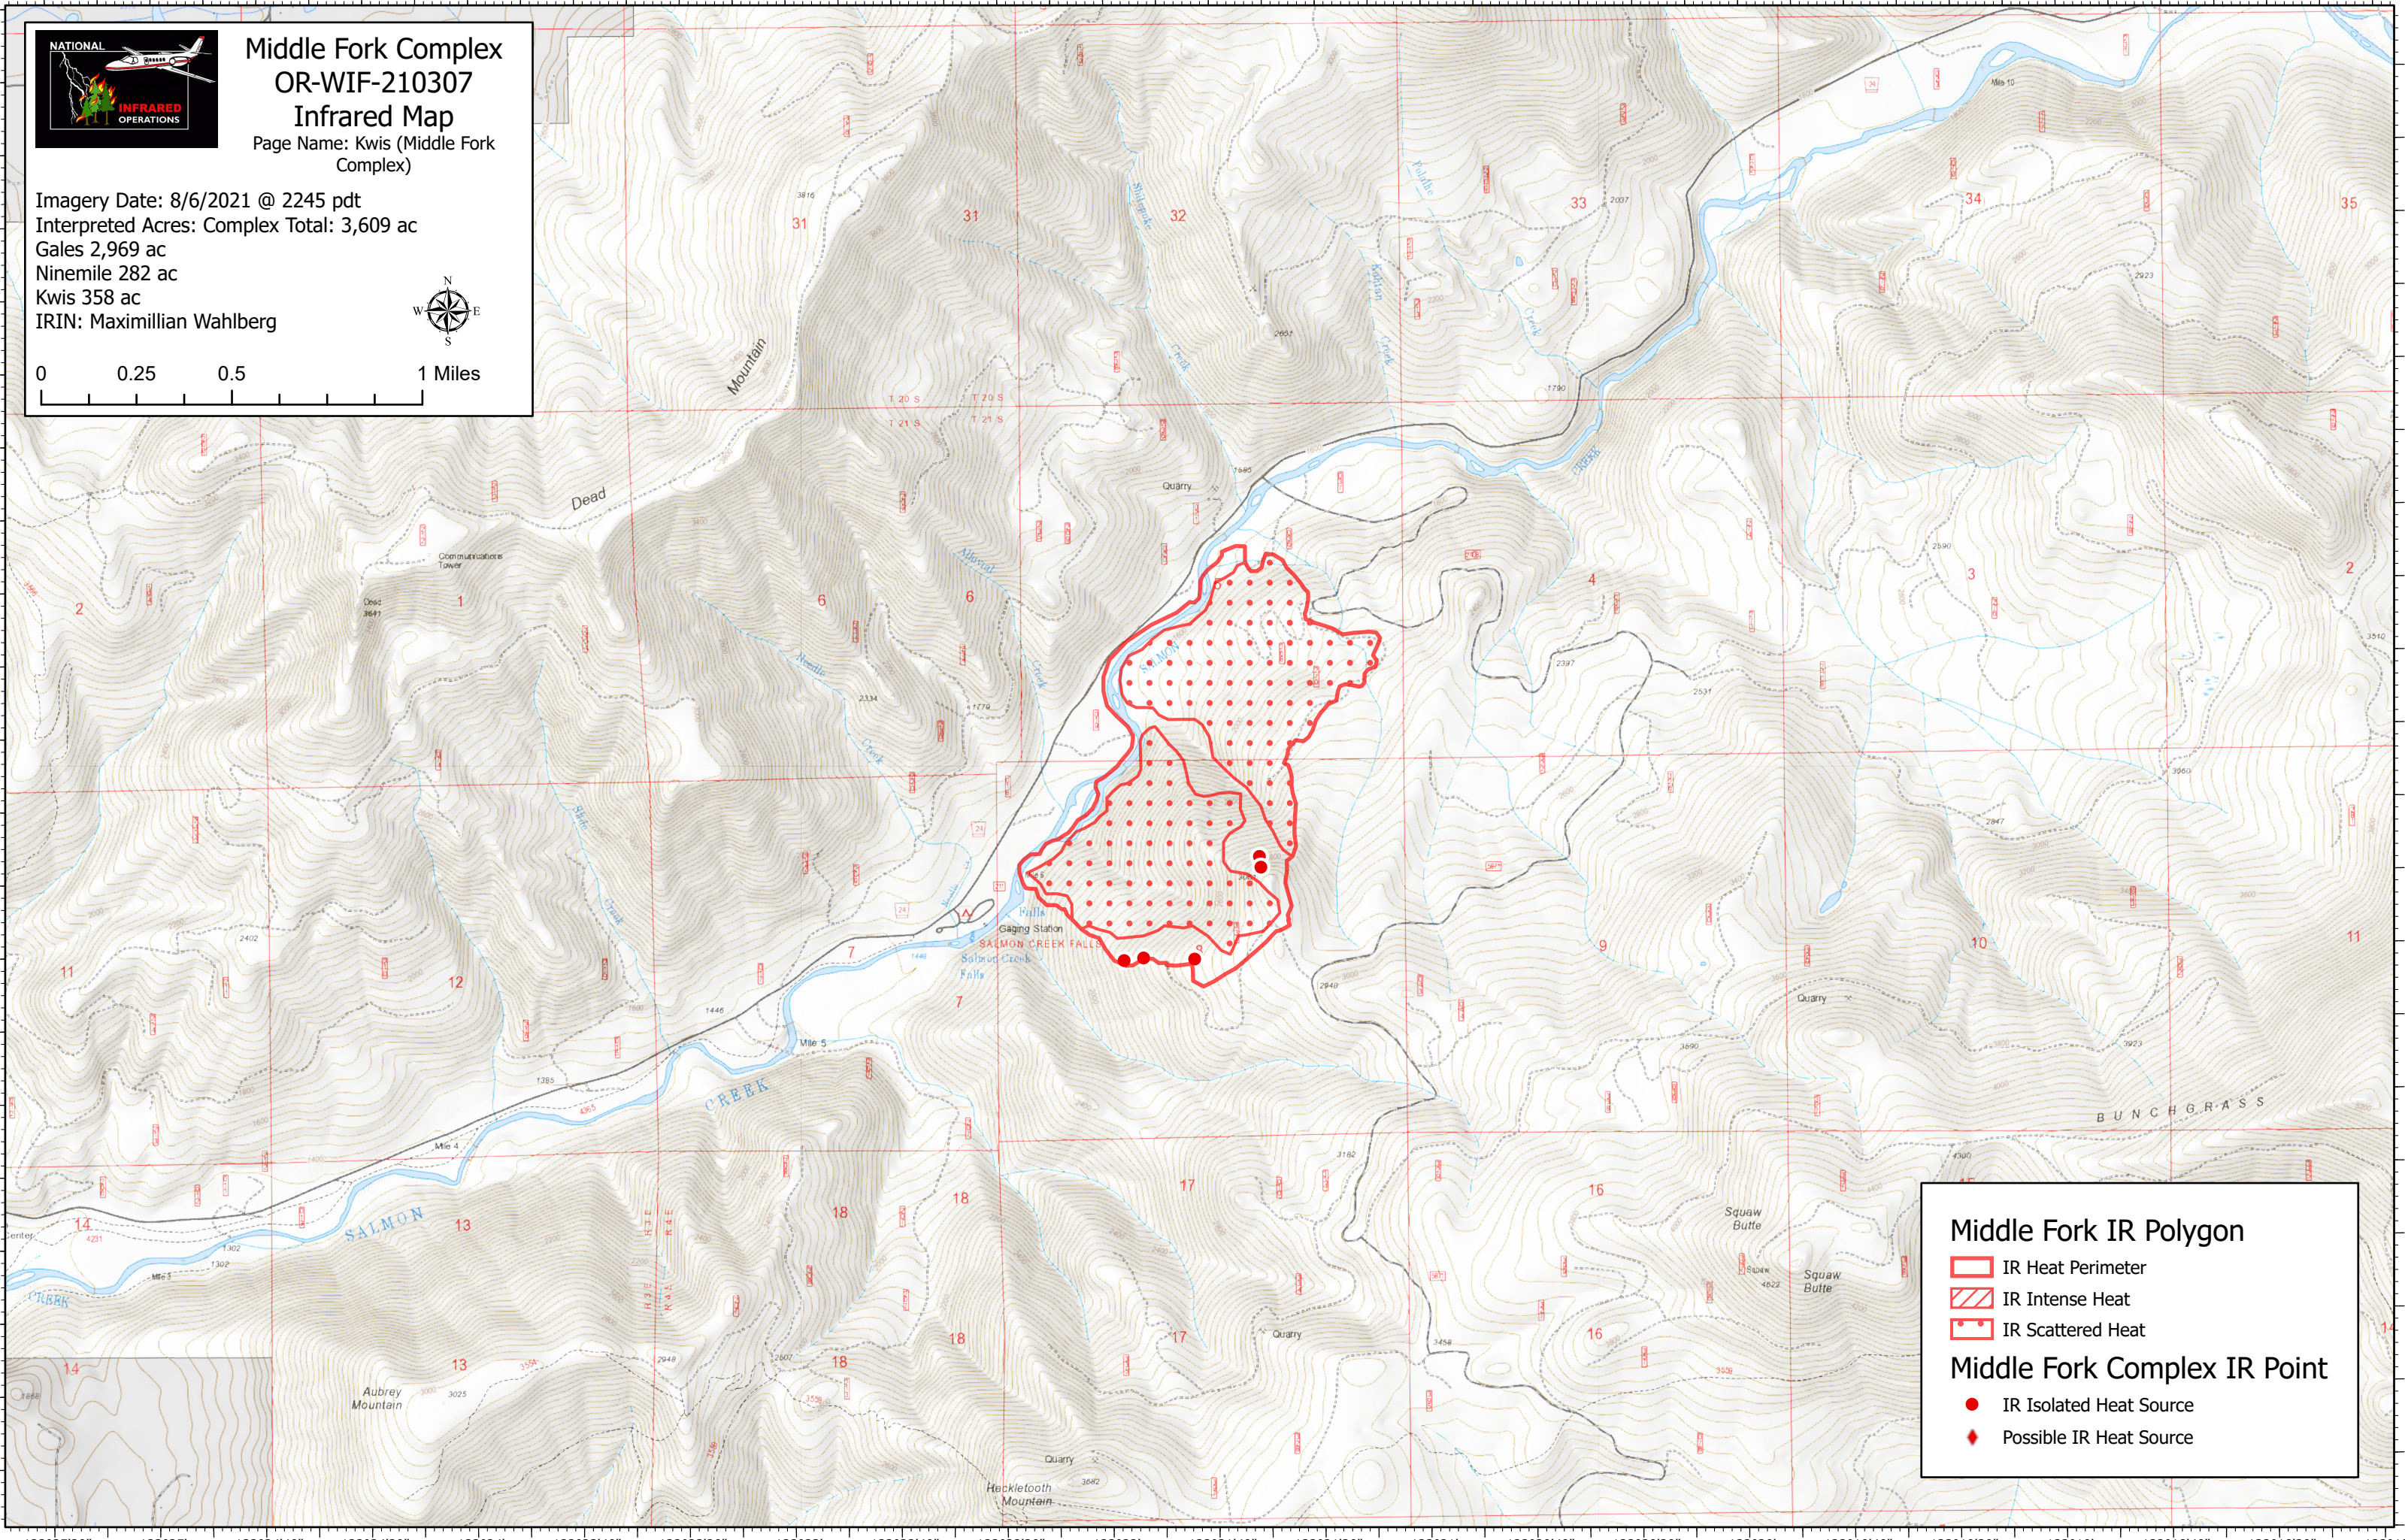

Middle Fork Complex
OR-WIF-210307
Infrared Map
 Page Name: Kwis (Middle Fork Complex)

Imagery Date: 8/6/2021 @ 2245 pdt
 Interpreted Acres: Complex Total: 3,609 ac
 Gales 2,969 ac
 Ninemile 282 ac
 Kwis 358 ac
 IRIN: Maximillian Wahlberg

Middle Fork IR Polygon

- IR Heat Perimeter
- IR Intense Heat
- IR Scattered Heat

Middle Fork Complex IR Point

- IR Isolated Heat Source
- Possible IR Heat Source