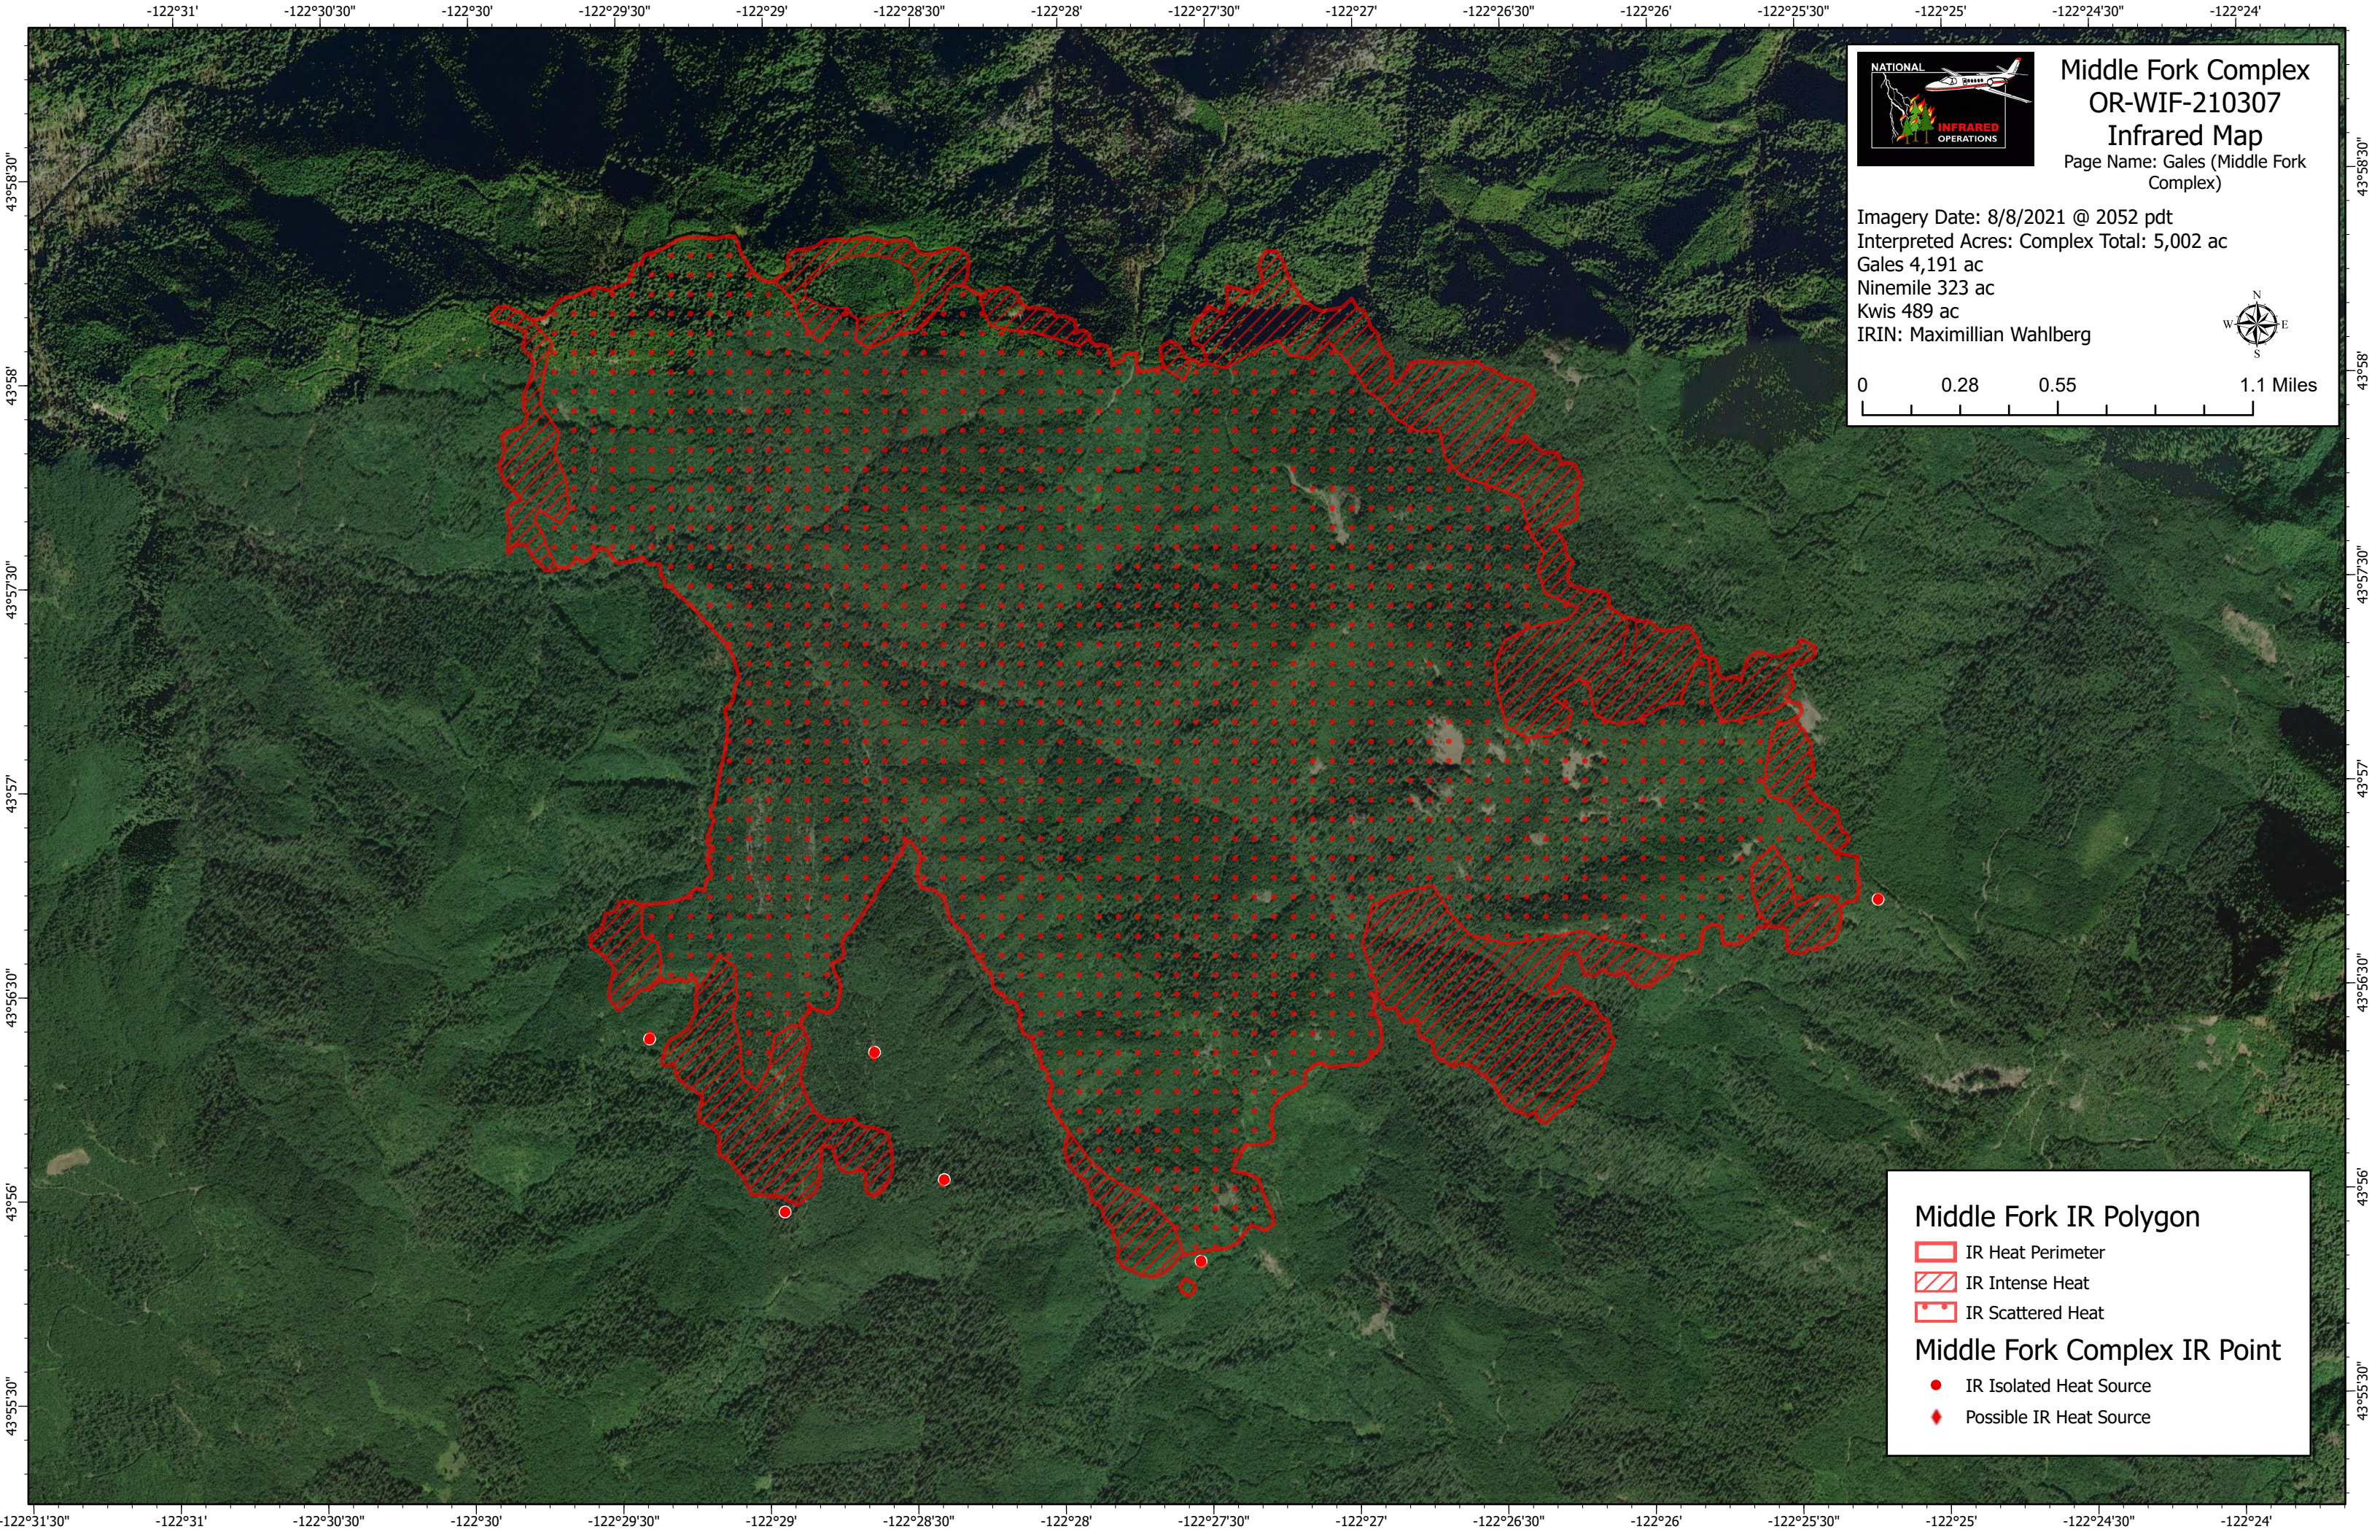

Middle Fork Complex OR-WIF-210307 Infrared Map

Page Name: Gales (Middle Fork Complex)
Imagery Date: 8/8/2021 @ 2052 pdt
Interpreted Acres: Complex Total: 5,002 ac
Gales 4,191 ac
Ninemile 323 ac
Kwis 489 ac
IRIN: Maximillian Wahlberg

Middle Fork IR Polygon

- IR Heat Perimeter
- IR Intense Heat
- IR Scattered Heat

Middle Fork Complex IR Point

- IR Isolated Heat Source
- Possible IR Heat Source