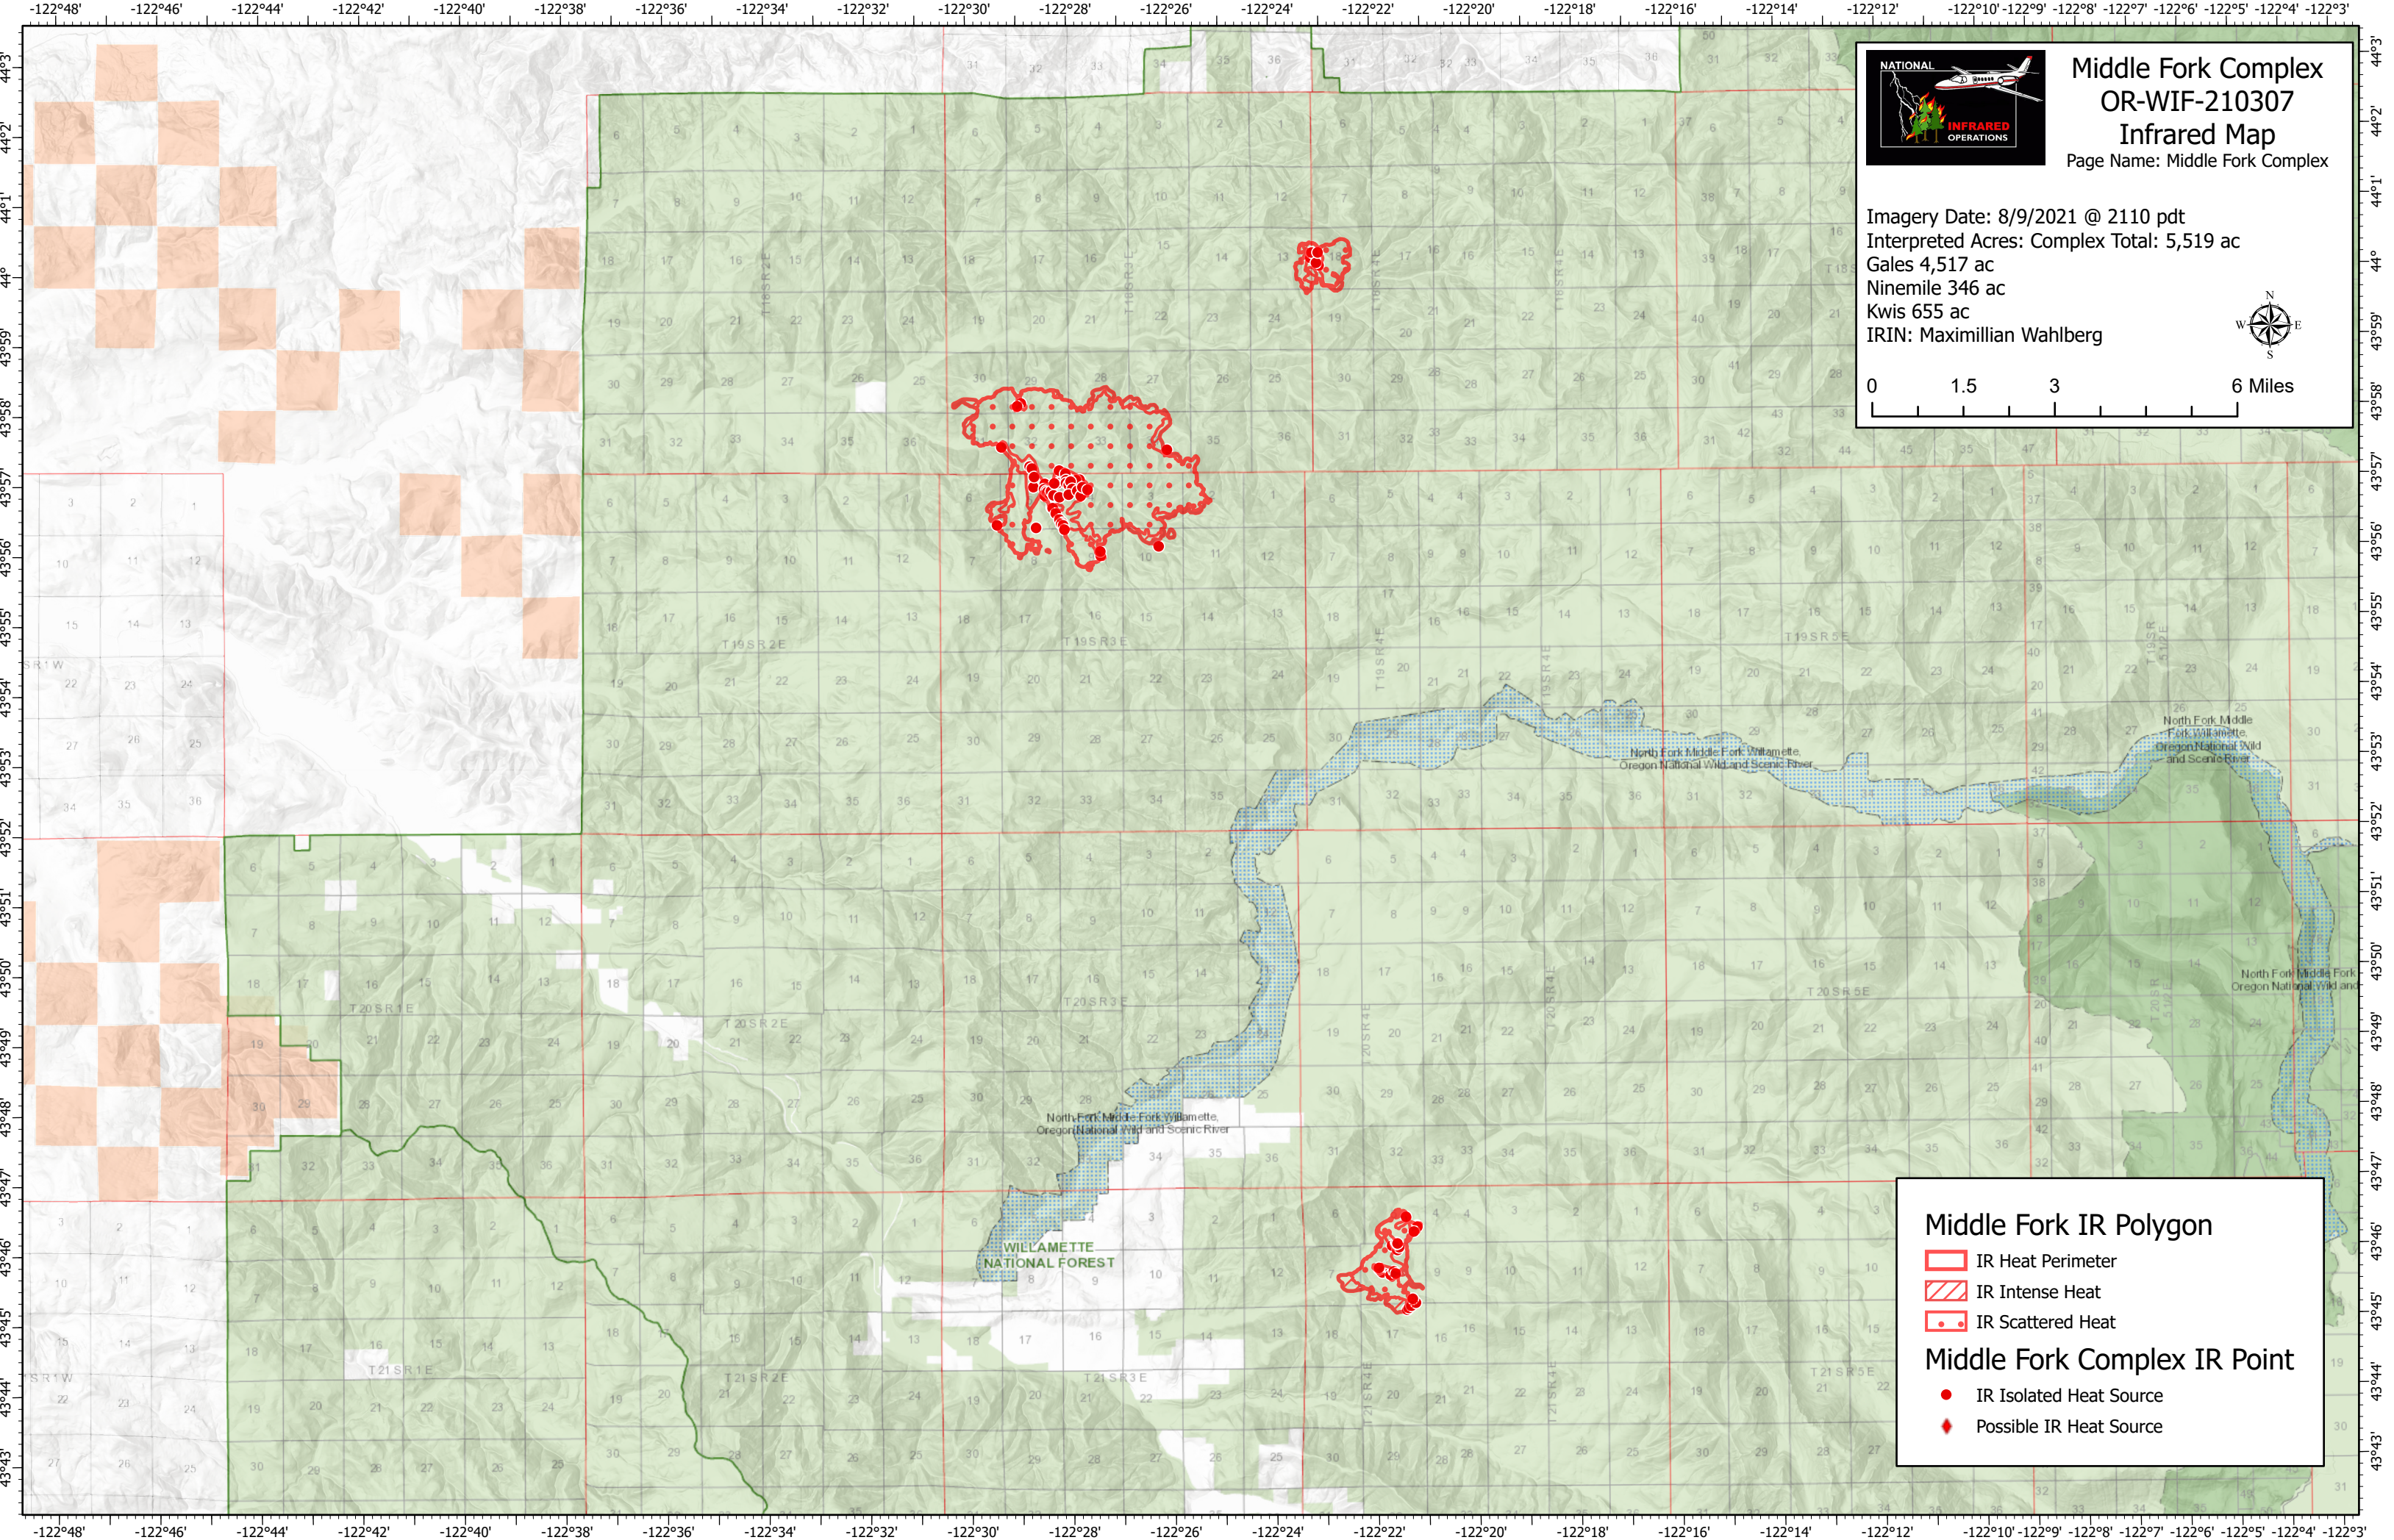

# Middle Fork Complex OR-WIF-210307 Infrared Map

Page Name: Middle Fork Complex

Imagery Date: 8/9/2021 @ 2110 pdt  
Interpreted Acres: Complex Total: 5,519 ac  
Gales 4,517 ac  
Ninemile 346 ac  
Kwis 655 ac  
IRIN: Maximillian Wahlberg

0 1.5 3 6 Miles

### Middle Fork IR Polygon

- IR Heat Perimeter
- IR Intense Heat
- IR Scattered Heat

### Middle Fork Complex IR Point

- IR Isolated Heat Source
- Possible IR Heat Source