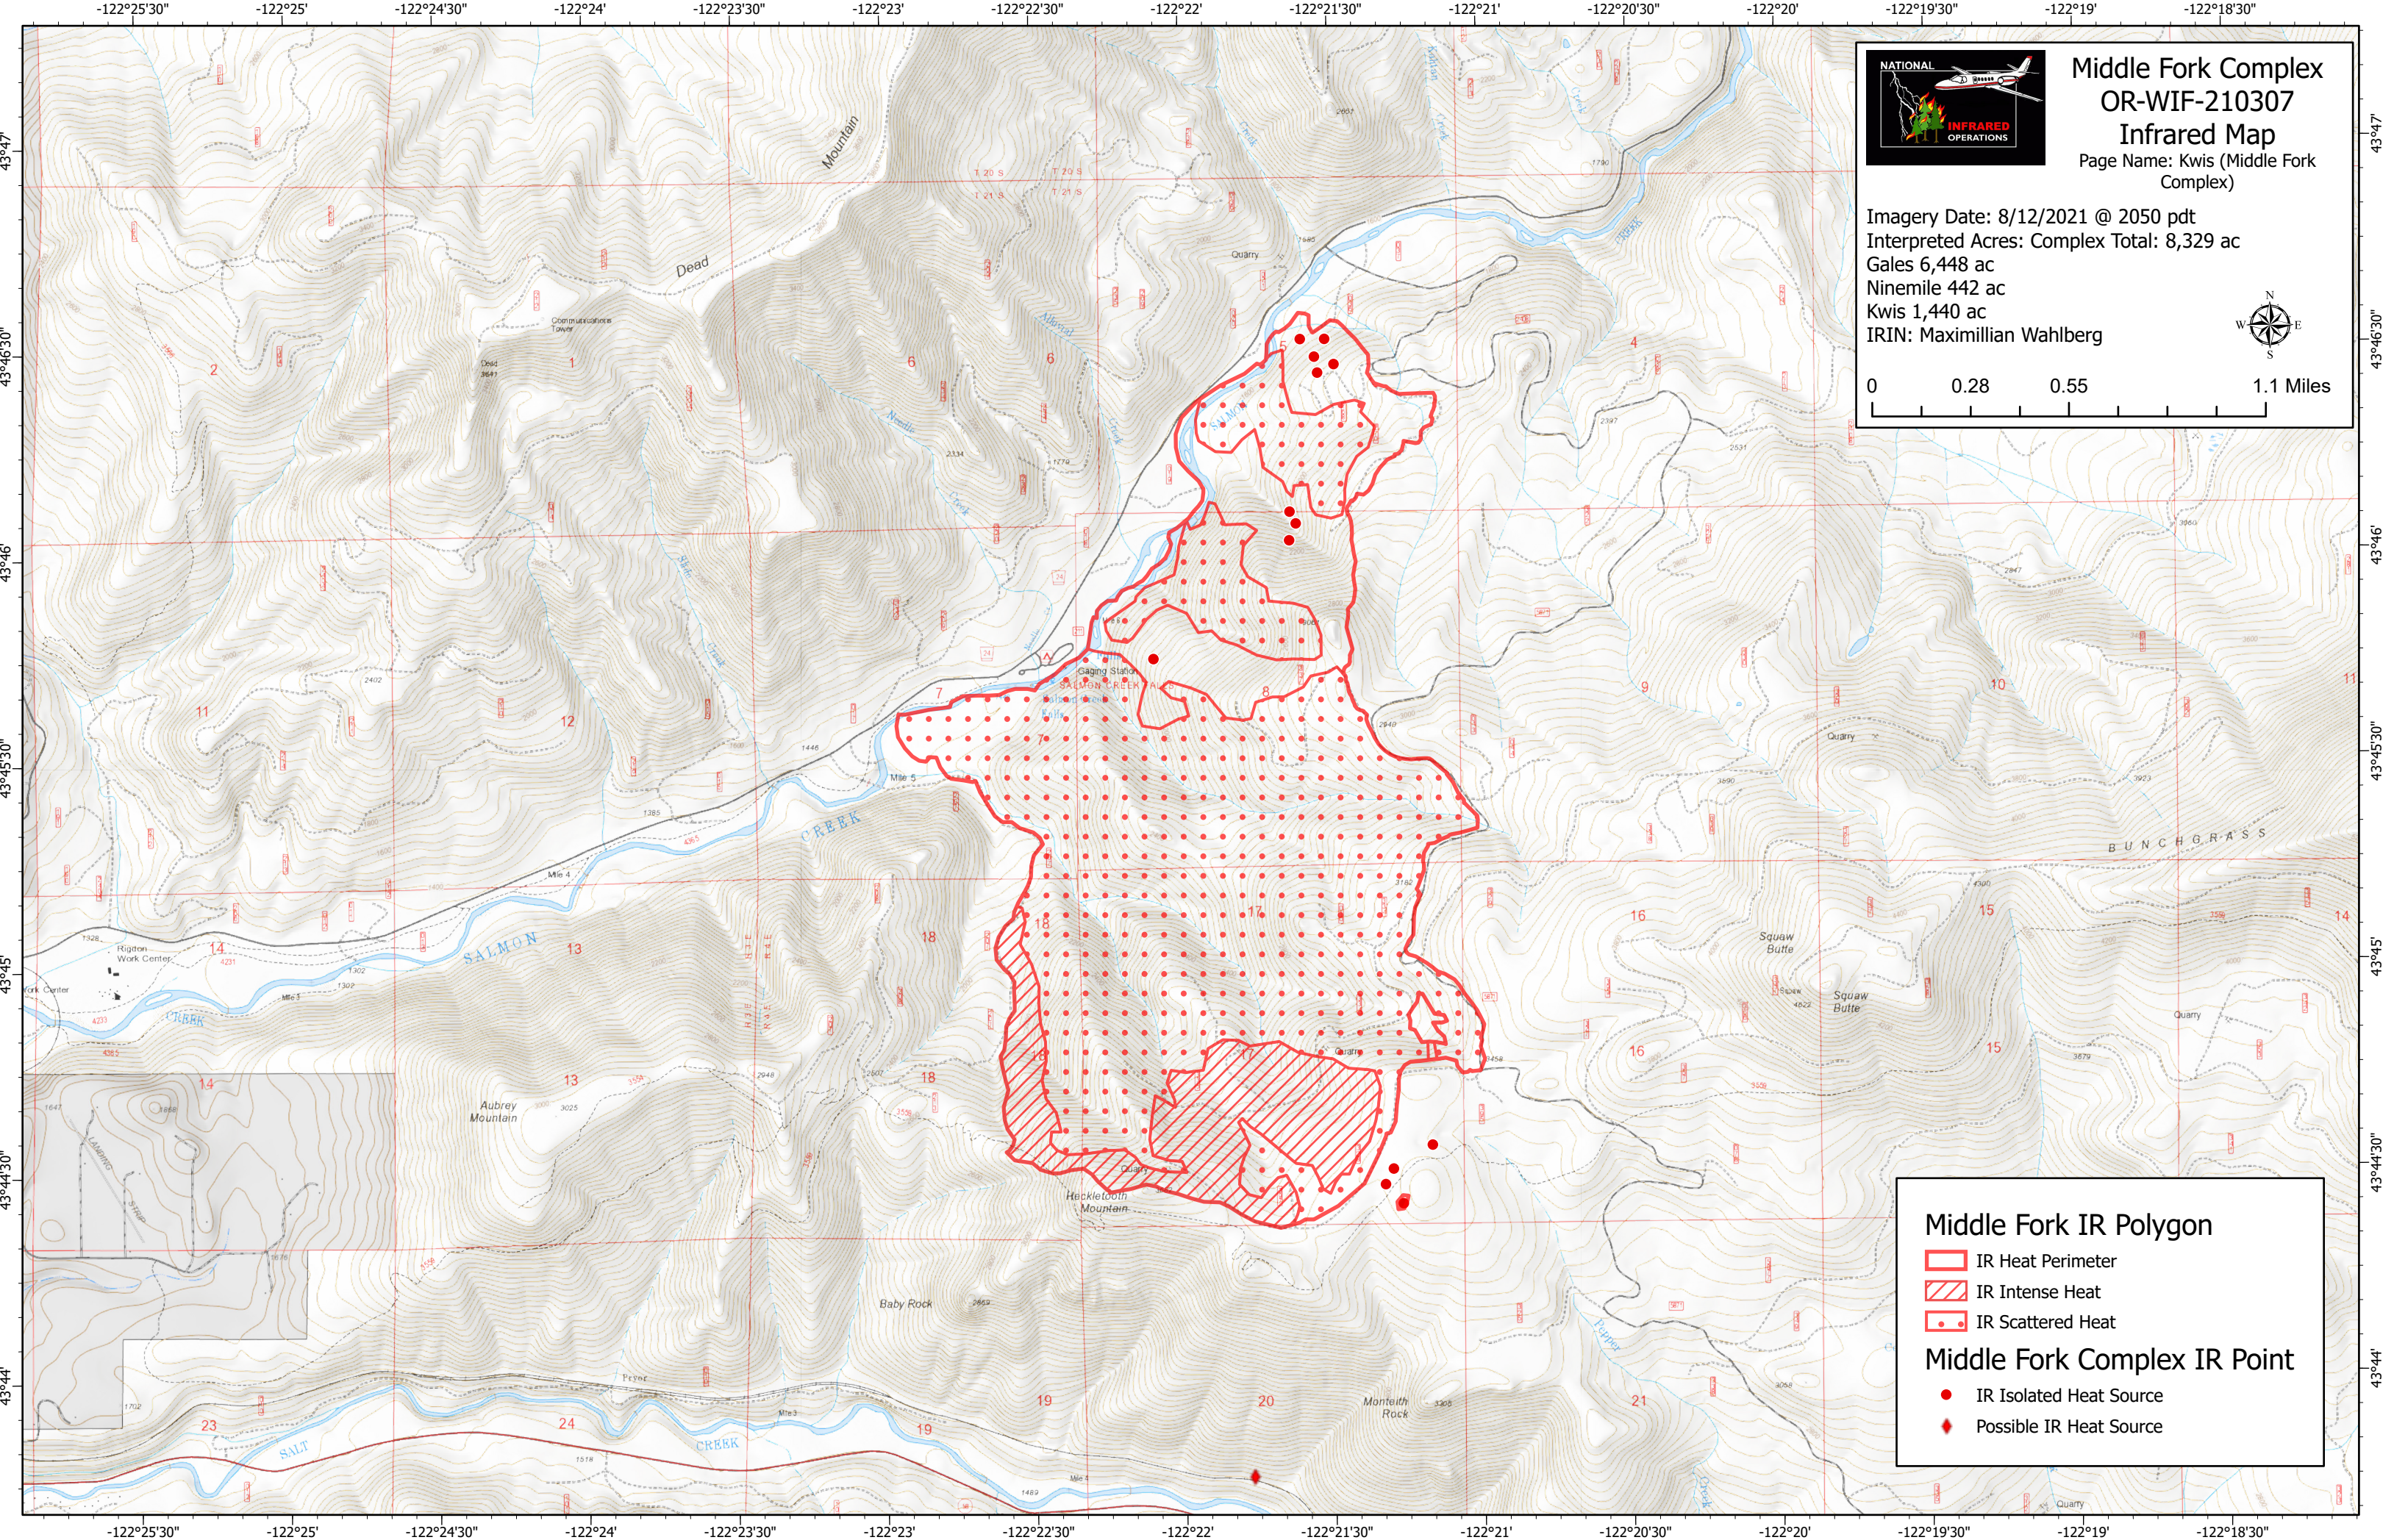

Middle Fork Complex OR-WIF-210307 Infrared Map

Page Name: Kwis (Middle Fork Complex)

Imagery Date: 8/12/2021 @ 2050 pdt
Interpreted Acres: Complex Total: 8,329 ac
Gales 6,448 ac
Ninemile 442 ac
Kwis 1,440 ac
IRIN: Maximillian Wahlberg

0 0.28 0.55 1.1 Miles

Middle Fork IR Polygon

- IR Heat Perimeter
- IR Intense Heat
- IR Scattered Heat

Middle Fork Complex IR Point

- IR Isolated Heat Source
- Possible IR Heat Source