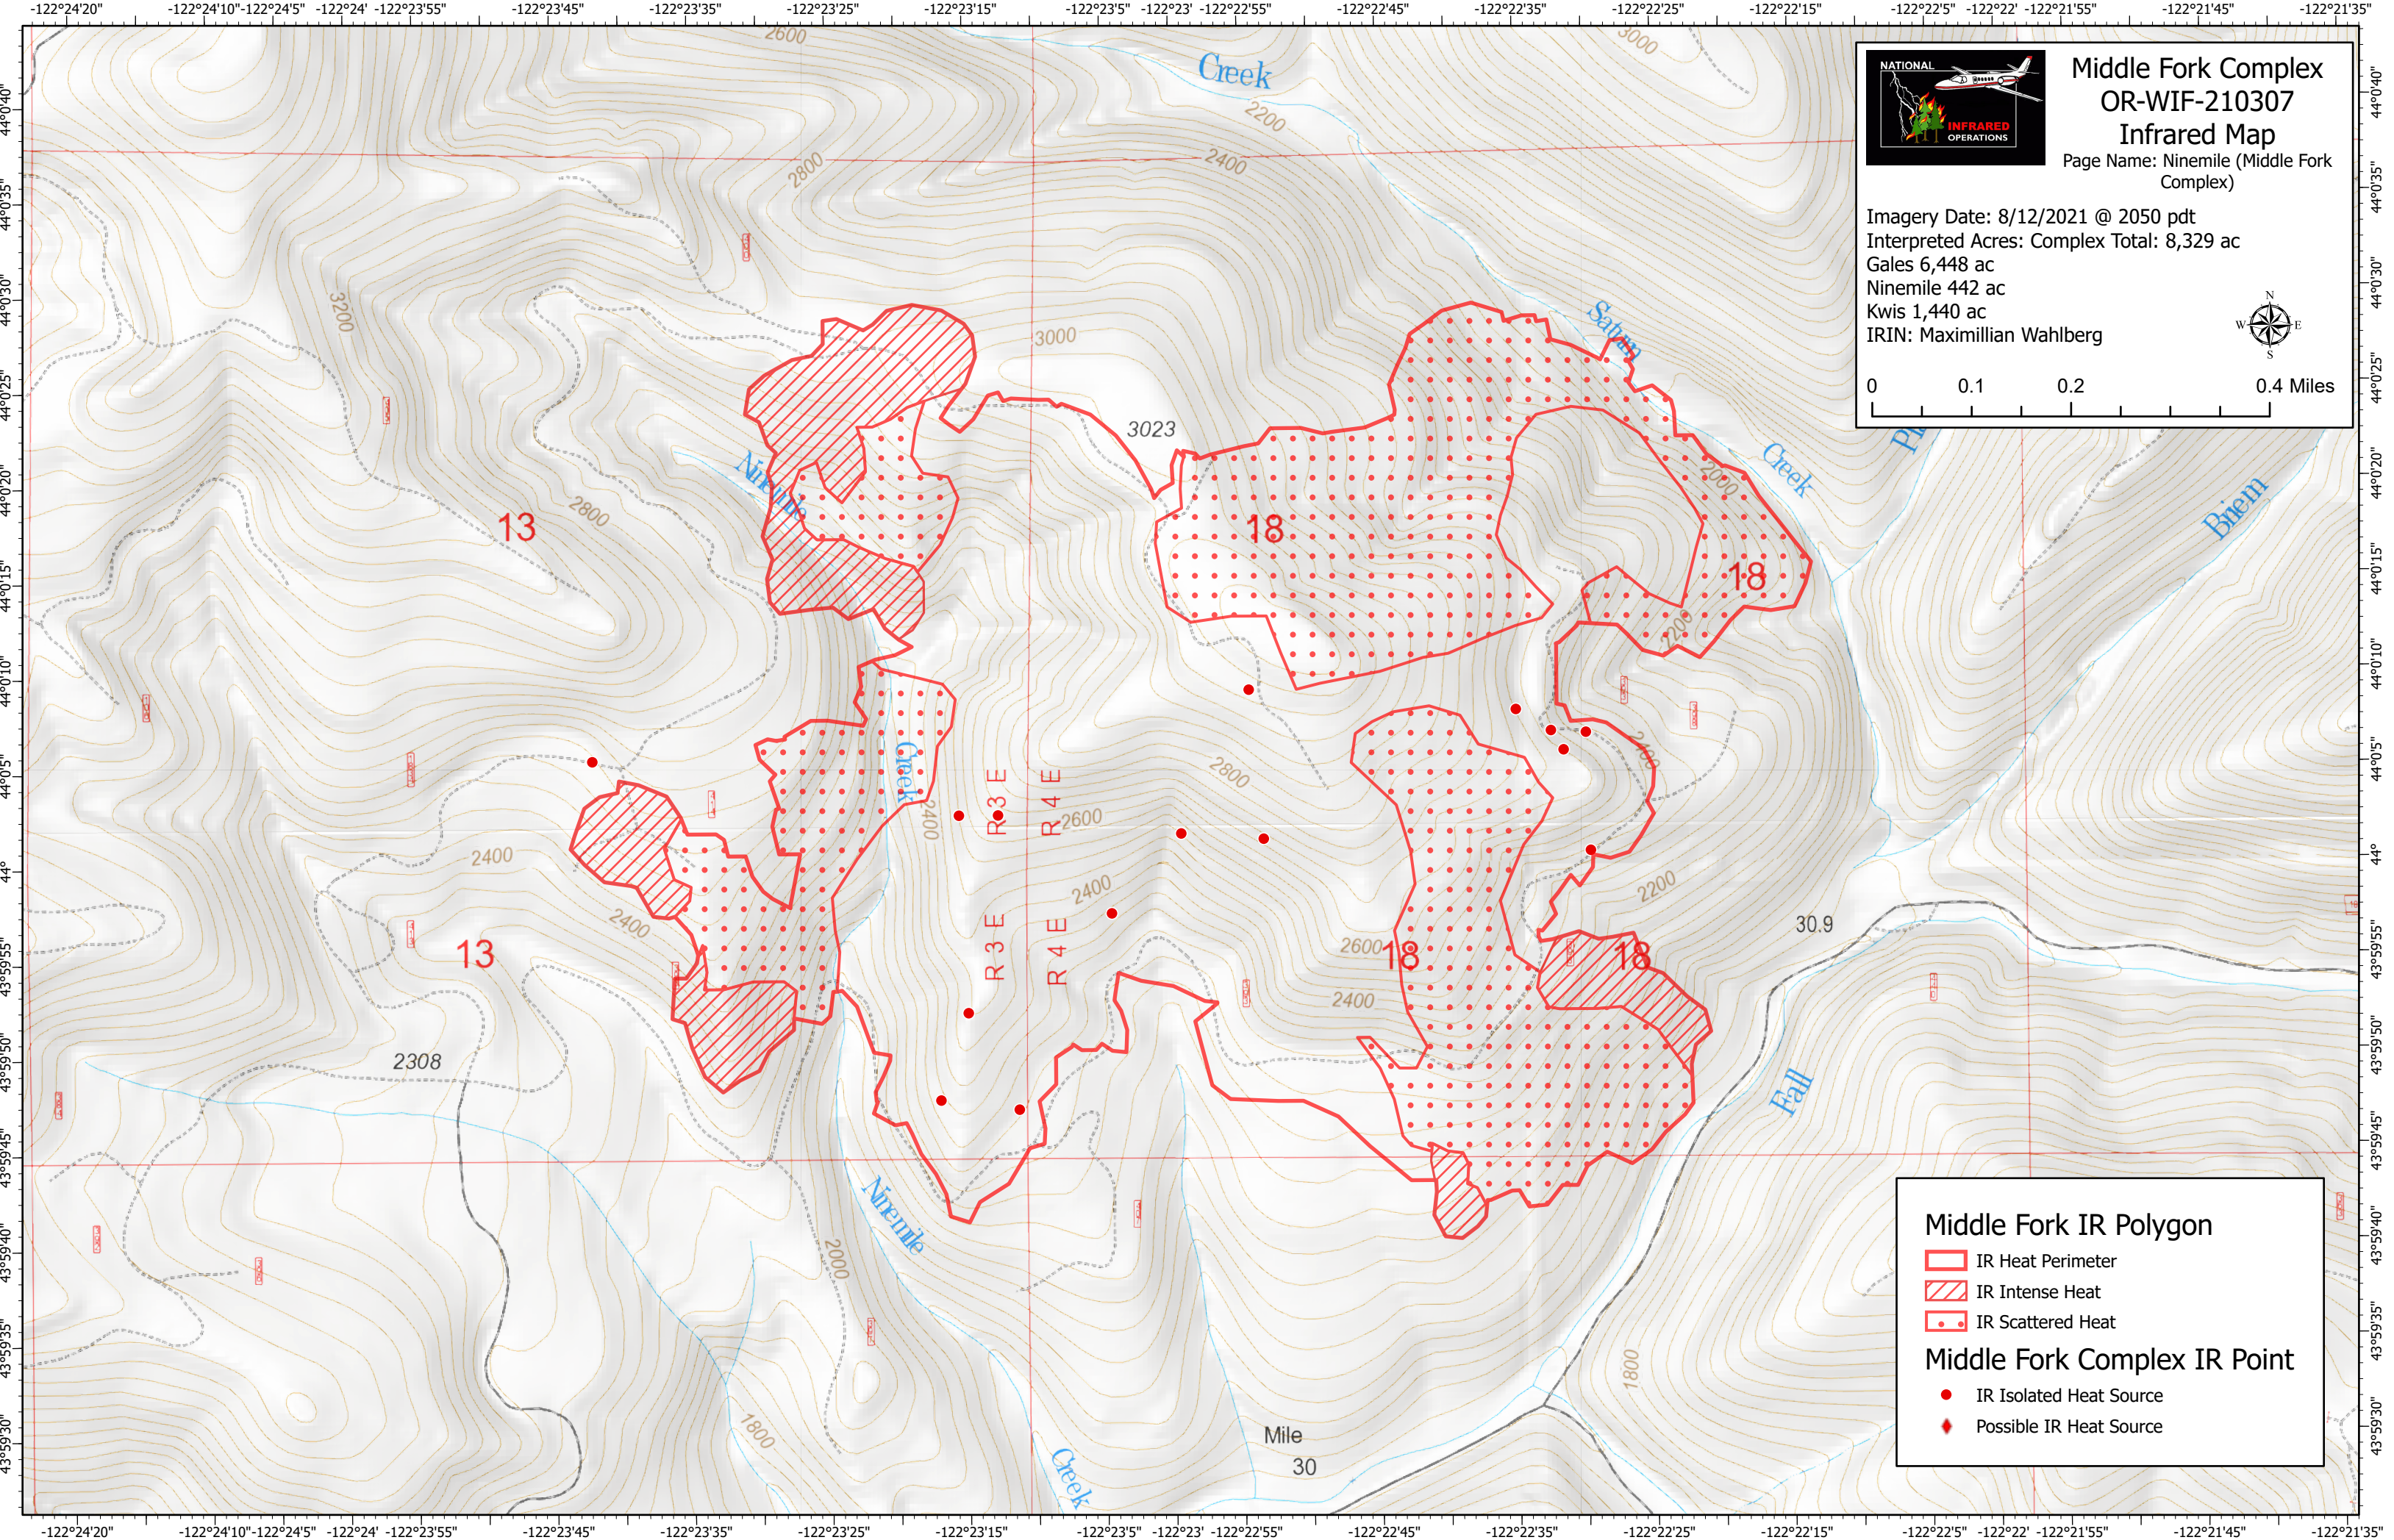

Middle Fork Complex
OR-WIF-210307
Infrared Map
Page Name: Ninemile (Middle Fork Complex)

Imagery Date: 8/12/2021 @ 2050 pdt
Interpreted Acres: Complex Total: 8,329 ac
Gales 6,448 ac
Ninemile 442 ac
Kwis 1,440 ac
IRIN: Maximillian Wahlberg

Middle Fork IR Polygon

- IR Heat Perimeter
- IR Intense Heat
- IR Scattered Heat

Middle Fork Complex IR Point

- IR Isolated Heat Source
- Possible IR Heat Source