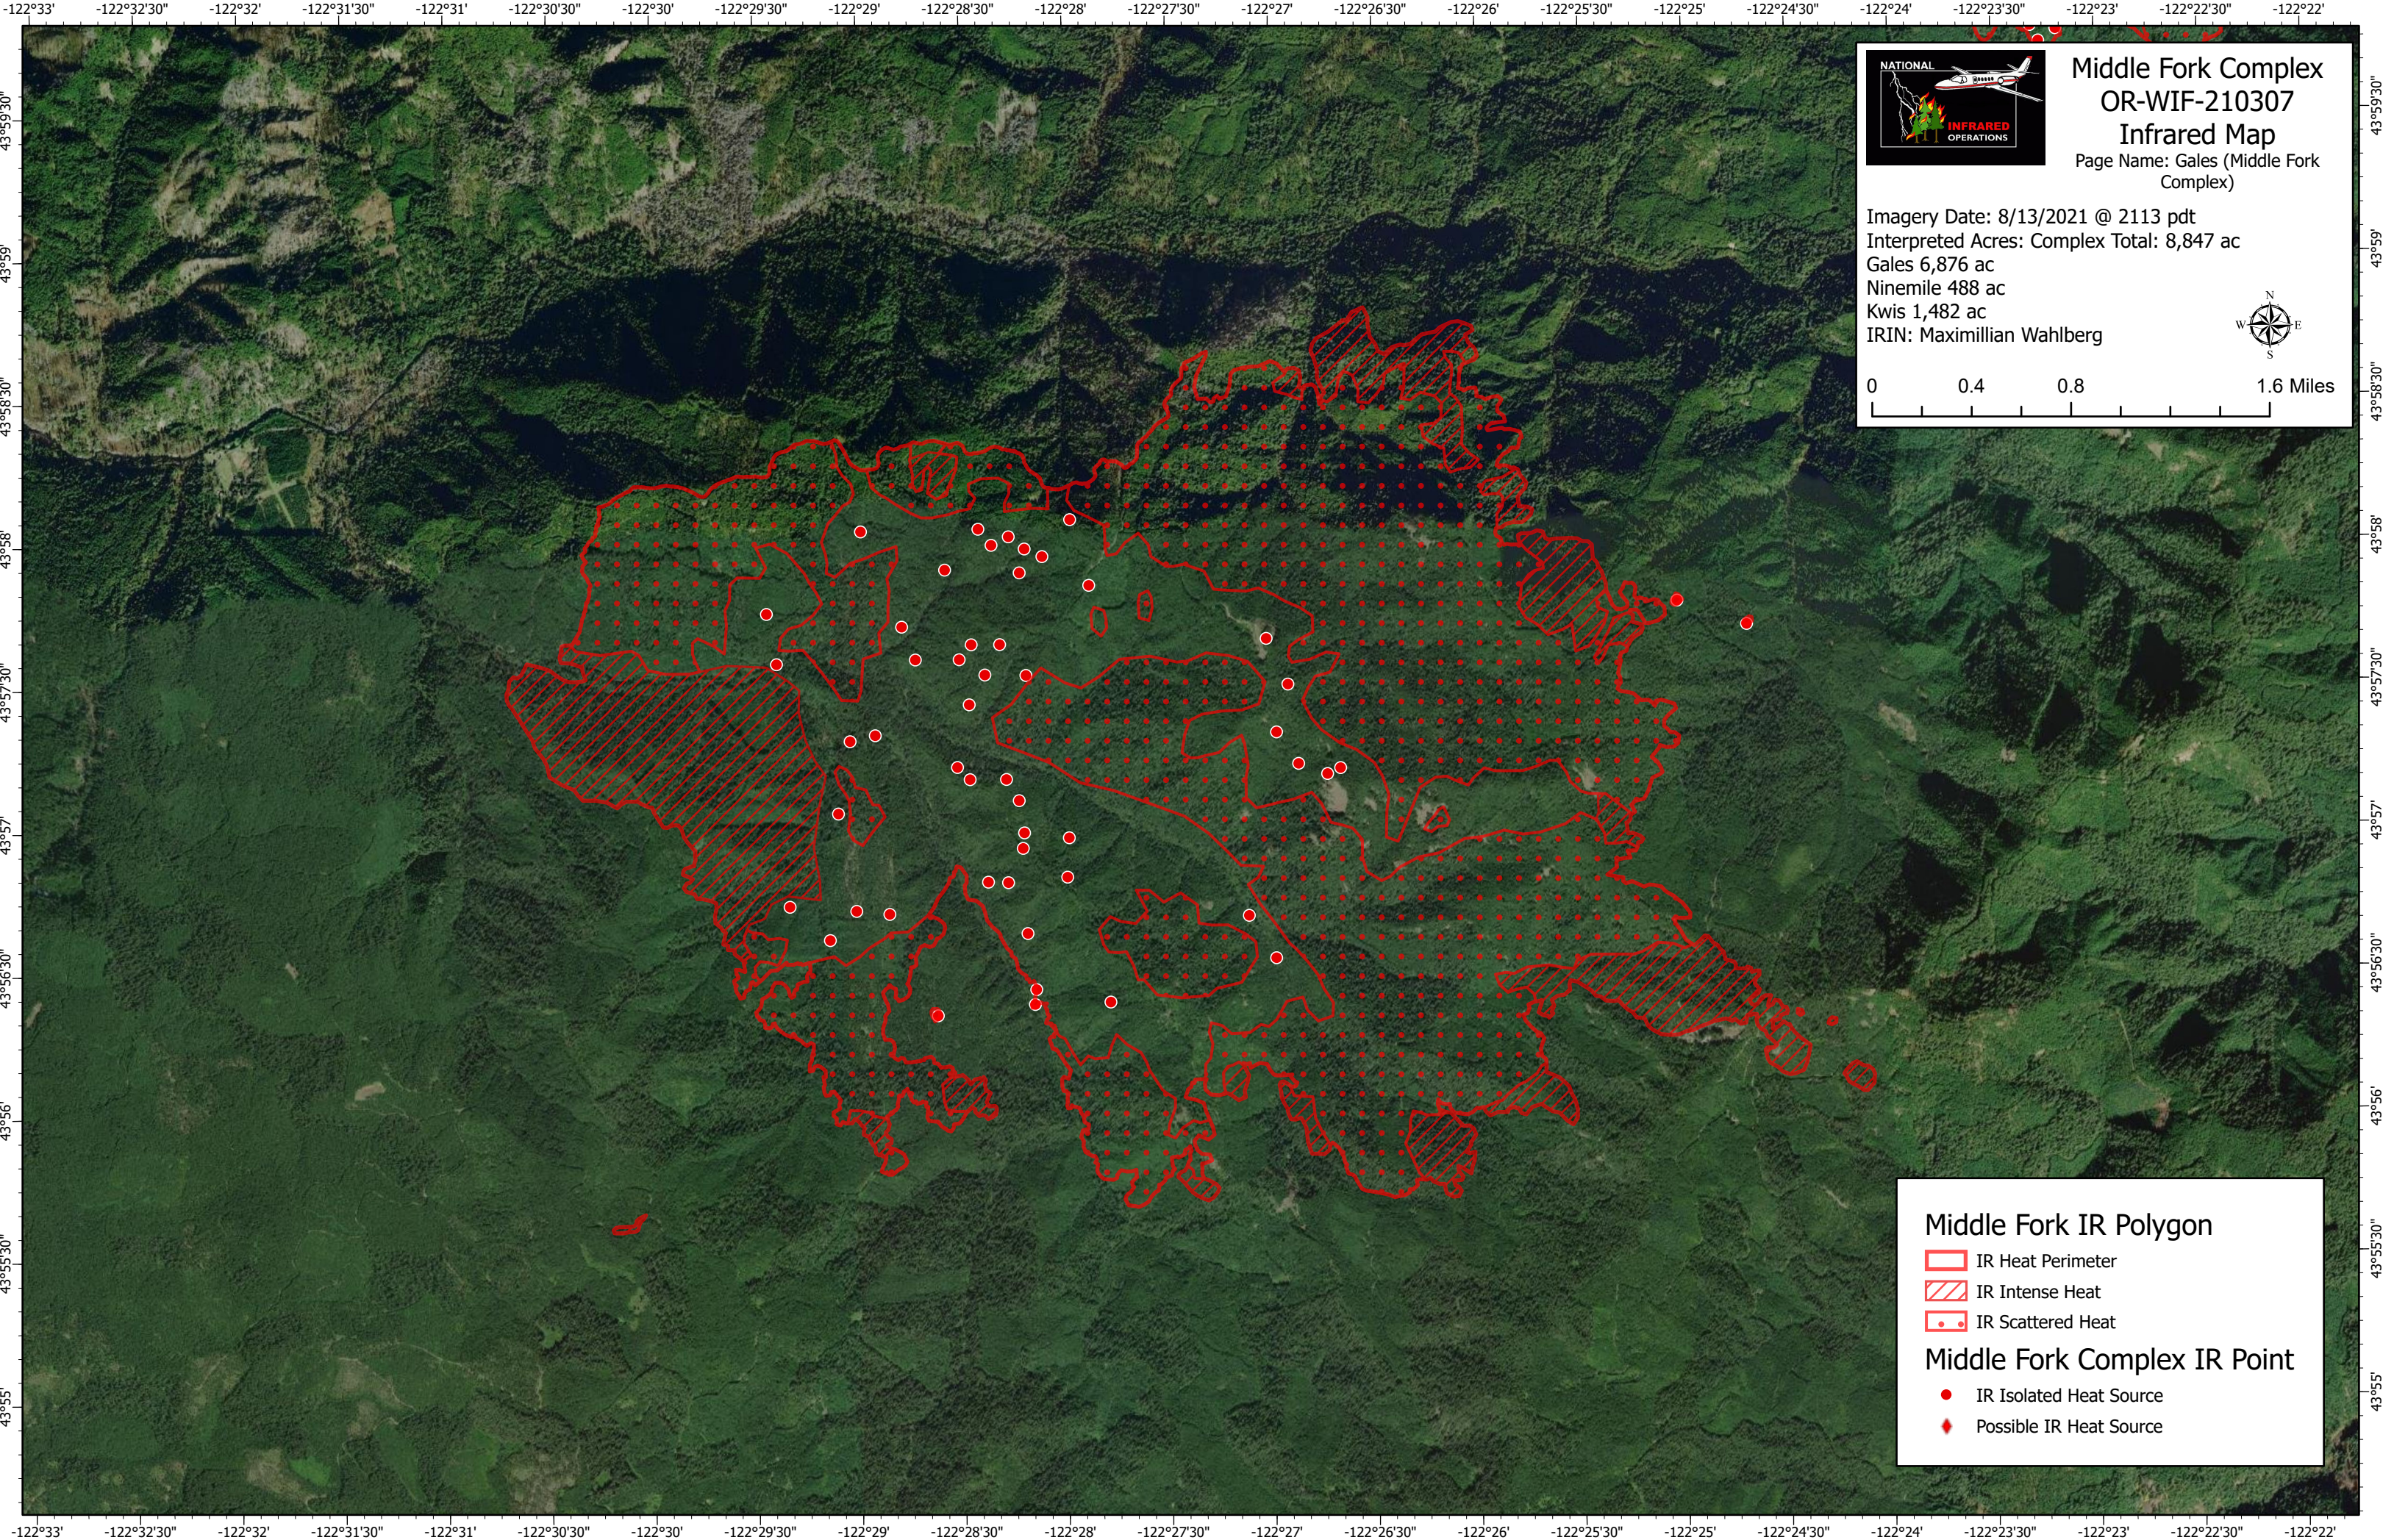

Middle Fork Complex
OR-WIF-210307
Infrared Map
Page Name: Gales (Middle Fork Complex)

Imagery Date: 8/13/2021 @ 2113 pdt
Interpreted Acres: Complex Total: 8,847 ac
Gales 6,876 ac
Ninemile 488 ac
Kwis 1,482 ac
IRIN: Maximillian Wahlberg

0 0.4 0.8 1.6 Miles

Middle Fork IR Polygon

- IR Heat Perimeter
- IR Intense Heat
- IR Scattered Heat

Middle Fork Complex IR Point

- IR Isolated Heat Source
- Possible IR Heat Source