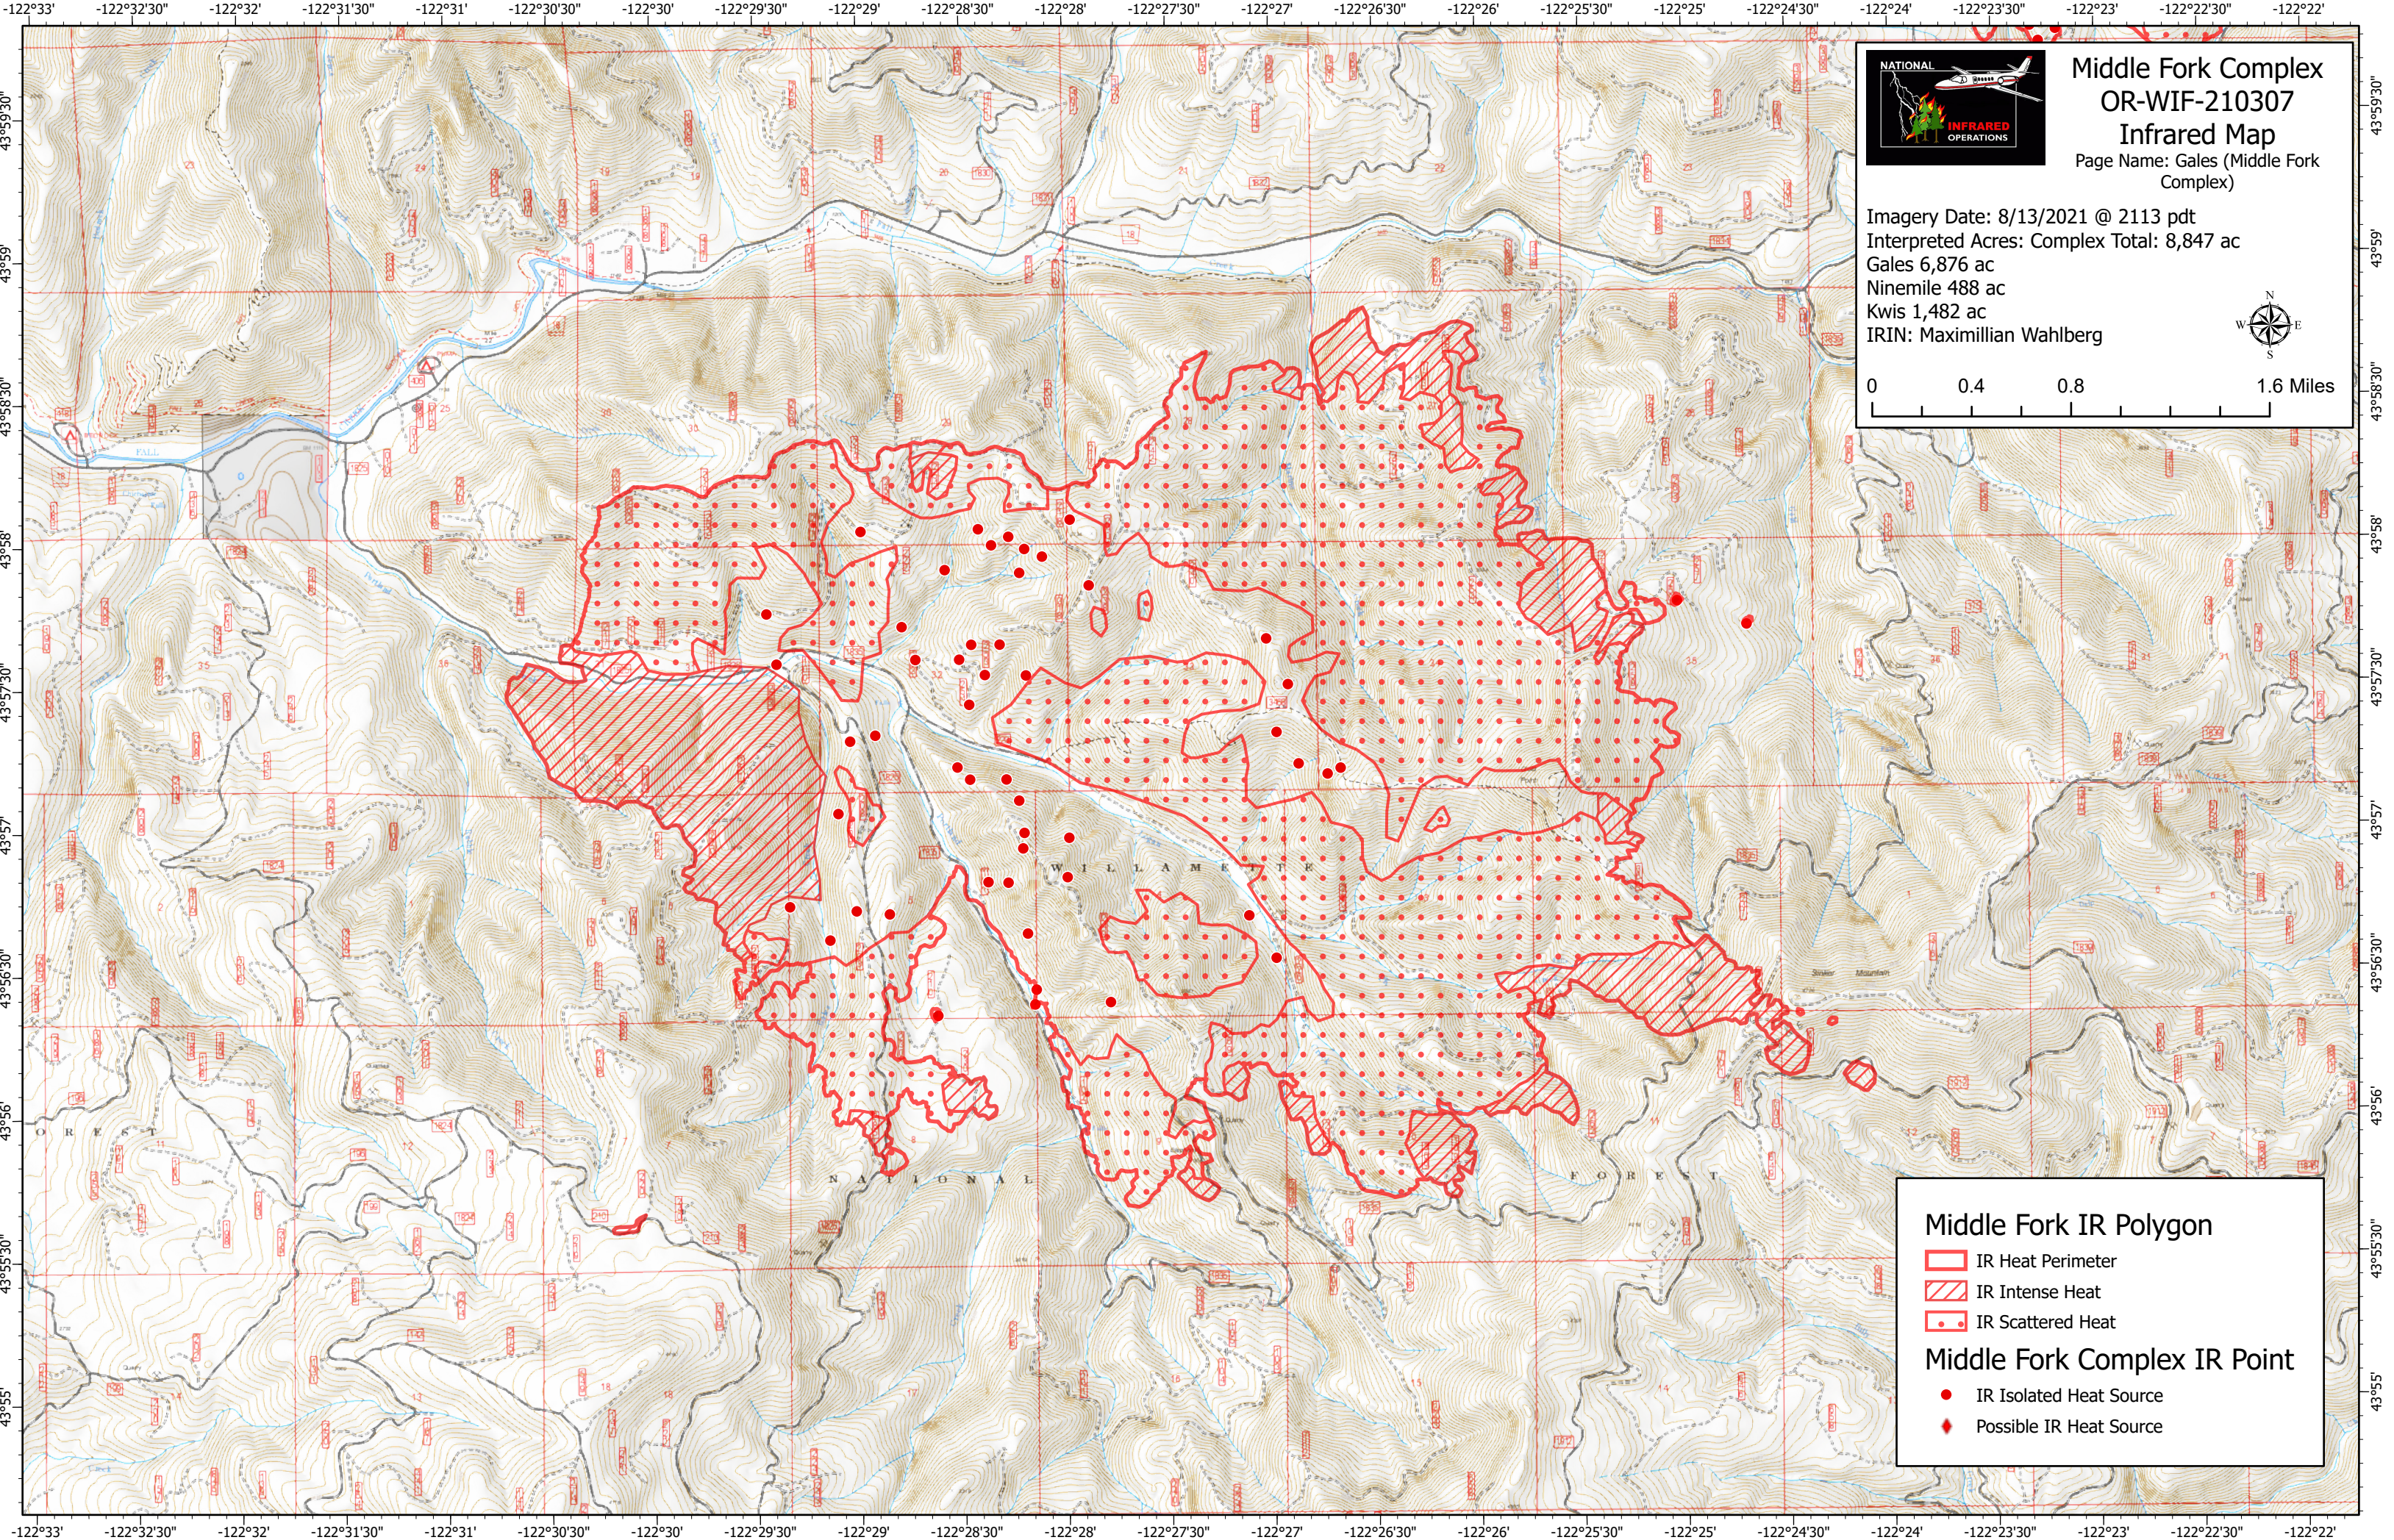

Middle Fork Complex OR-WIF-210307 Infrared Map

Page Name: Gales (Middle Fork Complex)

Imagery Date: 8/13/2021 @ 2113 pdt
Interpreted Acres: Complex Total: 8,847 ac
Gales 6,876 ac
Ninemile 488 ac
Kwis 1,482 ac
IRIN: Maximillian Wahlberg

Middle Fork IR Polygon

- IR Heat Perimeter
- IR Intense Heat
- IR Scattered Heat

Middle Fork Complex IR Point

- IR Isolated Heat Source
- Possible IR Heat Source