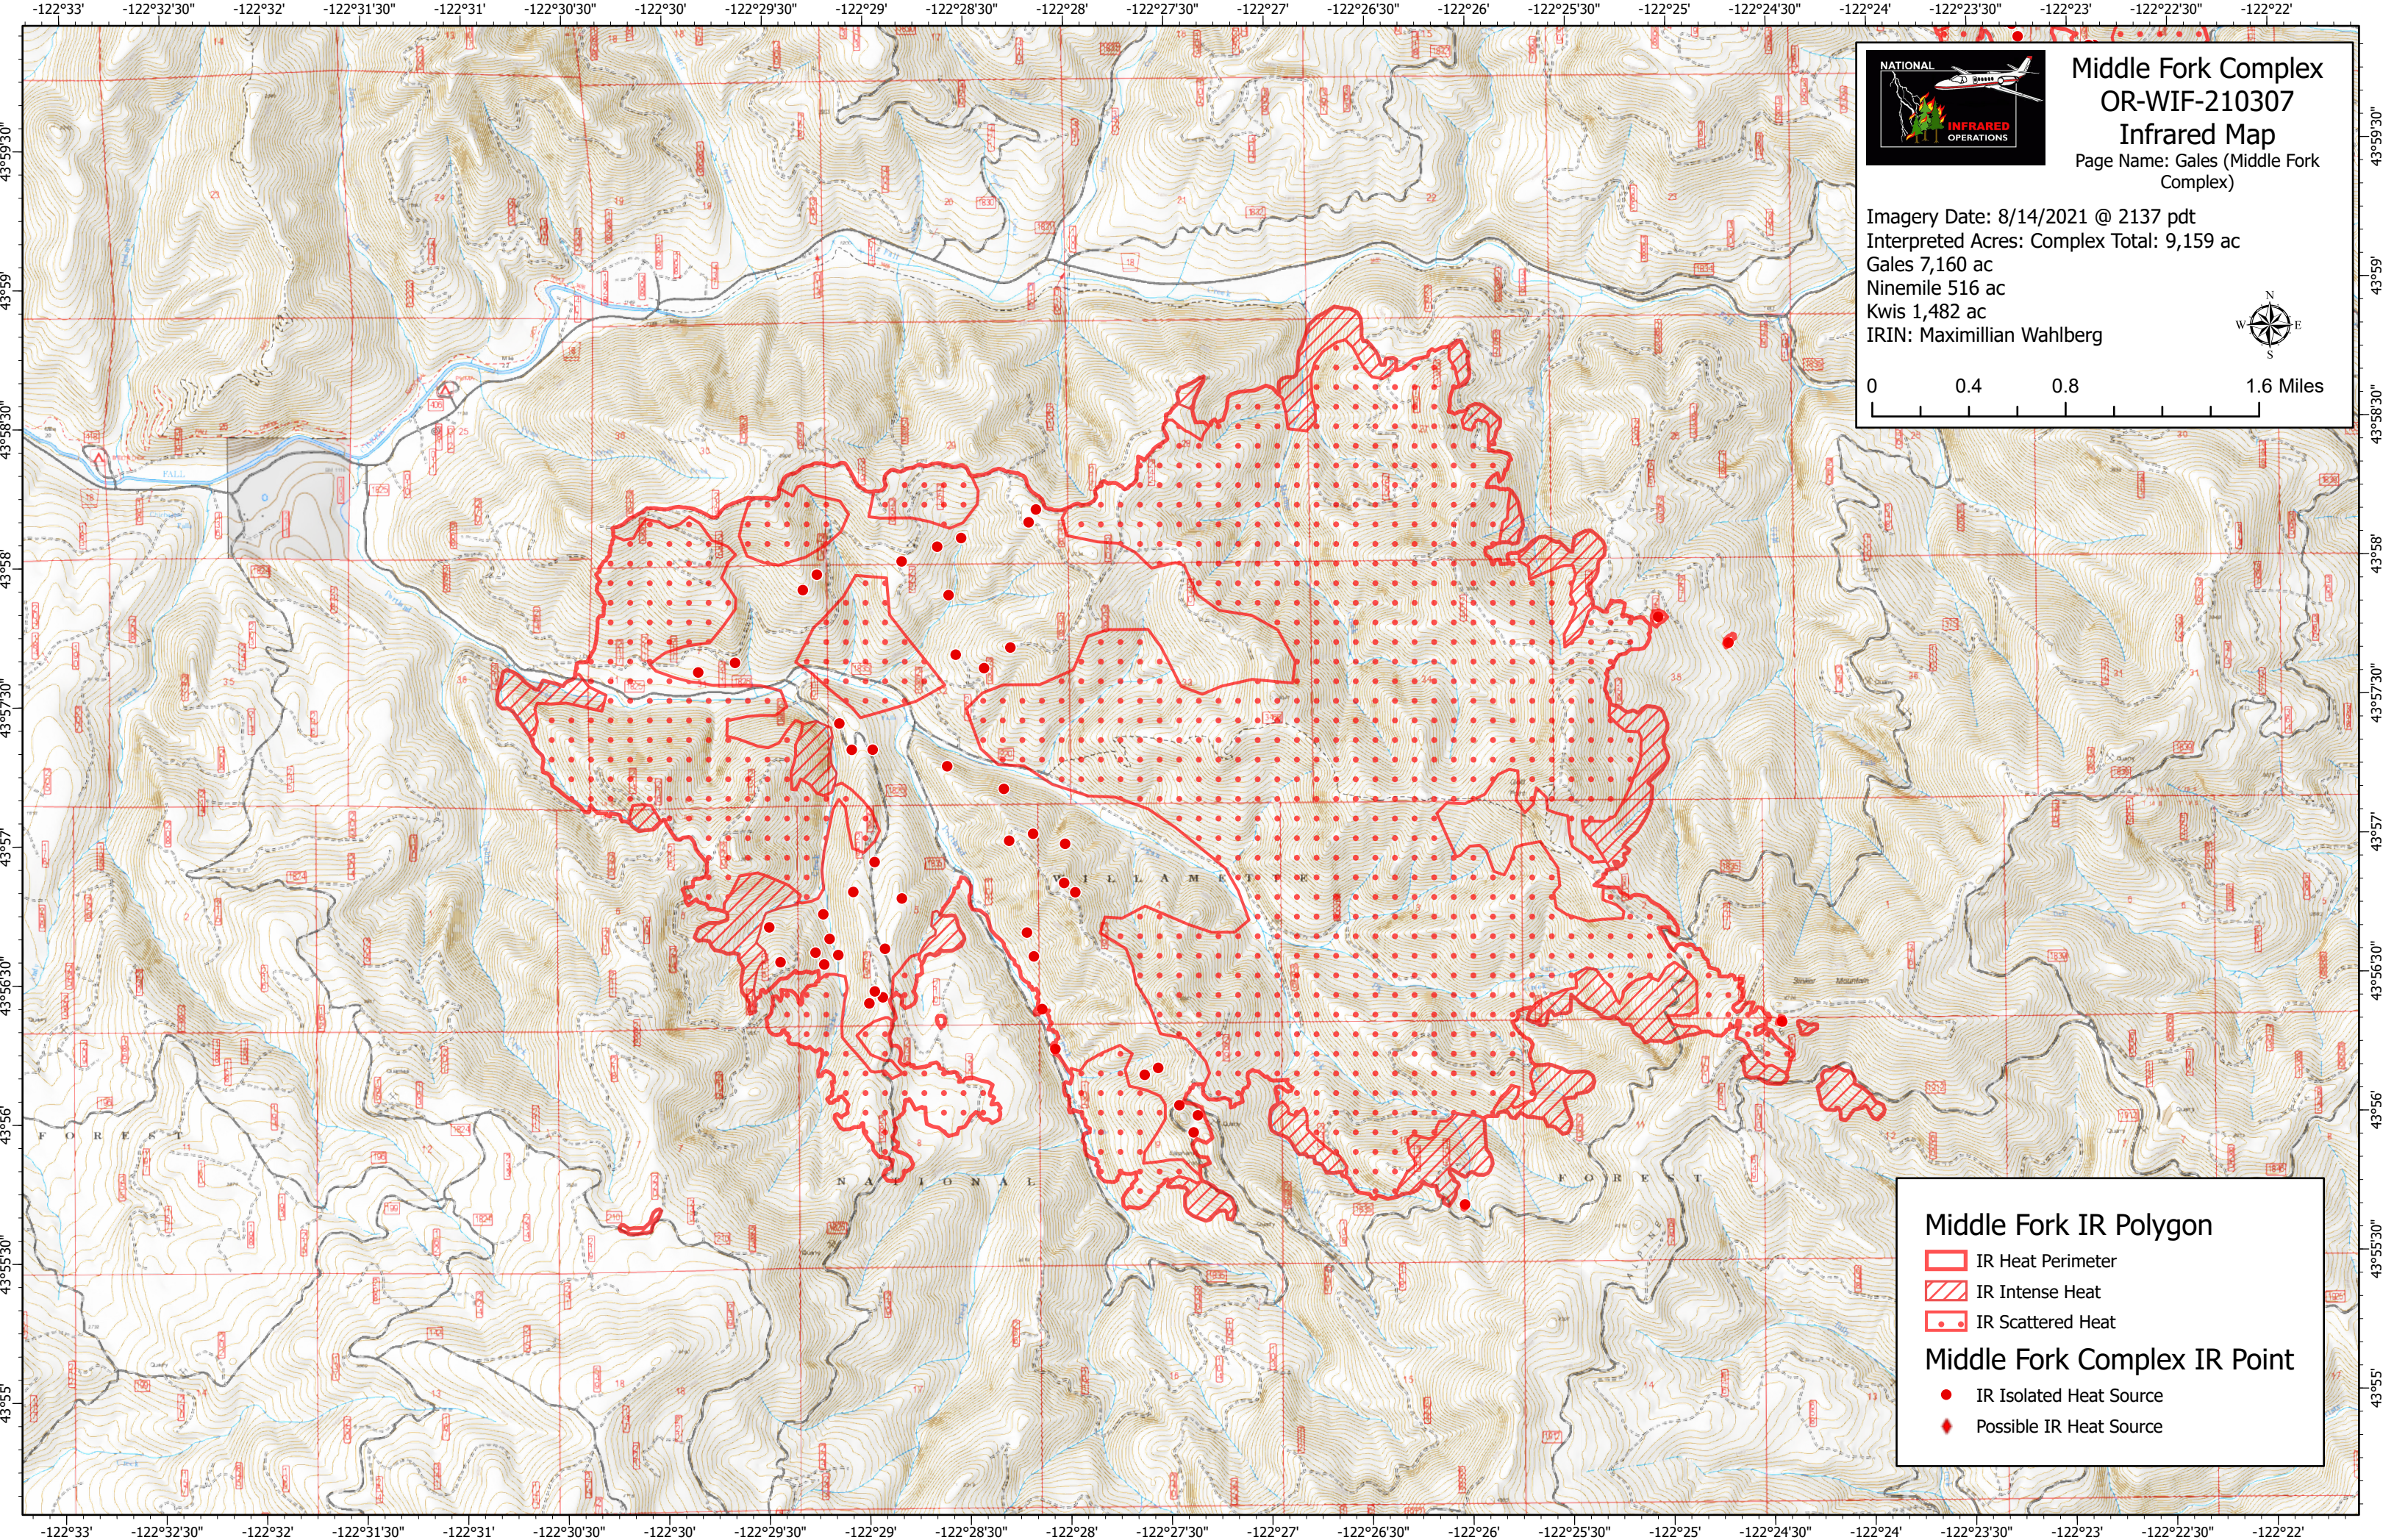

Middle Fork Complex OR-WIF-210307 Infrared Map

Page Name: Gales (Middle Fork Complex)

Imagery Date: 8/14/2021 @ 2137 pdt
Interpreted Acres: Complex Total: 9,159 ac
Gales 7,160 ac
Ninemile 516 ac
Kwis 1,482 ac
IRIN: Maximillian Wahlberg

Middle Fork IR Polygon

- IR Heat Perimeter
- IR Intense Heat
- IR Scattered Heat

Middle Fork Complex IR Point

- IR Isolated Heat Source
- Possible IR Heat Source