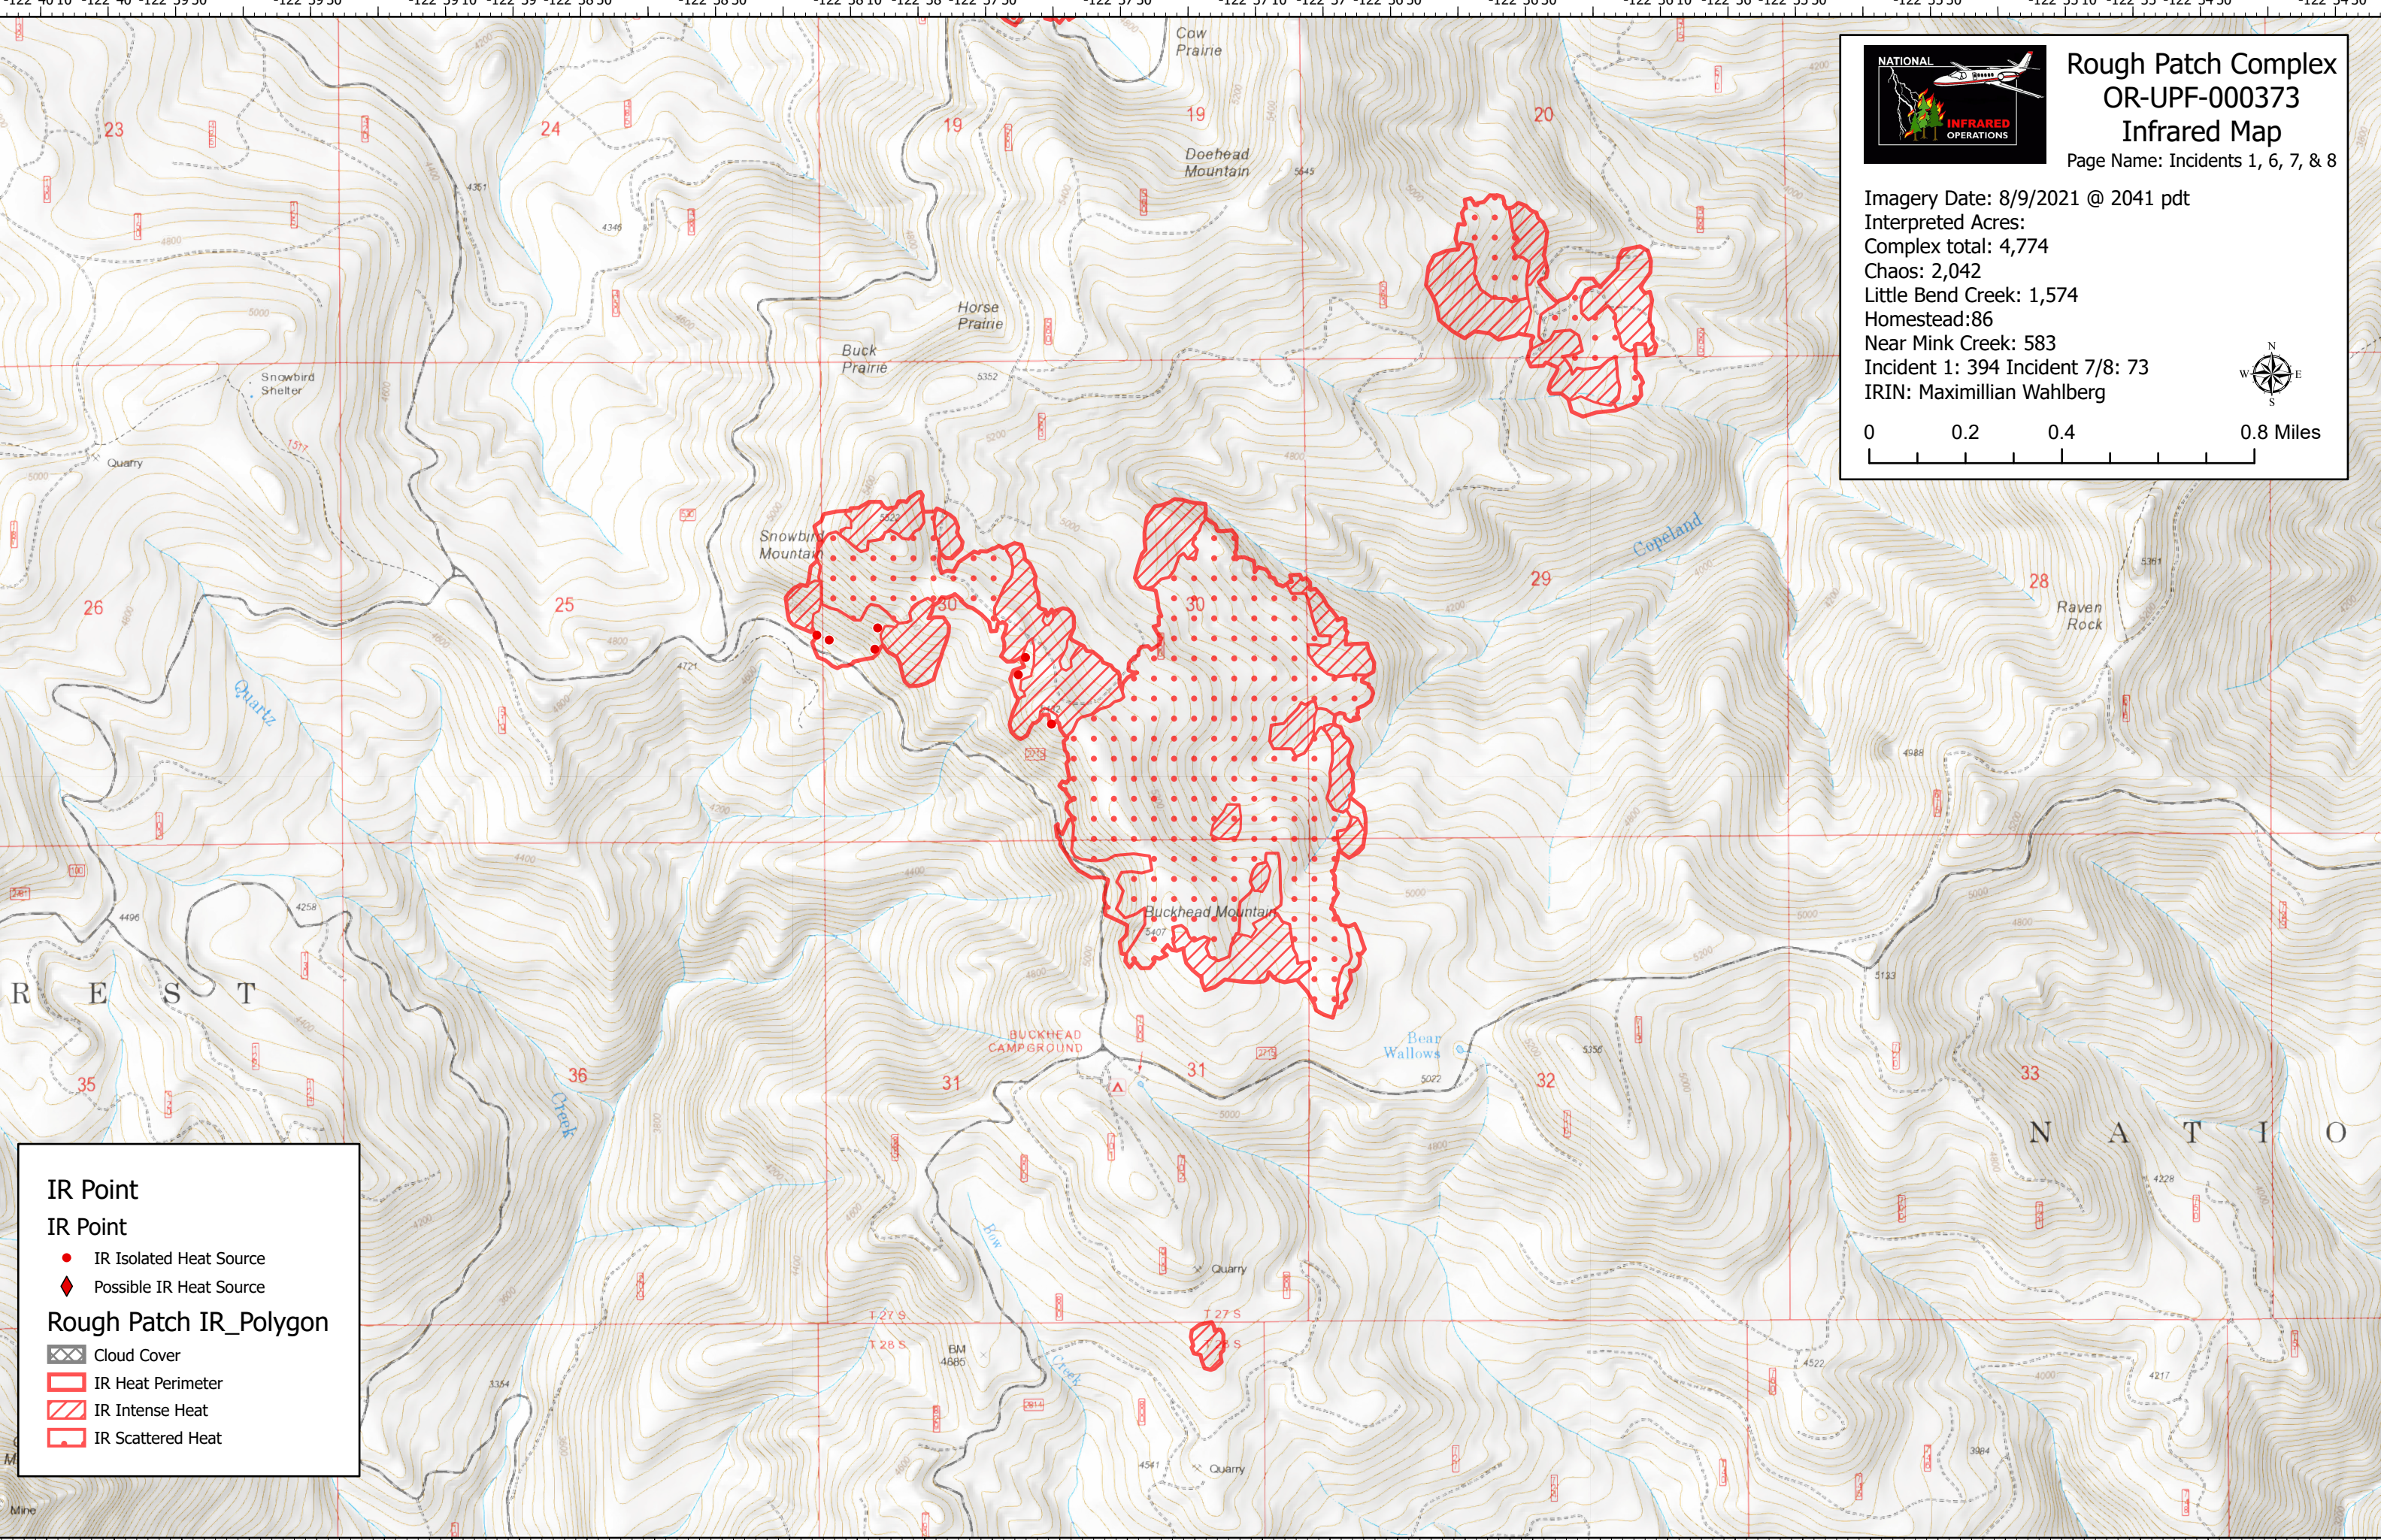

Rough Patch Complex
OR-UPF-000373
Infrared Map

Page Name: Incidents 1, 6, 7, & 8

Imagery Date: 8/9/2021 @ 2041 pdt
 Interpreted Acres:
 Complex total: 4,774
 Chaos: 2,042
 Little Bend Creek: 1,574
 Homestead: 86
 Near Mink Creek: 583
 Incident 1: 394 Incident 7/8: 73
 IRIN: Maximillian Wahlberg

IR Point

- IR Isolated Heat Source
- ◆ Possible IR Heat Source

Rough Patch IR_Polygon

- ▣ Cloud Cover
- ▭ IR Heat Perimeter
- ▨ IR Intense Heat
- ▧ IR Scattered Heat