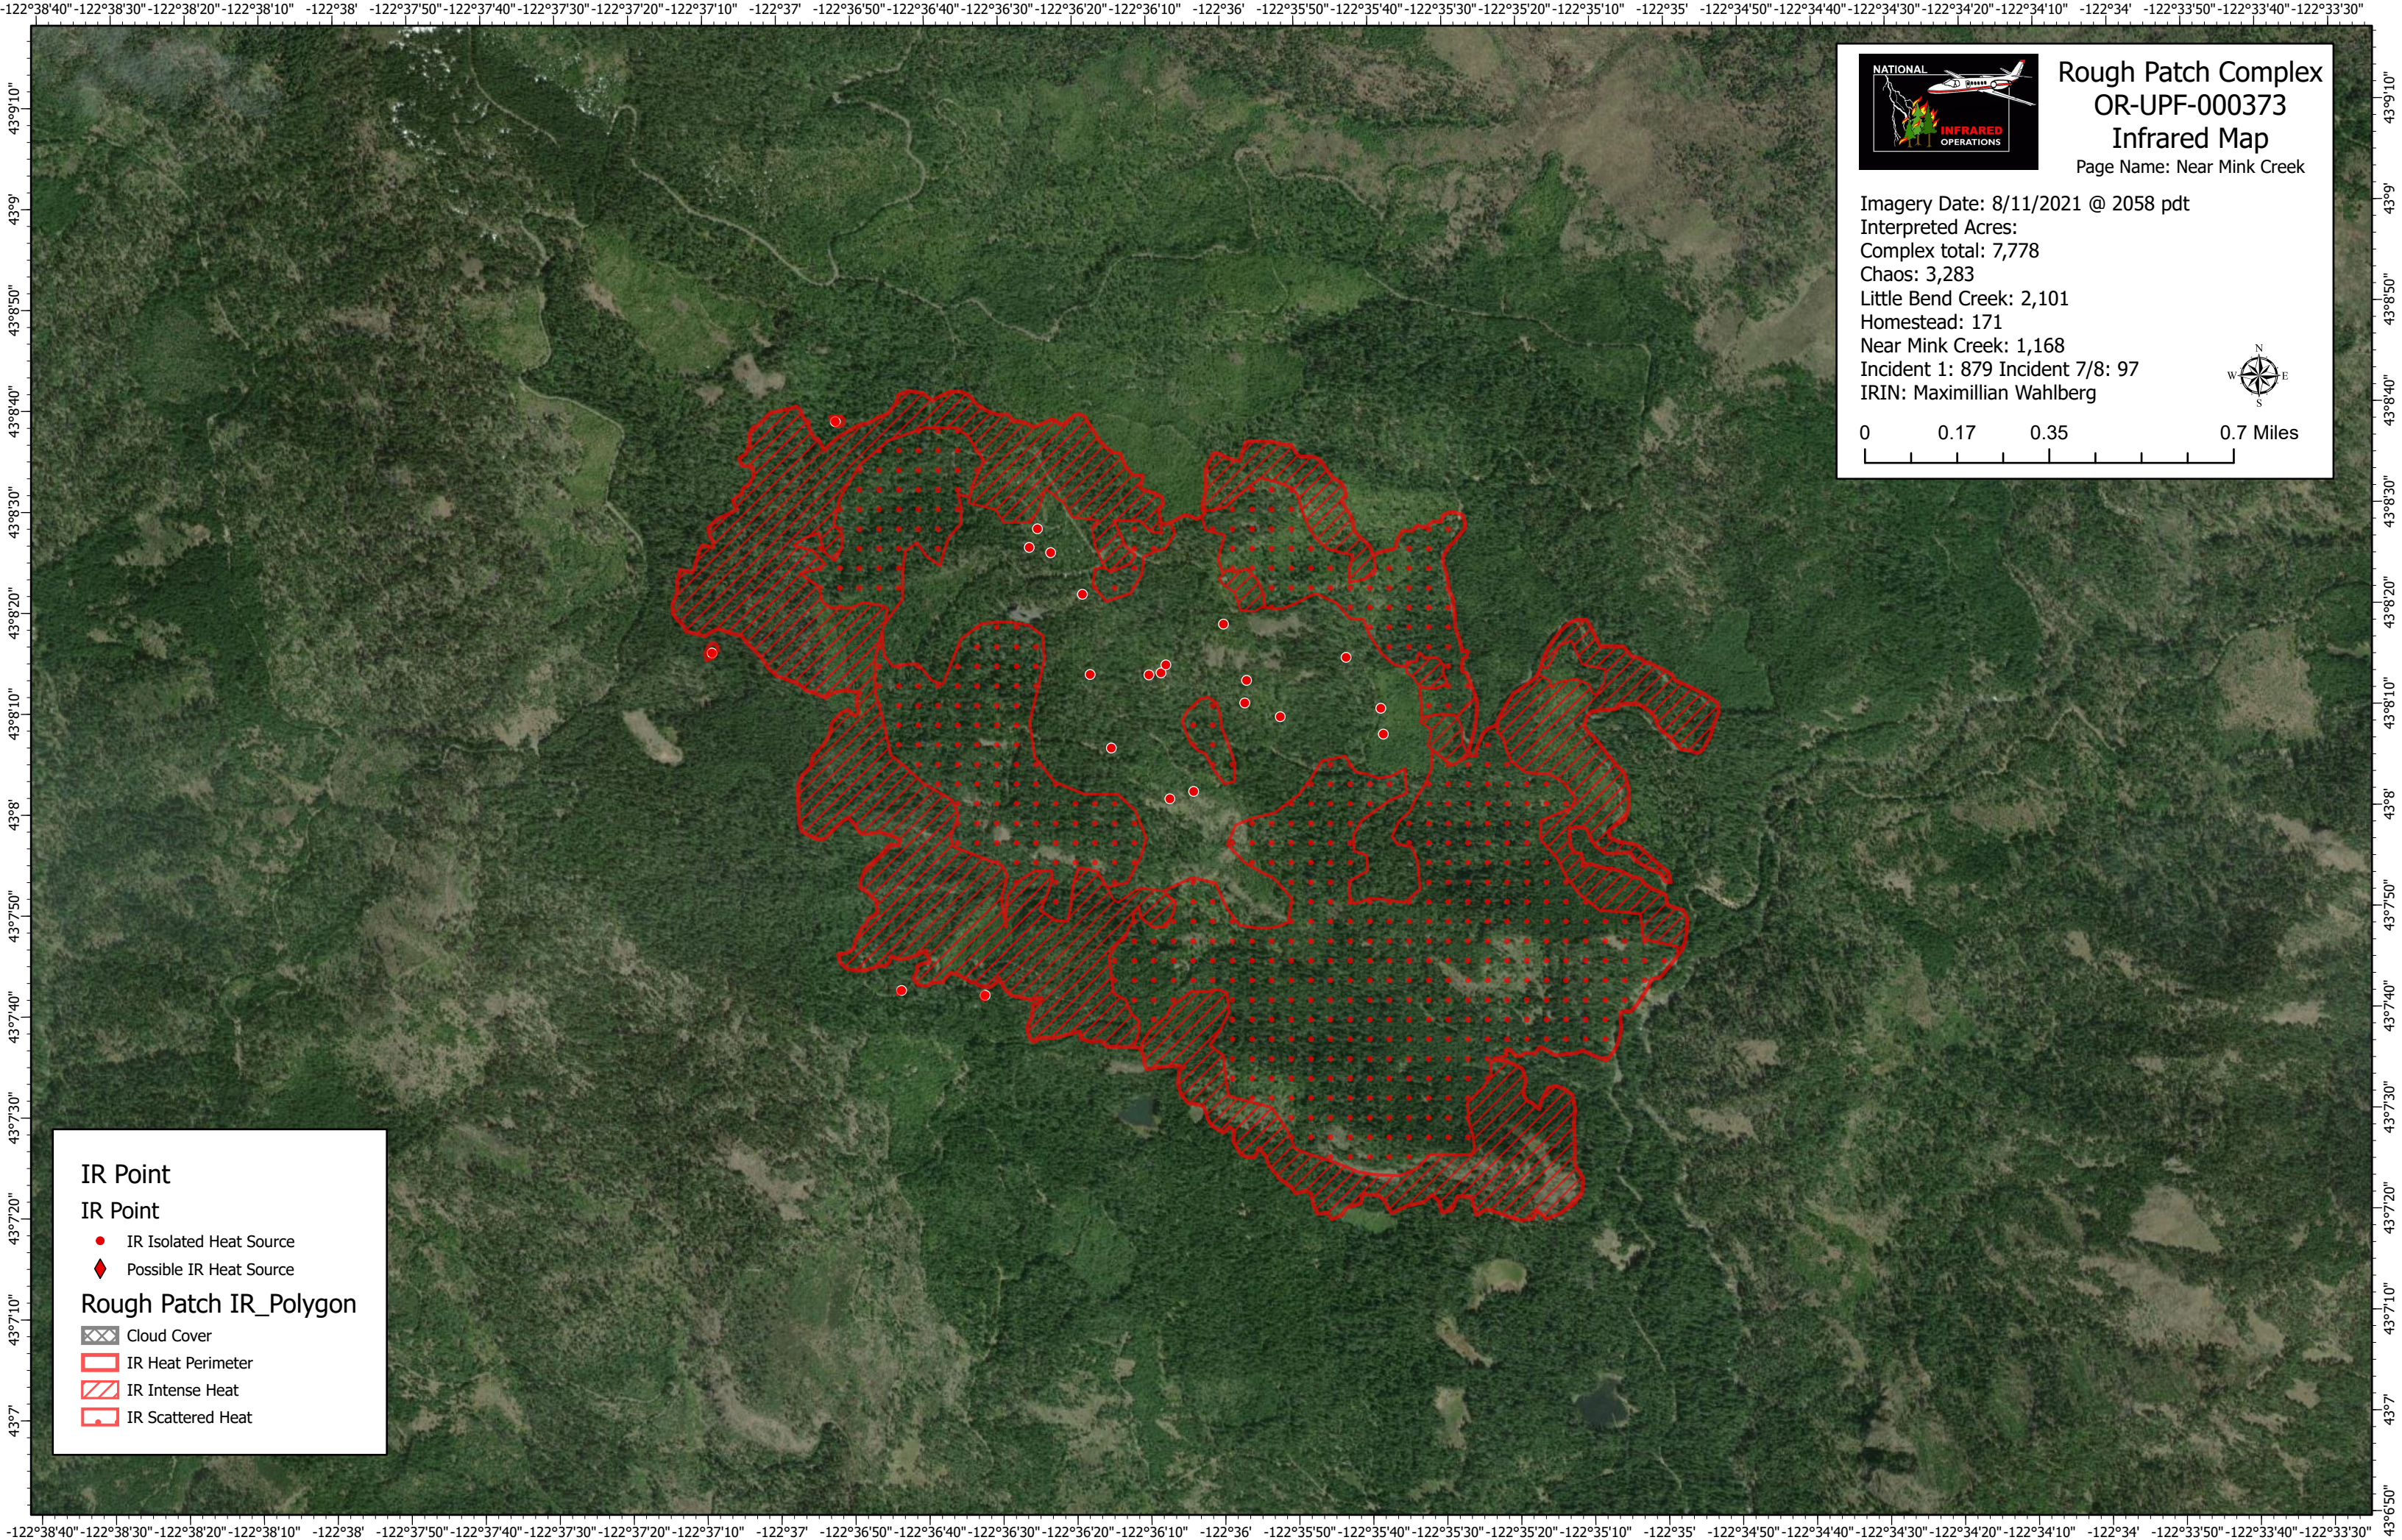

Imagery Date: 8/11/2021 @ 2058 pdt  
 Interpreted Acres:  
 Complex total: 7,778  
 Chaos: 3,283  
 Little Bend Creek: 2,101  
 Homestead: 171  
 Near Mink Creek: 1,168  
 Incident 1: 879 Incident 7/8: 97  
 IRIN: Maximillian Wahlberg

**IR Point**

- IR Isolated Heat Source
- ◆ Possible IR Heat Source

**Rough Patch IR\_Polygon**

- ☒ Cloud Cover
- ▭ IR Heat Perimeter
- ▨ IR Intense Heat
- ▤ IR Scattered Heat

43°9'10" 43°9' 43°8'50" 43°8'40" 43°8'30" 43°8'20" 43°8'10" 43°8' 43°7'50" 43°7'40" 43°7'30" 43°7'20" 43°7'10" 43°7' 43°6'50"

-122°38'40" -122°38'30" -122°38'20" -122°38'10" -122°38' -122°37'50" -122°37'40" -122°37'30" -122°37'20" -122°37'10" -122°37' -122°36'50" -122°36'40" -122°36'30" -122°36'20" -122°36'10" -122°36' -122°35'50" -122°35'40" -122°35'30" -122°35'20" -122°35'10" -122°35' -122°34'50" -122°34'40" -122°34'30" -122°34'20" -122°34'10" -122°34' -122°33'50" -122°33'40" -122°33'30"