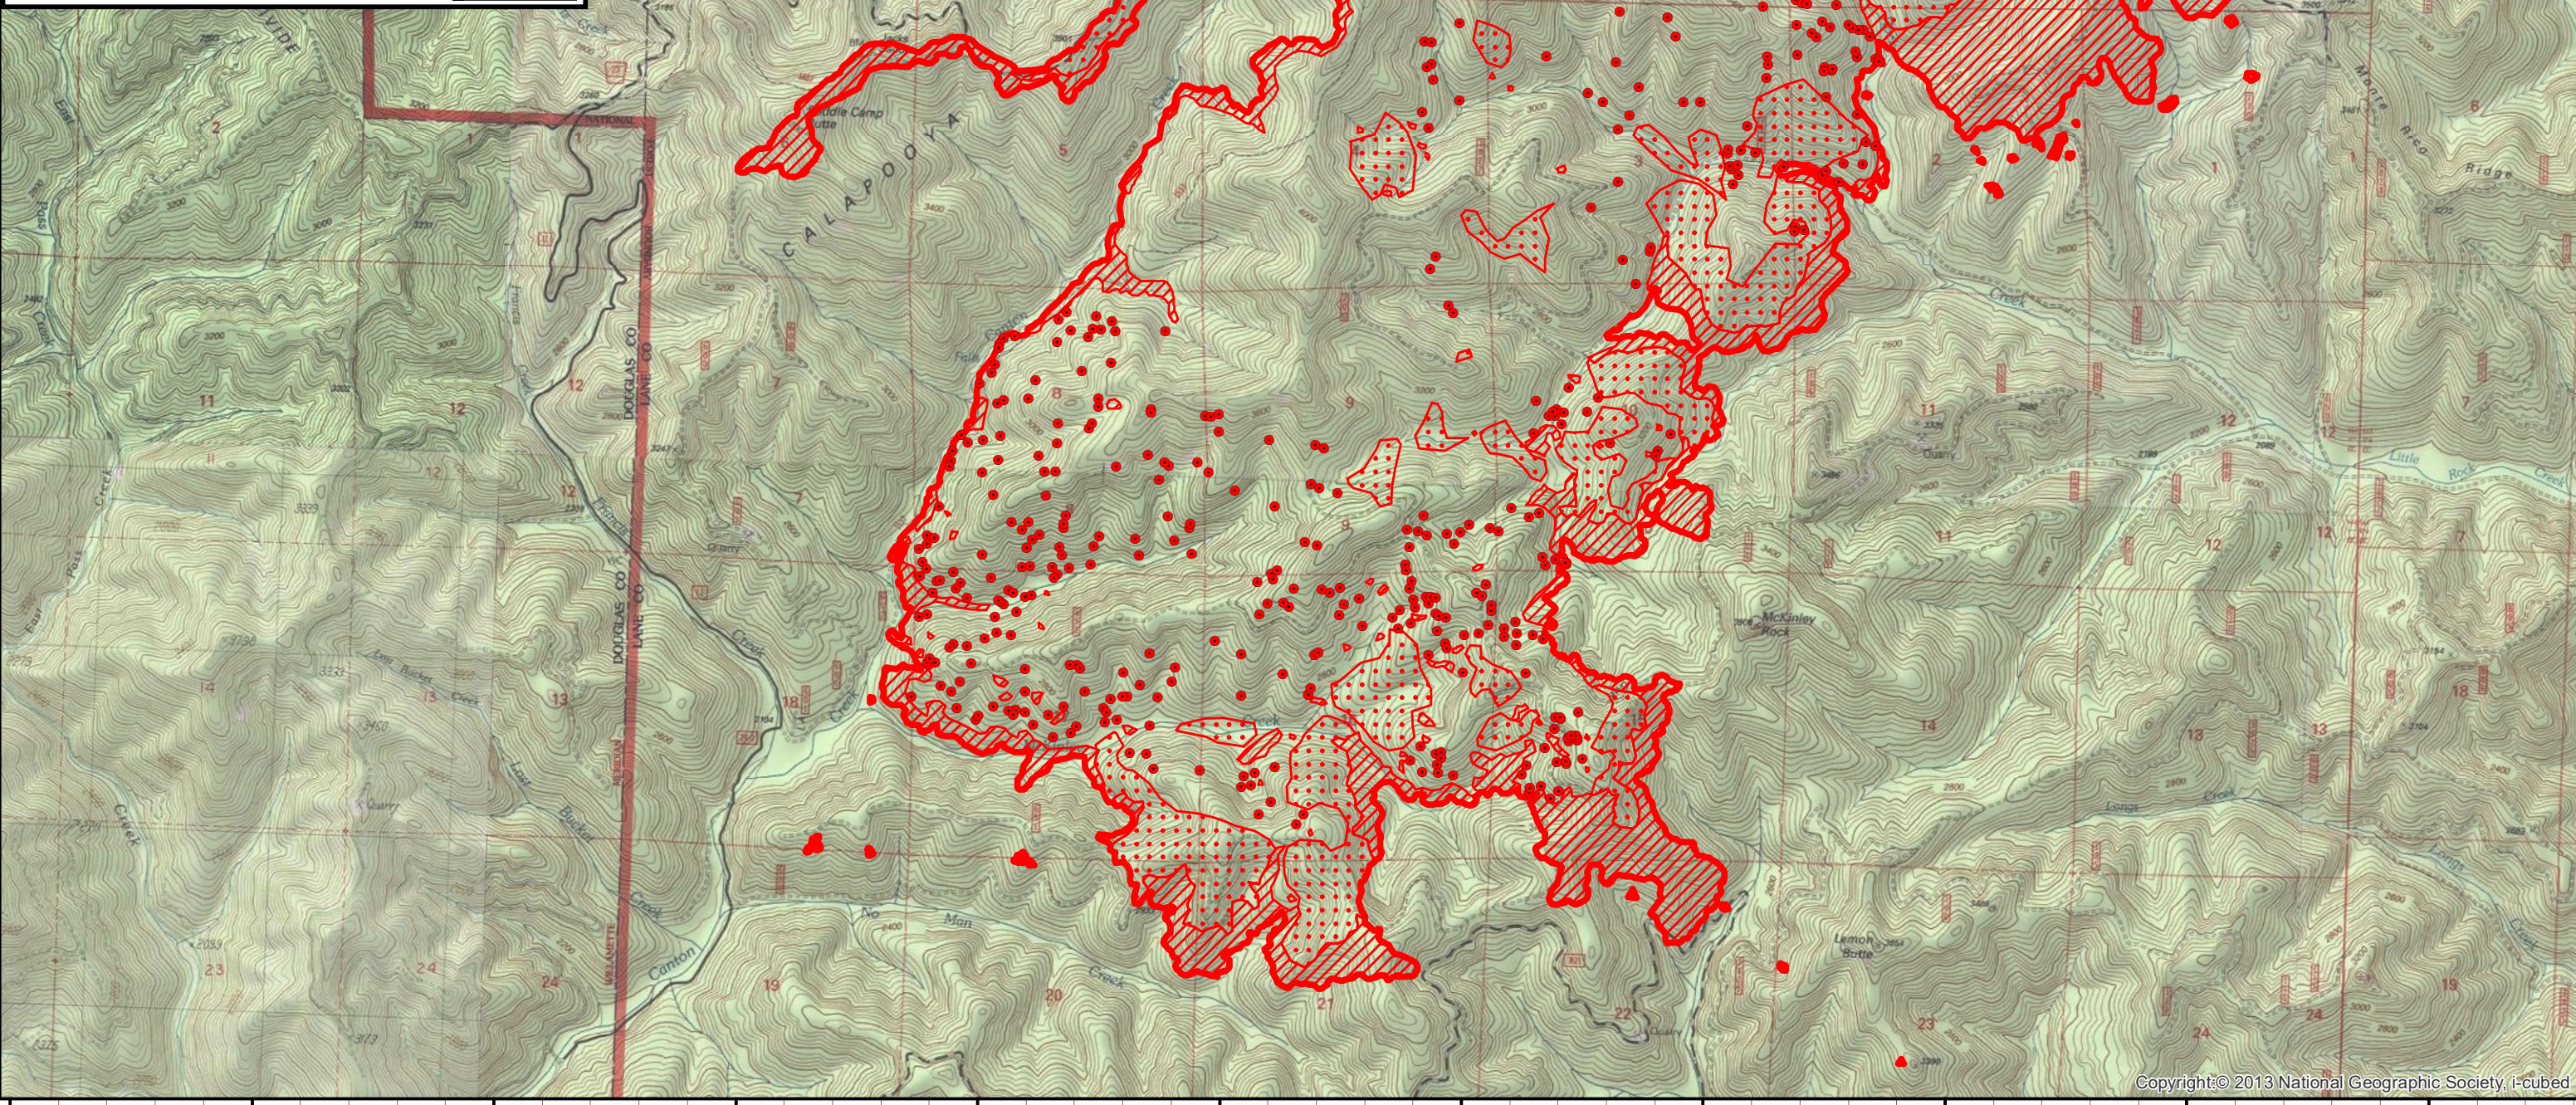

122°47'W 122°46'W 122°45'W 122°44'W 122°43'W 122°42'W 122°41'W 122°40'W 122°39'W 122°38'W 122°37'W

**Rough Patch Complex Infrared Map - Chaos**  
**OR-UPF-000373**  
**Map Date: 8/17/2021**  
**Imagery Date: 08/16/2021**  
**Imagery Time: 2103 PDT**  
**IR Interpreted Acres: 14,591**  
**Near Minky: 2,334; Prong: 3**  
**Little Bend: 3,883**  
**Chilcoot: 18**  
**Chaos: 6,094**  
**Unk 8: 18**  
**7 Rough Patch TFR: 169**  
**6 Rough Patch TFR: 2,064**  
**IRIN: Tina Rotenbury**

- Isolated Heat Sources
- Heat Perimeter
- Intense Heat
- Scattered Heat

NAD 1983 USFS R6 Albers  
 0 0.25 0.5 1 Miles

122°47'W 122°46'W 122°45'W 122°44'W 122°43'W 122°42'W 122°41'W 122°40'W 122°39'W 122°38'W 122°37'W